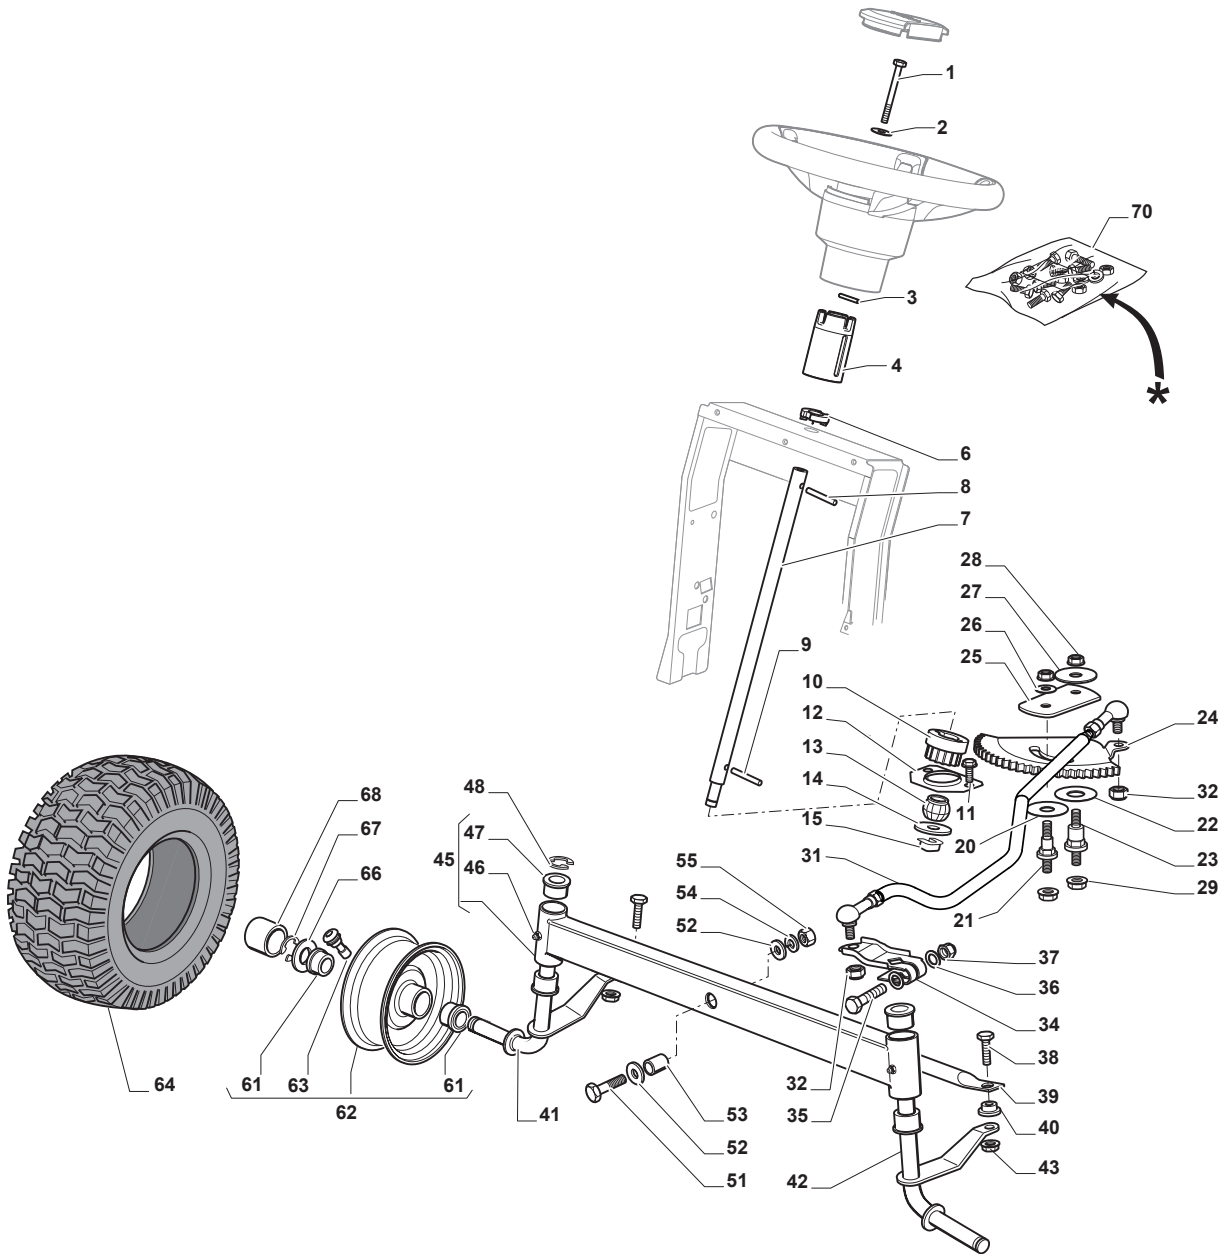

Utgåva Issue 3 - 2016		Steering for B&S Engine with Oil Filter		Steering for B&S Engine with Oil Filter	
Pos. Fig.	Antal Q.ty	Art nr Part No	Benämning	Description	Anmärkning Notes
66	2	125670005/1	Bricka	Washer	
67	2	112001010/0	Lasring	Benzing Ring	
68	2	322110239/0	Navkapsel	Hub Cover	Stiga Style
70	1	382180124/0	Skrivsats	Outfit, Screws