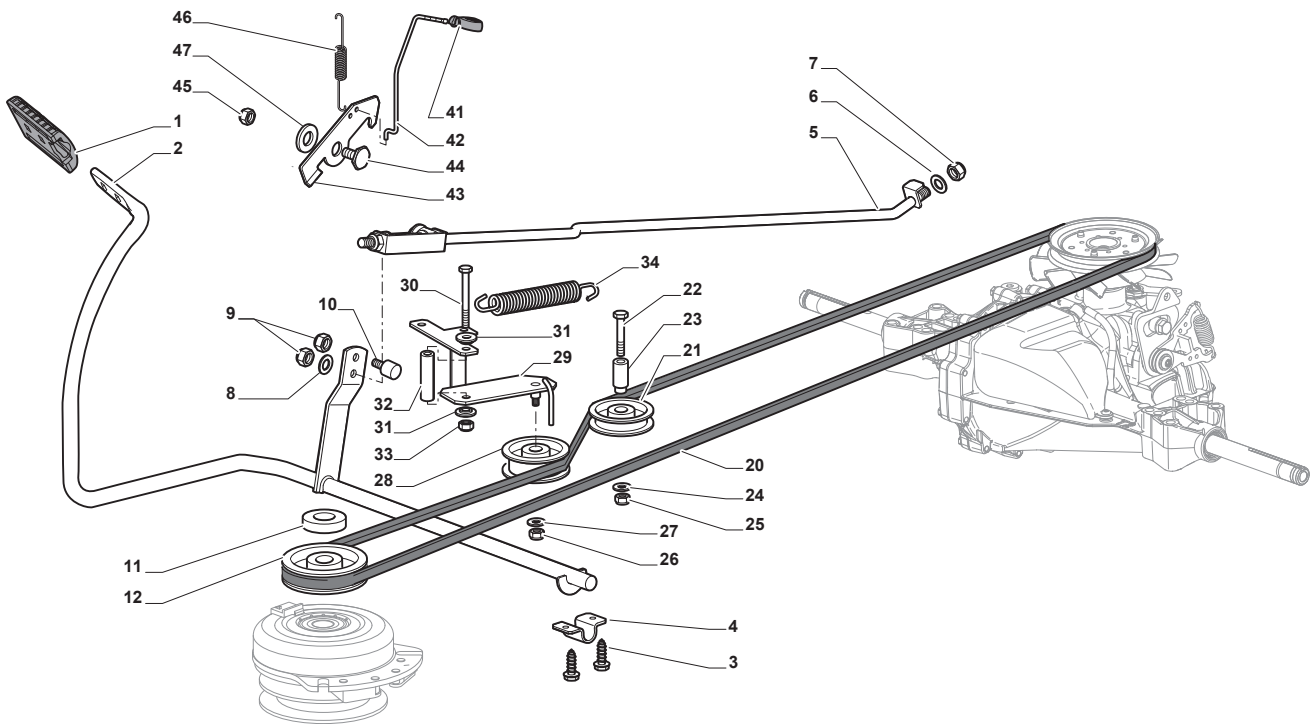

Utgåva Issue 3 - 2016		Broms och växelreglage		Brake And Gearbox Controls	
Pos. Fig.	Antal Q.ty	Art nr Part No	Benämning	Description	Anmärkning Notes
1	1	325110409/0	Fäste	Clamp Cover	
2	1	382000641/0	Pedalaxel	Pedal	
3	4	112735599/0	Skruv	Screw	
4	2	325547231/0	Plat	Plate	
5	1	382000576/0	Stang	Rod	
6	1	112521360/0	Bricka	Washer	
7	1	112156602/0	Mutter	Nut	
8	1	325670011/0	Bricka	Antifriction Washer	
9	2	112155000/0	Mutter	Nut	
10	1	125510116/0	Stift	Pin	
11	1	125160021/0	Distans	Spacer	
12	1	125601577/0	Remskiva	Pulley	
20	1	135062003/0	Drivrem	Belt	
21	1	325601599/0	Remskiva	Pulley	
22	1	112691400/0	Skruv	Screw	
23	1	125160083/0	Distans	Spacer	
24	1	112523060/0	Bricka	Washer	
25	1	112155000/0	Mutter	Nut	
26	1	112155000/0	Mutter	Nut	
27	1	112523060/0	Bricka	Washer	
28	1	125601554/0	Remskiva	Pulley	
29	1	382318245/0	Spak	Lever	
30	1	112691600/0	Skruv	Screw	
31	2	125038002/1	Bussning	Bushing	
32	1	125160027/0	Distans	Spacer	
33	1	112155000/0	Mutter	Nut	
34	1	125430262/0	Fjäder	Spring	
41	1	125394509/1	Knopp	Knob	
42	1	125033113/0	Stang	Rod	
43	1	325253011/1	Krok	Hook	
44	1	122524970/3	Stift	Pin	
45	1	112155000/0	Mutter	Nut	
46	1	125430213/0	Fjäder	Spring	
47	1	112523060/0	Bricka	Washer