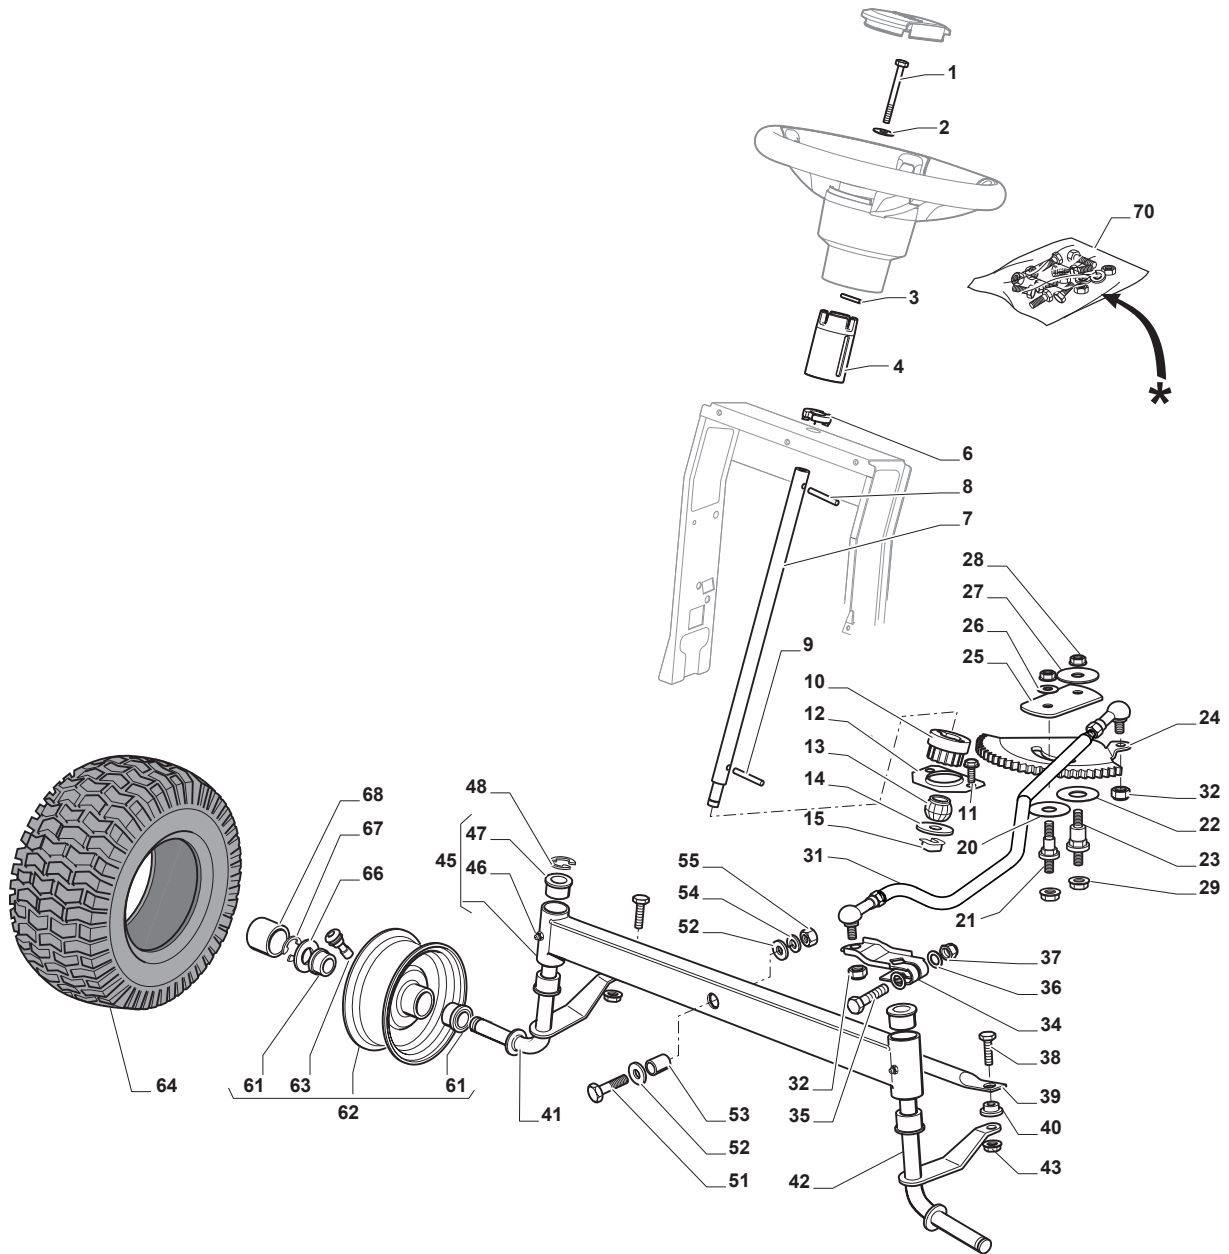

Utgåva Issue 3 - 2016		Steering for B&S Engine with Oil Filter		Steering for B&S Engine with Oil Filter	
Pos. Fig.	Antal Q.ty	Art nr Part No	Benämning	Description	Anmärkning Notes
1	1	112692050/0	Skruv	Screw	
2	1	112540260/0	Lasbricka 8.4X15X0.8	Grower	
3	1	112523070/0	Bricka	Washer	
4	1	382785266/0	Fäste	Support	
6	1	325038008/0	Bussning	Bushing	
7	1	125520007/0	Rattstang	Steering Column	
8	1	112620300/0	Fjäder	Spring	
9	1	112622650/0	Stift	Dowel pin	
10	1	125570003/0	Drev	Pinion	
11	2	127943051/0	Skruv	Screw	
12	1	325785213/1	Fäste	Support	
13	1	325743000/0	Länk	Joint	
14	1	112521370/0	Bricka	Washer	
15	1	112436030/0	Plat	Plate	
20	1	322672151/0	Bricka	Antifriction Washer	
21	1	125510104/0	Stift	Pin	
22	1	125670023/0	Bricka	Washer	
23	1	125510109/0	Stift	Pin	
24	1	325735519/0	Segment	Steering Sector	
25	1	325547233/0	Plat	Plate	
26	1	112369500/0	Bricka	Elastic Washer	
27	1	122160400/0	Fjäderbricka	Elastic Disc	
28	2	112155010/0	Mutter	Nut	
29	2	112155010/0	Mutter	Nut	
31	1	382000665/1	Rattstang	Steering Rod	
32	2	112156602/0	Mutter	Nut	
34	1	325318243/0	Spak	Lever	
35	1	112692390/0	Skruv	Screw	
36	2	112521360/0	Bricka	Washer	
37	1	112156602/0	Mutter	Nut	
38	2	125510103/0	Stift	Pin	
39	1	325840029/0	Parallellstag	Tie Rod	
40	2	325038007/0	Bussning	Bushing	
41	1	382230373/0	Spindel Höger	Right Stub Axle	
42	1	382230375/0	Spindel-vä	Left Stub Axle	
43	2	112155000/0	Mutter	Nut	
45	1	382034030/0	Framaxel	Equalizer With Bush And Lubricator	
46	2	112379511/0	Smörjnippel	Grease Dispenser	
47	4	125034002/1	Bussning	Bushing	
48	1	112001010/0	Lasring	Benzing Ring	
51	1	112692695/0	Skruv	Screw	
52	2	112523100/0	Bricka	Washer	
53	1	125160016/0	Distans	Spacer	
54	1	112587100/0	Fj.Bricka 13X21X2.5	Grower	
55	1	112295300/0	Mutter	Nut	
61	4	125122200/2	Kullager	Bearing	
62	2	182000598/0	Fälg kpl	Rimm	
63	2	125950000/0	Ventil	Valve	
64	2	127590066/0	Däck	Tyre