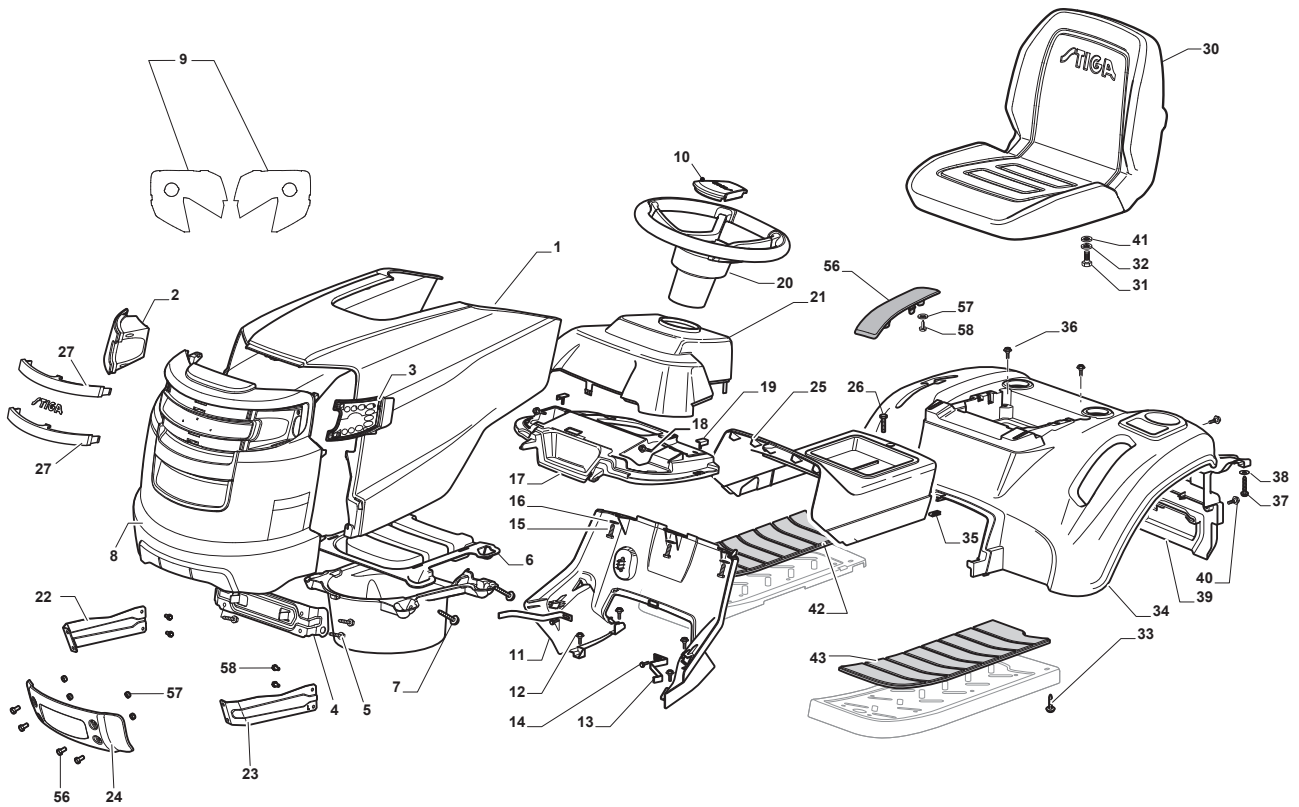

Utgåva Issue 3 - 2016		Kaross Body			
Pos. Fig.	Antal Q.ty	Art nr Part No	Benämning	Description	Anmärkning Notes
17	1	325120259/1	Panel	Dashboard	
1	1	325076912/0	Motorhuv Gul	Engine Hood Yellow	
2	1	382185502/0	Right Led Light	Right Led Light	
3	1	382185503/0	Left Led Light	Left Led Light	
4	1	325785365/0	Huvfäste Sds-Sdx	Engine Hood Support	
5	4	112735403/0	Skruv	Screw	
6	1	325108044/1	Luftledare	Conveyor	
7	4	112728692/0	Skruv	Screw	
8	1	325076954/0	Frontal Hood	Frontal Hood	
9	2	114363452/0	Dekal	Label	
10	1	325580508/0	Styrkonsolkapa, Svart	Steering Plate Cover	
11	1	325785298/0	Panelfäste	Dashboard Support	
12	4	125943010/0	Skruv	Screw	
13	2	325270325/0	Ledplat	Guide	
14	2	112735599/0	Skruv	Screw	
15	3	112735406/0	Skruv	Screw	
16	3	112523040/0	Bricka	Washer	
18	2	125943010/0	Skruv	Screw	
19	2	325260003/0	Plugg	Grommet	
20	1	325961221/1	Ratt	Steering wheel	
21	1	325120203/0	Kapa	Cover	
22	1	382785255/0	Right Support	Right Support	
23	1	382785257/0	Left Support	Left Support	
24	1	382263501/0	Stötfångare	Bumper	
25	1	325110463/0	Grey Central Cover	Grey Central Cover	
26	1	125943010/0	Skruv	Screw	
27	2	325076955/0	Frontal Moulding	Frontal Moulding	
30	1	125722477/0	Seat	Seat	
31	4	112792611/0	Skruv	Screw	
32	4	112540260/0	Lasbricka 8.4X15X0.8	Grower	
33	4	112735406/0	Skruv	Screw	
34	1	325110399/0	Hjulskapa-gul	Yellow Wheels Cover	
35	1	112437506/0	Plat	Plate	
36	2	125943010/0	Skruv	Screw	
37	2	112735406/0	Skruv	Screw	
38	2	112523040/0	Bricka	Washer	
39	1	325547208/2	Plåt	Plate	
40	2	125943010/0	Skruv	Screw	
41	4	112523060/0	Bricka	Washer	
42	1	325110384/0	Fotstegsskydd-hö	Right Footboard Cover	
43	1	325110385/0	Fotstegsskydd-vä	Left Footboard Cover	
55	1	325207191/0	Plat	Plate	
56	4	112792611/0	Skruv	Screw	
57	4	112155000/0	Mutter	Nut	
58	4	112735599/0	Skruv	Screw