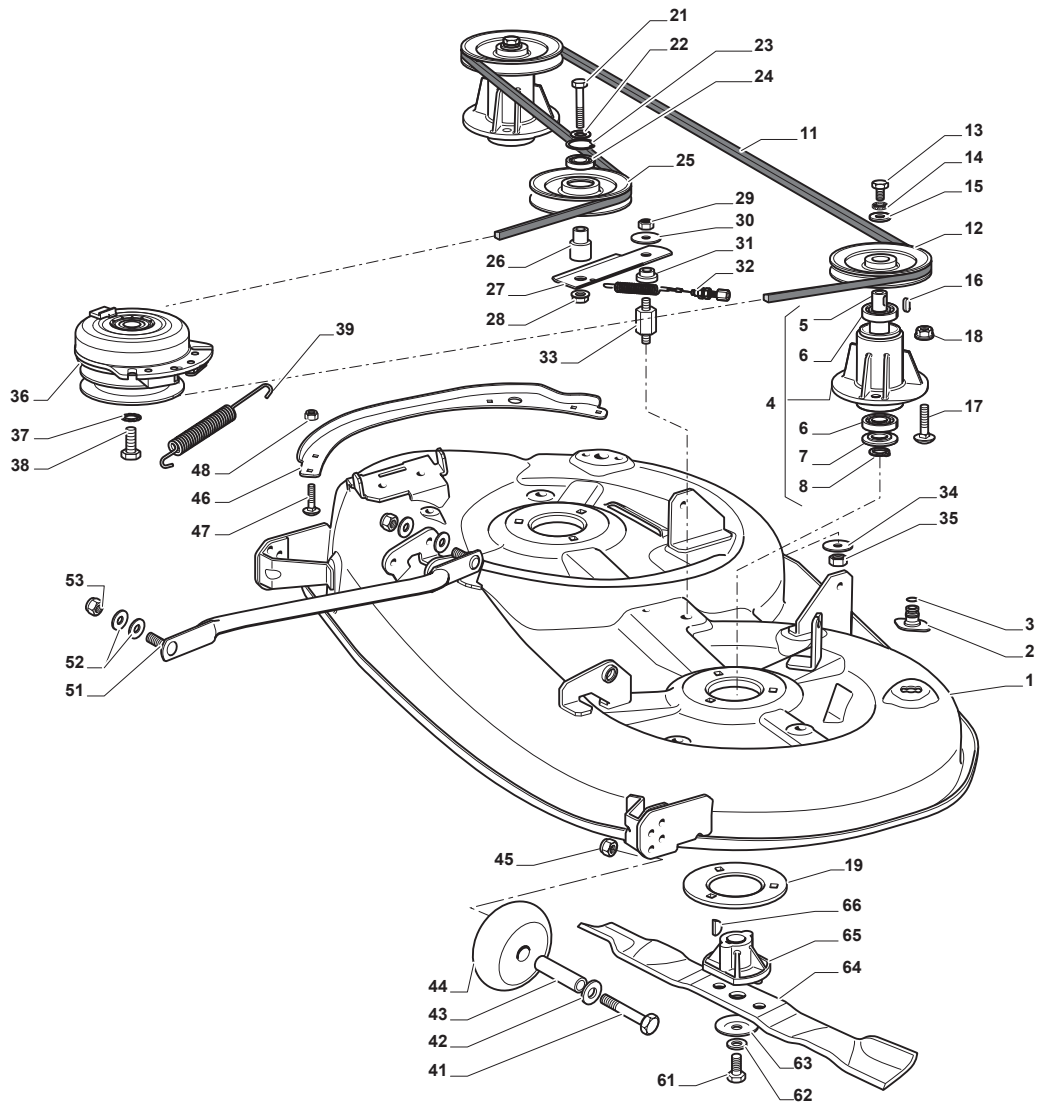

Utgåva Issue 3 - 2016		Skärplatta		Cutting Plate	
Pos. Fig.	Antal Q.ty	Art nr Part No	Benämning	Description	Anmärkning Notes
4	2	382207204/1	Flange Assy	Flange Assy	
1	1	382565074/1	Cutting Plate Grey	Cutting Plate Grey	
2	2	325033086/0	Vattenslanganslutning	Water Hose Connection	
3	2	119035000/0	O-Ring	Or Ring	
5	2	125020804/0	Knivaxel	Shaft	
6	4	119216040/0	Lager I Kullager	Bearing	
7	2	325160501/0	Dammskydd	Dust Cover Disc	
8	2	112609260/0	Sparring Sga 20	Seeger	
11	1	135061506/0	Drivrem	Belt	
12	2	125601571/0	Remskiva	Pulley	
13	2	112793102/0	Skruv	Screw	
14	2	112540260/0	Lasbricka 8.4X15X0.8	Grower	
15	2	125670007/0	Bricka	Washer	
16	2	112139480/0	Kil	Feather	
17	6	112818700/0	Skruv	Screw	
18	6	112154210/0	Mutter	Nut	
19	2	325160505/0	Klippdäck Reinförment Disc	Disc	
21	1	112691800/0	Skruv	Screw	
22	1	112524010/0	Bricka	Washer	
23	1	112610800/0	Sparring Sgh 35	Seeger	
24	1	119216041/0	Lager I Bearing	Bearing	
25	1	125601586/0	Remskiva	Pulley	
26	1	125160056/0	Distans	Spacer	
27	1	325318255/0	Spak	Lever	
28	1	112293201/0	Mutter	Nut	
29	1	112155020/0	Mutter	Nut	
30	1	125670022/0	Bricka	Washer	
31	1	125040635/0	Bussning	Bushing	
32	1	382004619/0	Kabel	Wire	
34	1	112523080/0	Bricka	Washer	
35	1	112156602/0	Mutter	Nut	
36	1	118399062/0	Magnetkoppling	Electromagnetic Clutch	
37	1	112543000/0	Bricka	Washer	
38	1	112737320/0	Skruv	Screw	
39	1	125430277/0	Fjäder	Spring	
41	2	112692050/0	Skruv	Screw	
42	2	112523060/0	Bricka	Washer	
43	2	125510072/0	Stift	Pin	
44	2	182700001/0	Stödhjul	Levelling Small Wheel	
45	2	112293201/0	Mutter	Nut	
46	1	325547259/0	Förstärkning	Stiffening	
48	5	112154510/0	Mutter	Nut	
51	2	382000565/0	Tryckstang	Equalizer Rod	
52	8	325670008/1	Bricka	Washer	
53	4	112156602/0	Mutter	Nut	
61	2	112735694/0	Skruv	Screw	
62	2	112523080/0	Bricka	Washer	
63	2	122160400/0	Fjäderbricka	Elastic Disc	
64	2	182004357/0	Kniv	Right Blade Mulching