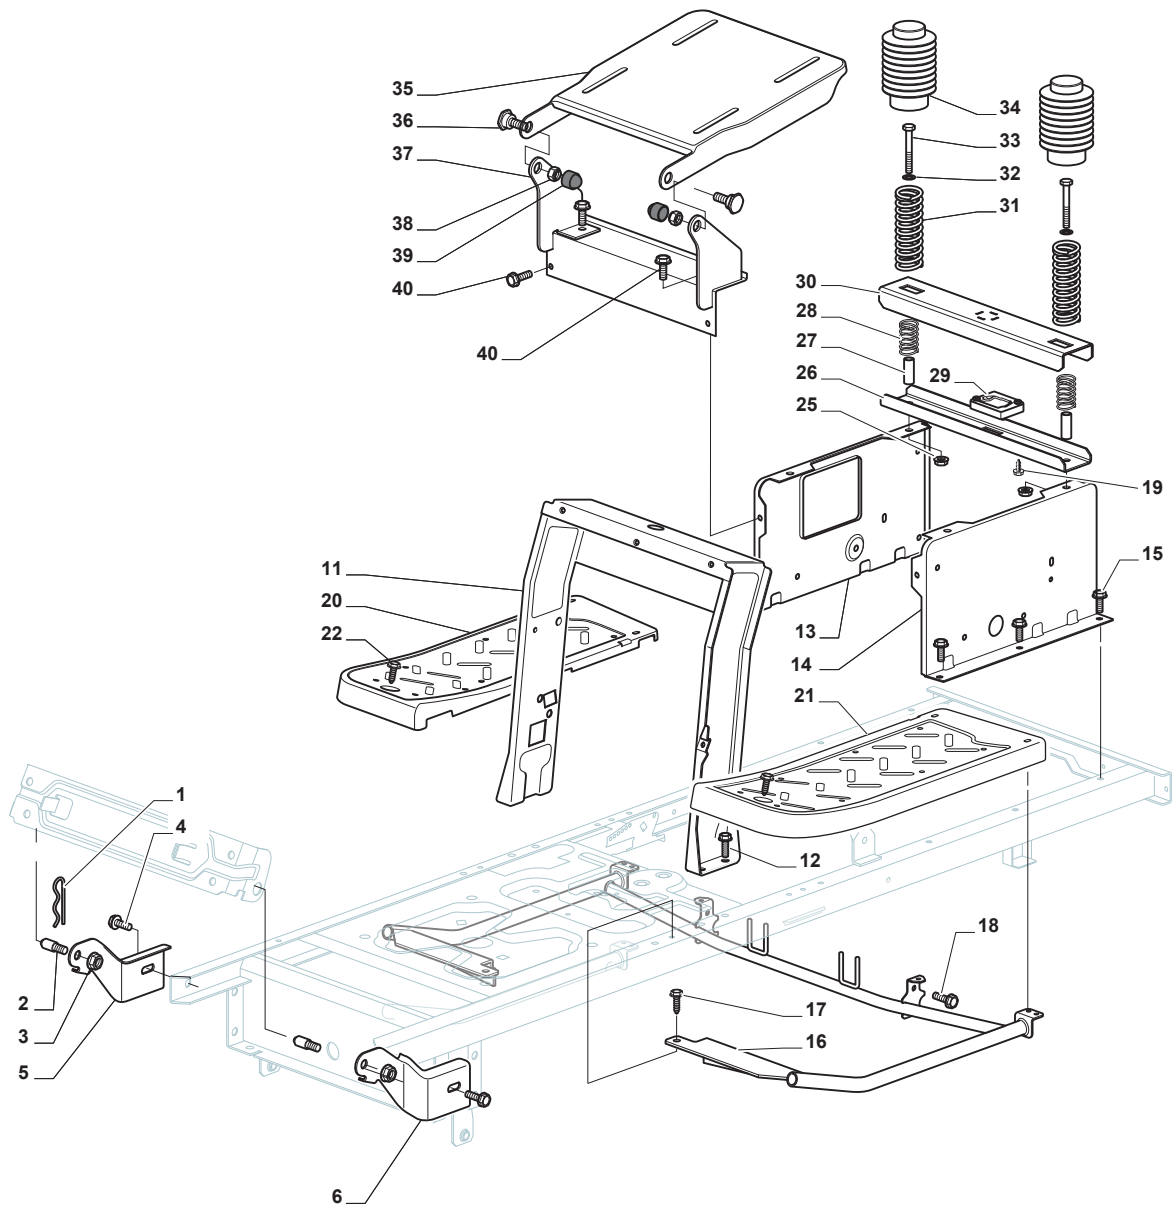

Utgåva Issue 3 - 2016		Kaross		Chassis	
Pos. Fig.	Antal Q.ty	Art nr Part No	Benämning	Description	Anmärkning Notes
1	1	124487998/0	Fjäder Clip	Cotter Pin	
2	2	125510079/1	Stift	Pin	
3	2	112155000/0	Mutter	Nut	
4	2	112735599/0	Skruv	Screw	
5	1	325547225/0	Plat	Right Plate	
6	1	325547227/0	Plat	Left Plate	
11	1	382785169/1	Rättrörsfäste	Steering Column Support	
12	4	125943009/0	Skruv	Screw	
13	1	325785331/1	Fäste	Right Seat Support	
14	1	325785333/1	Vänster Sitsfäste	Left Seat Support	
15	6	125943009/0	Skruv	Screw	
16	1	382785179/0	Fotsteg	Footboard Support	
17	2	125943009/0	Skruv	Screw	
18	2	125943009/0	Skruv	Screw	
19	2	112728686/0	Skruv	Screw	
20	1	325500041/1	Fotstöd	Right Footboard	
21	1	325500043/1	Fotstöd	Left Footboard	
22	2	112735599/0	Skruv	Screw	
25	2	112293201/0	Mutter	Nut	
26	1	325820109/0	Förstärkning	Seat Support	
26	1	325820109/1	Bakre Sitsfäste	Seat Support	
27	2	125160048/0	Distans	Spacer	
28	2	125430263/0	Fjäder	Spring	
29	1	325785379/1	Fäste	Support	
30	1	325820111/1	Brytare Comand Cross	Switch Comand Cross	
31	2	125430264/0	Fjäder	Spring	
32	2	112521350/0	Bricka	Washer	
33	2	112691400/0	Skruv	Screw	
34	2	325122002/0	Huv	Hood	
35	1	382547061/0	Plat	Plate	
36	2	122524970/3	Stift	Pin	
37	1	382820151/0	Sitsfäste	Seat Support	
38	2	112155010/0	Mutter	Nut	
39	2	118203854/0	Lock	Cap	
40	4	125943009/0	Skruv	Screw