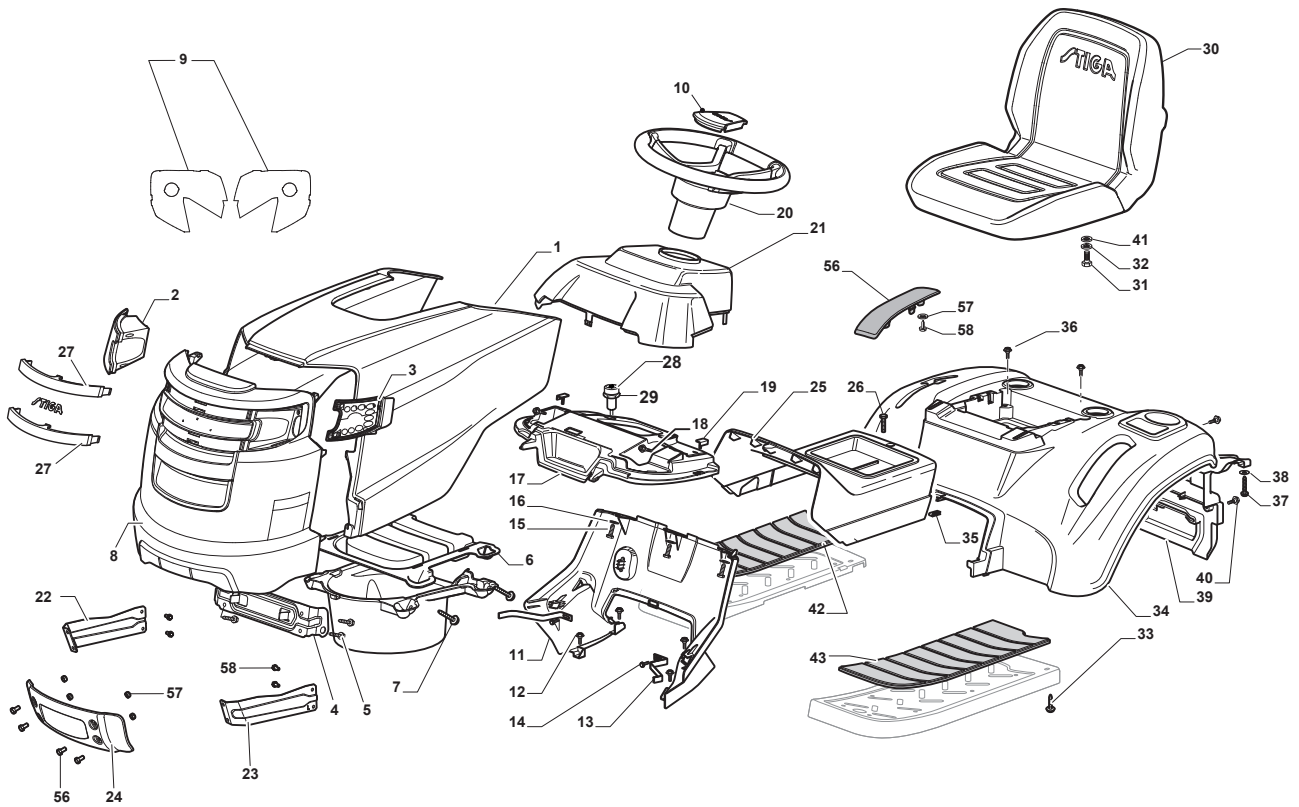

Utgåva Issue 20 - 2015		Kaross	Body		
Pos. Fig.	Antal Q.ty	Art nr Part No	Benämning	Description	Anmärkning Notes
1	1	325076912/0	Motorhuv Gul	Engine Hood Yellow	
2	1	382185502/1	Right Lamp Light	Right Led Light	
3	1	382185503/1	Left Lamp Light	Left Led Light	
4	1	325785365/0	Huvfäste Sds-Sdx	Engine Hood Support	
5	4	112735403/0	Skruv	Screw	
6	1	325108044/1	Luftledare	Conveyor	
7	4	112728692/0	Skruv	Screw	
8	1	325076954/0	Frontal Hood	Frontal Hood	
9	2	114363452/0	Dekal	Label	
10	1	325580508/0	Styrkonsolkapa, Svart	Steering Plate Cover	
11	1	325785298/0	Panelfäste	Dashboard Support	
12	4	125943010/0	Skruv	Screw	
13	2	325270325/0	Ledplat	Guide	
14	2	112735599/0	Skruv	Screw	
15	3	112735406/0	Skruv	Screw	
16	3	112523040/0	Bricka	Washer	
17	1	325120259/0	Panel	Dashboard	
18	2	125943010/0	Skruv	Screw	
19	2	325260003/0	Plugg	Grommet	
20	1	325961221/1	Ratt	Steering wheel	
21	1	325120203/0	Kapa	Cover	
22	1	382785255/0	Right Support	Right Support	
23	1	382785257/0	Left Support	Left Support	
24	1	382263501/0	Stötfangare	Bumper	
25	1	325110463/0	Grey Central Cover	Grey Central Cover	
26	1	125943010/0	Skruv	Screw	
27	2	325076955/0	Frontal Moulding	Frontal Moulding	
28	1	325605003/0	Knapp	Button	
29	1	325256250/0	Skruv	Screwed Ring	
30	1	125722477/0	Seat	Seat	
31	4	112792611/0	Skruv	Screw	
32	4	112540260/0	Lasbricka 8.4X15X0.8	Grower	
33	4	112735406/0	Skruv	Screw	
34	1	325110399/0	Hjulkapa-gul	Yellow Wheels Cover	
35	1	112437506/0	Plat	Plate	
36	2	125943010/0	Skruv	Screw	
37	2	112735406/0	Skruv	Screw	
38	2	112523040/0	Bricka	Washer	
39	1	325547208/2	Plåt	Plate	
40	2	125943010/0	Skruv	Screw	
41	4	112523060/0	Bricka	Washer	
42	1	325110384/0	Fotstegsskydd-hö	Right Footboard Cover	
43	1	325110385/0	Fotstegsskydd-vä	Left Footboard Cover	
55	1	325207191/0	Plat	Plate	
56	4	112792611/0	Skruv	Screw	
57	4	112155000/0	Mutter	Nut	
58	4	112735599/0	Skruv	Screw