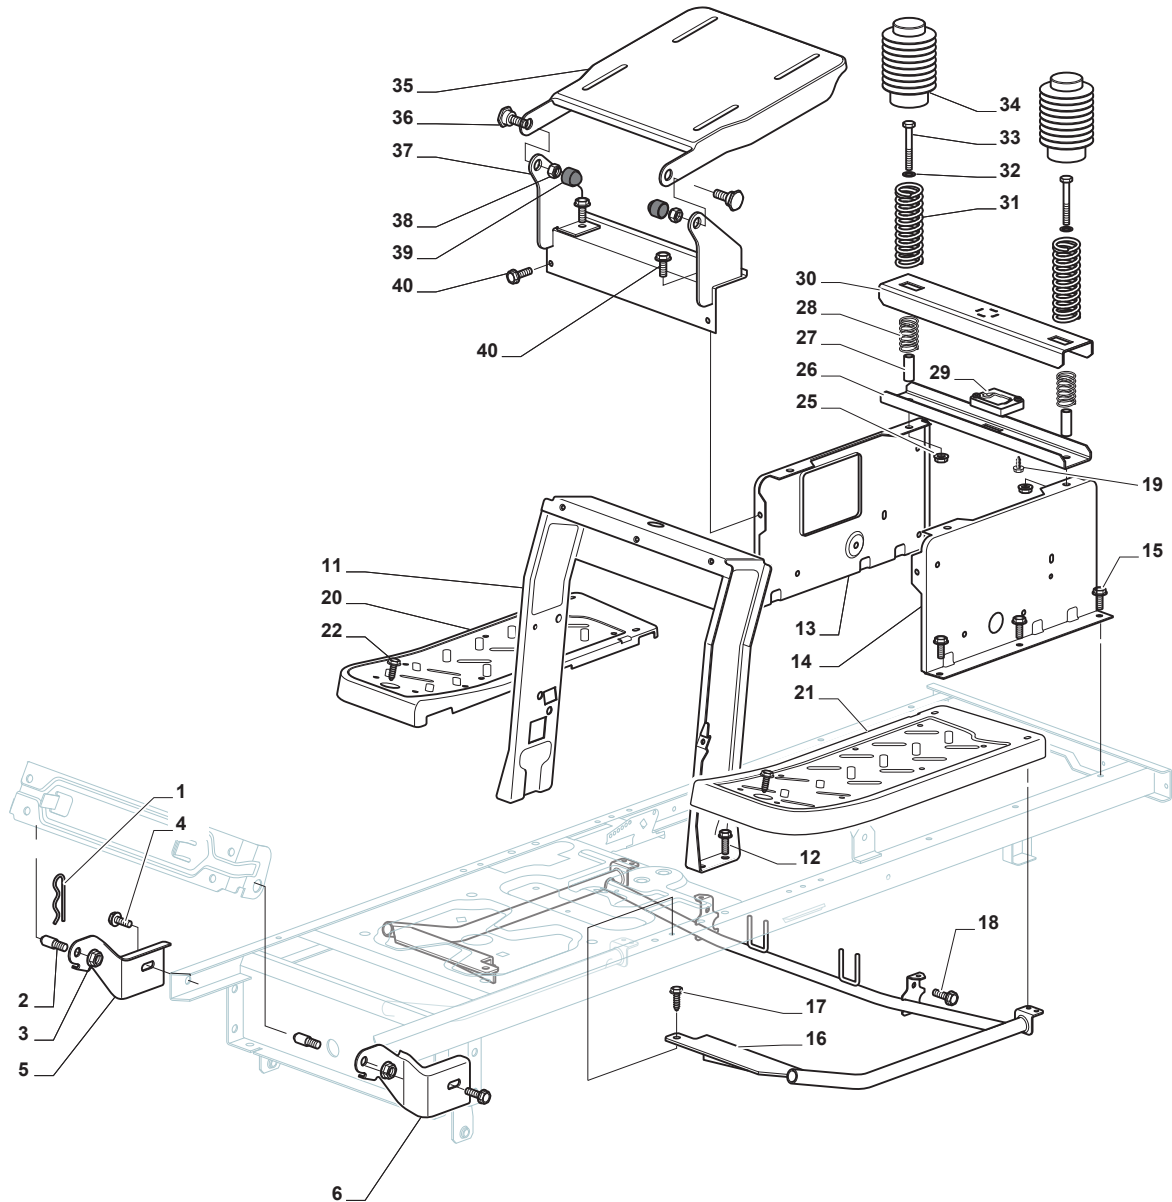

Utgåva Issue 20 - 2015		Kaross		Chassis	
Pos. Fig.	Antal Q.ty	Art nr Part No	Benämning	Description	Anmärkning Notes
36	2	122524970/3	Stift	Pin	
1	1	124487998/0	Fjäder Clip	Cotter Pin	
2	2	125510079/1	Stift	Pin	
3	2	112155000/0	Mutter	Nut	
4	2	112735599/0	Skruv	Screw	
5	1	325547225/0	Plat	Right Plate	
6	1	325547227/0	Plat	Left Plate	
11	1	382785169/1	Rättrörsfäste	Steering Column Support	
12	4	125943009/0	Skruv	Screw	
13	1	325785331/1	Fäste	Right Seat Support	
14	1	325785333/1	Vänster Sitsfäste	Left Seat Support	
15	6	125943009/0	Skruv	Screw	
16	1	382785179/0	Fotsteg	Footboard Support	
17	2	125943009/0	Skruv	Screw	
18	2	125943009/0	Skruv	Screw	
19	2	112728686/0	Skruv	Screw	
20	1	325500041/1	Fotstöd Sd 98 + Moa	Right Footboard	
21	1	325500043/1	Fotstöd Sd 98 + Moa	Left Footboard	
22	2	112735599/0	Skruv	Screw	
25	2	112293201/0	Mutter	Nut	
26	1	325820109/0	Förstärkning	Seat Support	
26	1	325820109/1	Bakre Sitsfäste	Seat Support	
27	2	125160048/0	Distans	Spacer	
28	2	125430263/0	Fjäder	Spring	
29	1	325785379/1	Fäste	Support	
30	1	325820111/1	Brytare Comand Cross	Switch Comand Cross	
31	2	125430264/0	Fjäder	Spring	
32	2	112521350/0	Bricka	Washer	
33	2	112691400/0	Skruv	Screw	
34	2	325122002/0	Huv	Hood	
35	1	382547061/0	Plat	Plate	
37	1	382820151/0	Sitsfäste	Seat Support	
38	2	112155010/0	Mutter	Nut	
39	2	118203854/0	Skruv	Screw	
40	4	125943009/0	Skruv	Screw