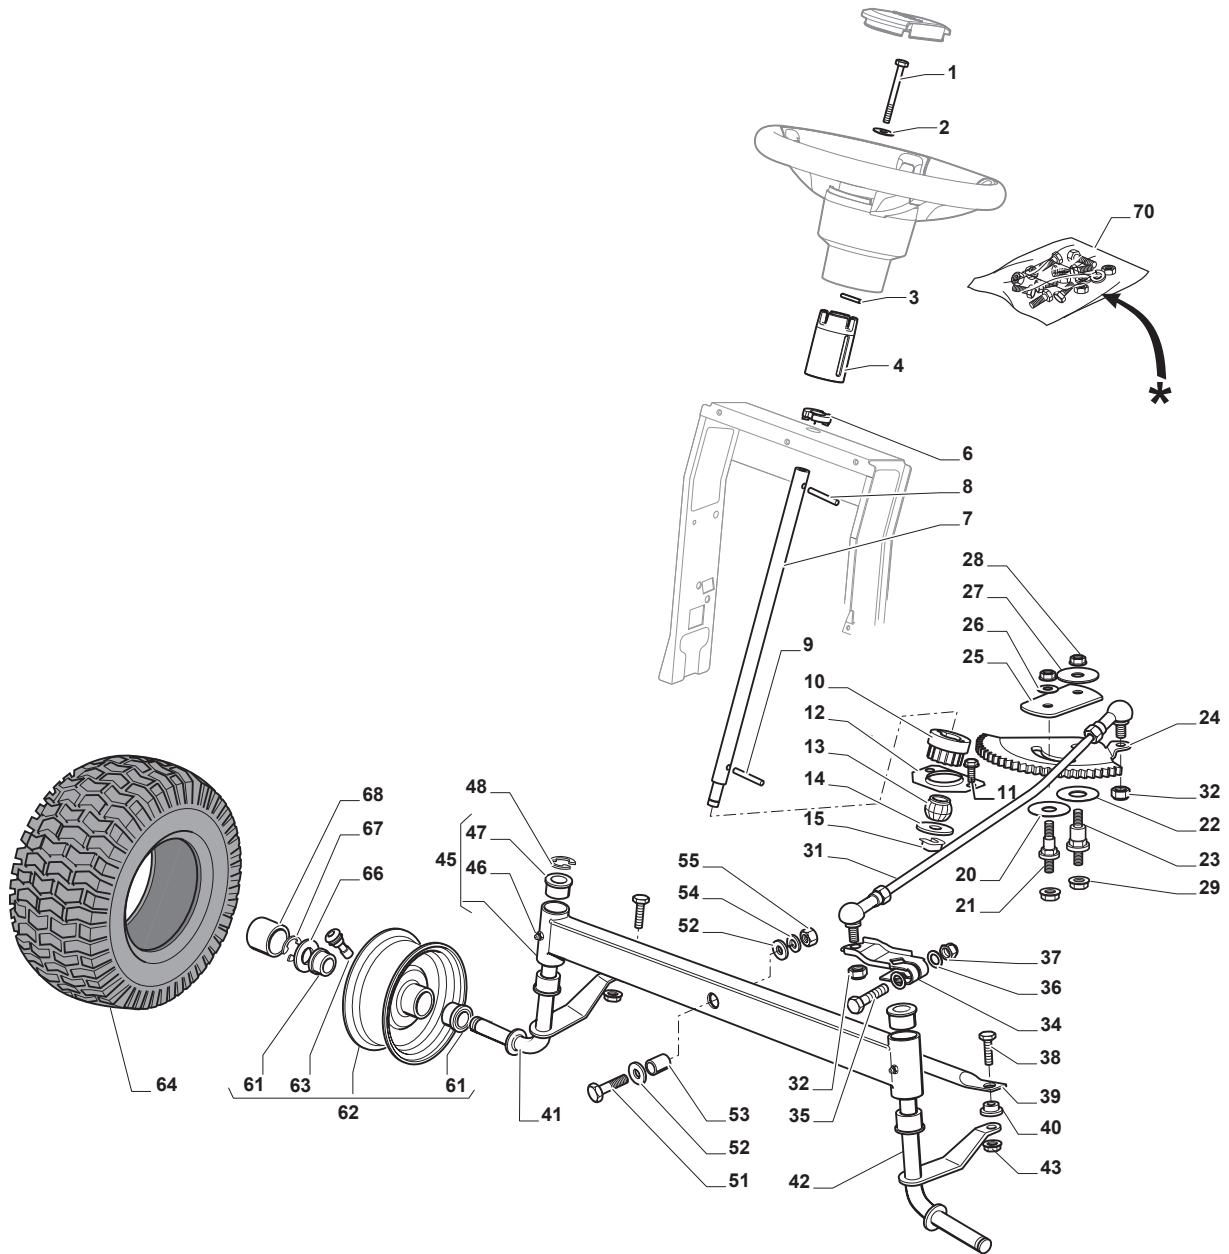

Utgåva Issue 20 - 2015		Steering Steering for STIGA Models			
Pos. Fig.	Antal Q.ty	Art nr Part No	Benämning	Description	Anmärkning Notes
64	2	127590066/0	Däck	Tyre	15 inch
66	2	125670005/1	Bricka	Washer	
67	2	112001010/0	Lasring	Benzing Ring	
70	1	382180124/0	Skruv	Screw	
68	2	322110239/0	Navkapsel	Hub Cover	Stiga Style Cover