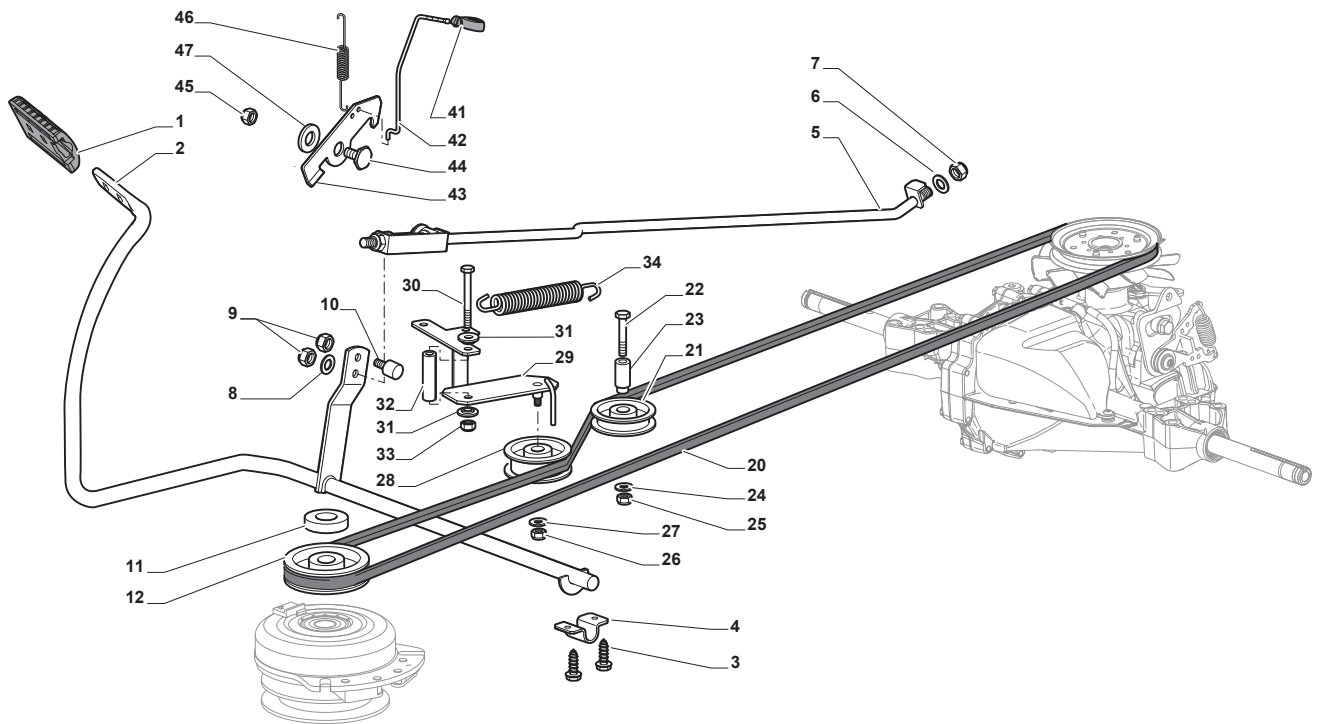

Utgåva Issue 20 - 2015		Broms och växelreglage		Brake And Gearbox Controls	
Pos. Fig.	Antal Q.ty	Art nr Part No	Benämning	Description	Anmärkning Notes
44	1	122524970/3	Stift	Pin	
1	1	325110409/0	Fäste	Clamp Cover	
2	1	382000641/0	Pedalaxel	Pedal	
3	4	112735599/0	Skruv	Screw	
4	2	325547231/0	Plat	Plate	
5	1	382000576/0	Stang	Rod	
6	1	112521360/0	Bricka	Washer	
7	1	112156602/0	Mutter	Nut	
8	1	325670011/0	Bricka	Antifriction Washer	
9	2	112155000/0	Mutter	Nut	
10	1	125510116/0	Stift	Pin	
11	1	125160021/0	Distans	Spacer	
12	1	125601577/0	Remskiva	Pulley	
20	1	135062003/0	Drivrem	Belt	
21	1	325601599/0	Remskiva	Pulley	
22	1	112691400/0	Skruv	Screw	
23	1	125160083/0	Distans	Spacer	
24	1	112523060/0	Bricka	Washer	
25	1	112155000/0	Mutter	Nut	
26	1	112155000/0	Mutter	Nut	
27	1	112523060/0	Bricka	Washer	
28	1	125601554/0	Remskiva	Pulley	
29	1	382318245/0	Spak	Lever	
30	1	112691600/0	Skruv	Screw	
31	2	125038002/1	Bussning	Bushing	
32	1	125160027/0	Distans	Spacer	
33	1	112155000/0	Mutter	Nut	
34	1	125430262/0	Fjäder	Spring	
41	1	125394509/1	Knopp	Knob	
42	1	125033113/0	Stang	Rod	
43	1	325253011/1	Krok	Hook	
44	1	122524970/2	Stift	Fulcrum Pin	
45	1	112155000/0	Mutter	Nut	
46	1	125430213/0	Fjäder	Spring	
47	1	112523060/0	Bricka	Washer