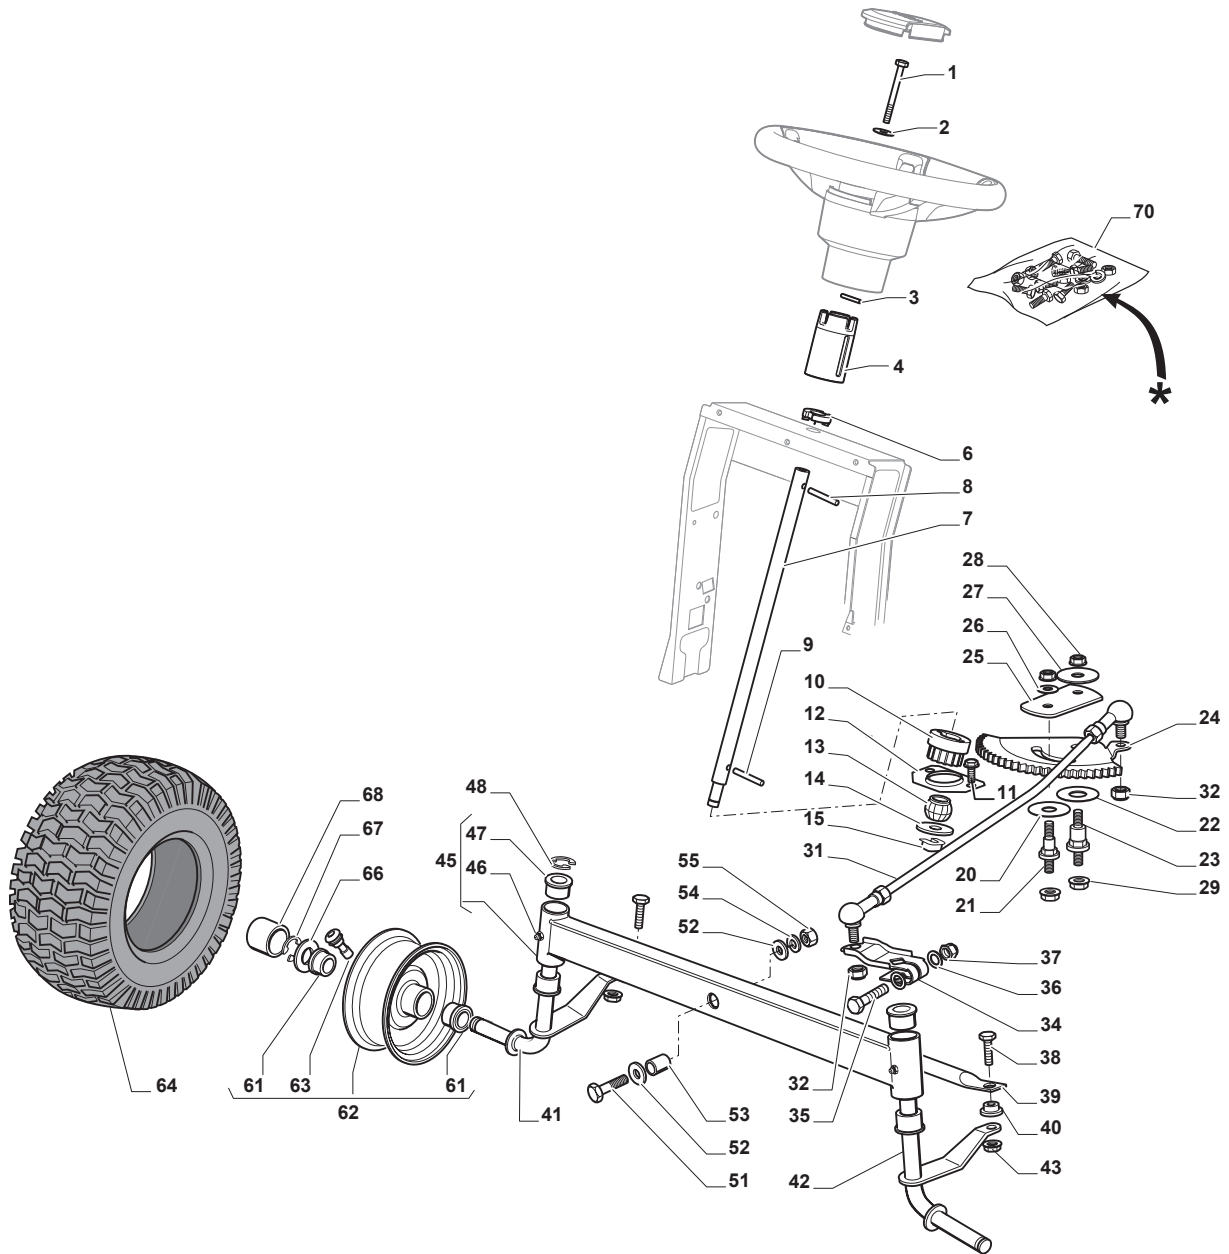

Utgåva Issue 3 - 2016		Steering			
Pos. Fig.	Antal Q.ty	Art nr Part No	Benämning	Description	Anmärkning Notes
1	1	112692050/0	Skruv	Screw	
2	1	112540260/0	Lasbricka 8.4X15X0.8	Grower	
3	1	112523070/0	Bricka	Washer	
4	1	382785266/0	Fäste	Support	
6	1	325038008/0	Bussning	Bushing	
7	1	125520007/0	Rattstang	Steering Column	
8	1	112620300/0	Fjäder	Spring	
9	1	112622650/0	Stift	Dowel pin	
10	1	125570003/0	Drev	Pinion	
11	2	127943051/0	Skruv	Screw	
12	1	325785213/1	Fäste	Support	
13	1	325743000/0	Länk	Joint	
14	1	112521370/0	Bricka	Washer	
15	1	112436030/0	Plat	Plate	
20	1	322672151/0	Bricka	Antifriction Washer	
21	1	125510104/0	Stift	Pin	
22	1	125670023/0	Bricka	Washer	
23	1	125510109/0	Stift	Pin	
24	1	325735519/0	Segment	Steering Sector	
25	1	325547233/0	Plat	Plate	
26	1	112369500/0	Bricka	Elastic Washer	
27	1	122160400/0	Fjäderbricka	Elastic Disc	
28	2	112155010/0	Mutter	Nut	
29	2	112155010/0	Mutter	Nut	
31	1	382000566/2	Rattstang	Steering Rod	
32	2	112156602/0	Mutter	Nut	
34	1	325318243/0	Spak	Lever	
35	1	112692390/0	Skruv	Screw	
36	2	112521360/0	Bricka	Washer	
37	1	112156602/0	Mutter	Nut	
38	2	125510103/0	Stift	Pin	
39	1	325840029/0	Parallellstag	Tie Rod	
40	2	325038007/0	Bussning	Bushing	
41	1	382230373/0	Spindel Höger	Right Stub Axle	
42	1	382230375/0	Spindel-vä	Left Stub Axle	
43	2	112155000/0	Mutter	Nut	
45	1	382034030/0	Framaxel	Equalizer With Bush And Lubricator	
46	2	112379511/0	Smörjnippel	Grease Dispenser	
47	4	125034002/1	Bussning	Bushing	
48	1	112001010/0	Lasring	Benzing Ring	
51	1	112692695/0	Skruv	Screw	
52	2	112523100/0	Bricka	Washer	
53	1	125160016/0	Distans	Spacer	
54	1	112587100/0	Fj.Bricka 13X21X2.5	Grower	
55	1	112295300/0	Mutter	Nut	
61	4	125122200/2	Kullager	Bearing	
62	2	182000598/0	Fälg kpl	Rimm	
63	2	125950000/0	Ventil	Valve	
64	2	125590020/0	Däck	Tyre