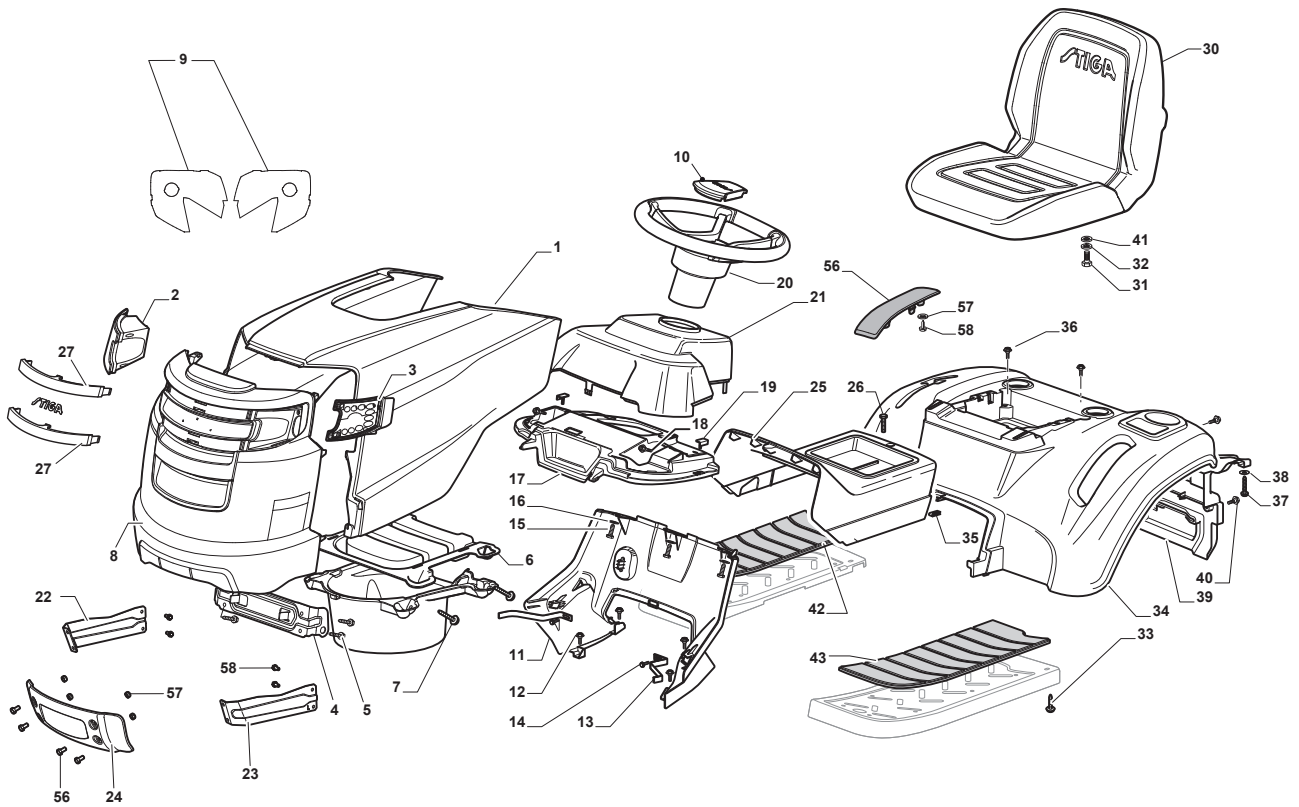

Utgåva Issue 3 - 2016		Kaross		Body	
Pos. Fig.	Antal Q.ty	Art nr Part No	Benämning	Description	Anmärkning Notes
17	1	325120259/1	Panel	Dashboard	
1	1	325076912/0	Motorhuv Gul	Engine Hood Yellow	
2	1	382185502/0	Right Led Light	Right Led Light	
3	1	382185503/0	Left Led Light	Left Led Light	
4	1	325785365/0	Huvfäste Sds-Sdx	Engine Hood Support	
5	4	112735403/0	Skruv	Screw	
6	1	325108044/1	Luftledare	Conveyor	
7	4	112728692/0	Skruv	Screw	
8	1	325076954/0	Frontal Hood	Frontal Hood	
9	2	114363452/0	Dekal	Label	
10	1	325580508/0	Styrkonsolkapa, Svart	Steering Plate Cover	
11	1	325785298/0	Panelfäste	Dashboard Support	
12	4	125943010/0	Skruv	Screw	
13	2	325270325/0	Ledplat	Guide	
14	2	112735599/0	Skruv	Screw	
15	3	112735406/0	Skruv	Screw	
16	3	112523040/0	Bricka	Washer	
18	2	125943010/0	Skruv	Screw	
19	2	325260003/0	Plugg	Grommet	
20	1	325961221/1	Ratt	Steering wheel	
21	1	325120203/0	Kapa	Cover	
22	1	382785255/0	Right Support	Right Support	
23	1	382785257/0	Left Support	Left Support	
24	1	382263501/0	Stötfångare	Bumper	
25	1	325110463/0	Grey Central Cover	Grey Central Cover	
26	1	125943010/0	Skruv	Screw	
27	2	325076955/0	Frontal Moulding	Frontal Moulding	
30	1	125722477/0	Seat	Seat	
31	4	112792611/0	Skruv	Screw	
32	4	112540260/0	Lasbricka 8.4X15X0.8	Grower	
33	4	112735406/0	Skruv	Screw	
34	1	325110399/0	Hjulskapa-gul	Yellow Wheels Cover	
35	1	112437506/0	Plat	Plate	
36	2	125943010/0	Skruv	Screw	
37	2	112735406/0	Skruv	Screw	
38	2	112523040/0	Bricka	Washer	
39	1	325547208/2	Plåt	Plate	
40	2	125943010/0	Skruv	Screw	
41	4	112523060/0	Bricka	Washer	
42	1	325110384/0	Fotstegsskydd-hö	Right Footboard Cover	
43	1	325110385/0	Fotstegsskydd-vä	Left Footboard Cover	
55	1	325207191/0	Plat	Plate	
56	4	112792611/0	Skruv	Screw	
57	4	112155000/0	Mutter	Nut	
58	4	112735599/0	Skruv	Screw