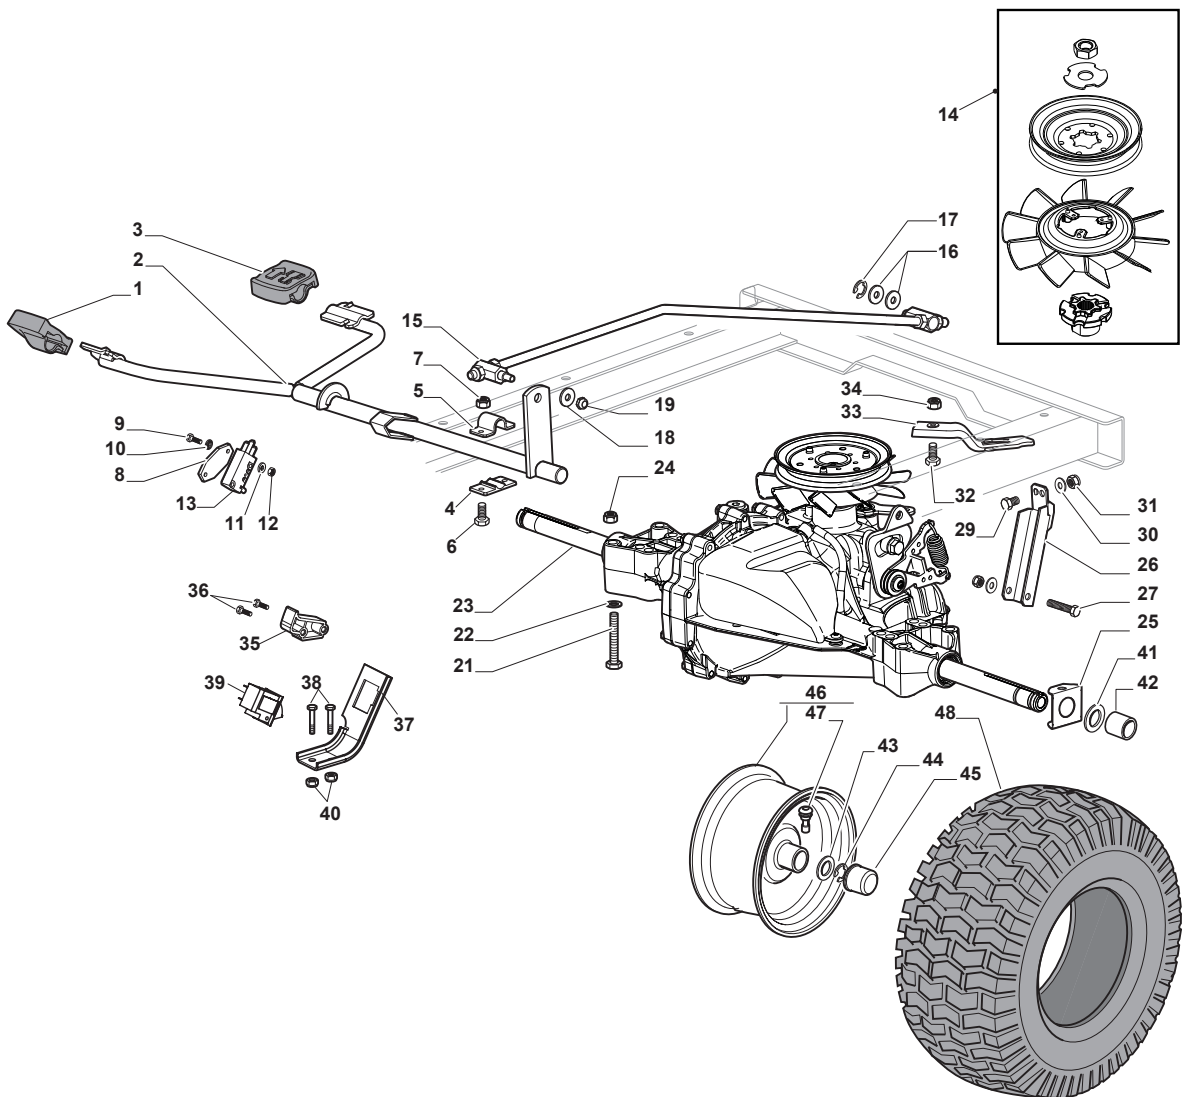

Utgåva Issue 3 - 2016		Kaross	Body		
Pos. Fig.	Antal Q.ty	Art nr Part No	Benämning	Description	Anmärkning Notes
13	1	119410609/1LC	Mikrobrytare	Micro Switch	
41	1	125670005/2	Bricka	Washer	
1	1	325110274/0	Fäste	Clamp Cover Front	
2	1	382000574/2	Drivpedal	Drive Pedal	
3	1	325110331/0	Fäste	Clamp Cover Rear	
4	2	325785350/0	Fäste	Support	
5	2	325547231/0	Plat	Plate	
6	4	112735599/0	Skruv	Screw	
7	4	112154510/0	Mutter	Nut	
8	1	327546019/0	Plat	Neutral Switch Fixing Plate	
9	2	112735602/0	Skruv	Screw	
10	2	112540020/0	Bricka	Washer	
11	2	112581100/0	Fj.Bricka Fbb 3.1X5.7X0.8 (M3)	Grower	
12	2	112290791/0	Mutter	Nut	
14	1	118802723/0	Kit, Fläkt-Remskiva	Fan Kit	
15	1	382000573/1	Stang	Rod	
16	2	325670011/0	Bricka	Antifriction Washer	
17	1	112000940/0	Ring	Benzing Ring	
18	1	112523040/0	Bricka	Washer	
19	1	112154510/0	Mutter	Nut	
21	4	112691600/0	Skruv	Screw	
22	4	112521350/0	Bricka	Washer	
23	1	118400919/2	Transaxel Kpl	Rear Axle	Hydro-Gear T2-Adbf-2X3C-17X1
24	4	112155000/0	Mutter	Nut	
25	2	325670026/0	Bricka	Washer	
26	1	325785349/1	Fäste	Support	
27	1	112691700/0	Skruv	Screw	
29	1	112792611/0	Skruv	Screw	
30	2	112523060/0	Bricka	Washer	
31	2	112155000/0	Mutter	Nut	
32	1	112791213/1	Skruv	Screw	
33	1	325318251/0	Spak	Lever	
34	1	112154510/0	Mutter	Nut	
35	1	325060034/1	Cam	Cam	
36	2	112735403/0	Skruv	Screw	
37	1	325774573/0	Fäste	Clamp	
38	2	112791400/0	Skruv	Screw	
39	1	119410614/0	Mikrobrytare	Microswitch	
40	2	112154510/0	Mutter	Nut	
41	2	125670005/1	Bricka	Washer	
42	2	125160058/0	Distans	Spacer	
43	6	125670005/1	Bricka	Washer	
44	2	112001010/0	Lasring	Benzing Ring	
45	2	322110239/0	Navkapsel	Hub Cover	
46	2	382000597/0	BakhjulFälged	Rimm	
47	2	125950000/0	Ventil	Valve	
48	2	125590015/0	Däck	Tyre