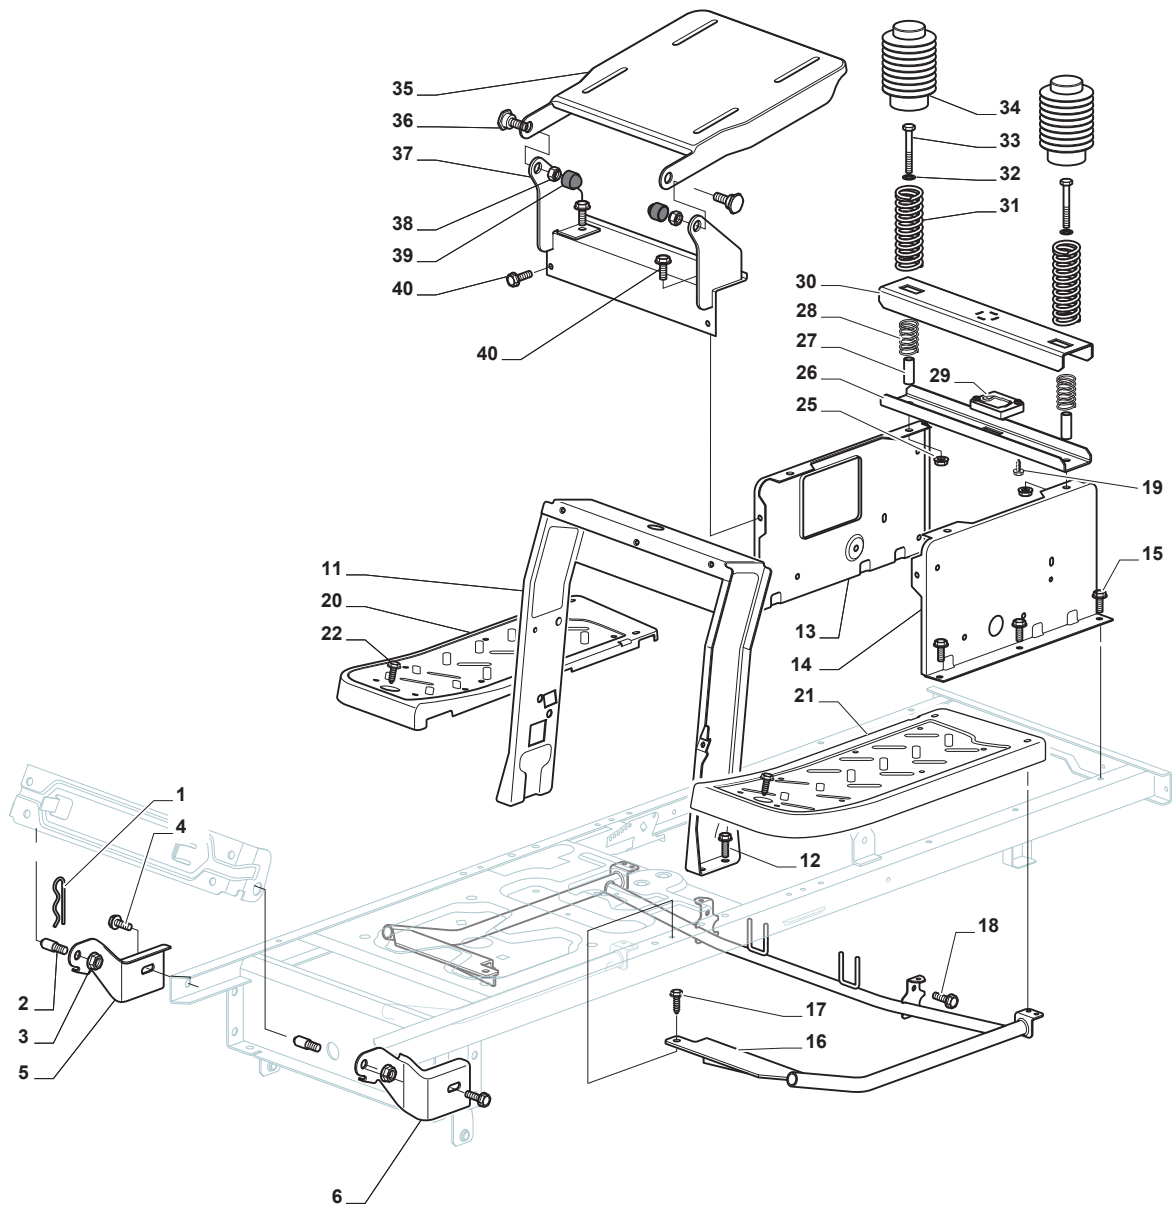

Utgåva Issue 3 - 2016		Kaross	Chassis		
Pos. Fig.	Antal Q.ty	Art nr Part No	Benämning	Description	Anmärkning Notes
1	1	124487998/0	Fjäder Clip	Cotter Pin	
2	2	125510079/1	Stift	Pin	
3	2	112155000/0	Mutter	Nut	
4	2	112735599/0	Skruv	Screw	
5	1	325547225/0	Plat	Right Plate	
6	1	325547227/0	Plat	Left Plate	
11	1	382785169/1	Rättrörsfäste	Steering Column Support	
12	4	125943009/0	Skruv	Screw	
13	1	325785331/1	Fäste	Right Seat Support	
14	1	325785333/1	Vänster Sitsfäste	Left Seat Support	
15	6	125943009/0	Skruv	Screw	
16	1	382785179/0	Fotsteg	Footboard Support	
17	2	125943009/0	Skruv	Screw	
18	2	125943009/0	Skruv	Screw	
19	2	112728686/0	Skruv	Screw	
20	1	325500041/1	Fotstöd	Right Footboard	
21	1	325500043/1	Fotstöd	Left Footboard	
22	2	112735599/0	Skruv	Screw	
25	2	112293201/0	Mutter	Nut	
26	1	325820109/0	Förstärkning	Seat Support	
26	1	325820109/1	Bakre Sitsfäste	Seat Support	
27	2	125160048/0	Distans	Spacer	
28	2	125430263/0	Fjäder	Spring	
29	1	325785379/1	Fäste	Support	
30	1	325820111/1	Brytare Comand Cross	Switch Comand Cross	
31	2	125430264/0	Fjäder	Spring	
32	2	112521350/0	Bricka	Washer	
33	2	112691400/0	Skruv	Screw	
34	2	325122002/0	Huv	Hood	
35	1	382547061/0	Plat	Plate	
36	2	122524970/3	Stift	Pin	
37	1	382820151/0	Sitsfäste	Seat Support	
38	2	112155010/0	Mutter	Nut	
39	2	118203854/0	Lock	Cap	
40	4	125943009/0	Skruv	Screw