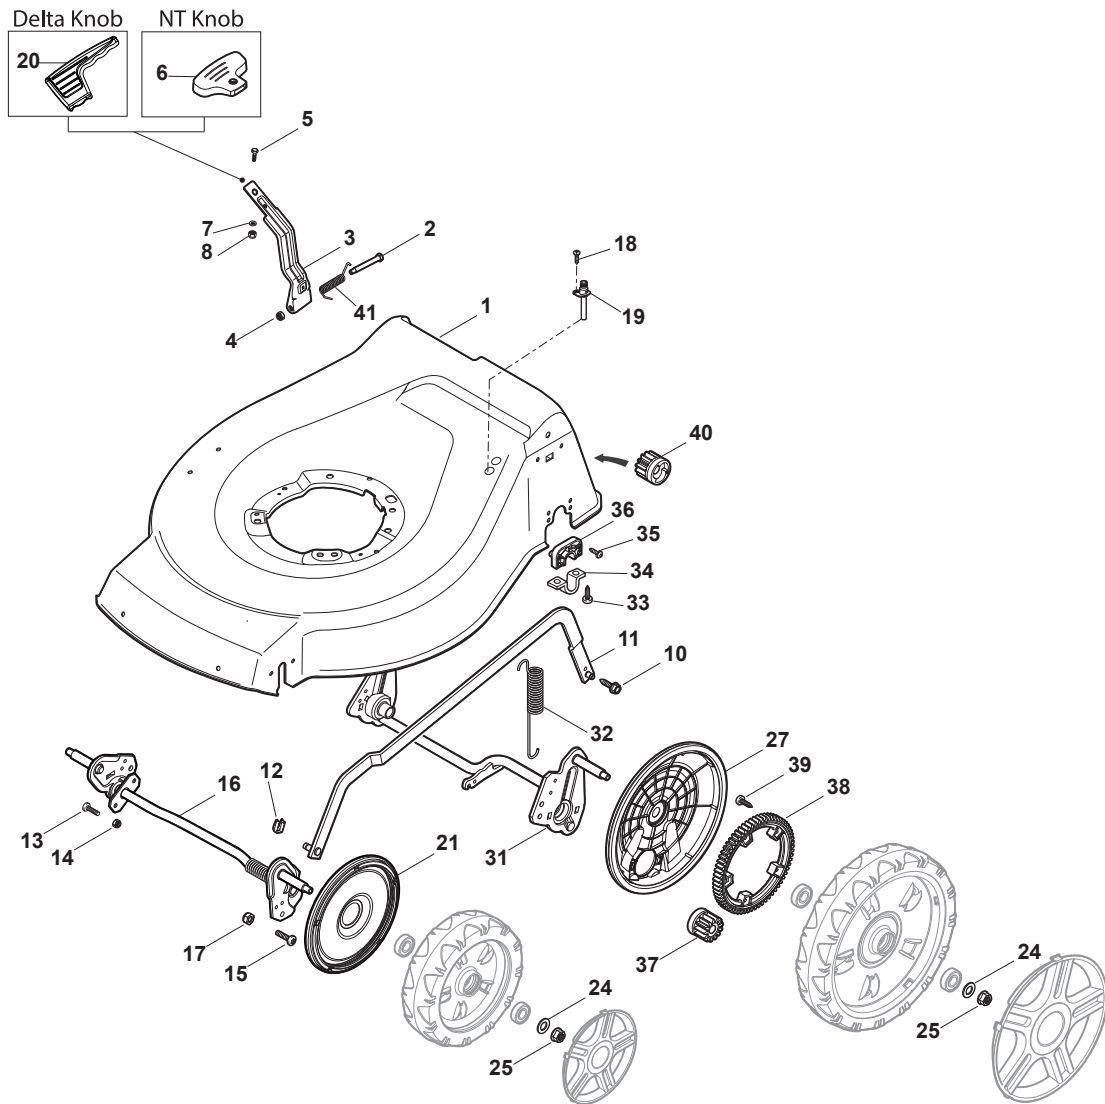

Utgåva Issue 30 - 2015		Kapa och höjdställning		Deck And Height Adjusting	
Pos. Fig.	Antal Q.ty	Art nr Part No	Benämning	Description	Anmärkning Notes
20	1	322394522/0	Knopp.Kontroll.Spak Svart.	Knob	Delta Knob
1	1	381004731/0	Chassi-gra	Grey Deck	
2	1	122534131/0	Stift	Pin	
3	1	381003398/0	Höjdställningsspak	Lever, Height Adjustment	
4	1	112154510/0	Mutter	Nut	
5	1	112788512/0	Skruv	Screw	
6	1	322394503/0	Knopp.Kontroll.Spak Svart.	Knob	NT Knob
7	1	112521310/0	Bricka	Washer	
8	1	112150000/0	Mutter	Nut	
10	1	122943013/0	Skruv	Screw	
11	1	381002030/0	Höjdställningsstag	Rod, Height Adjustment	
12	1	112436051/0	Plat	Plate	
13	3	112727803/0	Skruv	Screw	
14	3	112154510/0	Mutter	Nut	
15	1	112727801/0	Skruv	Screw	
16	1	381002883/1	Hjulaxel-fram	Front Wheel Axle	
17	1	112154510/0	Mutter	Nut	
18	1	112728450/0	Skruv	Screw	
19	1	322034002/0	Tvättanslutning Nt (Svart)	Washing Connection	
21	2	322600145/0	Hjulskydd	Protection, Wheel	
24	4	112521350/0	Bricka	Washer	
25	4	112155000/0	Mutter	Nut	
27	2	322600208/0	Hjulskydd	Protection, Wheel	
31	1	381302835/1	Hjulaxel-bakre	Axle, Rear Wheels	
32	1	122450460/0	Fjäder	Spring	
33	4	112728697/0	Skruv	Screw	
34	2	322545152/0	Plat	Plate	
35	4	112728697/0	Skruv	Screw	
36	2	322785304/1	Fäste	Support	
37	1	122570134/0	Drev	Left Pinion	
38	2	322120115/0	Drev	Wheels Crown	
39	6	112728706/0	Skruv	Screw	
40	1	122570133/0	Drev	Right Pinion	
41	1	122446192/0	Fjäder	Spring