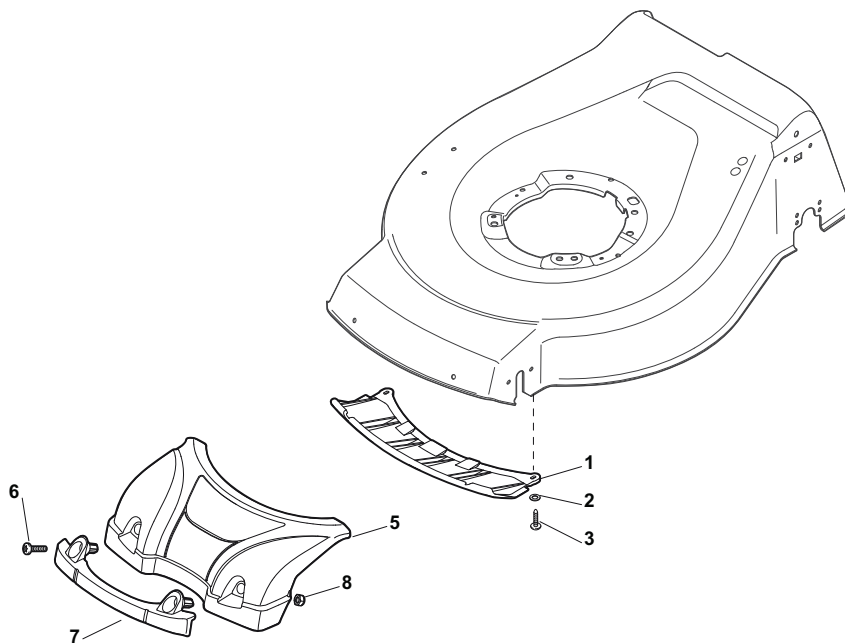

Utgåva Issue 30 - 2015		Mask			
Pos. Fig.	Antal Q.ty	Art nr Part No	Benämning	Description	Anmärkning Notes
1	1	322500102/0	Front	Front Combi	
2	2	112523000/1	Bricka	Washer	
3	2	112728124/0	Skruv	Screw	
5	1	322226195/0	Front Stiga Nt48 gra Ncs S8000-N	Mask, Grey	With STIGA Logo
6	2	112727799/0	Skruv	Screw	
7	1	322393639/0	Handtag, främre Gra Ral9022 Ntd	Handle, Grey	
8	2	112154510/0	Mutter	Nut