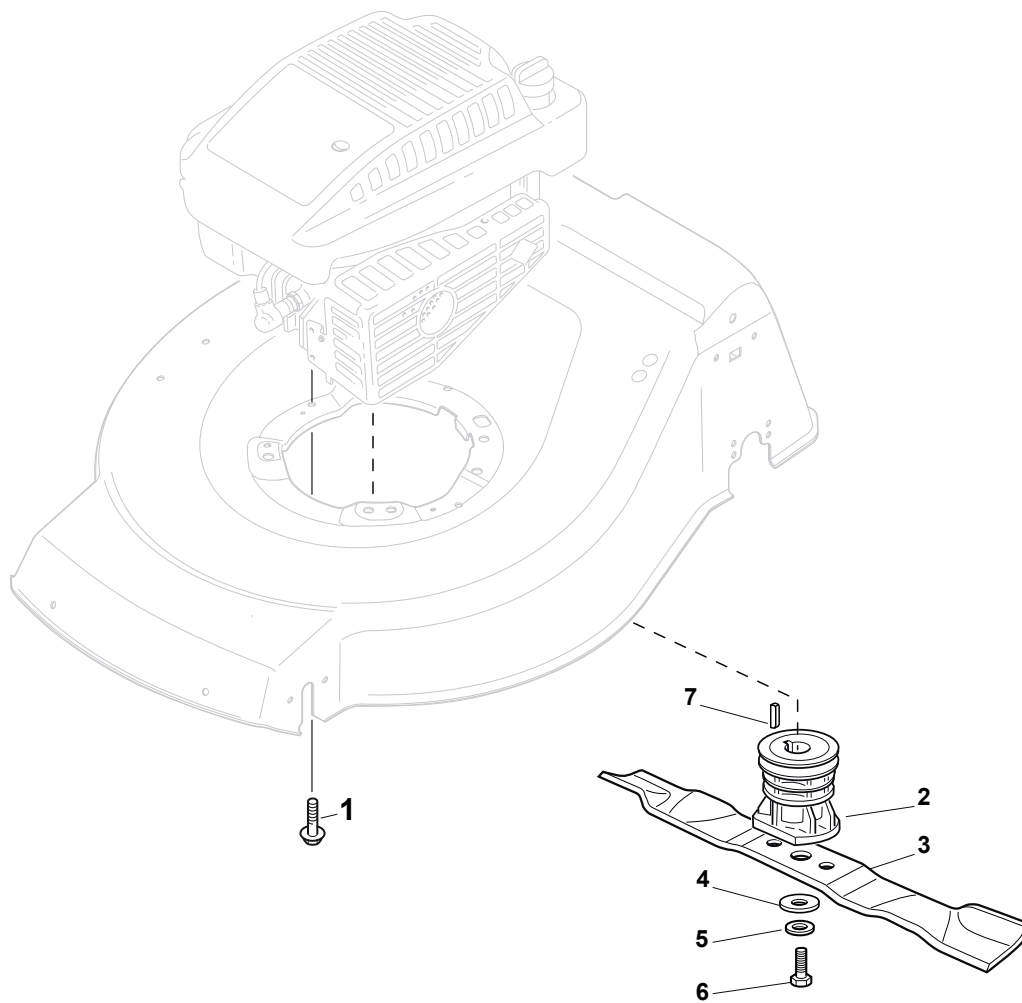

Utgåva Issue 30 - 2015		Kniv Blade - for Delta Grasscatcher			
Pos. Fig.	Antal Q.ty	Art nr Part No	Benämning	Description	Anmärkning Notes
1	3	112735108/1	Skruv	Screw	
2	1	122465607/3	Knivfäste D22,2	Hub With Pulley, Crankshaft Ø 22.2	
3	1	181004397/0	Kniv	Blade Winged	
4	1	122160400/0	Fjäderbricka	Elastic Disc	
5	1	112523080/0	Bricka	Washer	
6	1	112735698/0	Skruv	Screw	
7	1	112139100/0	Kil D22Mm	Feather, Crankshaft Ø 22