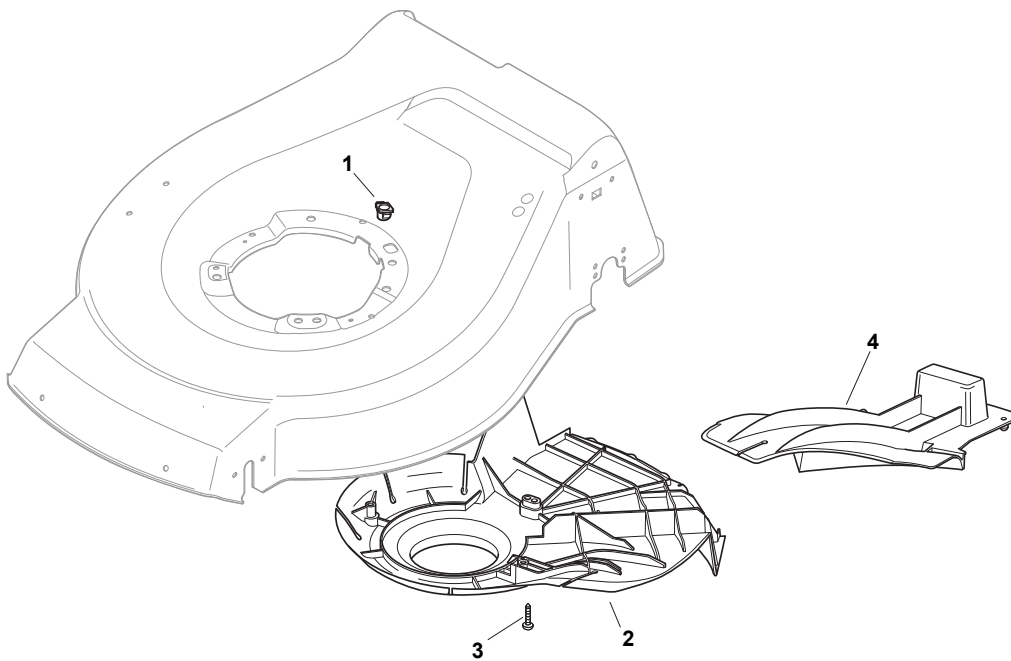

Utgåva Issue 2 - 2016		Remskydd Protection, Belt			
Pos. Fig.	Antal Q.ty	Art nr Part No	Benämning	Description	Anmärkning Notes
3	3	112728531/1	Skruv	Screw	
3	3	112728531/1	Skruv	Screw	
1	1	322291150/0	Gummihylsa	Rubber Insert	
2	1	322060198/1	Remskydd	Belt Protection	
4	1	322140223/0	Mulchplugg	Deflector