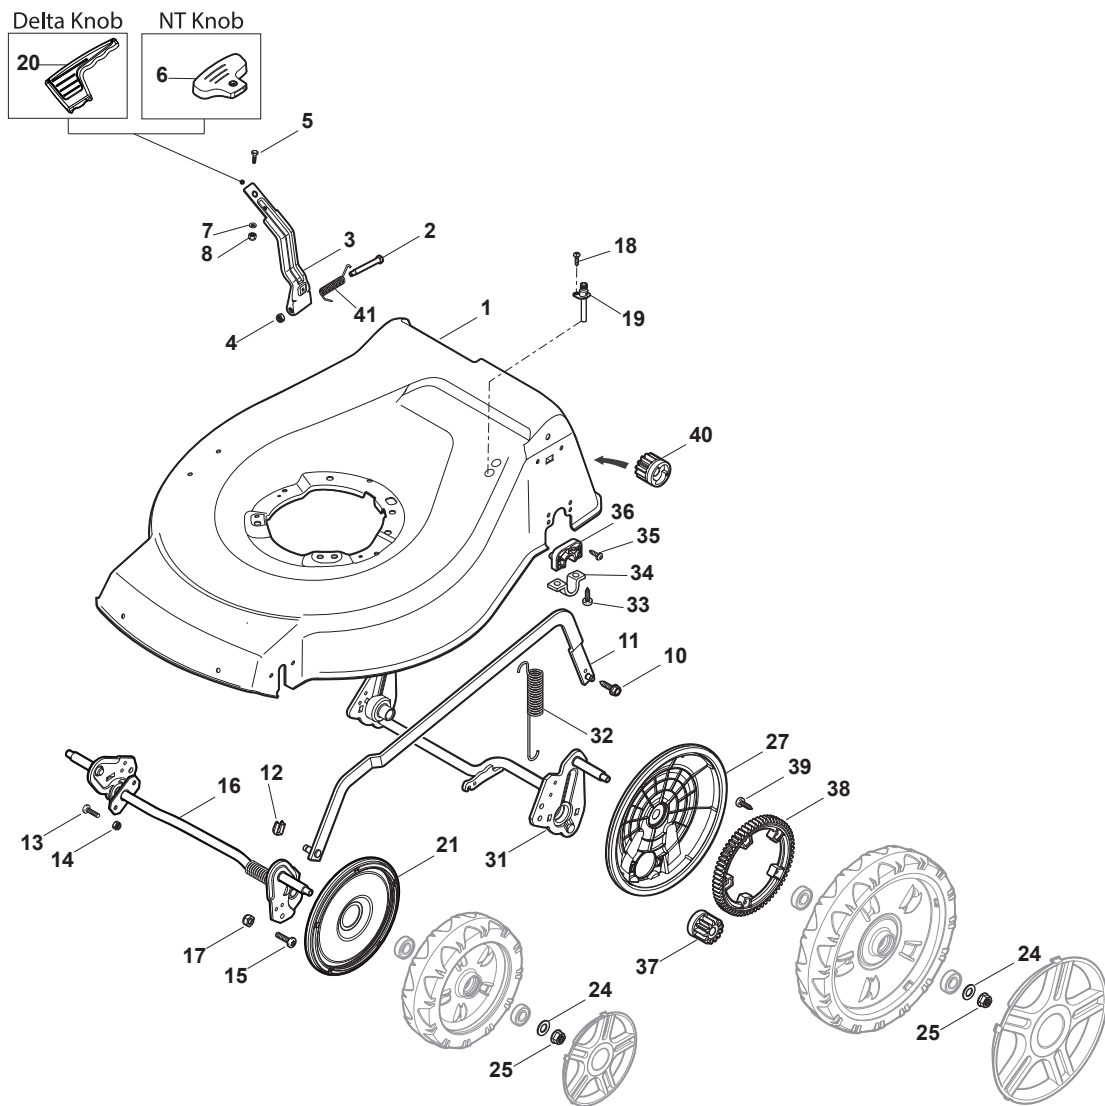

Utgåva Issue 2 - 2016		Kapa och höjdställning		Deck And Height Adjusting	
Pos. Fig.	Antal Q.ty	Art nr Part No	Benämning	Description	Anmärkning Notes
20	1	322394522/0	Knopp.Kontroll.Spak Svart.	Knob	Delta Knob
1	1	381004741/0	Chassi-gra	Grey Deck	
2	1	122534131/0	Stift	Pin	
3	1	381003398/0	Höjdställningsspak	Lever, Height Adjustment	
4	1	112154510/0	Mutter	Nut	
5	1	112788512/0	Skruv	Screw	
6	1	322394503/0	Knopp.Kontroll.Spak Svart.	Knob	NT Knob
7	1	112521310/0	Bricka	Washer	
8	1	112150000/0	Mutter	Nut	
10	1	122943013/0	Skruv	Screw	
11	1	381002030/0	Höjdställningsstag	Rod, Height Adjustment	
12	1	112436051/0	Plat	Plate	
13	3	112727803/0	Skruv	Screw	
14	3	112154510/0	Mutter	Nut	
15	1	112727801/0	Skruv	Screw	
16	1	381002883/1	Hjulaxel-fram	Front Wheel Axle	
17	1	112154510/0	Mutter	Nut	
18	1	112728450/0	Skruv	Screw	
19	1	322034002/0	Tvättanslutning Nt (Svart)	Washing Connection	
21	2	322600145/0	Hjulskydd	Protection, Wheel	
24	4	112521350/0	Bricka	Washer	
25	4	112155000/0	Mutter	Nut	
27	2	322600208/0	Hjulskydd	Protection, Wheel	
31	1	381302835/1	Hjulaxel-bakre	Axle, Rear Wheels	
32	1	122450460/0	Fjäder	Spring	
33	4	112728697/0	Skruv	Screw	
34	2	322545152/0	Plat	Plate	
35	4	112728697/0	Skruv	Screw	
36	2	322785304/1	Fäste	Support	
37	1	122570134/0	Drev	Left Pinion	
38	2	322120115/0	Drev	Wheels Crown	
39	6	112728706/0	Skruv	Screw	
40	1	122570133/0	Drev	Right Pinion	
41	1	122446192/0	Fjäder	Spring