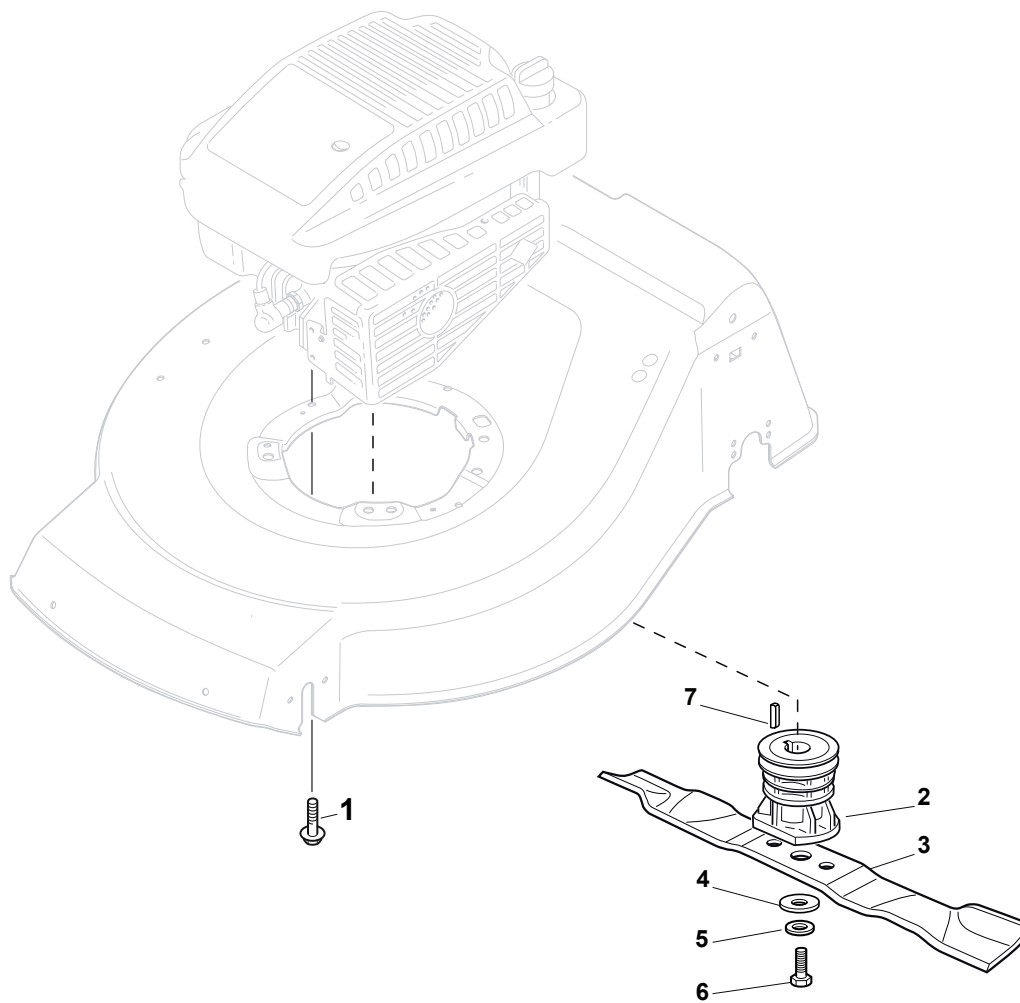

Utgåva Issue 2 - 2016		Kniv Blade			
Pos. Fig.	Antal Q.ty	Art nr Part No	Benämning	Description	Anmärkning Notes
1	3	112735108/1	Skruv	Screw	
2	1	122465607/3	Knivfäste D22,2	Hub With Pulley, Crankshaft Ø 22,2	
3	1	181004397/0	Kniv	Blade Winged	
4	1	122160400/0	Fjäderbricka	Elastic Disc	
5	1	112523080/0	Bricka	Washer	
6	1	112735698/0	Skruv	Screw	
7	1	112139100/0	Kil	Key