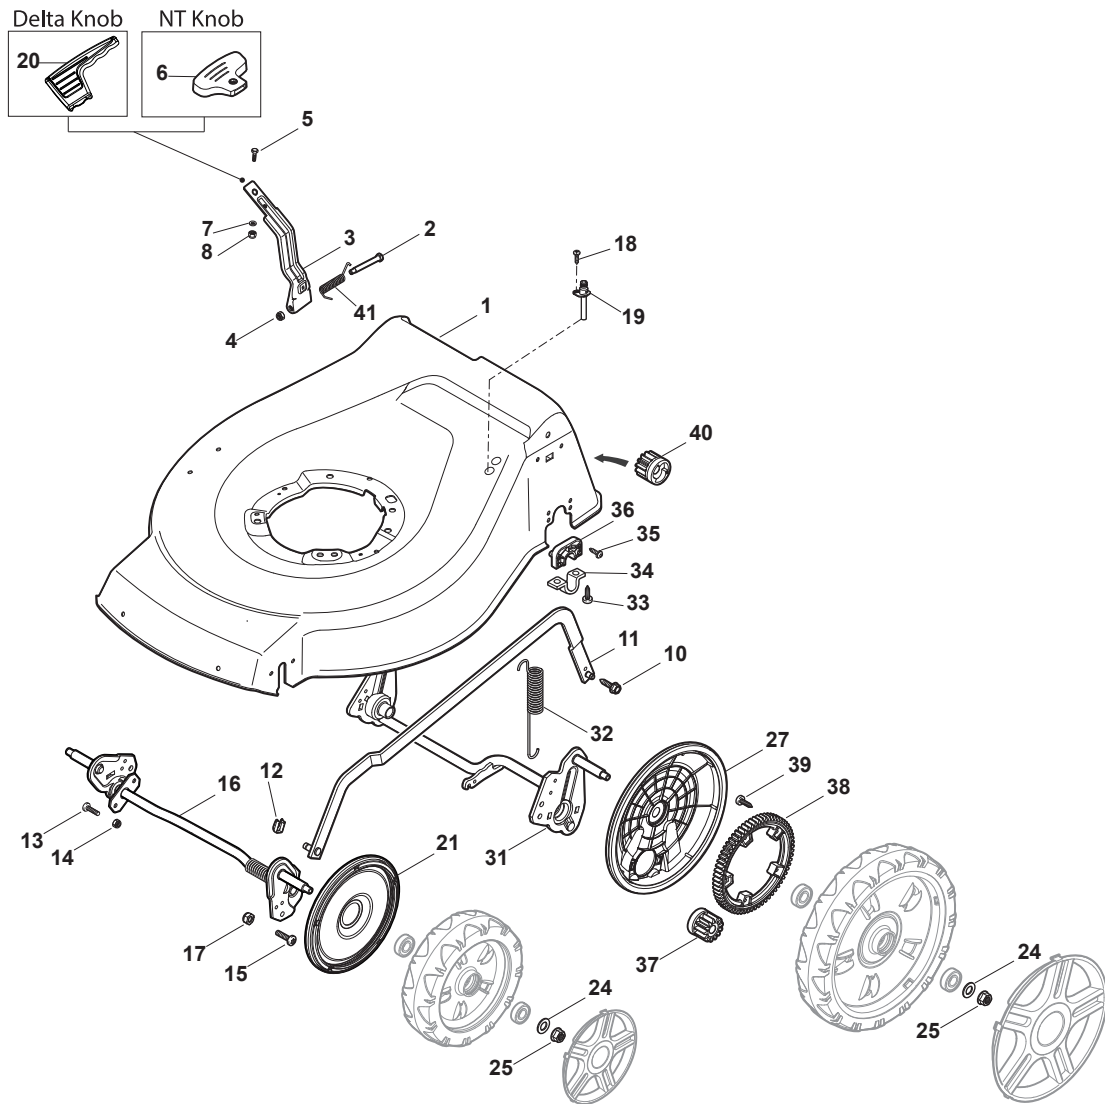

Utgåva Issue 3 - 2015		Kapa och höjdställning		Deck And Height Adjusting	
Pos. Fig.	Antal Quantity	Art nr Part No	Benämning	Description	Anmärkning Notes
20	1	322394522/0	Knopp.Kontroll.Spak Svart.	Knob	Delta Knob
1	1	381004741/0	Chassi-gra	Grey Deck	
2	1	122534131/0	Stift	Pin	
3	1	381003398/0	Höjdställningsspak	Lever, Height Adjustment	
4	1	112154510/0	Mutter	Nut	
5	1	112788512/0	Skruv	Screw	
6	1	322394503/0	Knopp.Kontroll.Spak Svart.	Knob	NT Knob
7	1	112521310/0	Bricka	Washer	
8	1	112150000/0	Mutter	Nut	
10	1	122943013/0	Skruv	Screw	
11	1	381002030/0	Höjdställningsstag	Rod, Height Adjustment	
12	1	112436051/0	Plat	Plate	
13	3	112727803/0	Skruv	Screw	
14	3	112154510/0	Mutter	Nut	
15	1	112727801/0	Skruv	Screw	
16	1	381002883/1	Hjulaxel-fram	Front Wheel Axle	
17	1	112154510/0	Mutter	Nut	
18	1	112728450/0	Skruv	Screw	
19	1	322034002/0	Tvättanslutning Nt (Svart)	Washing Connection	
21	2	322600145/0	Hjulskydd	Protection, Wheel	
24	4	112521350/0	Bricka	Washer	
25	4	112155000/0	Mutter	Nut	
27	2	322600208/0	Hjulskydd	Protection, Wheel	
31	1	381302835/1	Hjulaxel-bakre	Axle, Rear Wheels	
32	1	122450460/0	Fjäder	Spring	
33	4	112728697/0	Skruv	Screw	
34	2	322545152/0	Plat	Plate	
35	4	112728697/0	Skruv	Screw	
36	2	322785304/1	Fäste	Support	
37	1	122570134/0	Drev	Left Pinion	
38	2	322120115/0	Drev	Wheels Crown	
39	6	112728706/0	Skruv	Screw	
40	1	122570133/0	Drev	Right Pinion	
41	1	122446192/0	Fjäder	Spring