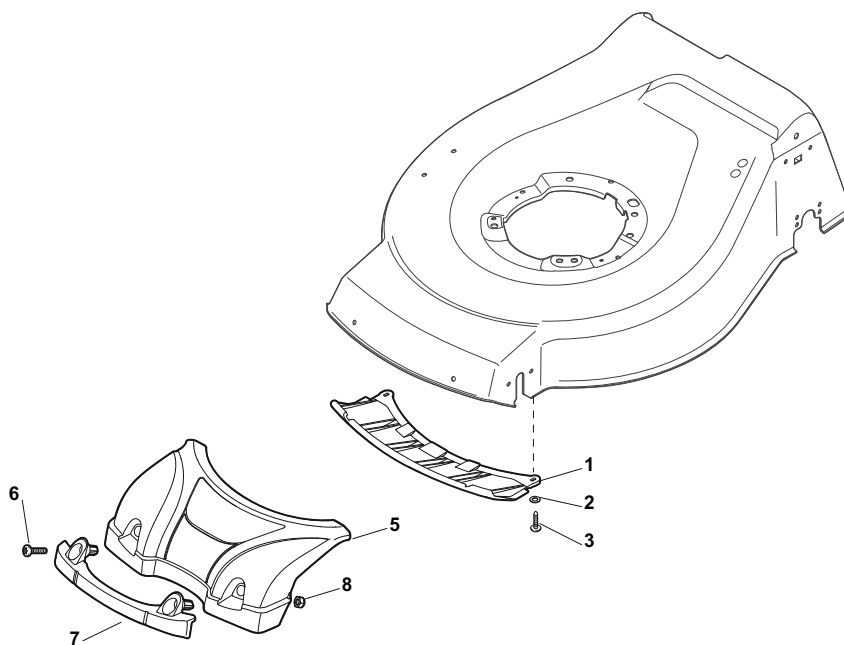

Utgåva Issue 3 - 2015		Mask			
Pos. Fig.	Antal Quantity	Art nr Part No	Benämning	Description	Anmärkning Notes
1	1	322500102/0	Front	Front Combi	
2	2	112523000/1	Bricka	Washer	
3	2	112728124/0	Skruv	Screw	
5	1	322226195/0	Front Stiga Nt48 gra Ncs S8000-N	Mask, Grey	With STIGA Logo
6	2	112727799/0	Skruv	Screw	
7	1	322393639/0	Handtag, främre Gra Ral9022 Ntd	Handle, Grey	
8	2	112154510/0	Mutter	Nut