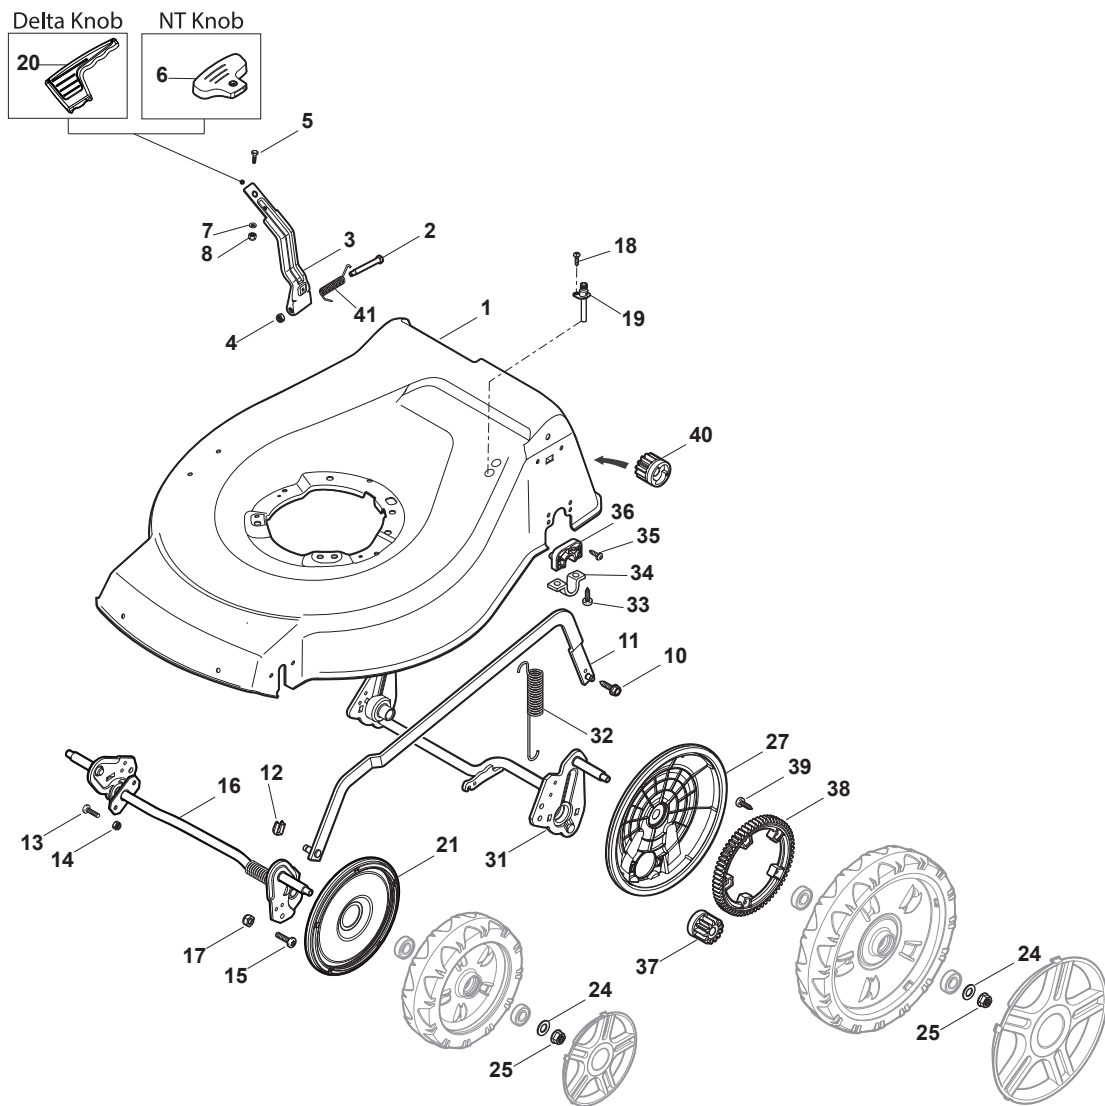

Utgåva Issue 3 - 2015		Kapa och höjdställning		Deck And Height Adjusting	
Pos. Fig.	Antal Quantity	Art nr Part No	Benämning	Description	Anmärkning Notes
20	1	322394522/0	Knopp.Kontroll.Spak Svart.	Knob	Delta Knob
1	1	381004741/0	Chassi-gra	Grey Deck	
2	1	122534131/0	Stift	Pin	
3	1	381003398/0	Höjdställningsspak	Lever, Height Adjustment	
4	1	112154510/0	Mutter	Nut	
5	1	112788512/0	Skruv	Screw	
6	1	322394503/0	Knopp.Kontroll.Spak Svart.	Knob	NT Knob
7	1	112521310/0	Bricka	Washer	
8	1	112150000/0	Mutter	Nut	
10	1	122943013/0	Skruv	Screw	
11	1	381002030/0	Höjdställningsstag	Rod, Height Adjustment	
12	1	112436051/0	Plat	Plate	
13	3	112727803/0	Skruv	Screw	
14	3	112154510/0	Mutter	Nut	
15	1	112727801/0	Skruv	Screw	
16	1	381002883/1	Hjulaxel-fram	Front Wheel Axle	
17	1	112154510/0	Mutter	Nut	
18	1	112728450/0	Skruv	Screw	
19	1	322034002/0	Tvättanslutning Nt (Svart)	Washing Connection	
21	2	322600145/0	Hjulskydd	Protection, Wheel	
24	4	112521350/0	Bricka	Washer	
25	4	112155000/0	Mutter	Nut	
27	2	322600208/0	Hjulskydd	Protection, Wheel	
31	1	381302835/1	Hjulaxel-bakre	Axle, Rear Wheels	
32	1	122450460/0	Fjäder	Spring	
33	4	112728697/0	Skruv	Screw	
34	2	322545152/0	Plat	Plate	
35	4	112728697/0	Skruv	Screw	
36	2	322785304/1	Fäste	Support	
37	1	122570134/0	Drev	Left Pinion	
38	2	322120115/0	Drev	Wheels Crown	
39	6	112728706/0	Skruv	Screw	
40	1	122570133/0	Drev	Right Pinion	
41	1	122446192/0	Fjäder	Spring