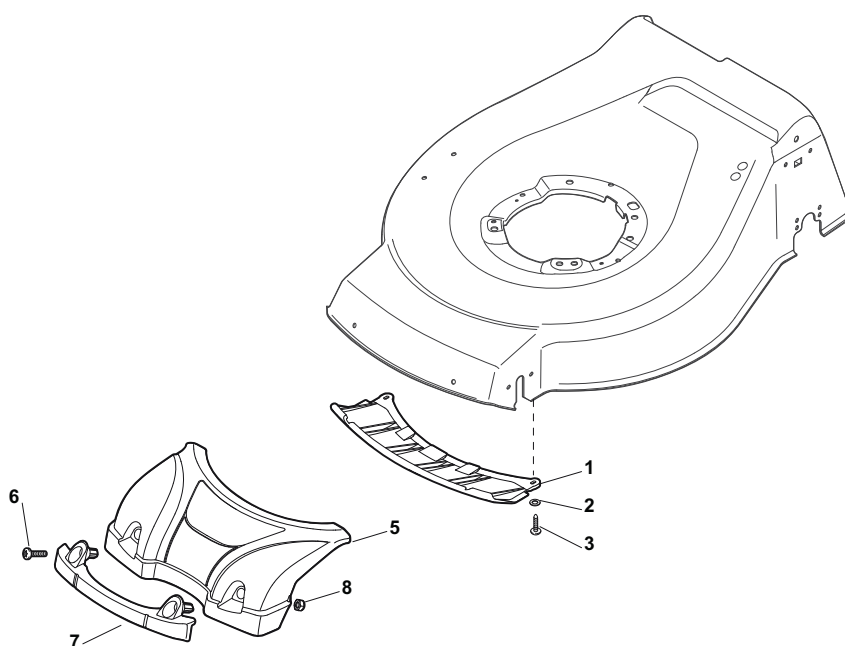

Utgåva Issue 3 - 2015		Mask			
Pos. Fig.	Antal Quantity	Art nr Part No	Benämning	Description	Anmärkning Notes
1	1	322500102/0	Front	Front Combi	
2	2	112523000/1	Bricka	Washer	
3	2	112728124/0	Skruv	Screw	
5	1	322226195/0	Front Stiga Nt48 gra Ncs S8000-N	Mask, Grey	With STIGA Logo
6	2	112727799/0	Skruv	Screw	
7	1	322393639/0	Handtag, främre Gra Ral9022 Ntd	Handle, Grey	
8	2	112154510/0	Mutter	Nut