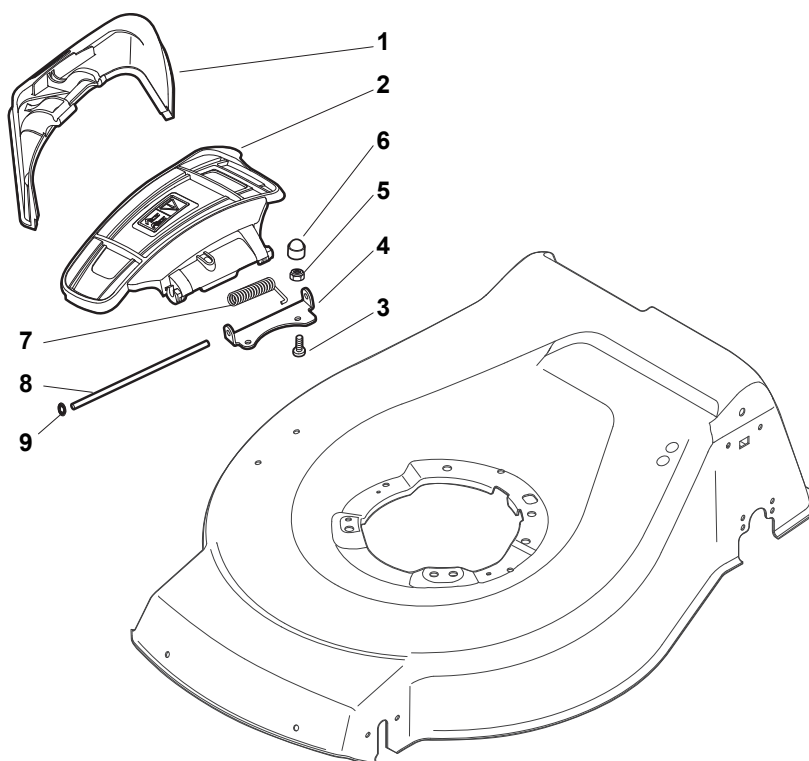

Utgåva Issue 3 - 2016		Utkastskydd Ejection-Guard			
Pos. Fig.	Antal Q.ty	Art nr Part No	Benämning	Description	Anmärkning Notes
8	1	122517869/1	Stift	Pin	
1	1	322108295/1	Utkastskydd	Side Ejection Conveyor	
2	1	322600313/0	Utkastskydd	Ejection Guard	
3	2	112727803/0	Skruv	Screw	
4	1	322806639/0	Fäste	Fulcrum Pin	
5	2	112154510/0	Mutter	Nut	
6	2	118203853/0	Lock	Cap	
7	1	122450456/0	Fjäder	Spring	
9	2	112604896/0	Starlock P6493 6	Crown Fastener