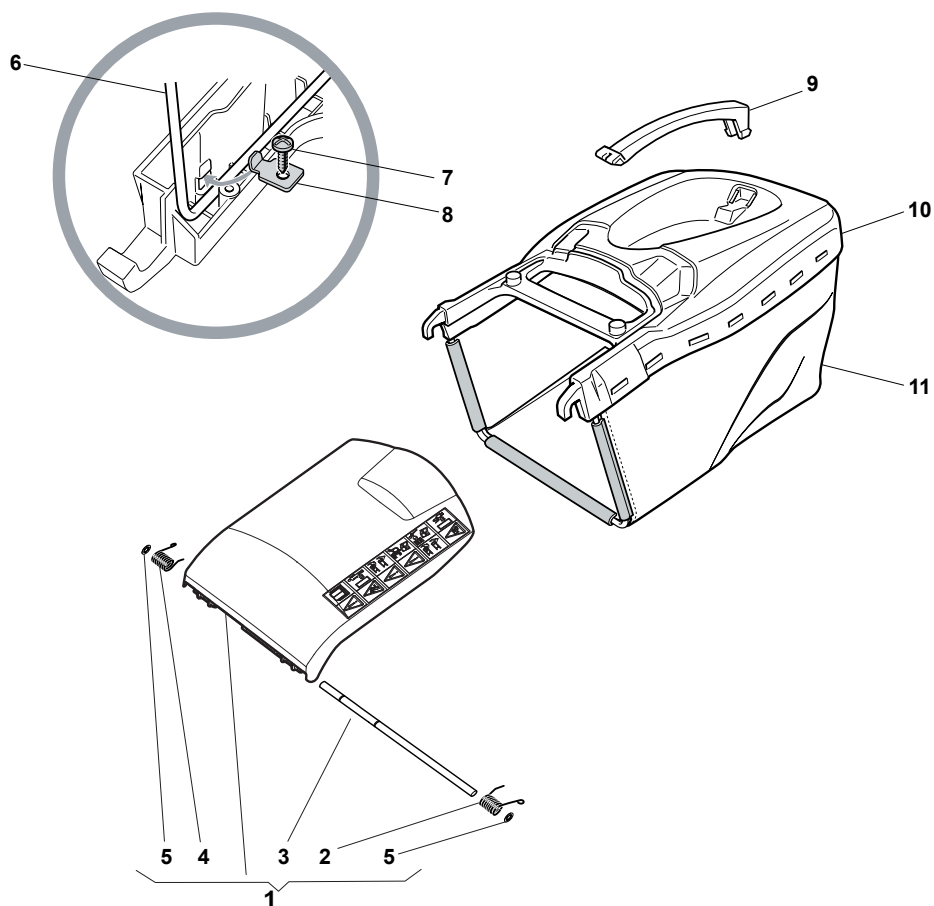

Utgåva Issue 3 - 2016		Gräsuppsamlare Grass-Catcher			
Pos. Fig.	Antal Q.ty	Art nr Part No	Benämning	Description	Anmärkning Notes
1	1	381008129/0	Lucka-gul	Stone Guard, Yellow	Yellow
2	1	122450466/0	Fjäder	Left Spring	
3	1	122517882/0	Stift	Pin	
4	1	122450465/0	Fjäder	Right Spring	
5	2	112604899/0	Starlock	Crown Fastener	
6	1	122608505/0	Tradbygel	Stiffening	
7	2	112728680/0	Skruv	Screw	
8	2	322545159/0	Plat	Plate	
9	1	322393721/0	Handtag	Handle	Grey
10	1	381486031/0	Uppsaml.Överdel	Grass-Box, Upper	Grey
11	1	181002345/0	Uppsamlingsäck	Box, Fabric