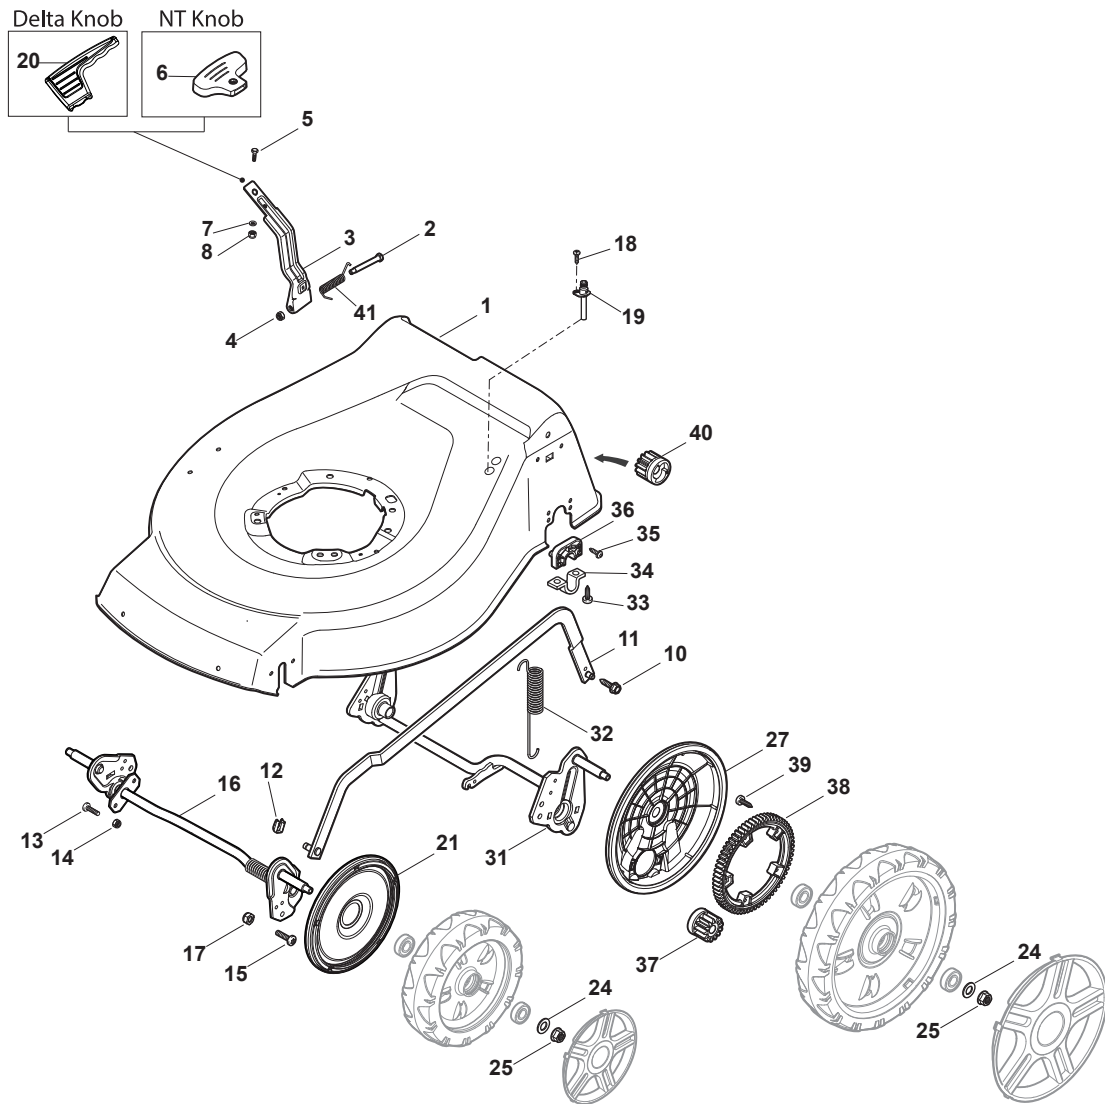

Utgåva Issue 3 - 2016		Kapa och höjdställning		Deck And Height Adjusting	
Pos. Fig.	Antal Q.ty	Art nr Part No	Benämning	Description	Anmärkning Notes
1	1	381004732/0	Chassi-gra	Grey Deck	
2	1	122534131/0	Stift	Pin	
3	1	381003398/0	Höjdställningsspak	Lever, Height Adjustment	
4	1	112154510/0	Mutter	Nut	
5	1	112788512/0	Skruv	Screw	
6	1	322394503/0	Knopp.Kontroll.Spak Svart.	Knob	NT Knob
7	1	112521310/0	Bricka	Washer	
8	1	112150000/0	Mutter	Nut	
10	1	122943013/0	Skruv	Screw	
11	1	381002032/0	Höjdställningsstag	Rod, Height Adjustment	
12	1	112436051/0	Plat	Plate	
13	3	112727803/0	Skruv	Screw	
14	3	112154510/0	Mutter	Nut	
15	1	112727801/0	Skruv	Screw	
16	1	381002887/1	Hjulaxel-fram	Front Wheel Axle	
17	1	112154510/0	Mutter	Nut	
18	1	112728450/0	Skruv	Screw	
19	1	322034002/0	Tvättanslutning Nt (Svart)	Washing Connection	
20	1	322394522/0	Knopp.Kontroll.Spak Svart.	Knob	Delta Knob
21	2	322600145/0	Hjulskydd	Protection, Wheel	
24	4	112521350/0	Bricka	Washer	
25	4	112155000/0	Mutter	Nut	
27	2	322600208/0	Hjulskydd	Protection, Wheel	
31	1	381302835/1	Hjulaxel-bakre	Axle, Rear Wheels	
32	1	122450460/0	Fjäder	Spring	
33	4	112728697/0	Skruv	Screw	
34	2	322545152/0	Plat	Plate	
35	4	112728697/0	Skruv	Screw	
36	2	322785304/1	Fäste	Support	
37	1	122570134/0	Drev	Left Pinion	
38	2	322120115/0	Drev	Wheels Crown	
39	6	112728706/0	Skruv	Screw	
40	1	122570133/0	Drev	Right Pinion	
41	1	122446192/0	Fjäder	Spring