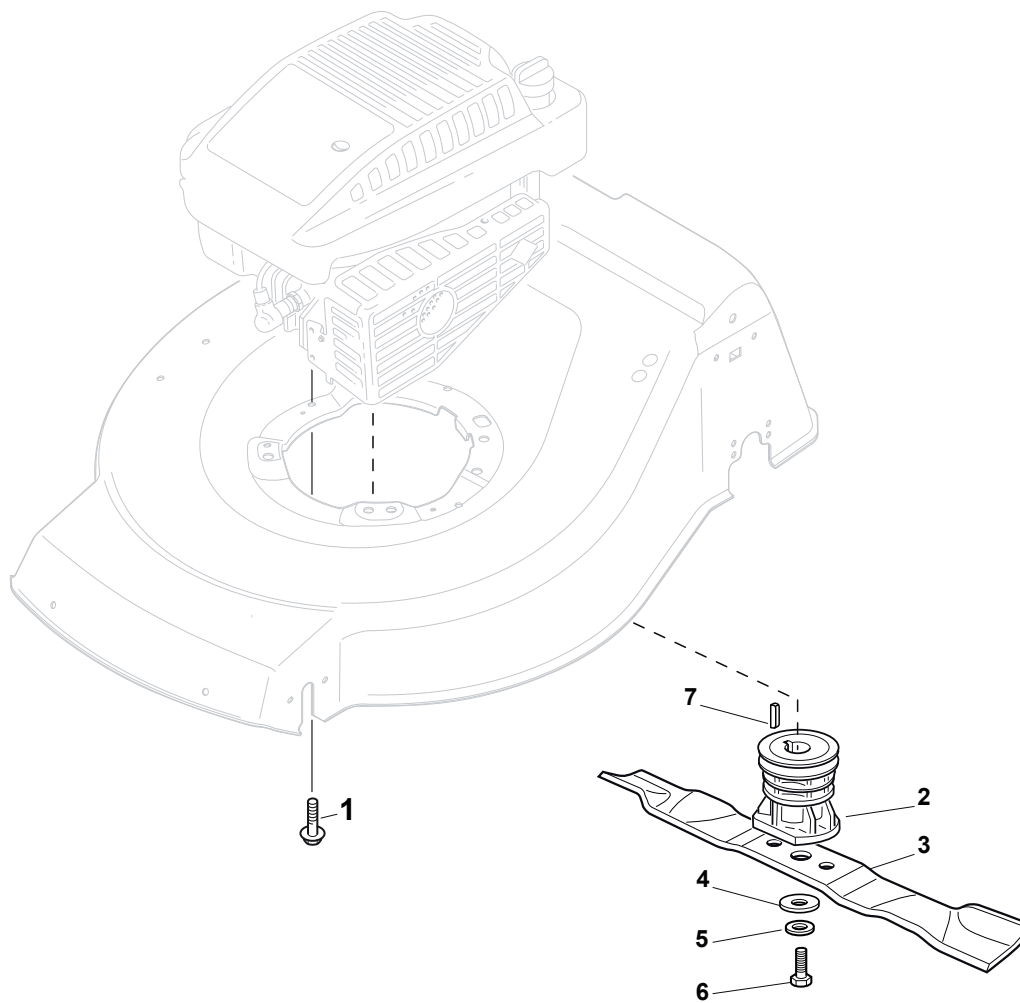

Utgåva Issue 3 - 2016		Kniv Blade			
Pos. Fig.	Antal Q.ty	Art nr Part No	Benämning	Description	Anmärkning Notes
1	3	112735108/1	Skruv	Screw	
2	1	122465607/3	Knivfäste D22,2	Hub With Pulley, Crankshaft Ø 22.2	
3	1	181004398/0	Kniv	Blade Winged	
4	1	122160400/0	Fjäderbricka	Elastic Disc	
5	1	112523080/0	Bricka	Washer	
6	1	112735698/0	Skruv	Screw	
7	1	112139100/0	Kil	Key