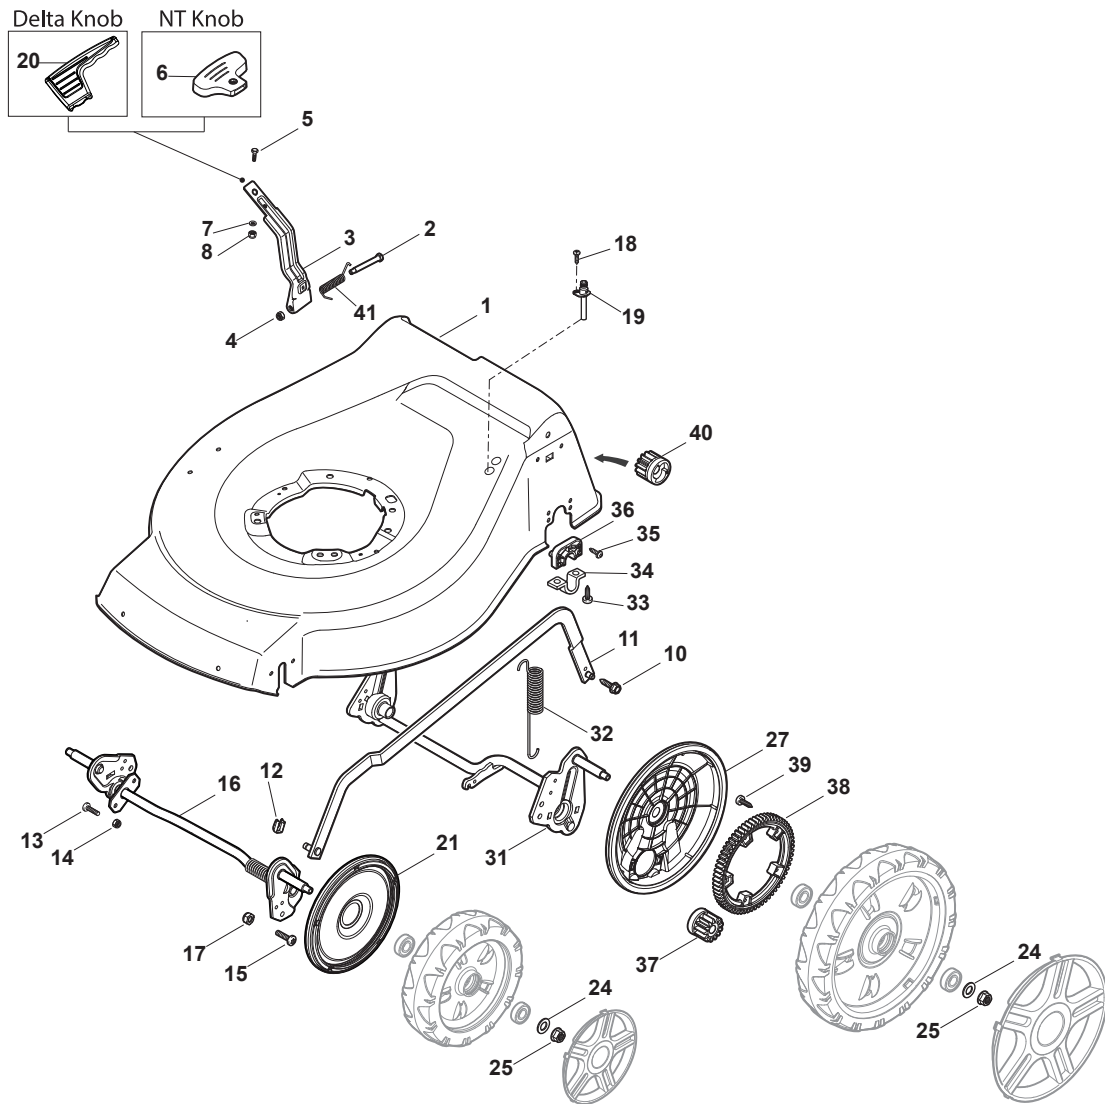

Utgåva Issue 8 - 2015		Kapa och höjdställning		Deck And Height Adjusting	
Pos. Fig.	Antal Quantity	Art nr Part No	Benämning	Description	Anmärkning Notes
20	1	322394522/0	Knopp.Kontroll.Spak Svart.	Knob	Delta Knob
1	1	381004732/0	Chassi-gra	Grey Deck	Side Discharge
2	1	122534131/0	Stift	Pin	
3	1	381003398/0	Höjdställningsspak	Lever, Height Adjustment	
4	1	112154510/0	Mutter	Nut	
5	1	112788512/0	Skruv	Screw	
6	1	322394503/0	Knopp.Kontroll.Spak Svart.	Knob	NT Knob
7	1	112521310/0	Bricka	Washer	
8	1	112150000/0	Mutter	Nut	
10	1	122943013/0	Skruv	Screw	
11	1	381002032/0	Höjdställningsstag	Rod, Height Adjustment	
12	1	112436051/0	Plat	Plate	
13	3	112727803/0	Skruv	Screw	
14	3	112154510/0	Mutter	Nut	
15	1	112727801/0	Skruv	Screw	
16	1	381002887/1	Hjulaxel-fram	Front Wheel Axle	
17	1	112154510/0	Mutter	Nut	
18	1	112728450/0	Skruv	Screw	
19	1	322034002/0	Tvättanslutning Nt (Svart)	Washing Connection	
21	2	322600145/0	Hjulskydd	Protection, Wheel	
24	4	112521350/0	Bricka	Washer	
25	4	112155000/0	Mutter	Nut	
27	2	322600208/0	Hjulskydd	Protection, Wheel	
31	1	381302835/1	Hjulaxel-bakre	Axle, Rear Wheels	
32	1	122450460/0	Fjäder	Spring	
33	4	112728697/0	Skruv	Screw	
34	2	322545152/0	Plat	Plate	
35	4	112728697/0	Skruv	Screw	
36	2	322785304/1	Fäste	Support	
37	1	122570134/0	Drev	Left Pinion	
38	2	322120115/0	Drev	Wheels Crown	
39	6	112728706/0	Skruv	Screw	
40	1	122570133/0	Drev	Right Pinion	
41	1	122446192/0	Fjäder	Spring