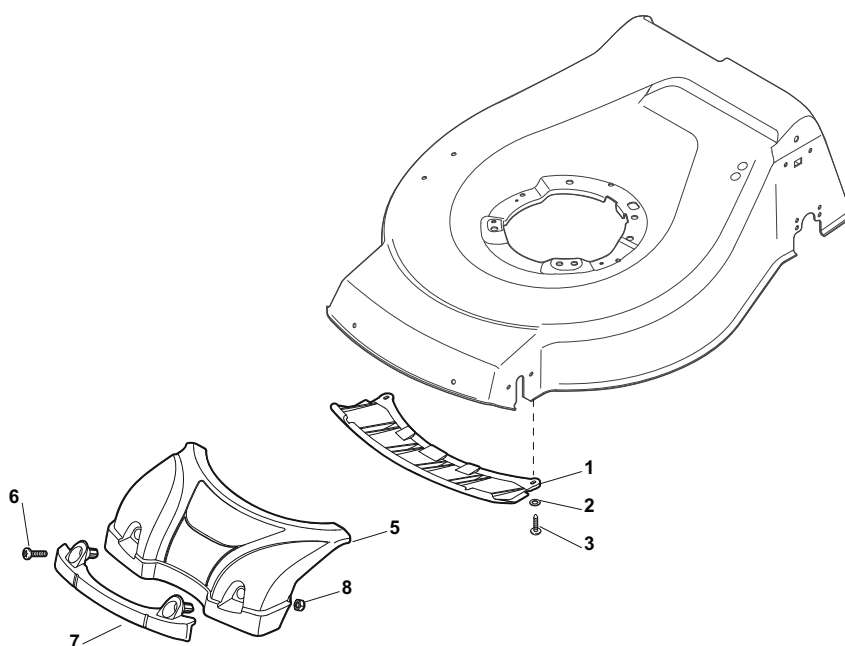

Utgåva Issue 8 - 2015		Mask			
Pos. Fig.	Antal Quantity	Art nr Part No	Benämning	Description	Anmärkning Notes
1	1	322500103/0	Front	Front Combi	
2	2	112523000/1	Bricka	Washer	
3	2	112728124/0	Skruv	Screw	
5	1	322226196/0	Front gra Ncs S8000-N	Mask, Grey Ncs S8000-N	With STIGA Logo
6	2	112727799/0	Skruv	Screw	
7	1	322393639/0	Handtag, främre Gra Ral9022 Ntd	Handle, Grey	
8	2	112154510/0	Mutter	Nut