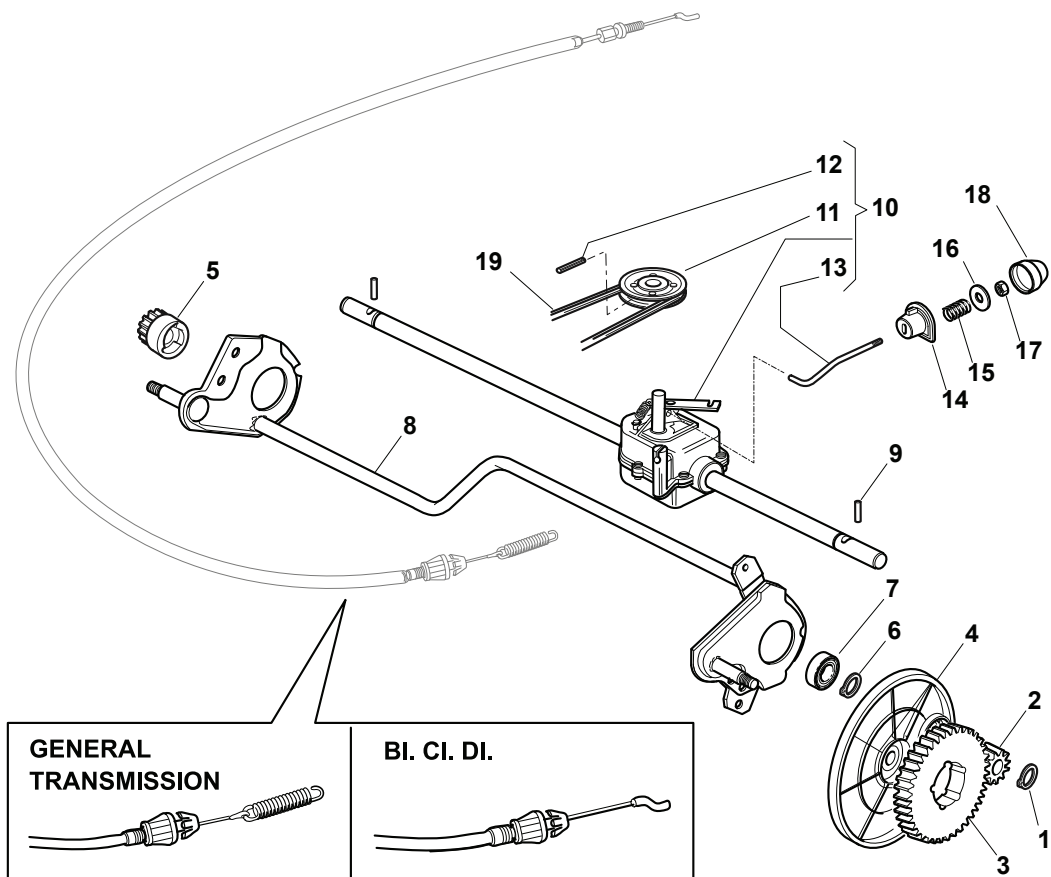

Utgåva Issue 3 - 2015		Bakhjulsdrivning		Transmission	
Pos. Fig.	Antal Quantity	Art nr Part No	Benämning	Description	Anmärkning Notes
1	2	112608600/0	Segersäkringsåkring	Seeger	
2	1	122570120/1	Drev	Pinion Left	
3	2	122120105/1	Kransdrev	Ring Gear	
4	2	322600268/0	Plasthjulsskydd	Protection, Wheel	
5	1	122570110/1	Drev	Pinion Right	
6	2	112608600/0	Segersäkringsåkring	Seeger	
7	2	119216035/0	Lager	Bearing	
8	1	381302867/0	Hjulaxel-bakre	Axle, Rear Wheels	
9	2	122753000/0	Spännstift	Pin	
10	1	181003079/1	Transmission (Svart)	Gear Box (Black)	(GT)
10	1	181003082/1	Transmission (Gra)	Gear Box Bi.Ci.Di (Grey)	(Bi. Ci. Di.)
11	1	122601909/0	Remskiva	Pulley	
12	1	112645705/0	Spännstift	Elastic Pin	
13	1	122033281/0	Justerstang	Adjustment Rod	
14	1	122041957/1	Bussning	Bushing	
15	1	122450063/0	Fjäder	Spring	
16	1	322680009/0	Bricka	Washer	
17	1	112154510/0	Mutter	Nut	
18	1	122110230/0	Navkapsel	Hub Cover	
19	1	135064150/0	Drivrem	Belt