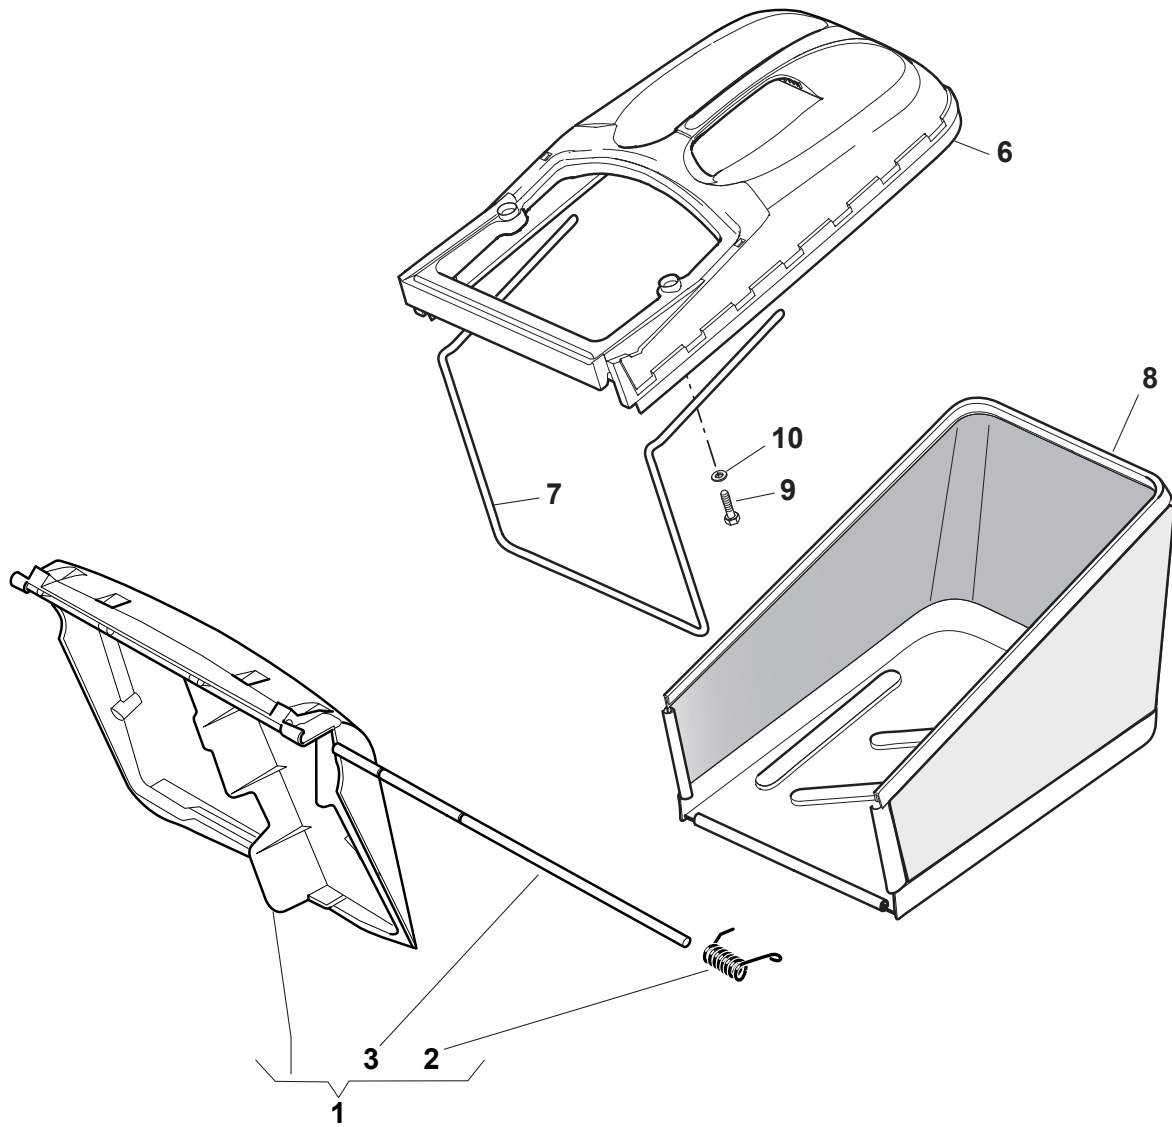

Utgåva Issue 3 - 2015		Gräsuppsamlare Grass-Catcher			
Pos. Fig.	Antal Quantity	Art nr Part No	Benämning	Description	Anmärkning Notes
1	1	381008050/0	Lucka - svart	Stone Guard, Black	Black
2	1	122451000/0	Fjäder	Spring	
3	1	122517856/1	Stift	Pin	
6	1	322486102/0	Uppsamlarlock	Fabrix/Plastic Grassc. Upper P	
7	1	122608526/0	Förstärkningsbygel	Grasscatch. Lower Stiffening A	
8	1	181002212/0	Uppsamlings säck	Box, Fabric	
9	2	112728680/0	Skruv	Screw	
10	2	112523050/0	Bricka	Washer