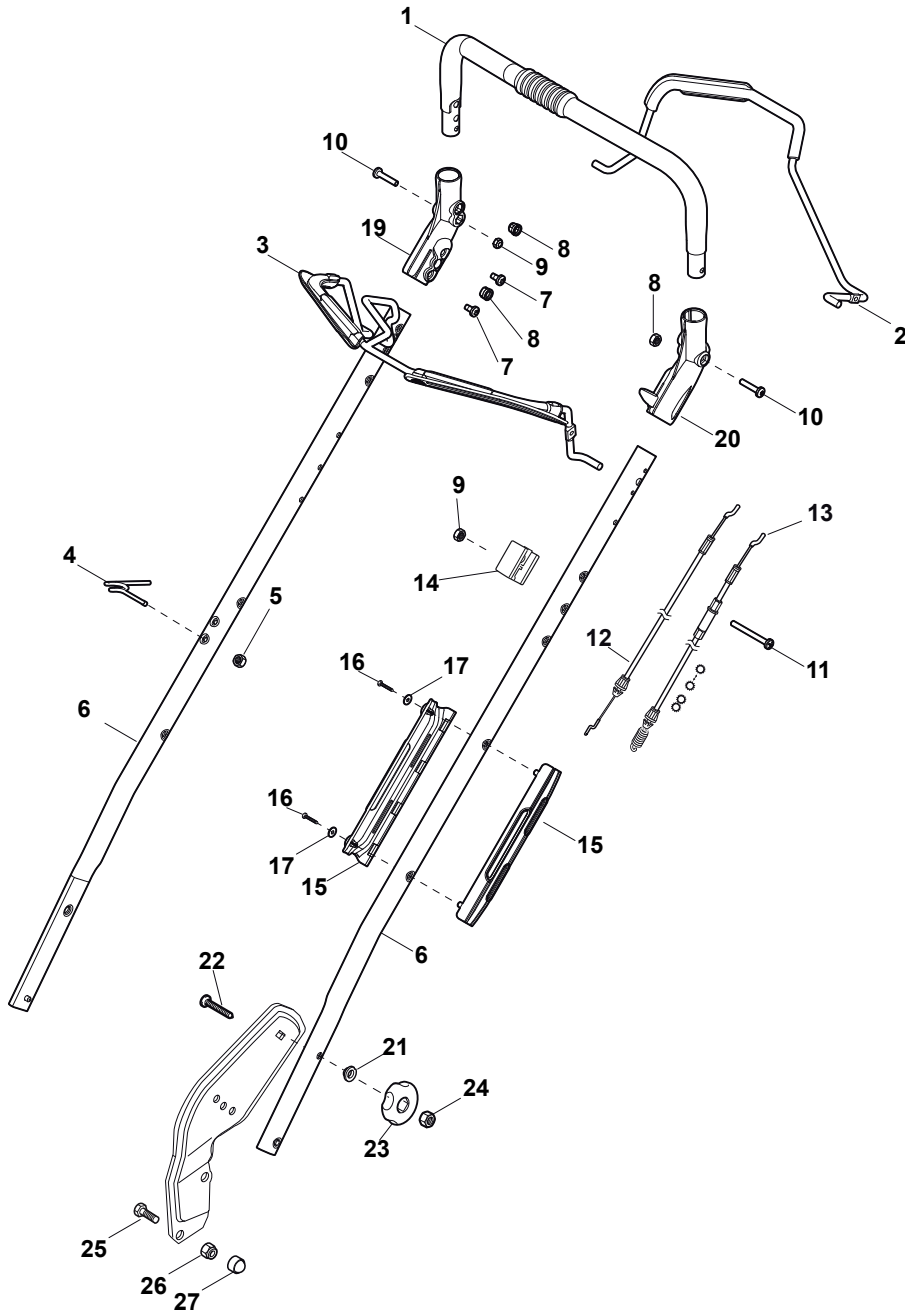

Utgåva Issue 3 - 2015		Reglage, övre Handle, Upper Part			
Pos. Fig.	Antal Quantity	Art nr Part No	Benämning	Description	Anmärkning Notes
3	1	381003472/0	Reglagebygel	Lever, Engine Brake	
1	1	381006670/2	Styrrör	Handle Tube	
2	1	381003349/0	Bygel Drivning	Lever, Driving	
4	1	122430309/0	Fjäder	Spring	
5	1	112154330/0	Mutter	Nut	
6	2	381007047/0	Handtag gra överdel Dmxnp	Handle Grey Upper Part	
7	4	112735662/1	Skruv	Screw	
8	4	322041967/1	Bussning	Bushing	
9	3	112154510/0	Mutter	Nut	
10	2	112728721/0	Skruv	Screw	
11	1	112727786/0	Skruv	Screw	
12	1	181030101/0	Motorbromswire	Cable, Thread Engine Brake	
13	1	181030078/0	Motorbromswire	Cable, Thread Engine Brake	
14	1	322551639/0	Plat	Fixed Plate	
15	2	322806644/0	Skydd	Protection	
16	2	112727812/0	Skruv	Screw	
17	2	112523000/1	Bricka	Washer	
19	1	322488301/0	Joining Bussning Ho	Joint Sleeve Grey Right	
20	1	322488303/0	Joining Bussning Va	Joining Sleeve Grey Left	
21	2	122671651/0	Bricka	Washer	
22	2	112819105/0	Skruv	Screw	
23	2	322399804/1	Mutter	Nut	
24	2	112293200/0	Mutter	Nut	
25	2	112793301/0	Skruv	Screw	
26	2	112155000/0	Mutter	Nut	
27	2	118203854/0	Skruv	Screw