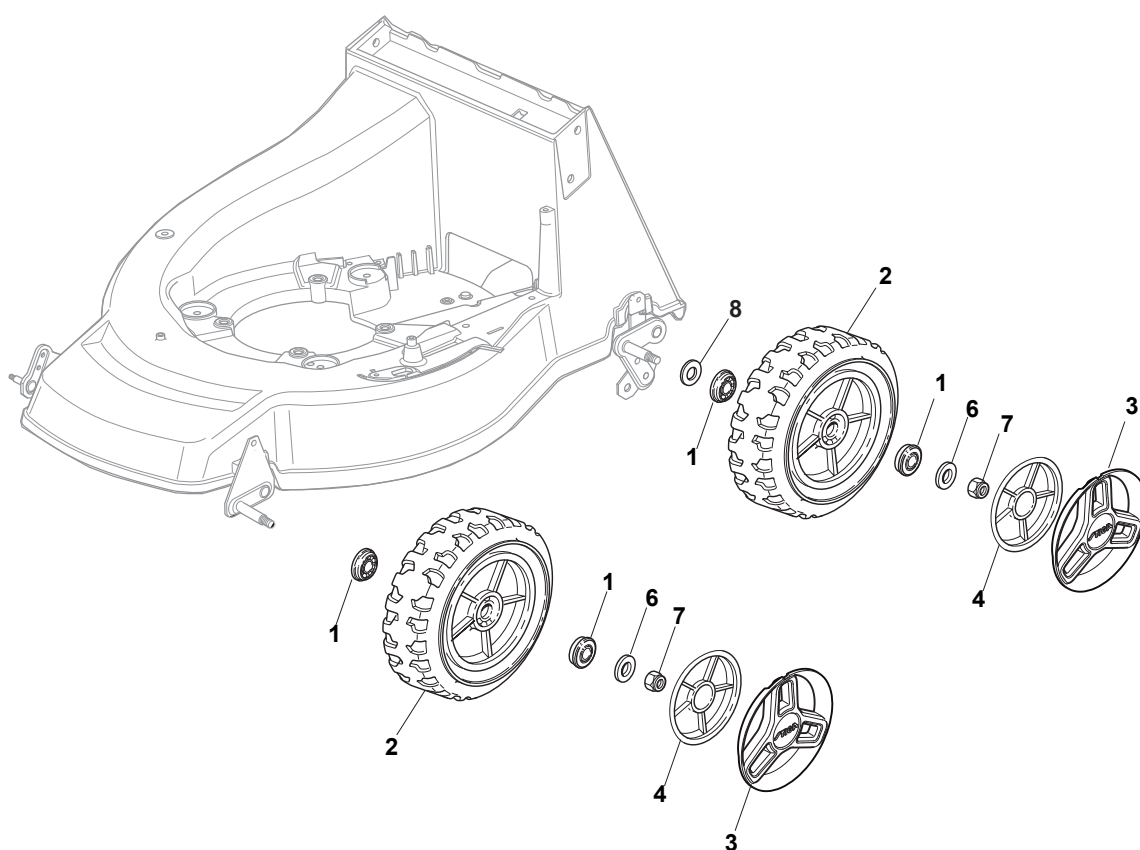

Utgåva Issue 3 - 2015		Hjul och navkapsel Wheels and Hub Caps			
Pos. Fig.	Antal Quantity	Art nr Part No	Benämning	Description	Anmärkning Notes
4	4	322110756/0	Mutter	Nut	
1	8	119216035/0	Lager	Bearing	
2	4	381007490/0	Hjul	Wheel	
3	4	322110755/0	Navkapsel Gra	Hub Cap Grey	
6	8	112521350/0	Bricka	Washer	
7	8	112155000/0	Mutter	Nut	
8	2	112521350/0	Bricka	Washer