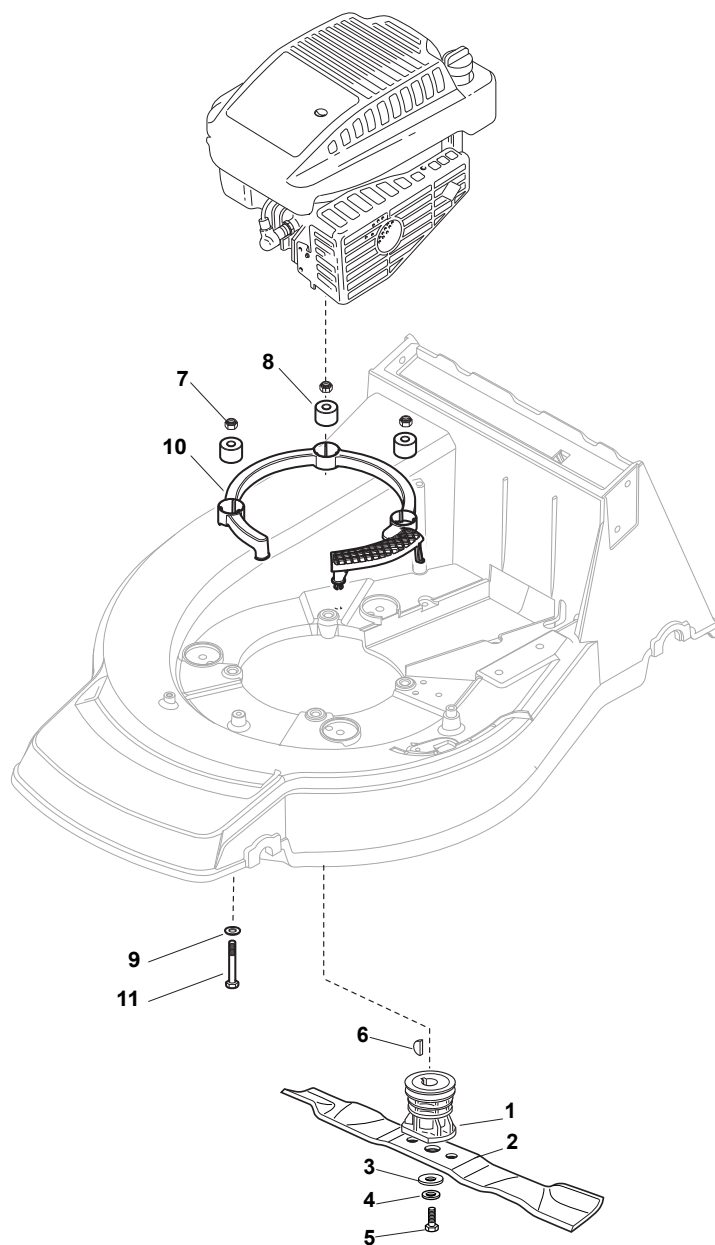

Utgåva Issue 3 - 2015		Kniv Blade			
Pos. Fig.	Antal Quantity	Art nr Part No	Benämning	Description	Anmärkning Notes
1	1	122465638/1	Knivfäste	Hub With Pulley, Crankshaft Ø 22.2	
2	1	181004366/2	Kniv	Blade	
3	1	122160400/0	Fjäderbricka	Elastic Disc	
4	1	112523080/0	Bricka	Washer	
5	1	112736815/0	Skruv	Screw	
6	1	112139100/0	Kil	Key	
7	3	112154210/0	Mutter	Nut	
8	3	122170835/0	Distans	Spacer	
9	3	112521350/0	Bricka	Washer	
10	1	322170964/0	Skydd	Protection	
11	3	112692050/0	Skruv	Screw