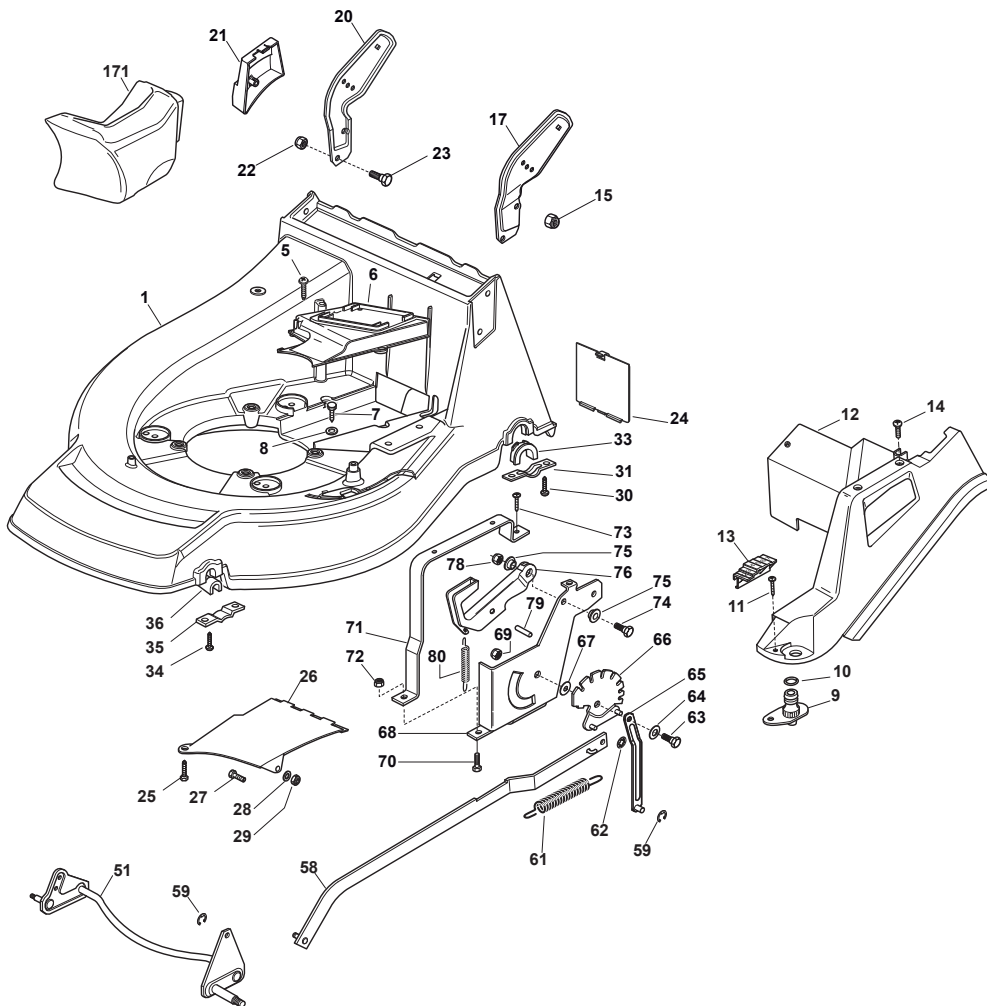

Utgåva Issue 3 - 2015		Kapa och höjdställning		Deck And Height Adjusting	
Pos. Fig.	Antal Quantity	Art nr Part No	Benämning	Description	Anmärkning Notes
25	1	112729600/0	Skruv	Screw	
26	1	322108205/1	Ledplåt	Conveyor	
1	1	381004744/0	Chassi-gra	Grey Deck	
5	2	112728522/0	Skruv	Screw	
6	1	322060200/1	Remskydd	Belt Protection	Not For BBC Models
7	1	112731350/0	Skruv	Screw	
8	2	112523040/0	Bricka	Washer	
9	1	122034000/0	Washing Connection	Washing Connection	
10	1	119035000/0	O-Ring	Or Ring	
11	3	112728519/0	Skruv	Screw	
12	1	322060144/3	Hus	Deck, Adjustment	
13	1	122570200/0	Lasplatta	Position Plate	
14	1	112728520/0	Skruv	Screw	
15	2	112155000/0	Mutter	Nut	
17	1	322778397/1	Fäste-vä	Left Bracket	
20	1	322778396/1	Fäste-hö	Right Bracket	
21	1	122601001/0	Skydd	Right Bracket Protection	
22	2	112155000/0	Mutter	Nut	
23	2	112793301/0	Skruv	Screw	
24	1	122595352/0	Lock	Inspection Door	
25	1	112731350/0	Skruv	Screw	
27	1	112789000/0	Skruv	Screw	
28	1	112523020/0	Bricka	Washer	
29	1	112154330/0	Mutter	Nut	
30	4	112731350/0	Skruv	Screw	
31	2	322545147/0	Plåt	Plate	
33	2	322038407/0	Bussning	Brass	
34	4	112731350/0	Skruv	Screw	
35	2	322545156/0	Plåt	Plate	
36	2	122038400/1	Bussning	Brass	
51	1	381302865/0	Axel, Framhjul	Axle, Front Wheels	
58	1	381002040/1			
59	2	112000930/0	Lasring	Benzing Ring	
61	1	122446187/0	Fjäder	Spring	
62	2	112604899/0	Starlock	Crown Fastener	
63	1	122529662/0	Stift	Fulcrum Pin	
64	1	322672151/0	Bricka	Antifriction Washer	
65	1	381001269/0	Hjulaxel-bakre	Rear Wheel Axle	
66	1	381000479/1	Höjdställning sektor	Sector, Height Adjustment	
66	1	381000479/2	Höjdställning sektor	Sector, Height Adjustment	
67	1	322672152/0	Bricka	Antifriction Washer	
68	1	322785109/0	Fäste	Support, Height Adjustment	
69	1	112155000/0	Mutter	Nut	
70	2	112793301/0	Skruv	Screw	
71	1	322785113/0	Handtagsstöd	Handle Support	
72	2	112293201/0	Mutter	Nut	
73	1	112729600/0	Skruv	Screw	
74	1	112793301/0	Skruv	Screw	
75	2	125038002/1	Bussning	Bushing