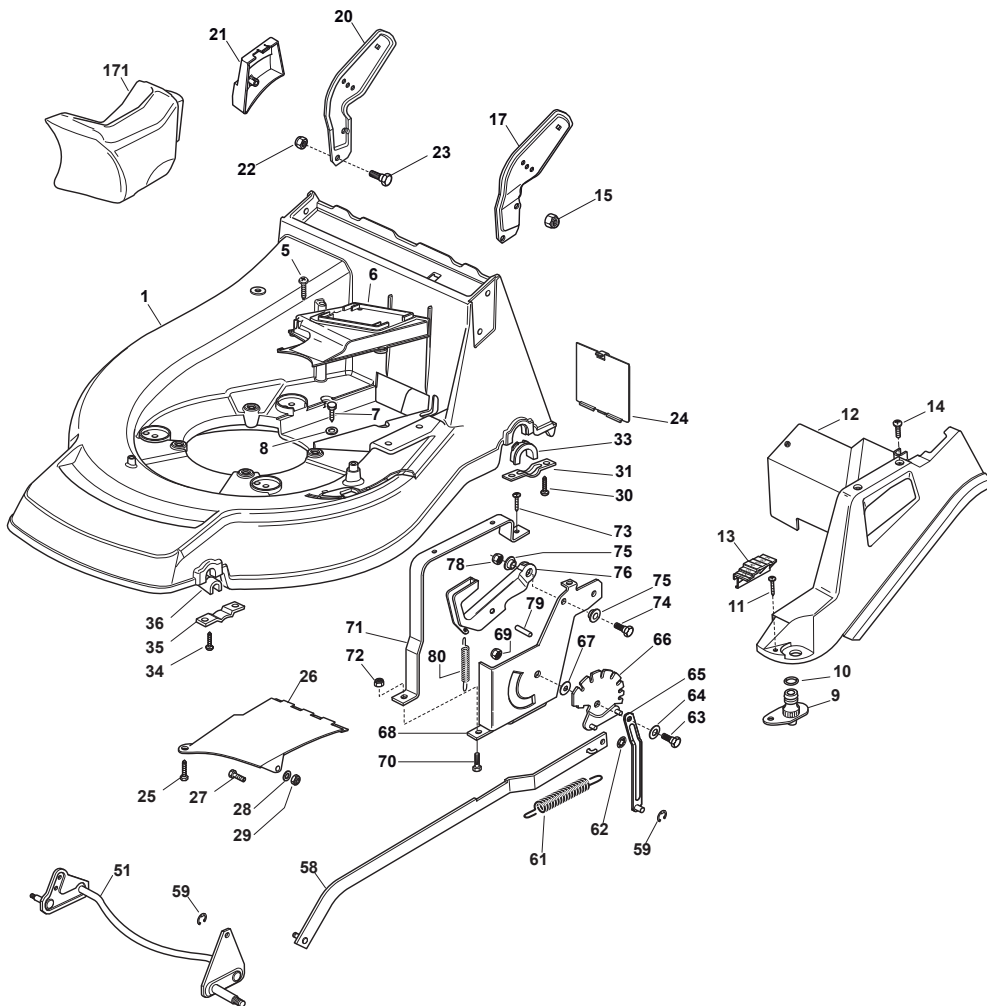

Utgåva Issue 3 - 2015		Kapa och höjdställning Deck And Height Adjusting			
Pos. Fig.	Antal Quantity	Art nr Part No	Benämning	Description	Anmärkning Notes
76	1	322393611/2	Höjdställningsspak	Height Adjustment Handle	
78	1	112293201/0	Mutter	Nut	
79	1	112622640/0	Spännstift	Pin	
80	1	122446175/0	Fjäder	Spring	
171	1	322140224/1	Mulcherinsats	Cap