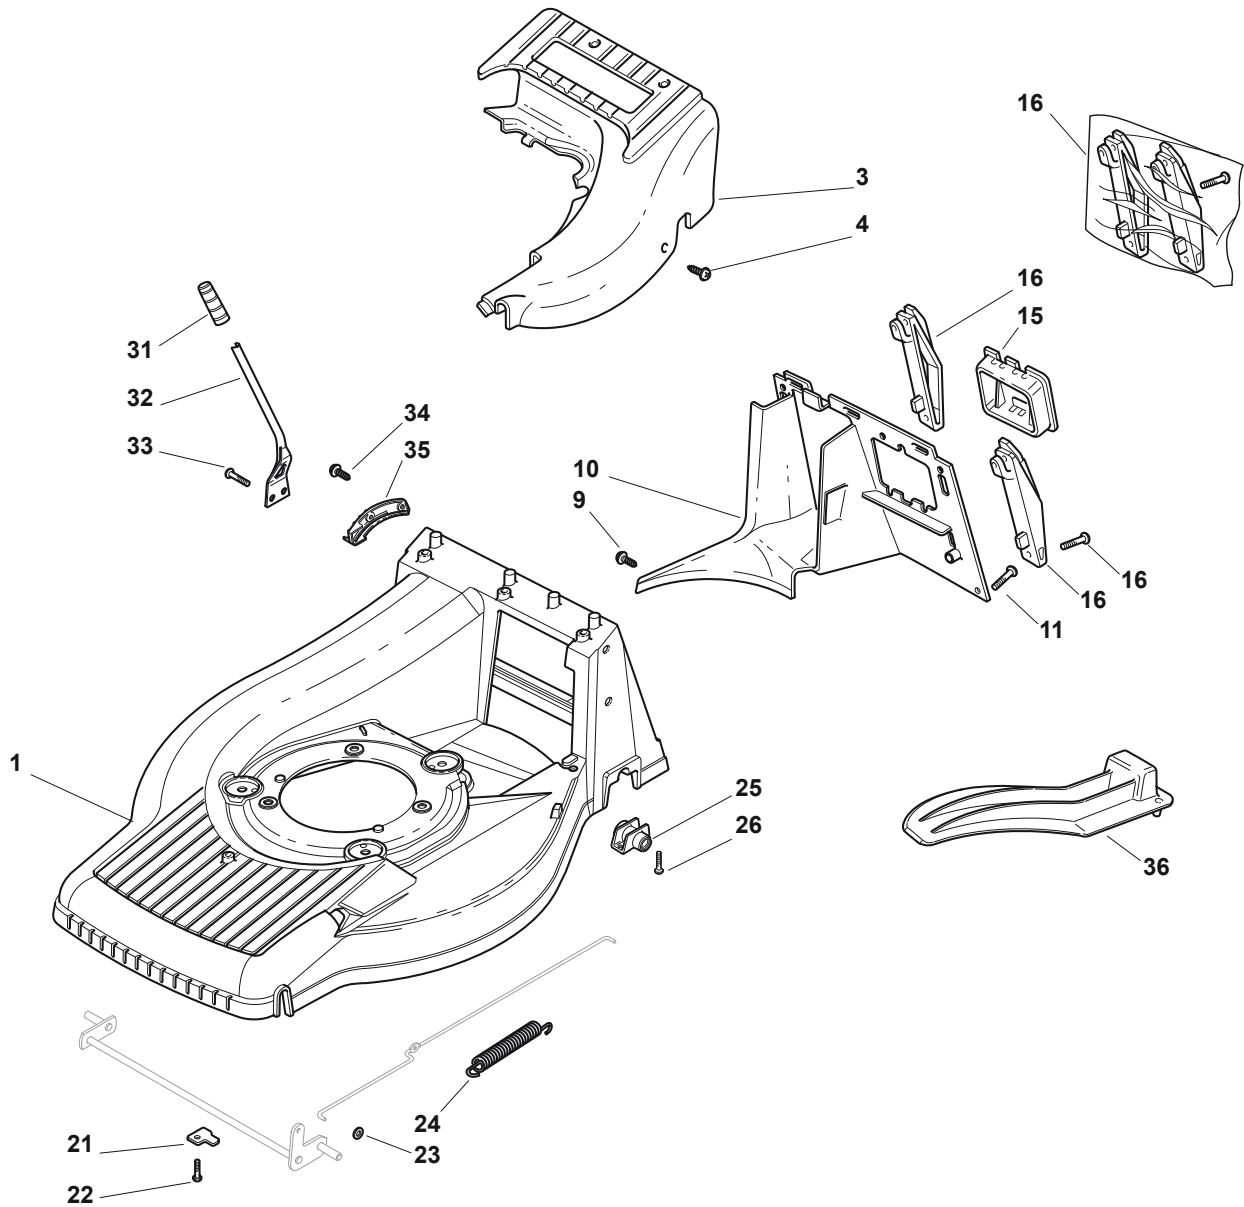

Reservdelskatalog Parts Catalogue

TURBO PRO 50 S

292502038/S14 - Season 2015

- Use GLOBAL GARDEN PRODUCT Genuine Spare Parts specified in the parts list for repair and/or replacement.
 - The contents described in the parts list may change due to improvement.
 - The drawings of the spare parts are only indicative and might not represent the part in question exactly.
 - The indications "right" - "left" - "front" - "rear" refer to the position of the operator when using the machine.
- When placing orders of parts for repair and/or replacement, make sure that the illustrated parts list is the one applying to the machine's year of manufacture, as shown on the identification plate attached to the machine.

www.stiga.com

Utgåva Issue 3 - 2015		Kapa och höjdställning		Deck And Height Adjusting	
Pos. Fig.	Antal Quantity	Art nr Part No	Benämning	Description	Anmärkning Notes
1	1	381004737/0	Chassi-gra	Grey Deck	
3	1	322060176/0	Skydd	Carter, Grey	
4	3	112728300/0	Skruv	Screw	
9	1	112728300/0	Skruv	Screw	
10	1	322108277/0	Bakre skyddLuftledare	Rear Conveyor Assy	
11	3	112735664/0	Skruv	Screw	
15	1	322109531/0	BatteriKapa	Battery Cover	
16	1	381008658/1	Uppsamlarebox Fäste Outfit	Grassbox Support Outfit	
21	2	322545160/0	Plat	Front Axle Plate	
22	2	112735664/0	Skruv	Screw	
23	2	112604898/0	Starlock P6703 7	Crown Fastener	
24	1	122446181/0	Fjäder	Spring	
25	2	322785153/0	Lagerstöd	Gear Box Support	
26	4	112735664/0	Skruv	Screw	
31	1	322399808/0	Knopp	Knob	
32	1	322321515/0	Höjdställningsspak	Lever, Height Adjustment	
33	2	112735661/0	Skruv	Screw	
34	2	112728300/0	Skruv	Screw	
35	1	322735563/0	Höjjustering sektor	Sector, Height Adjustment	
36	1	322140231/0	Mulchplugg	Deflector	