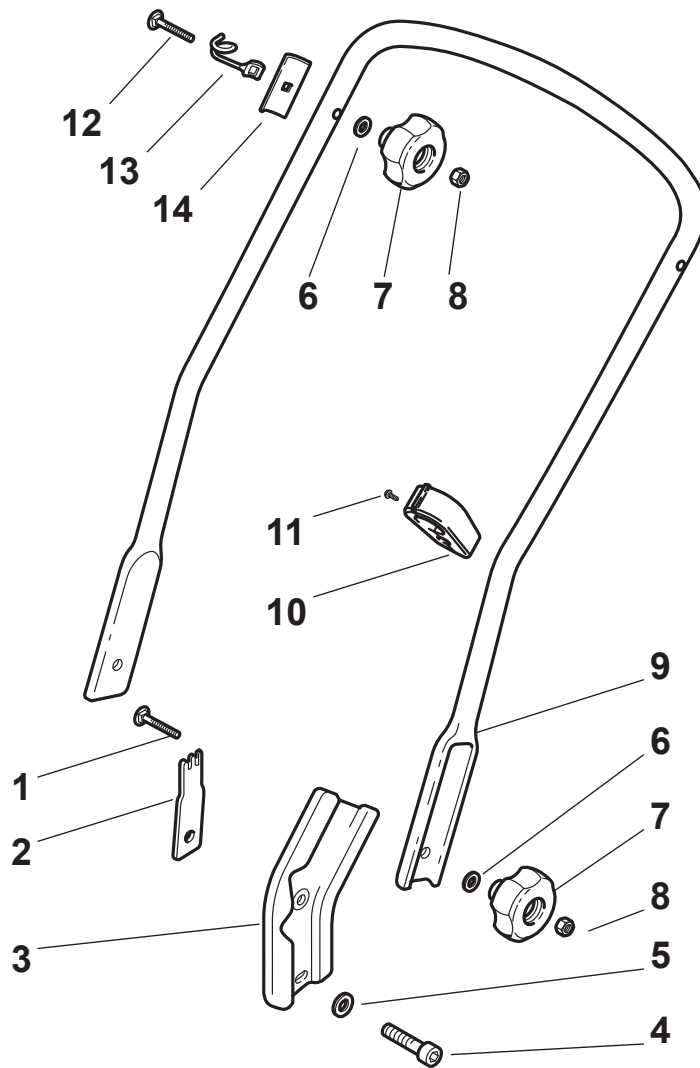

Utgåva Issue 3 - 2015		Reglage, nedre Handle, Lower Part			
Pos. Fig.	Antal Quantity	Art nr Part No	Benämning	Description	Anmärkning Notes
1	2	112820655/0	Skruv	Screw	
2	1	322551635/0	Plat	Handle Clamp Fix Plate	
3	2	322778405/0	Stöd	Support	
4	2	112760515/0	Skruv	Screw	
5	2	112521350/0	Bricka	Washer	
6	4	112521350/0	Bricka	Washer	
7	4	322399810/0	Ratt	Knob	
8	4	112361005/0	Mutter	Nut	
9	1	381006631/0	Reglage, nedre Gul	Handle, Lower Part Yellow	Yellow
9	1	381006865/0	Handtag, nedre	Handle, Lower Part	Grey
10	1	322192001/0	Fäste	Clamp	
11	1	112728691/0	Skruv	Screw	
12	2	112820655/0	Skruv	Screw	
13	1	122430311/0	Fjäder	Starting Rope Guide Spring	
14	2	322545137/0	Förstärkning Sp/O 3X30X50	Handle, Upper Part