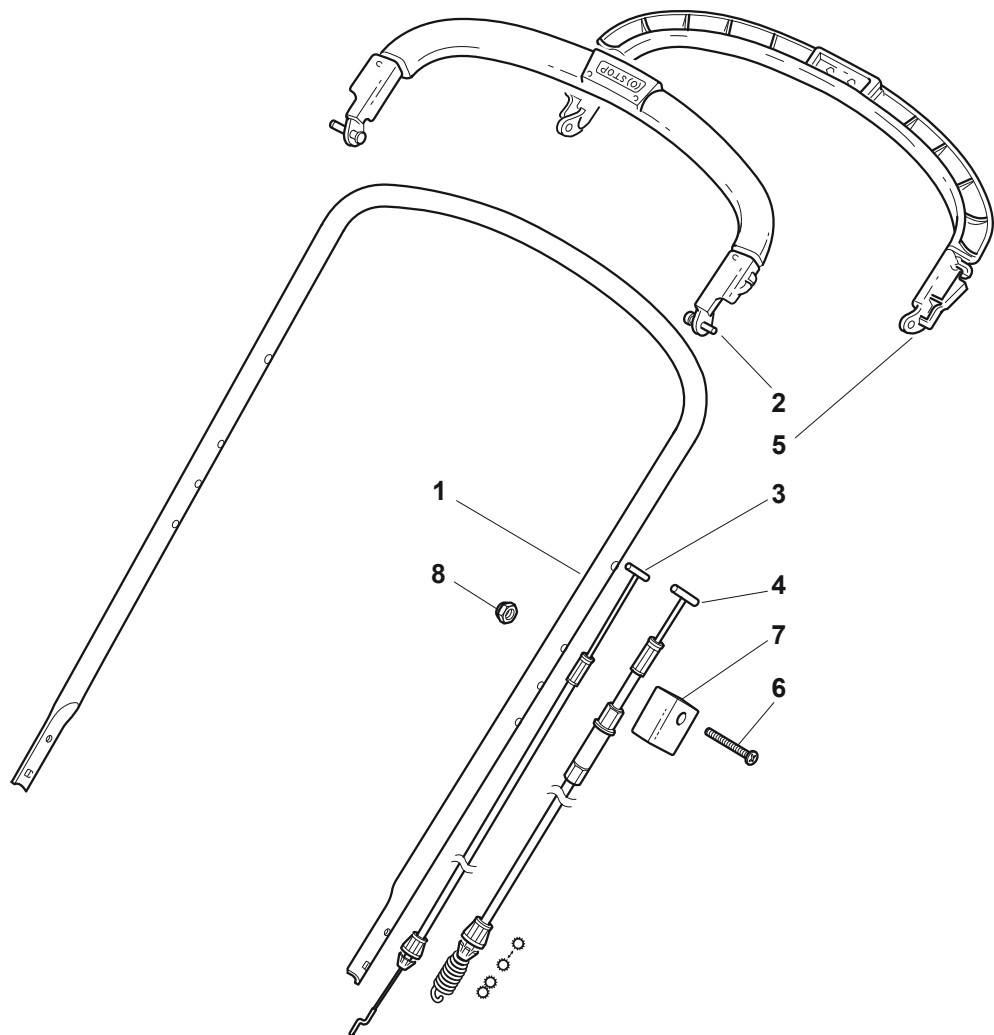

Utgåva Issue 3 - 2015		Reglage, övre Handle, Upper Part			
Pos. Fig.	Antal Quantity	Art nr Part No	Benämning	Description	Anmärkning Notes
1	1	381006632/1	Reglage, övre	Handle, Upper Part	Yellow
1	1	381006866/0	Styre-överdel	Handle, Upper Part	Grey
2	1	381003320/1	Reglagebygel	Lever, Engine Brake	
3	1	181000692/0	Motorbromswire	Cable, Thread Engine Brake	B&S 675 Series/Honda Engine
4	1	381000697/0	Kopplingswire	Cable Rear Drive	
5	1	381003297/1	Reglagebygel-drivning	Driving Lever	
6	1	112727783/0	Skruv	Screw	
7	1	322551640/0	Plat	Plate	
8	1	112154510/0	Mutter	Nut