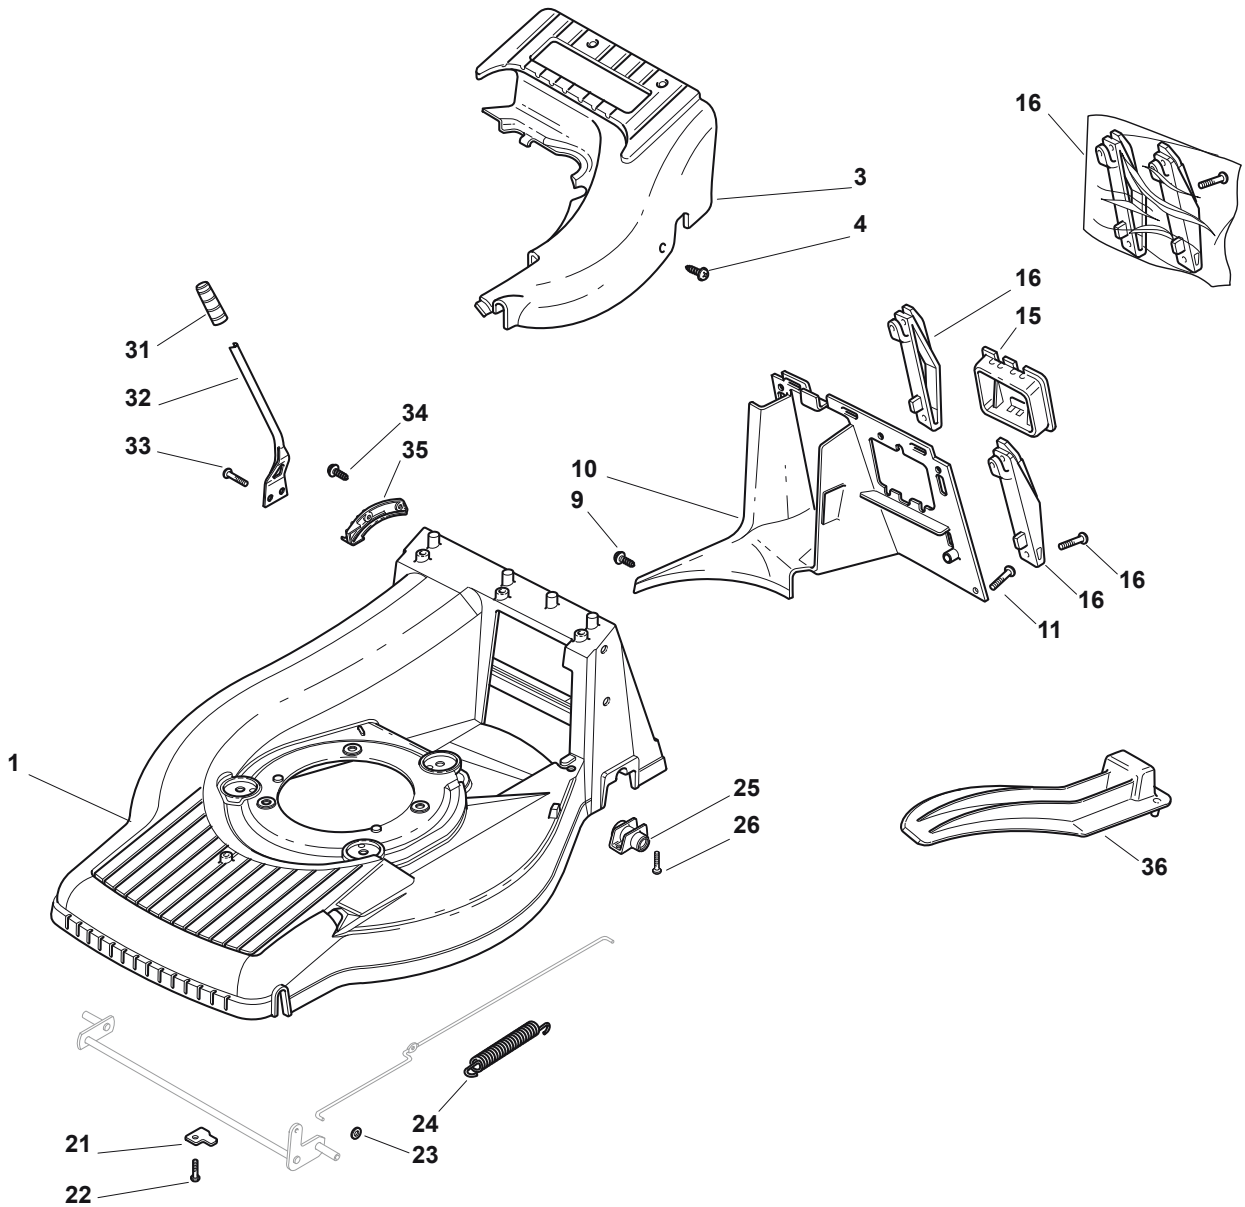

# **TURBO PRO 50 S B**

**292502028/S14 - Season 2015**

- Use GLOBAL GARDEN PRODUCT Genuine Spare Parts specified in the parts list for repair and/or replacement.
  - The contents described in the parts list may change due to improvement.
  - The drawings of the spare parts are only indicative and might not represent the part in question exactly.
  - The indications "right" - "left" - "front" - "rear" refer to the position of the operator when using the machine.
- When placing orders of parts for repair and/or replacement, make sure that the illustrated parts list is the one applying to the machine's year of manufacture, as shown on the identification plate attached to the machine.

[www.stiga.com](http://www.stiga.com)

Utgåva Issue 3 - 2015		Kapa och höjdställning		Deck And Height Adjusting	
Pos. Fig.	Antal Quantity	Art nr Part No	Benämning	Description	Anmärkning Notes
1	1	381004737/0	Chassi-gra	Grey Deck	
3	1	322060176/0	Skydd	Carter, Grey	
4	3	112728300/0	Skruv	Screw	
9	1	112728300/0	Skruv	Screw	
10	1	322108277/0	Bakre skyddLuftledare	Rear Conveyor Assy	
11	3	112735664/0	Skruv	Screw	
15	1	322109531/0	BatteriKapa	Battery Cover	
16	1	381008658/1	Uppsamlarebox Fäste Outfit	Grassbox Support Outfit	
21	2	322545160/0	Plat	Front Axle Plate	
22	2	112735664/0	Skruv	Screw	
23	2	112604898/0	Starlock P6703 7	Crown Fastener	
24	1	122446181/0	Fjäder	Spring	
25	2	322785153/0	Lagerstöd	Gear Box Support	
26	4	112735664/0	Skruv	Screw	
31	1	322399808/0	Knopp	Knob	
32	1	322321515/0	Höjdställningsspak	Lever, Height Adjustment	
33	2	112735661/0	Skruv	Screw	
34	2	112728300/0	Skruv	Screw	
35	1	322735563/0	Höjjustering sektor	Sector, Height Adjustment	
36	1	322140231/0	Mulchplugg	Deflector	