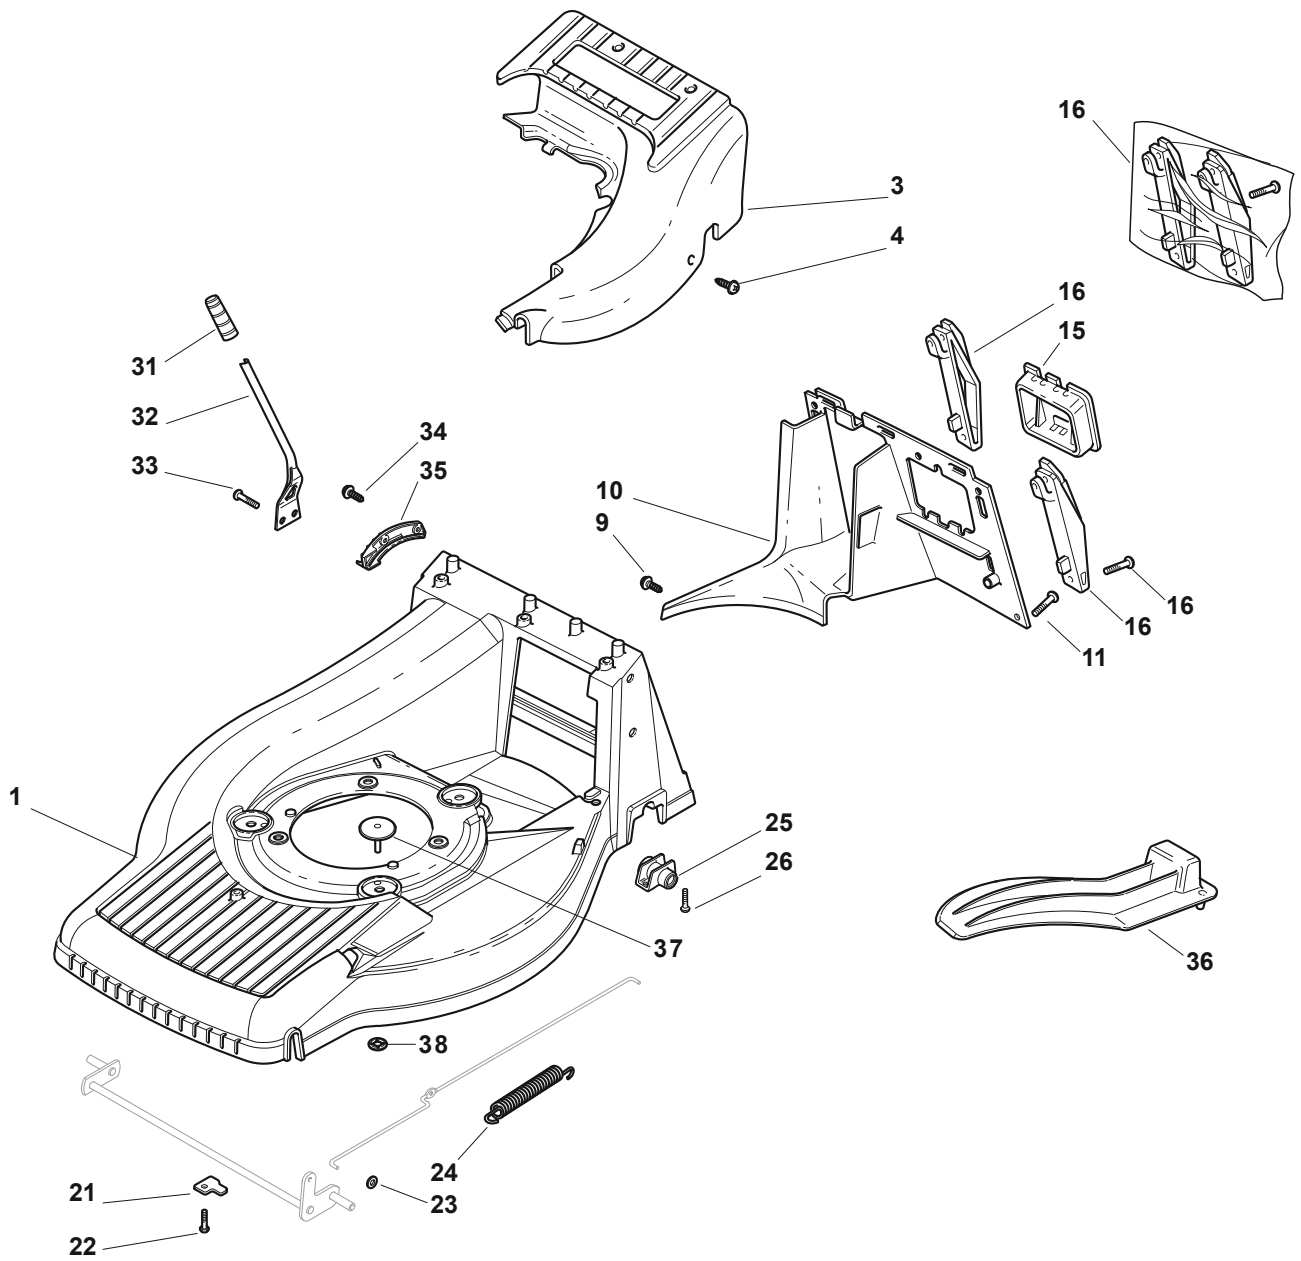

Reservdelskatalog Parts Catalogue

TURBO PRO 55 SV B

292553028/S14 - Season 2015

- Use GLOBAL GARDEN PRODUCT Genuine Spare Parts specified in the parts list for repair and/or replacement.
 - The contents described in the parts list may change due to improvement.
 - The drawings of the spare parts are only indicative and might not represent the part in question exactly.
 - The indications "right" - "left" - "front" - "rear" refer to the position of the operator when using the machine.
- When placing orders of parts for repair and/or replacement, make sure that the illustrated parts list is the one applying to the machine's year of manufacture, as shown on the identification plate attached to the machine.

www.stiga.com

Utgåva Issue 3 - 2015		Kapa och höjdställning Deck And Height Adjusting			
Pos. Fig.	Antal Quantity	Art nr Part No	Benämning	Description	Anmärkning Notes
1	1	381004738/0	Chassi-gra	Grey Deck	
3	1	322060177/0	Skydd	Carter, Grey	
4	3	112728300/0	Skruv	Screw	
9	1	112728300/0	Skruv	Screw	
10	1	322108277/0	Bakre skyddLuftledare	Rear Conveyor Assy	
11	3	112735664/0	Skruv	Screw	
15	1	322109531/0	BatteriKapa	Battery Cover	
16	1	381008658/1	Uppsamlarebox Fäste Outfit	Grassbox Support Outfit	
21	2	322545160/0	Plat	Front Axle Plate	
22	2	112735664/0	Skruv	Screw	
23	2	112604898/0	Starlock P6703 7	Crown Fastener	
24	1	122446181/0	Fjäder	Spring	
25	2	322785153/0	Lagerstöd	Gear Box Support	
26	4	112735664/0	Skruv	Screw	
31	1	322399808/0	Knopp	Knob	
32	1	322321515/0	Höjdställningsspak	Lever, Height Adjustment	
33	2	112735661/0	Skruv	Screw	
34	2	112728300/0	Skruv	Screw	
35	1	322735563/0	Höjjustering sektor	Sector, Height Adjustment	
36	1	322140232/0	Mulchplugg	Deflector	
38	1	112604899/0	Starlock	Crown Fastener	