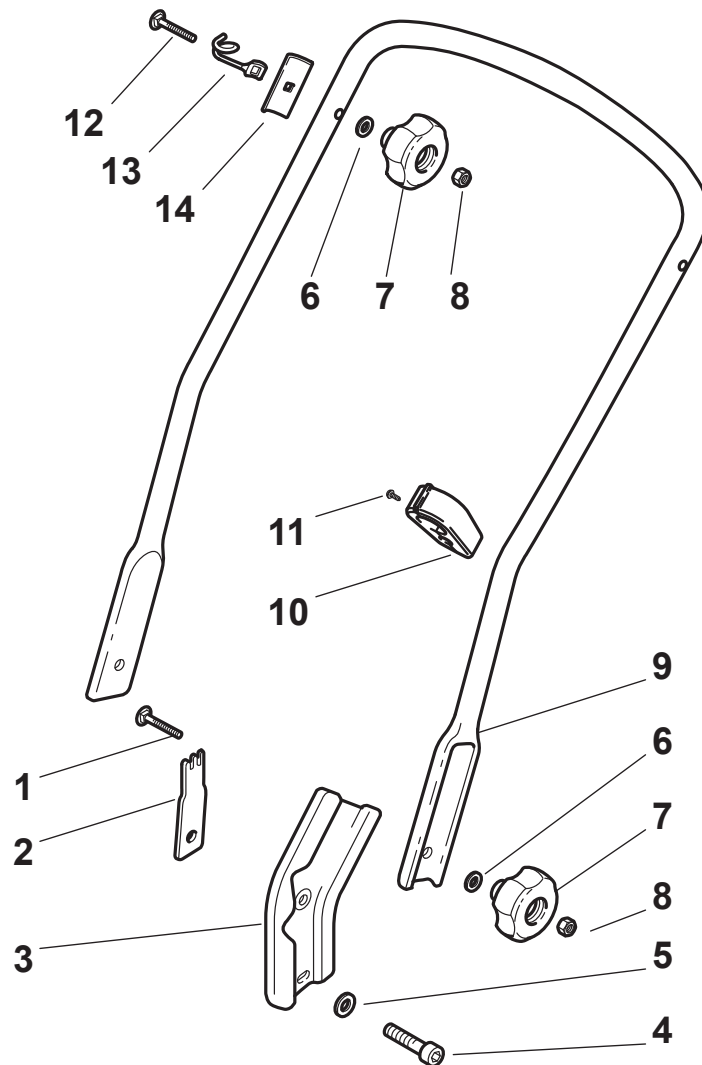

Utgåva Issue 3 - 2015		Reglage, nedre Handle, Lower Part			
Pos. Fig.	Antal Quantity	Art nr Part No	Benämning	Description	Anmärkning Notes
1	2	112820655/0	Skruv	Screw	
2	1	322551635/0	Plat	Handle Clamp Fix Plate	
3	2	322778405/0	Stöd	Support	
4	2	112760515/0	Skruv	Screw	
5	2	112521350/0	Bricka	Washer	
6	4	112521350/0	Bricka	Washer	
7	4	322399810/0	Ratt	Knob	
8	4	112361005/0	Mutter	Nut	
9	1	381006631/0	Reglage, nedre Gul	Handle, Lower Part Yellow	Yellow
9	1	381006865/0	Handtag, nedre	Handle, Lower Part	Grey
10	1	322192001/0	Fäste	Clamp	
11	1	112728691/0	Skruv	Screw	
12	2	112820655/0	Skruv	Screw	
13	1	122430311/0	Fjäder	Starting Rope Guide Spring	
14	2	322545137/0	Förstärkning Sp/O 3X30X50	Handle, Upper Part