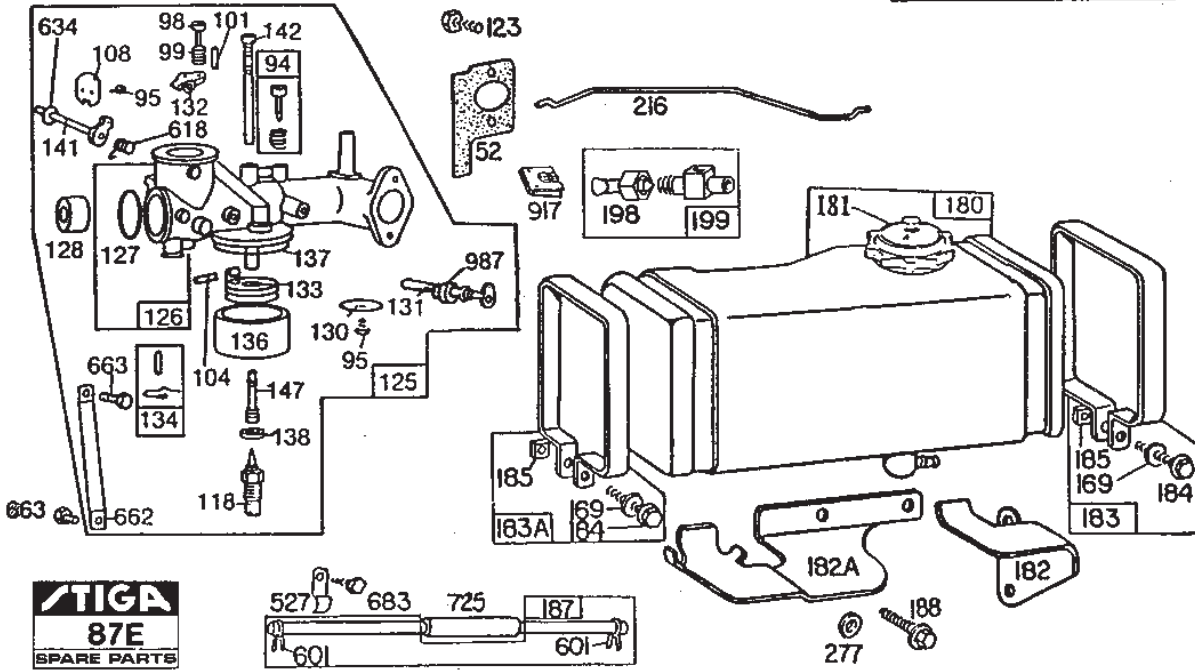

121 CARBURETOR OVERHAUL KIT