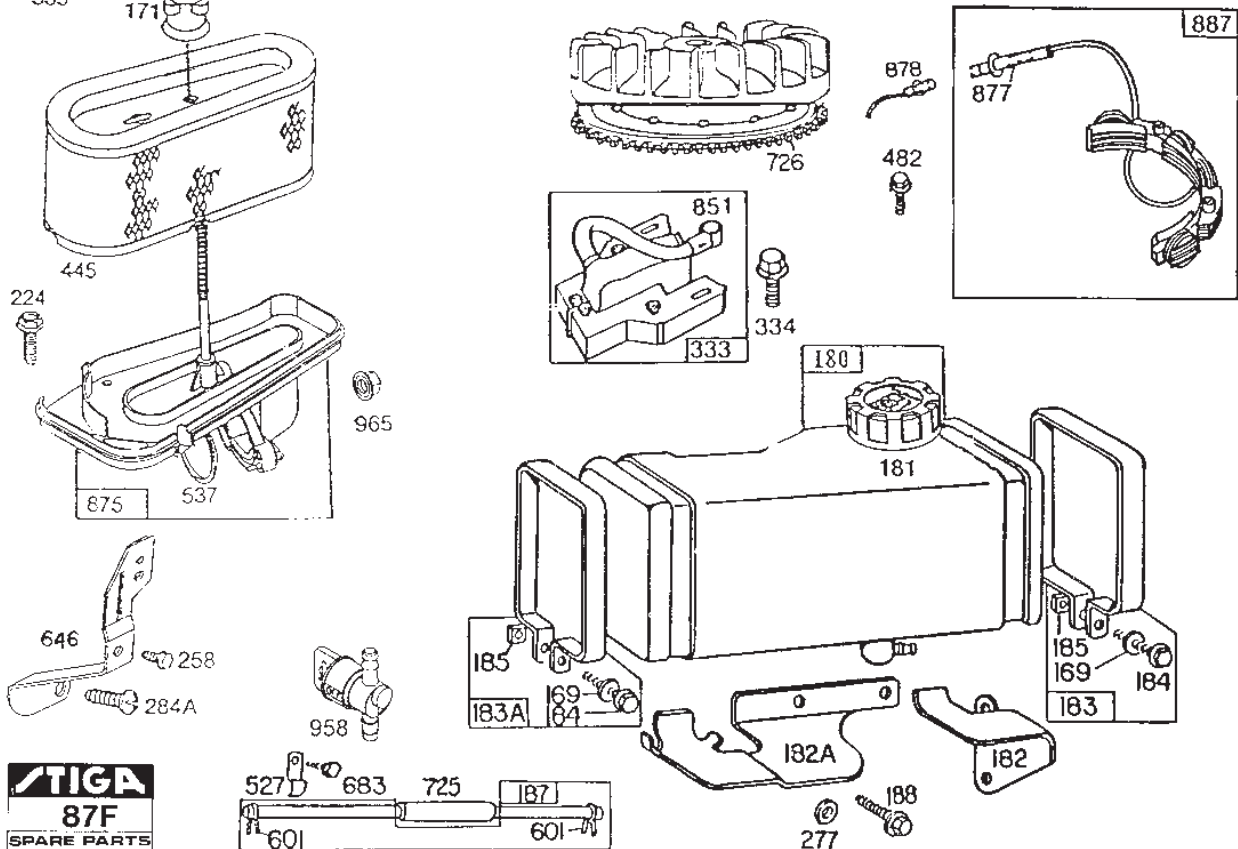

121 CARBURETOR OVERHAUL KIT