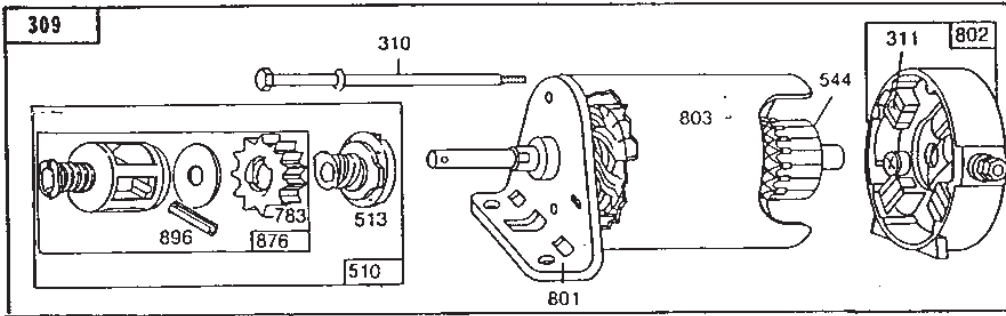

121 CARBURETOR OVERHAUL KIT