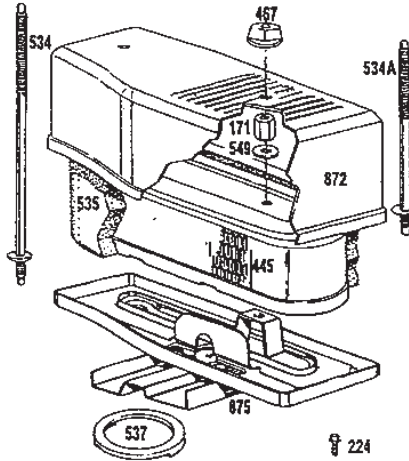

121 CARBURETOR OVERHAUL KIT