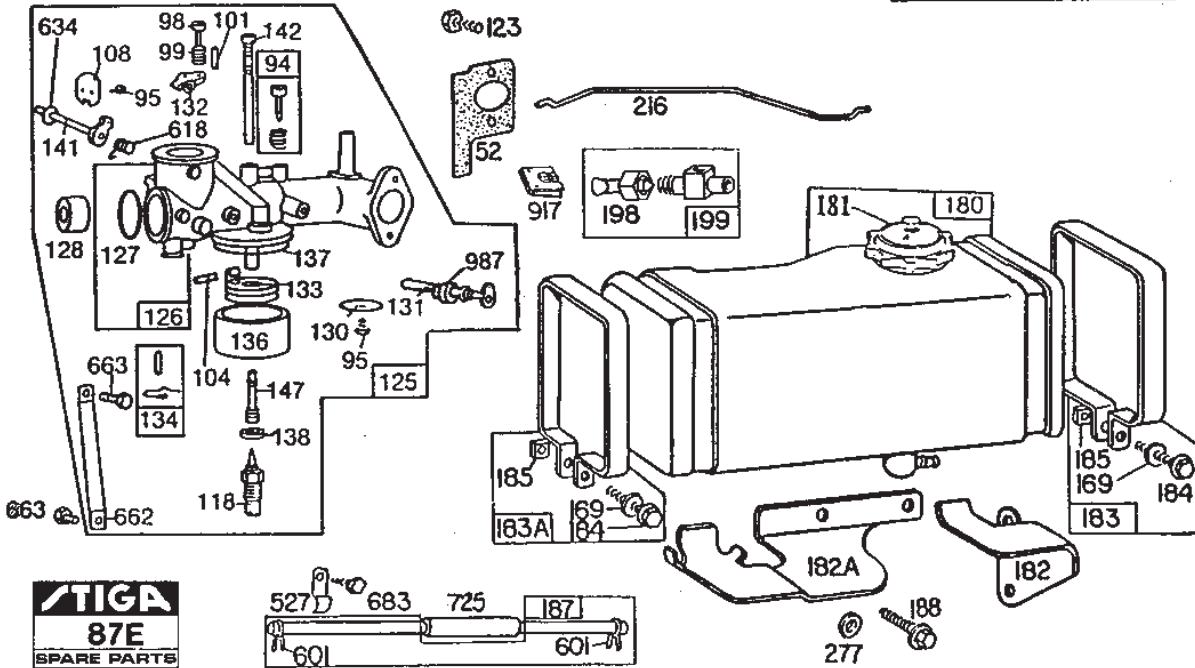

121 CARBURETOR OVERHAUL KIT