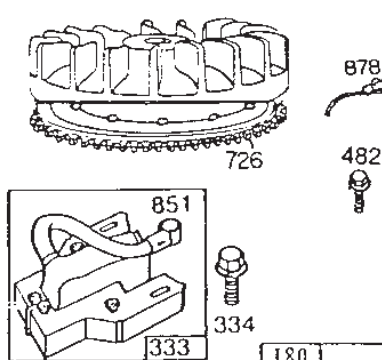

121 CARBURETOR OVERHAUL KIT