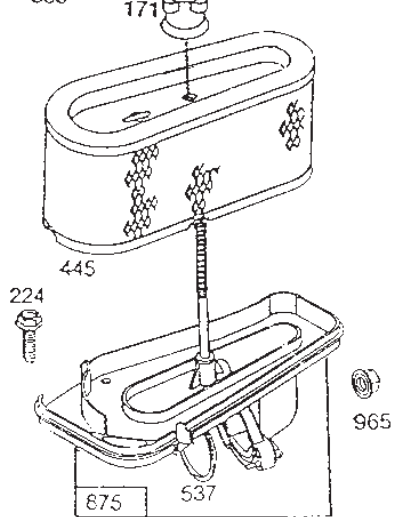

121 CARBURETOR OVERHAUL KIT