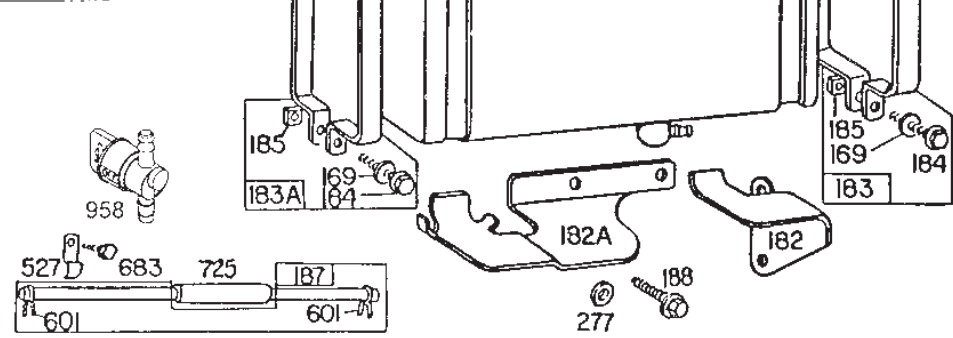

121 CARBURETOR OVERHAUL KIT