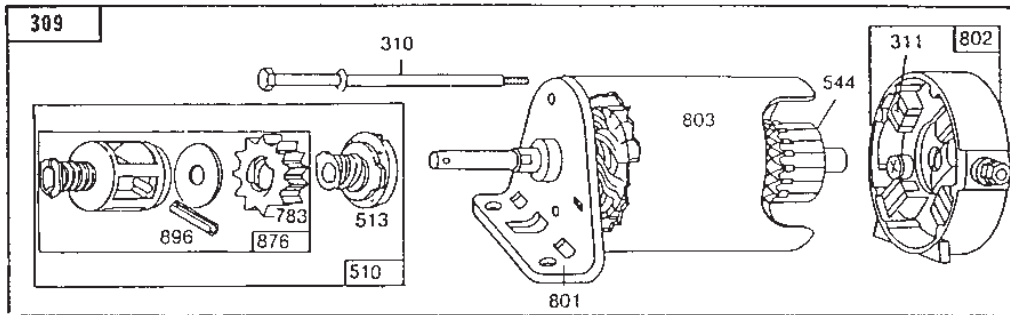

121 CARBURETOR OVERHAUL KIT