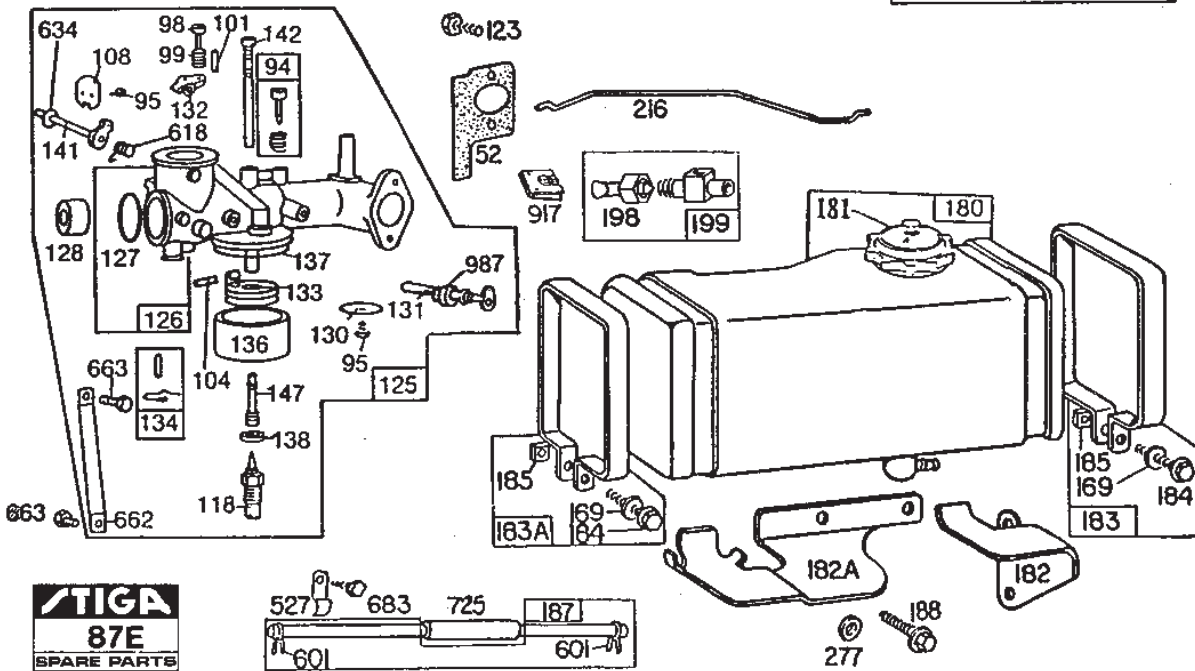

121 CARBURETOR OVERHAUL KIT