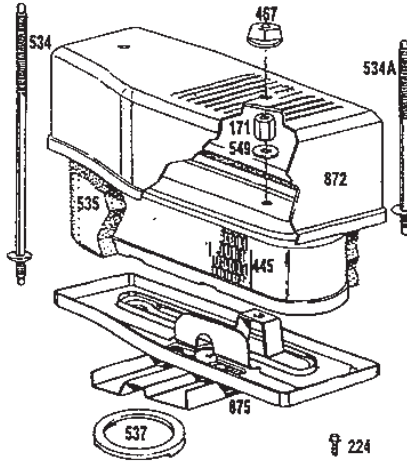

121 CARBURETOR OVERHAUL KIT