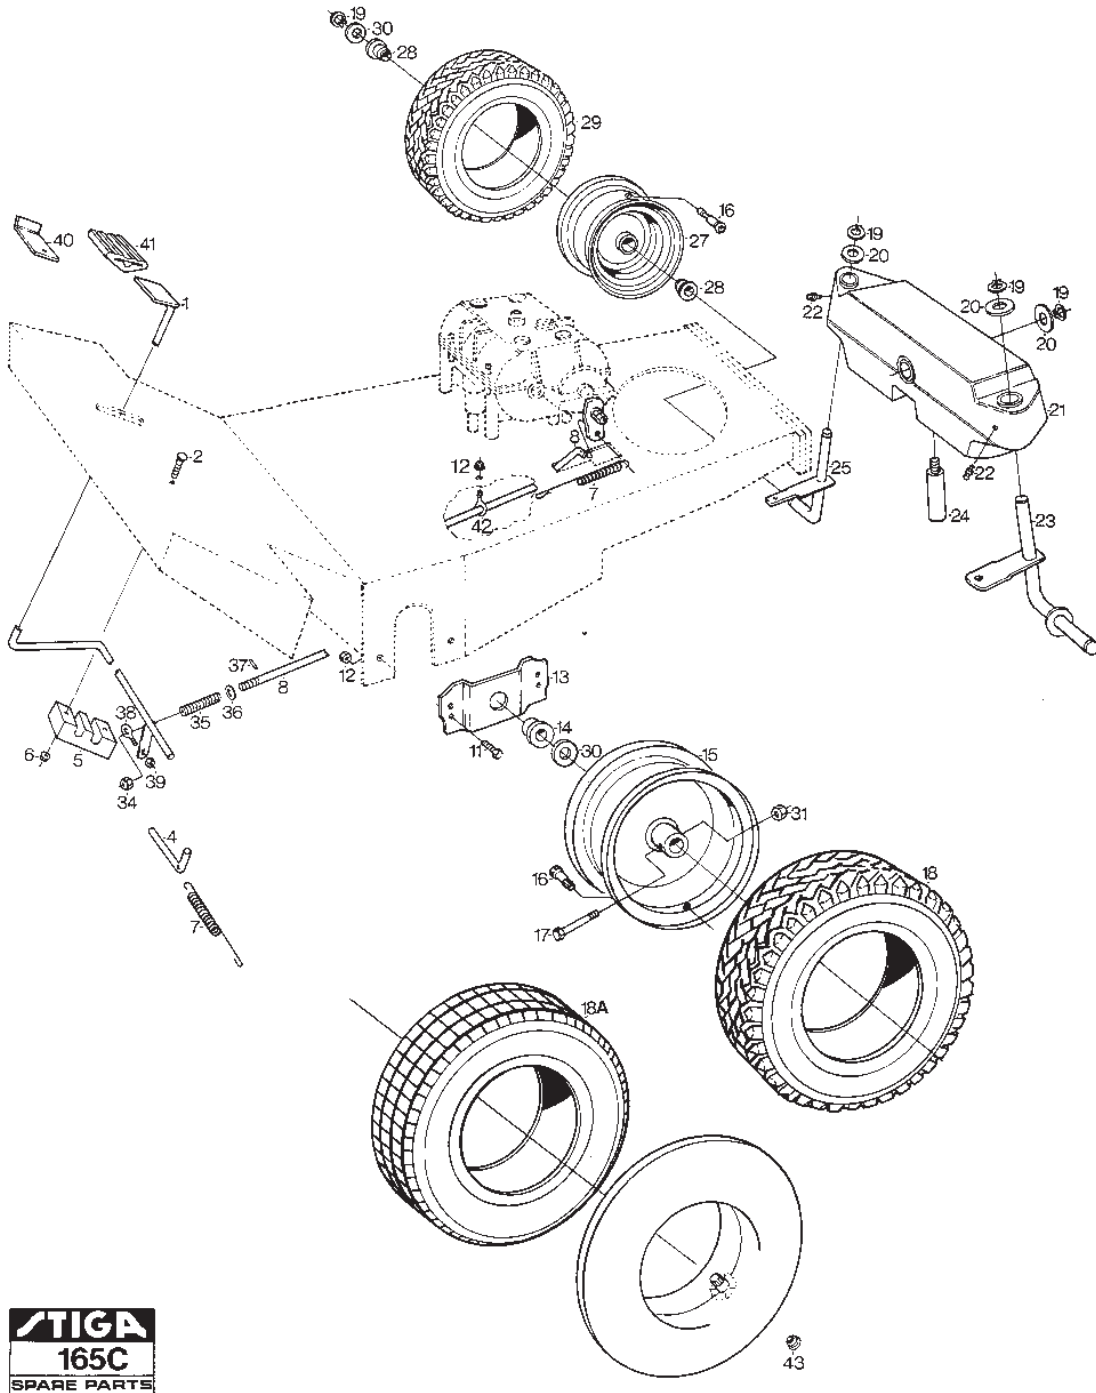

Utgåva Issue 36 - 2014		Hjulupphängning Broms		Wheel Suspension Brake System	
Pos. Fig.	Antal Q.ty	Art nr Part No	Benämning	Description	Anmärkning Notes
41	1	1134-0269-00	Pedalgummi	Pedal Rubber	Finland, Frankrike
30	4	1134-0341-01	Bricka	Washer	
35	1	1134-1023-00	Fjäder	Brake Spring	
17	2	1134-1348-01	Skruv	Screw	
23	1	1134-1428-01	Spindel-vä	Spindle Lh	
25	1	1134-1428-02	Spindel-hö	Spindle Rh	
24	1	1134-1583-01	Axel	Shaft For Steering Pulley	
21	1	1134-1634-01	Bakaxel	Rear axle	
14	2	1134-1875-01	Bussning	Bushing	
13	2	1134-1876-01	Bakaxelfäste 5-01 24	Rear Axle Mounting	
38	1	1134-1889-01	Skruvögla	Eye Bolt	
5	1	1134-1927-01	Lager 5-01	Bearing	
4	1	1134-1937-01	Reglagespak	Control Lever	
40	1	1134-1965-01	Halkskydd	Slip protection	Finland (FIN)
1	1	1134-1979-01	Pedal Kpl 5-01	Brake Pedal	
8	1	1134-1980-01	Bromsstång	Brake Rod	
42	1	1134-2138-01	Skruvögla	Eye Bolt	
43	2	1134-2653-01	röduceringsnippel	Nipple	
27	2	1134-2669-01	Fälg kpl	Rim assy	
15	2	1134-3176-01	Fälg	Rim	
15	1	1134-3176-01	Fälg	Rim	
28	4	1134-9026-01	Bussning	Bearing	
28	1	1134-9026-01	Bussning	Bearing	
7	2	4231-0013-00	Fjäder	Spring	
22	2	9501-0500-00	Smörjkopp Kort Rak	Grease Dispenser	
29	2	9545-0099-00	Däck	Tyre	
18A	2	9545-0116-00	Däck	Tyre	
18A	1	9545-0203-00	Innerslang	Inner Tube	
29	1	9545-0204-00	Innerslang	Inner Tube	
16	4	9545-0500-00	Ventil	Valve Assy.	
37	1	9595-0160-00	Spiralspnst Prym N3X16	Locating Pin	
19	5	9650-0020-04	Spårring Sga 20	Circlip	
20	3	9699-0088-02	Bricka	Washer	
36	1	9699-0090-02	Bricka	Washer	
6	2	9739-0631-22	Mutter | Strålkastare	Nut | Working lamp	
12	5	9739-0831-22	Mutter	Nut	
31	2	9743-3721-32	Mutter	Nut	
39	1	9747-0631-02	Mutter | Låsmutter	Nut	
34	1	9747-0831-02	Mutter | Låsmutter	Nut	
2	2	9898-0635-12	Skruv	Screw	
11	4	9959-0820-16	Skruv	Screw