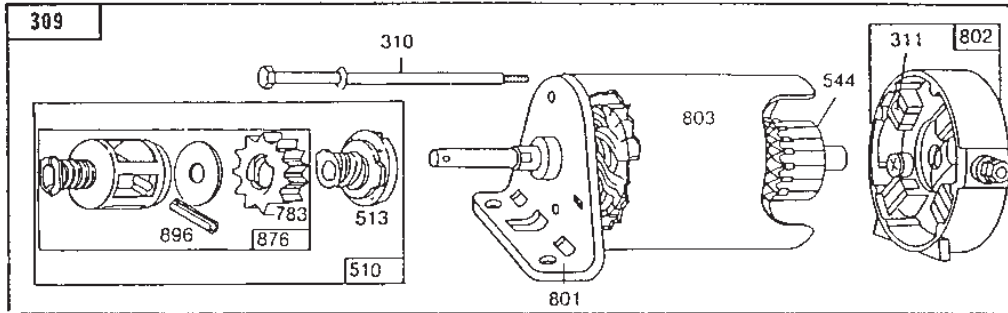

121 CARBURETOR OVERHAUL KIT