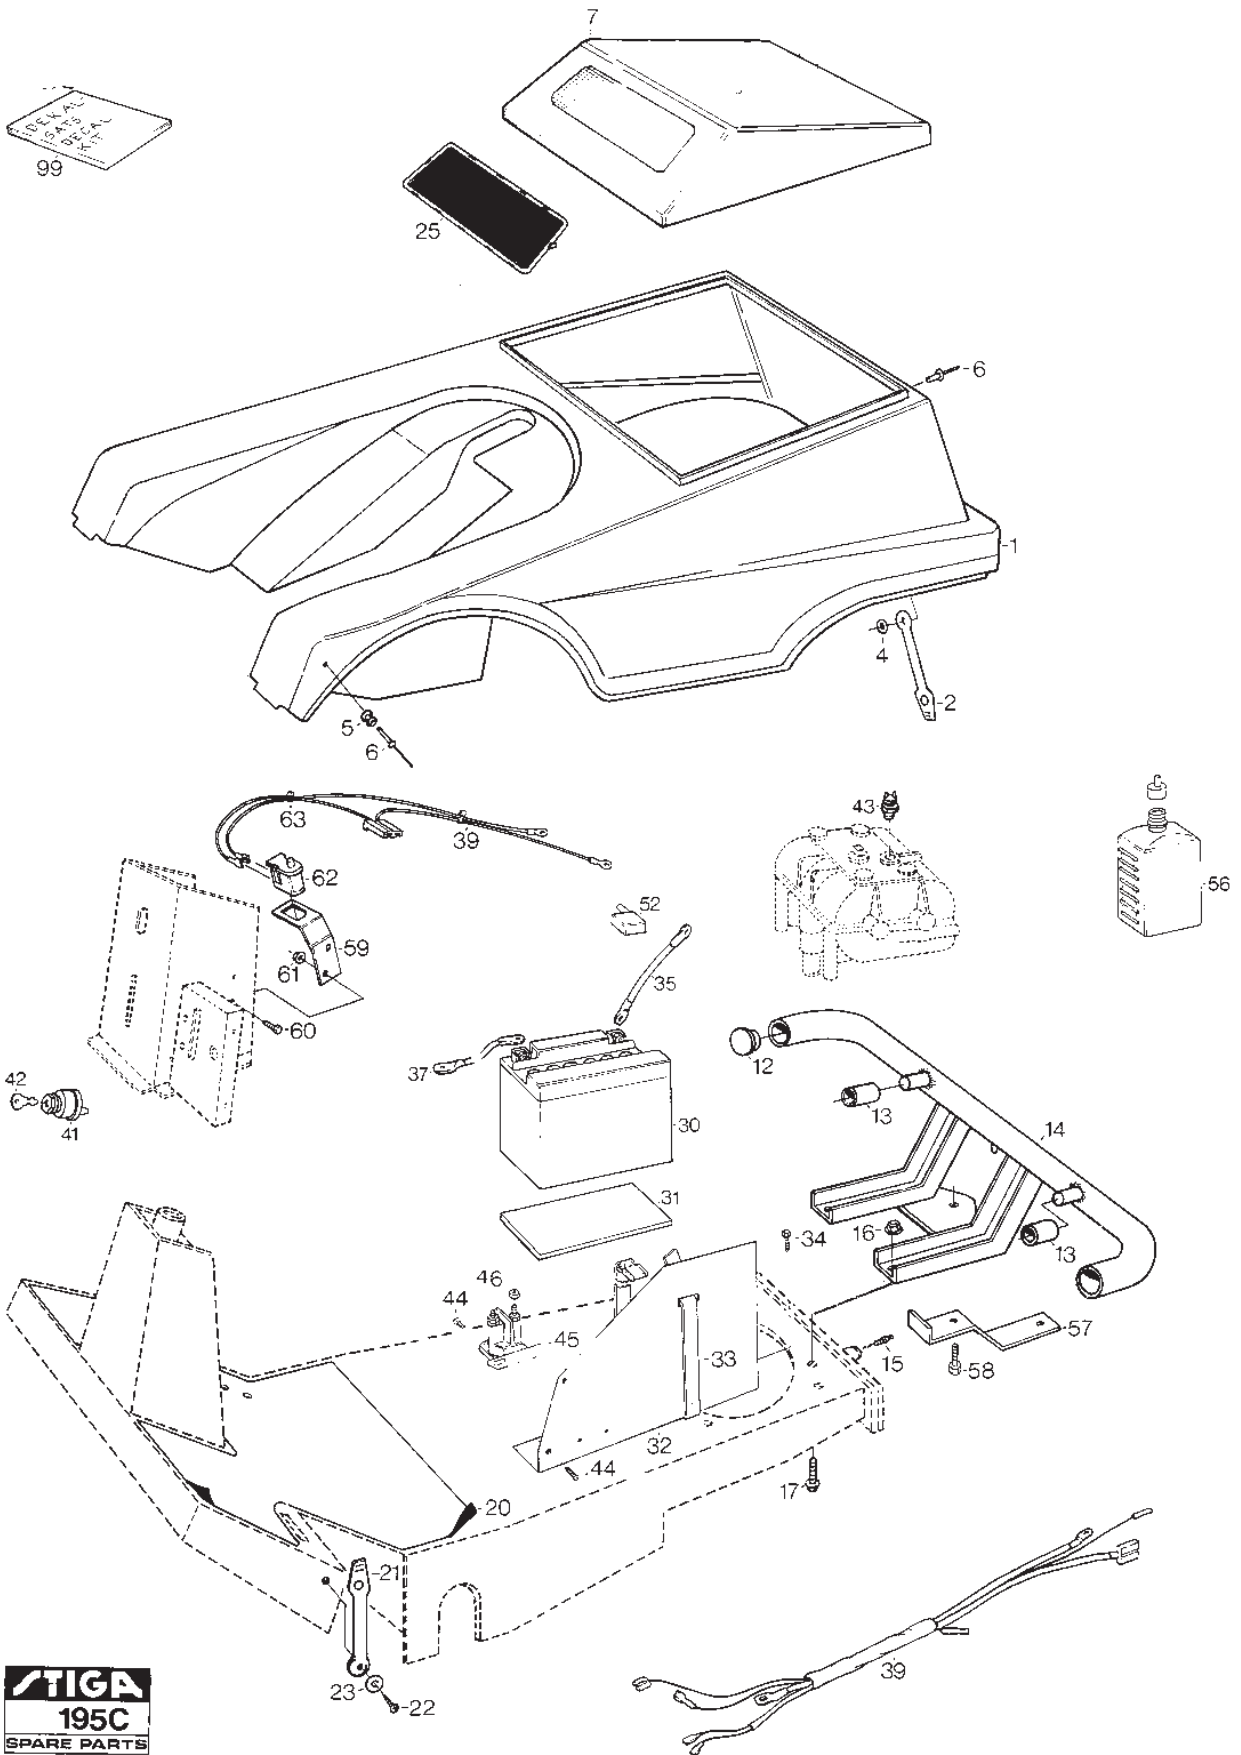

Utgåva Issue 41 - 2014		Chassi Elsystem		Chassis Electrical System	
Pos. Fig.	Antal Quantity	Art nr Part No	Benämning	Description	Anmärkning Notes
1	1	1134-1963-07	Motorhuv kpl	Engine casing assy	
6	3	9632-0516-00	Popnit Tap/D/Bs 416 Gf9.5	Pop Rivet	
7	1	1134-2855-02	Motorlucka5-01	Engine Cover (Black)	
7	1	1134-2855-03	Motorlucka4-14	Engine Cover (Green)	
12	2	9403-0015-70	Plugg	Plug	
13	2	1134-1643-01	Gummislang	Rubberhose	
14	1	1134-1595-02	Stötfångare Kpl	Tube	
15	1	9501-0500-00	Smörjkopp Kort Rak	Grease Dispenser	
16	2	9739-0831-22	Mutter	Nut	
17	2	9959-0816-16	Skruv	Screw	
20	1	1134-3536-01	Durkmatta Villa	Floor Mat	
21	1	1134-9028-01	Gummistropp (3 St)	Rubber Strap (3 Pcs)	Inkl.pos. 2
22	2	9849-8013-16	Skruv	Screw	
23	2	9699-0087-02	Bricka	Washer	
25	1	1134-2267-01	Gallerinsats Villa	Guarding Net	
30	1	9400-0086-00	Batteri	Battery	
31	1	1134-2333-01	Batteriunderlägg	Battery Pad	
32	1	1134-1922-01	Batteriplatta	Battery Plate	
33	1	9400-0064-02	Batterihållare	Battery Holder	
34	1	9942-0612-16	Skruv	Screw	
35	1	1131-1455-00	Batterikabel (-)	Battery Cable (-)	
37	1	1134-0234-01	Batterikabel (+)	Battery Cable (+)	
39	1	1134-3270-01	Kabelhärva	Harness	
41	1	1134-2853-01	Bricka	Washer	
41	1	1134-2852-01	Mutter	Nut	
41	1	1134-1814-01	Tändningslås Kpl Service	Starter Switch Assy.	
42	1	1134-2848-01	Tändningsnyckel	Ignition Key	
43	1	9400-0105-01	Brytare	Switch	
44	4	9849-8009-16	Skruv	Screw	
45	1	1134-2962-01	Solenoid Kpl Service	Solenoid	
46	2	9794-5131-02	Mutter	Nut	
52	1	1134-2310-01	Batteriskydd	Guard Cap (+)	
56	1	1134-3300-01	Batterisyra	Battery Acid	2 x 0.85 liter
57	1	1134-2352-02	Tow Bar	Tow Bar	
58	1	9959-0820-16	Skruv	Screw	
99	1	1134-3557-01	Dekalsats	Label Kit