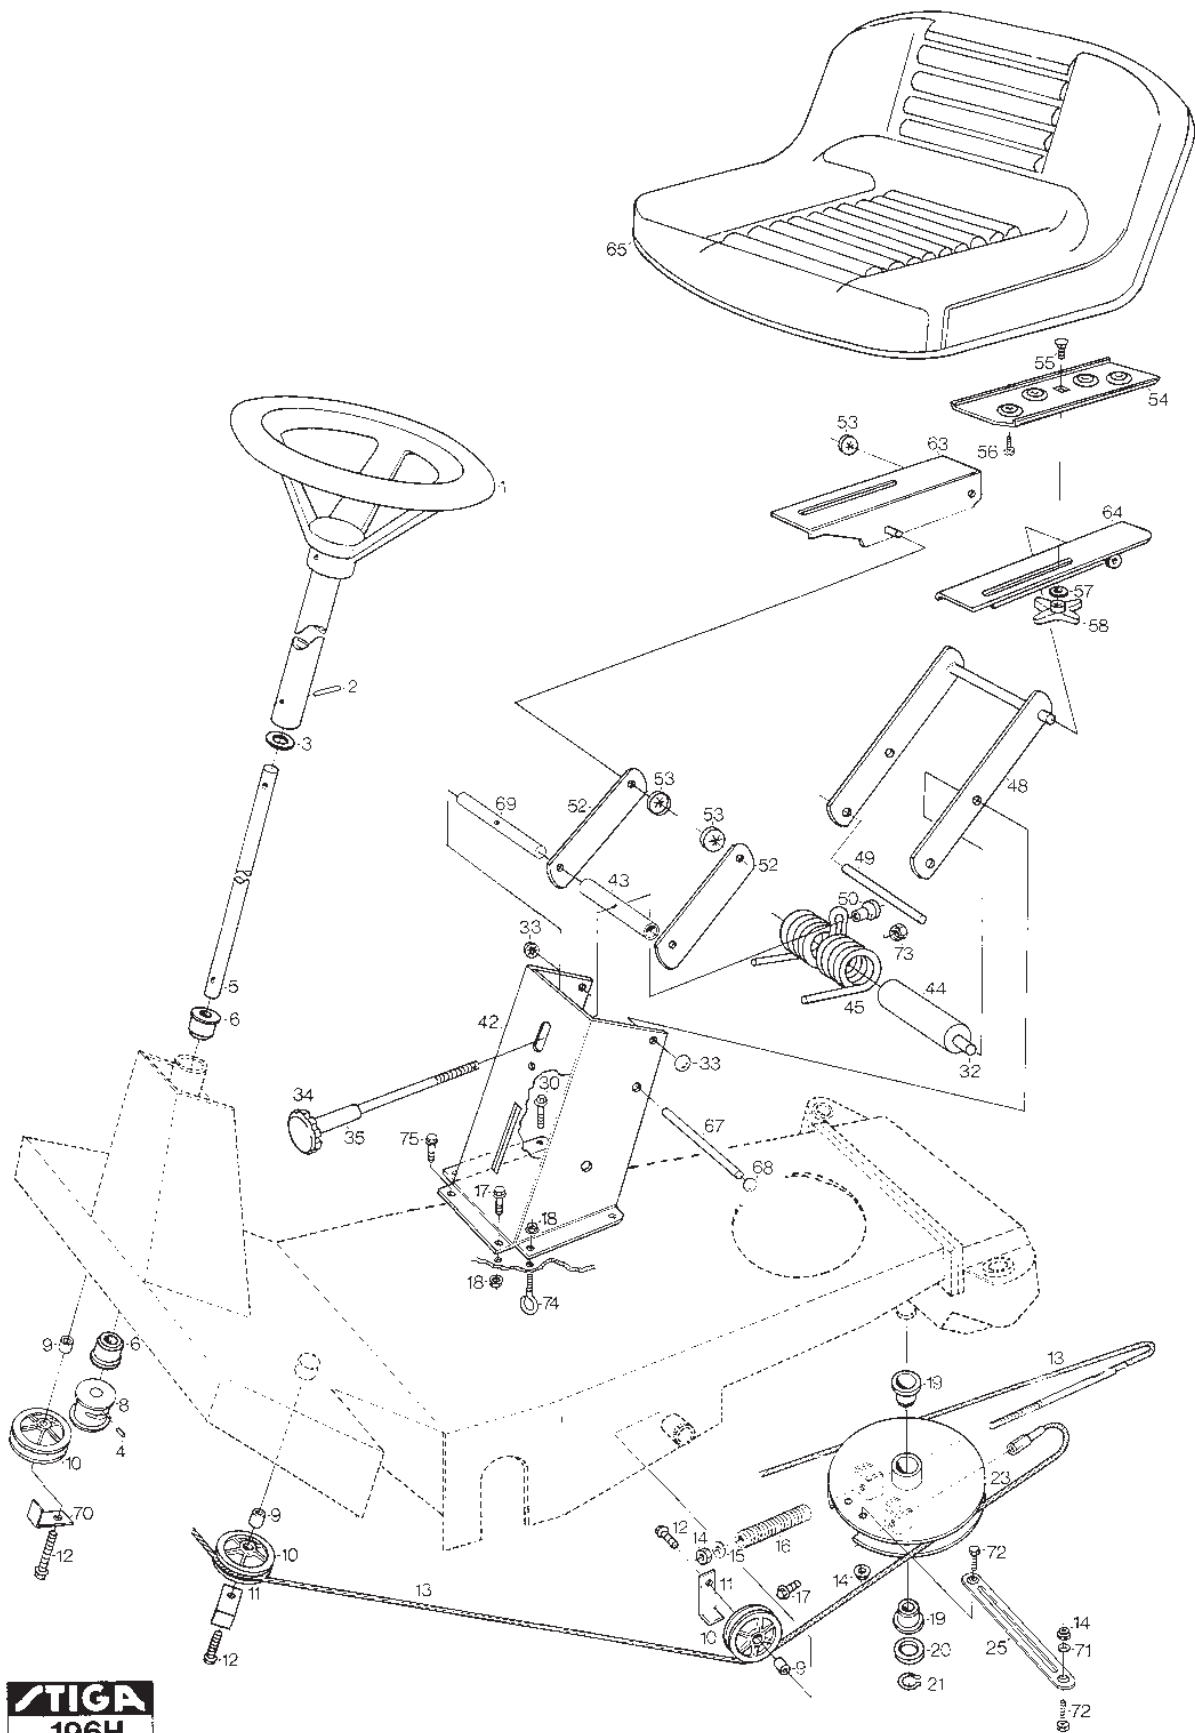

Utgåva Issue 41 - 2014		Styrning Sits Steering Seat			
Pos. Fig.	Antal Quantity	Art nr Part No	Benämning	Description	Anmärkning Notes
65	1	1134-2541-01	Sits Suburban Sa 10314	Seat	
67	1	1134-2454-01	Axel	Shaft	
68	2	9672-0006-02	Starlock	Lock washer	
69	1	1134-2847-01	Mellanstag	Shaft	
70	1	1134-3022-01	Fäste	Bracket	
71	2	9699-0028-02	Bricka	Washer	
72	4	9997-0825-16	Skruv	Screw	
73	2	9799-0831-02	Mutter	Nut	
74	1	1134-2138-01	Skruvögla	Eye Bolt	
75	1	9959-0816-16	Skruv	Screw	16 mm