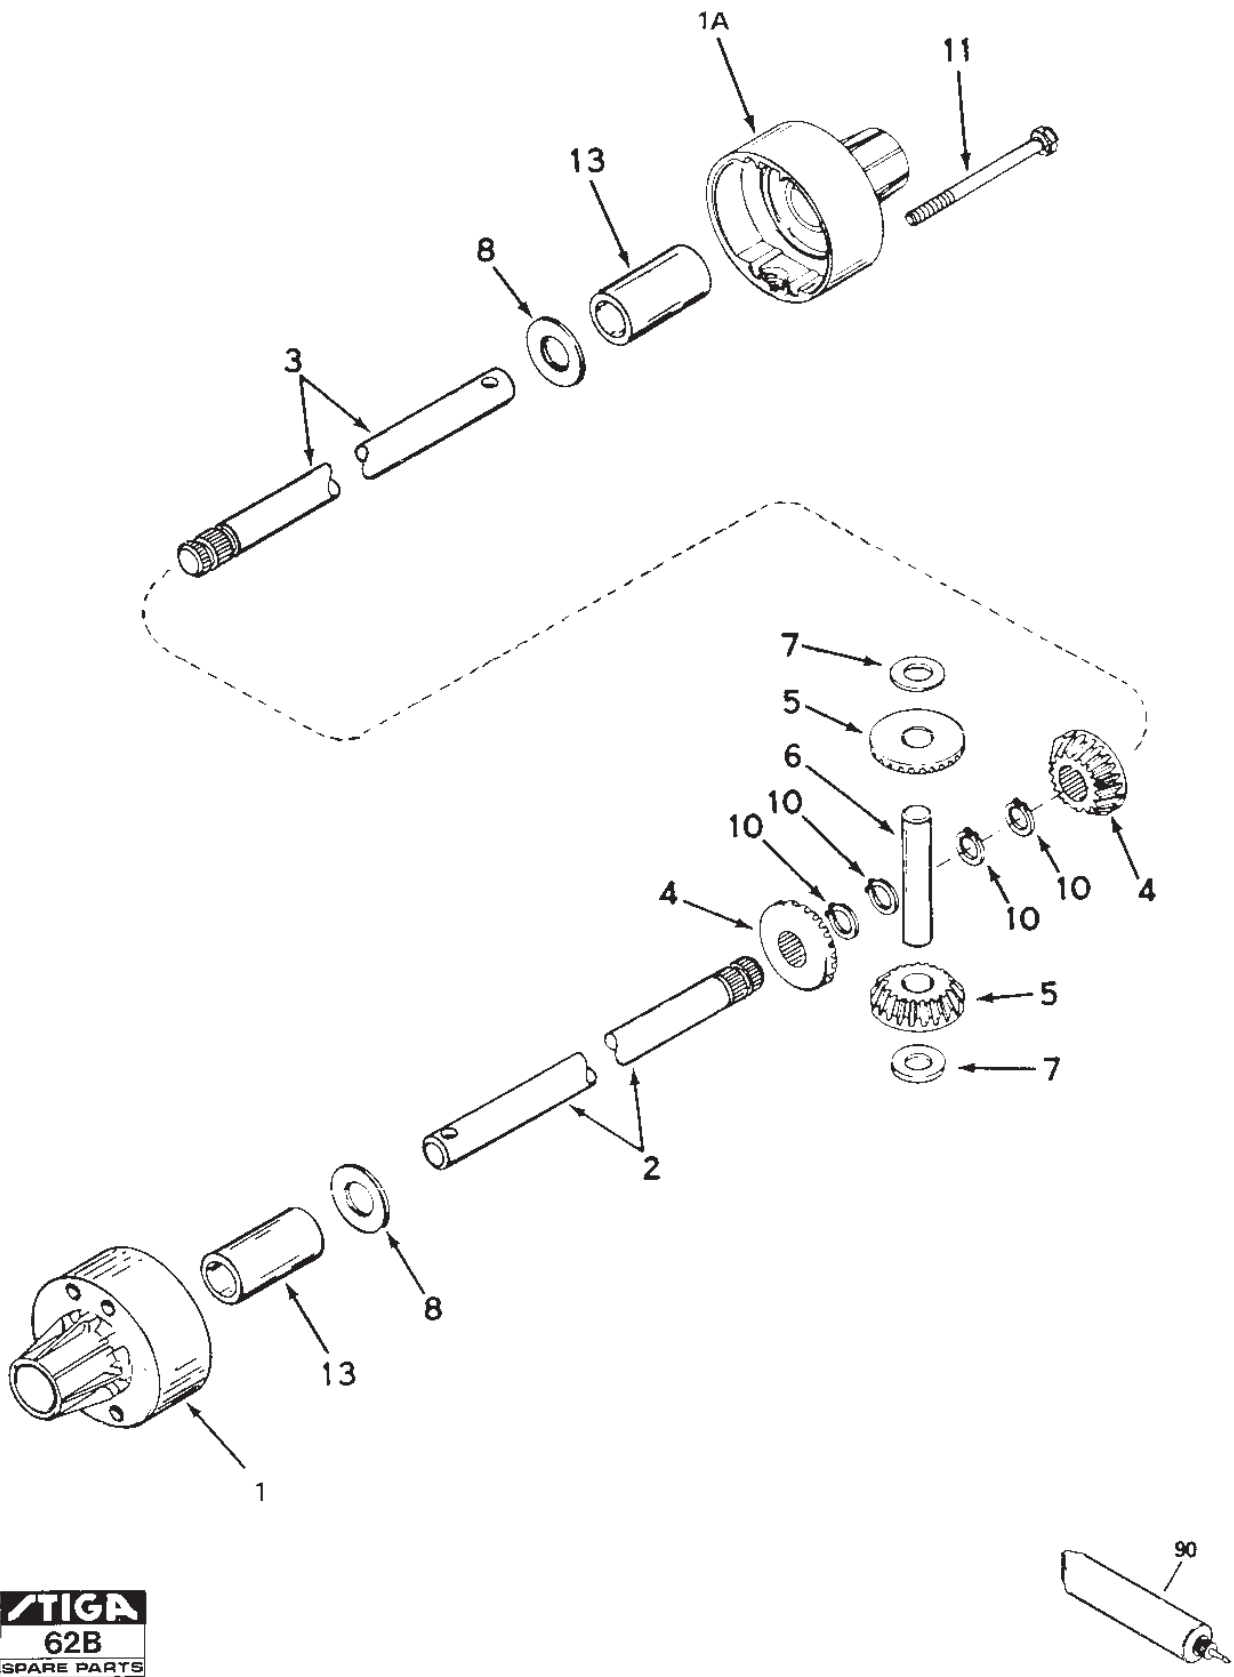

Utgåva Issue 41 - 2014		Tecumseh Peerless Differential 100-019B		Tecumseh Peerless Differential 100-019B	
Pos. Fig.	Antal Quantity	Art nr Part No	Benämning	Description	Anmärkning Notes
0	1	1134-1694-04	Differentiell	Differential	Villa
0	1	1134-5014-01	Differentiell	Differential	
1	1	774344	Hus	Housing	Inkl. pos. 13
1	1	774659	Hus	Housing	Inkl. pos. 13
1	1	774345	Hus	Housing	Inkl. pos. 13
1	1	774660	Hus	Housing	Inkl. pos. 13
1	1	P000-7743-45	Housing	Housing	
1	1	P000-7743-44	Housing	Housing	
2	1	774740	Axel	Axle	8-13/16" (224 mm)
2	1	P000-7747-40	Axel	Axle	224 mm
2	1	775118	Axel	Axle	11-27/32" (301 mm)
3	1	774741	Axel	Axle	420 mm
3	1	P000-7747-41	Axel	Axle	420 mm
3	1	775119	Axel	Axle	19-19/32" (498 mm)
4	2	778221	Bevel gear	Bevel gear	
4	2	778368	Drev	Bevel gear	
4	2	P000-7782-21	Drev	Bevel gear	
5	2	778068	Bevel pinion gear	Bevel pinion gear	
5	2	778368	Drev	Bevel gear	
5	2	P000-7780-68	Drev	Gear	
6	1	786040	Stift	Drive pin	
6	1	P000-7860-40	Stift	Drive pin	
7	2	780096	Bricka	Washer	
7	2	P000-7800-96	Bricka	Washer	
8	2	780001	Bricka	Washer	
8	2	P000-7800-01	Bricka	Washer	
10	4	792125	Låsring	Retainer ring	
10	4	P000-7921-25	Låsring	Snap ring	
11	4	792041	Skruv	Screw	
11	4	P000-7920-41	Skruv	Screw	
13	2	780077	Bussning	Bushing	
13	2	P000-7800-77	Bussning	Bushing	
90	1	788067	Smörjfett	Grease	Bentonite
90	1	P007-8806-7B	Grease	Grease	0.9 kg Bentonite