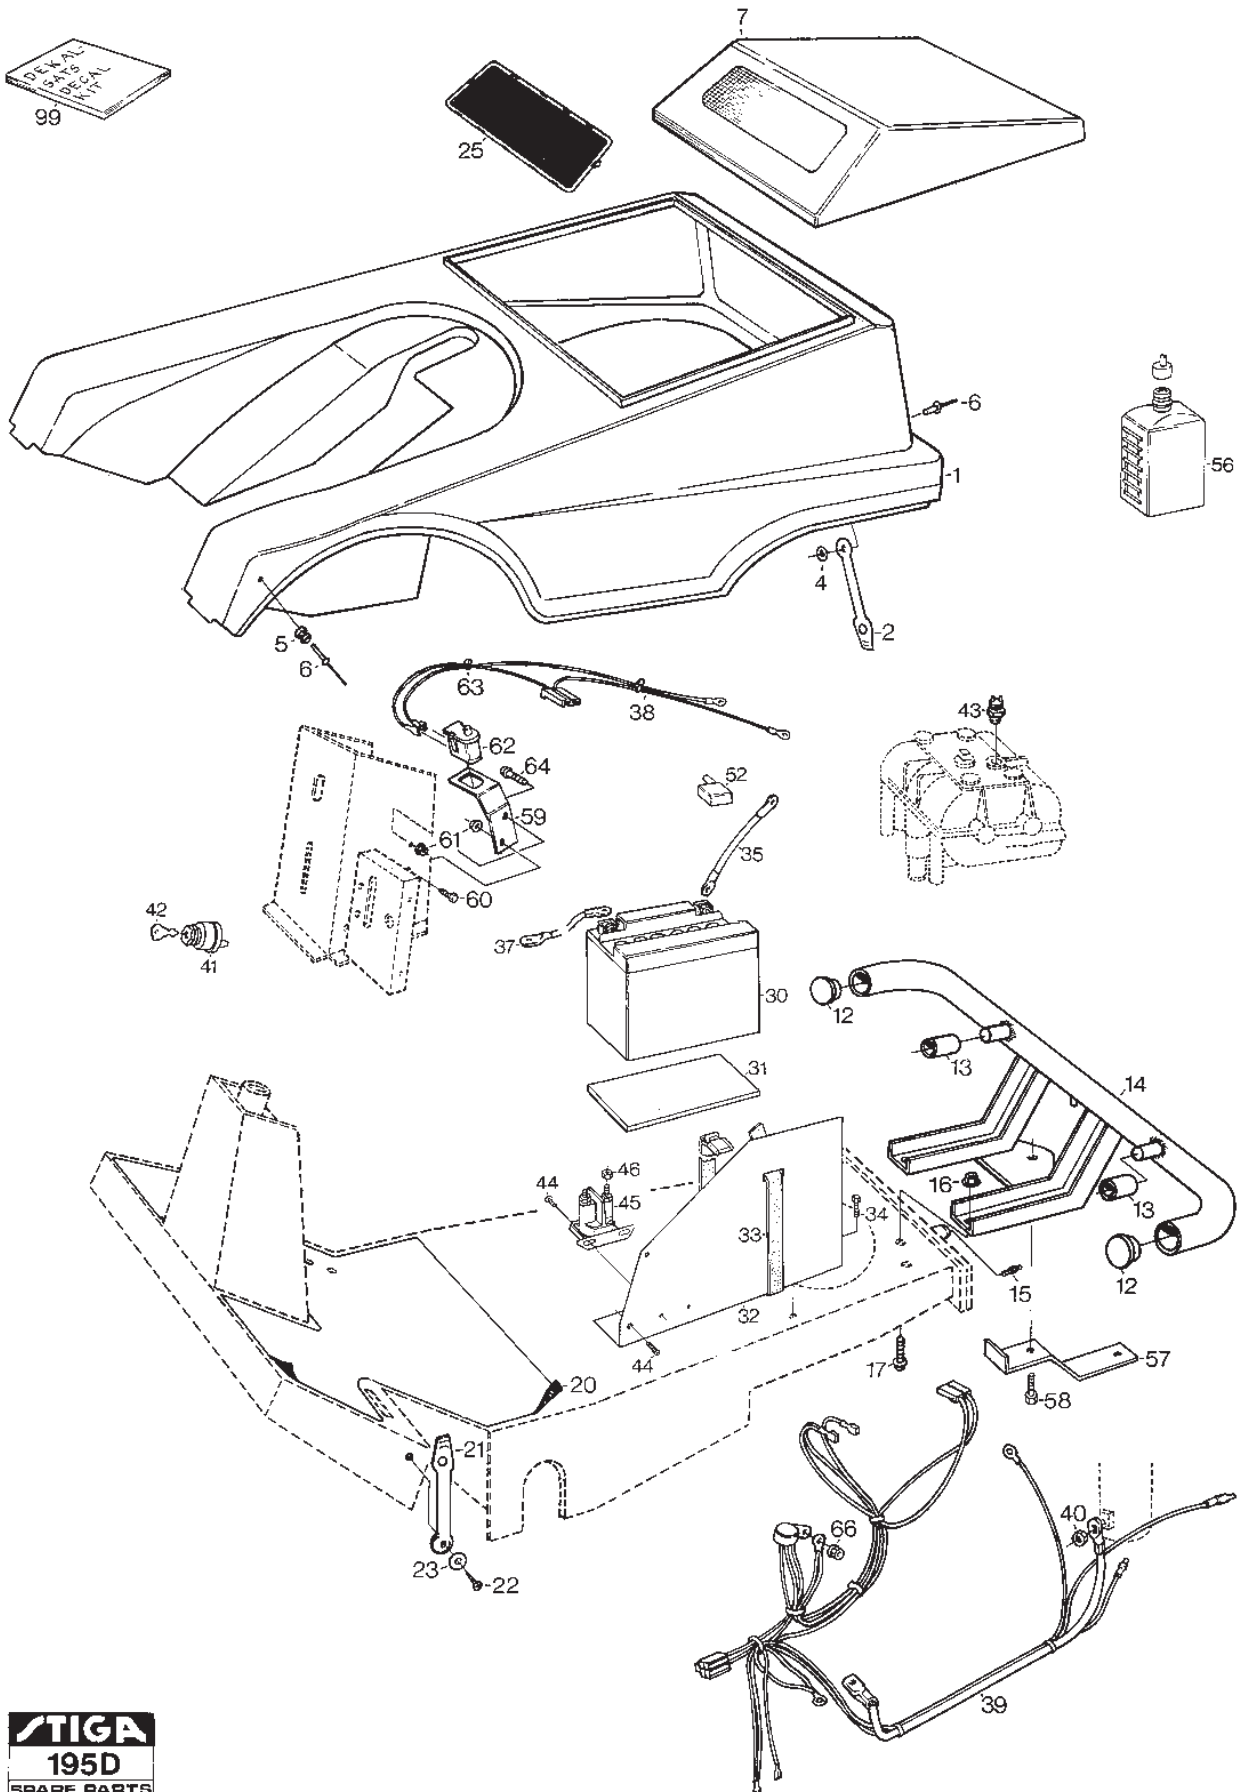

Utgåva Issue 43 - 2014		Chassi Elsystem		Chassis Electrical System	
Pos. Fig.	Antal Quantity	Art nr Part No	Benämning	Description	Anmärkning Notes
1	1	1134-1963-07	Motorhuv kpl	Engine casing assy	Ss pos. 21
5	3	9405-0029-00	Knopp	Knob	
6	3	9632-0516-00	Popnit 9.5	Pop Rivet	
7	1	1134-2855-04	Motorlucka5-01	Engine Cover (Black)	950404 -
7	1	1134-2855-05	Motorlucka 4-14	Engine Cover (Green)	950404 -
7	1	1134-2855-02	Motorlucka5-01	Engine Cover (Black)	-950403
7	1	1134-2855-03	Motorlucka4-14	Engine Cover (Green)	-950403
12	2	9403-0015-70	Plugg	Plug	
13	2	1134-1643-01	Gummislang	Rubberhose	
14	1	1134-1595-02	Stötfångare Kpl	Tube	
15	1	9501-0500-00	Smörjkopp Kort Rak	Grease Dispenser	
16	2	9739-0831-22	Mutter	Nut	
17	2	9959-0816-16	Skruv	Screw	
20	1	1134-3536-01	Durkmatta Villa	Floor Mat	
21	1	1134-9028-01	Gummistropp (3 St)	Rubber Strap (3 Pcs)	
22	2	9849-8013-16	Skruv	Screw	
23	2	9699-0087-02	Bricka	Washer	
25	1	1134-2267-01	Gallerinsats Villa	Guarding Net	
30	1	9400-0086-00	Batteri	Battery	
31	1	1134-2333-01	Batteriunderlägg	Battery Pad	
32	1	1134-1922-01	Batteriplatta	Battery Plate	
33	1	9400-0064-02	Batterihållare	Battery Holder	
34	1	9942-0612-16	Skruv	Screw	
35	1	1131-1455-00	Batterikabel (-)	Battery Cable (-)	Minus
37	1	1134-0234-01	Batterikabel (+)	Battery Cable (+)	Plus
39	1	1134-3621-01	Kabelhärva	Harness	2841,2855,2858
39	1	1134-3622-01	Kablage Villa Oversea	Harness	
40	1	9795-3531-02	Mutter	Nut	
41	1	1134-2853-01	Bricka	Washer	
41	1	1134-2852-01	Mutter	Nut	
41	1	1134-1814-01	Tändningslås Kpl Service	Starter Switch Assy.	
42	1	1134-2848-01	Tändningsnyckel	Ignition Key	
43	1	9400-0105-01	Brytare	Switch	
44	4	9849-8009-16	Skruv	Screw	
45	1	1134-2962-01	Solenoid Kpl Service	Solenoid	
46	2	9794-5131-02	Mutter	Nut	
52	1	1134-2310-01	Batteriskydd	Guard Cap (+)	
56	1	1134-3300-01	Batterisyra	Battery Acid	2 x 0.85 liter
57	1	1134-2352-02	Tow Bar	Tow Bar	
58	1	9959-0820-16	Skruv	Screw	
59	1	1134-3251-02	Fäste	Bracket	
60	1	9959-0612-16	Skruv	Screw	
61	2	9739-0631-22	Mutter | Strålkastare	Nut | Working lamp	
62	1	1134-3156-02	Brytare (grå)	Switch	
64	1	9959-0620-16	Skruv	Screw	
66	1	9747-0631-02	Mutter | Låsmutter	Nut	
99	1	1134-3557-01	Dekalsats	Label Kit