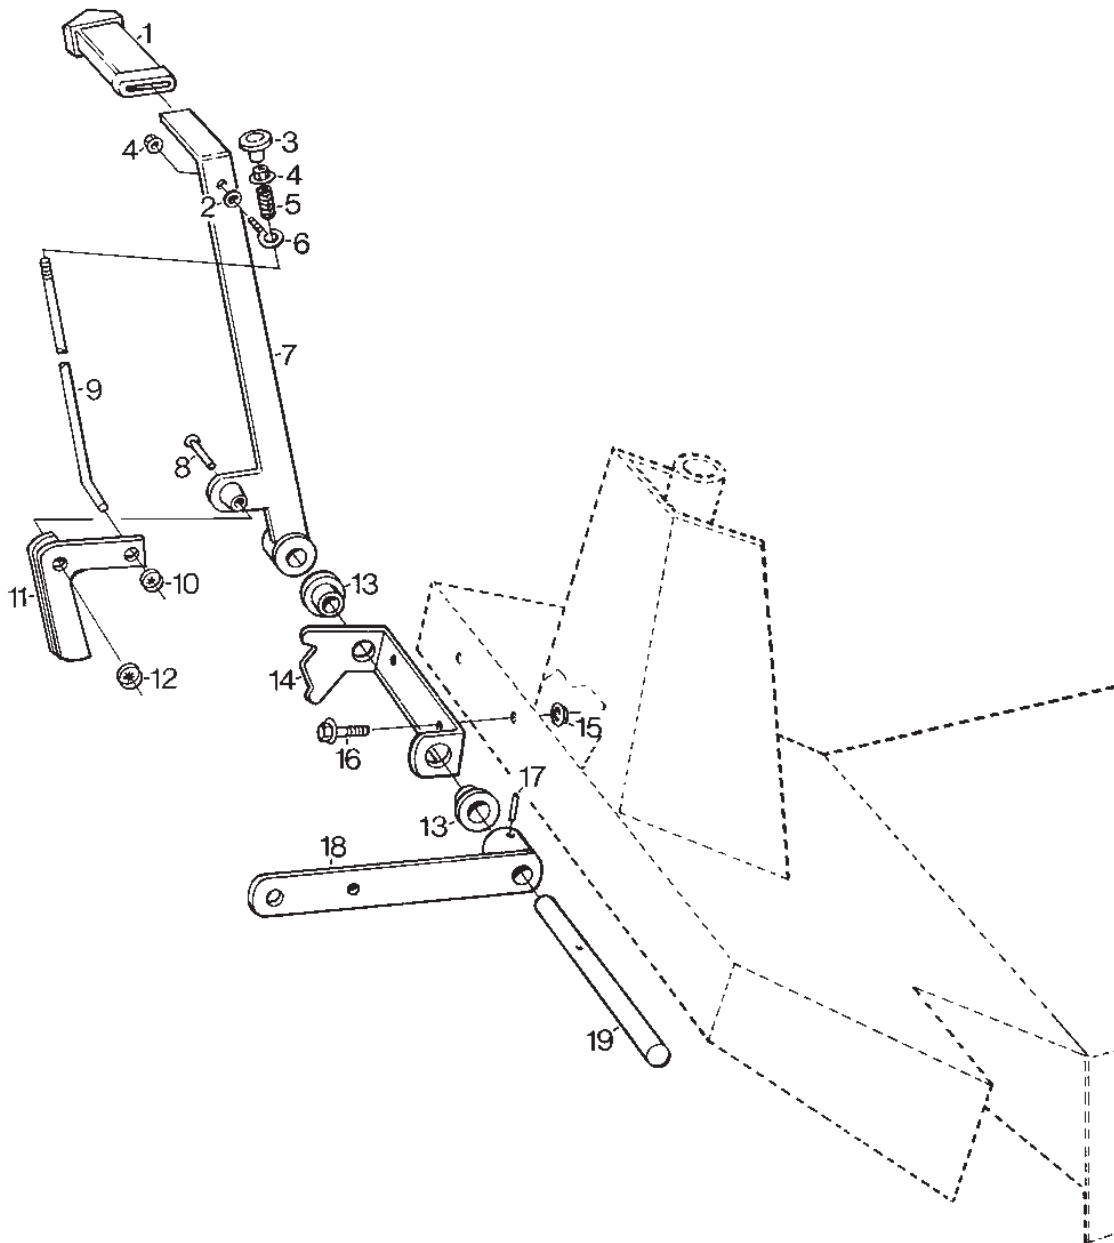

Utgåva Issue 41 - 2014		Redskapslyft Lifting Device			
Pos. Fig.	Antal Quantity	Art nr Part No	Benämning	Description	Anmärkning Notes
0	1	1134-1437-02	rödskapslyft Smst Villa	Accessory Ricing Device	
1	1	9403-0110-01	Höjdinst.Handtag Ej Kapad	Handle	
2	1	9699-0025-02	Bricka	Washer	
3	1	1134-0583-00	Knopp	Knob	
4	2	9739-0631-22	Mutter | Strålkastare	Nut | Working lamp	
5	1	1111-0053-00	Fjäder	Spring	
6	1	1134-1889-01	Skruvögla	Eye Bolt	
7	1	1134-0859-03	Svärd	Bar	
8	1	9646-0099-22	Nit Kn 8X30	Rivet	
9	1	1134-0858-00	Tryckstång	Push Rod	
10	1	9675-0008-02	Starlockbricka	Starlock	
11	1	1134-2911-01	Låshake	Locking Pawl	
12	1	9675-0012-02	Starlock	Locking washer	
13	2	1134-2684-01	Lager	Bearing	
14	1	1134-0536-00	Lyftsegment	Locking Plate	
15	2	9739-1031-22	Mutter	Nut	
16	2	9959-1020-16	Skruv	Screw	
17	2	9595-0258-00	Spännstift	Locating Pin	
18	1	1134-1604-01	Lyftarm Kpl	Trippet	
19	1	1134-1884-01	Lyftaxel	Lifting Shaft	
999	1	1134-1437-02	rödskapslyft Smst Villa	Accessory Ricing Device