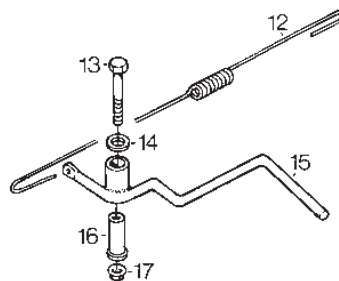

Power Take-Off	Utgåva Issue 41 - 2014			Power Take-Off		
Description	Pos. Fig.	Antal Quantity	Anmärkning Notes Part No	Benämning	Description	Anmärkning Notes
Tensioning Wheel S	72	1	9699-0056-02	Bricka	Washer	
Tensioning Arm Compl						
Belt			=9585-0072-00			
Tension Roller						
Nut						
Nut Guide						
Belt			=9585-0053-00			
Link Rod						
Take Spring						
Washer						
Tensioning Arm						
Washer						
Nut						
Washer						
Washer						
Nut						
Screw			Tillbehör/accessory			
Engine Belt Pulley						
Tension Roller						
Nut Stirrup						
Shaft						
Screw						
Washer						
Screw						
Double V-Belt Pulley						
Spacer						
Pinclip						
Ball Bearing						
Tension Arm Bracket						
Screw						
Screw						
Spacer						
Control Rod						
Washer						
Pin						
Engaging Lever						
Screw						
Handle Gear Shifter						
Screw						
Bracket-Yellow						
Lever			Art.no 2842			
Control Lever						
Pinlock						
Spring						
Clacking Pawl						
Washer						
Washer						
Take Spring						