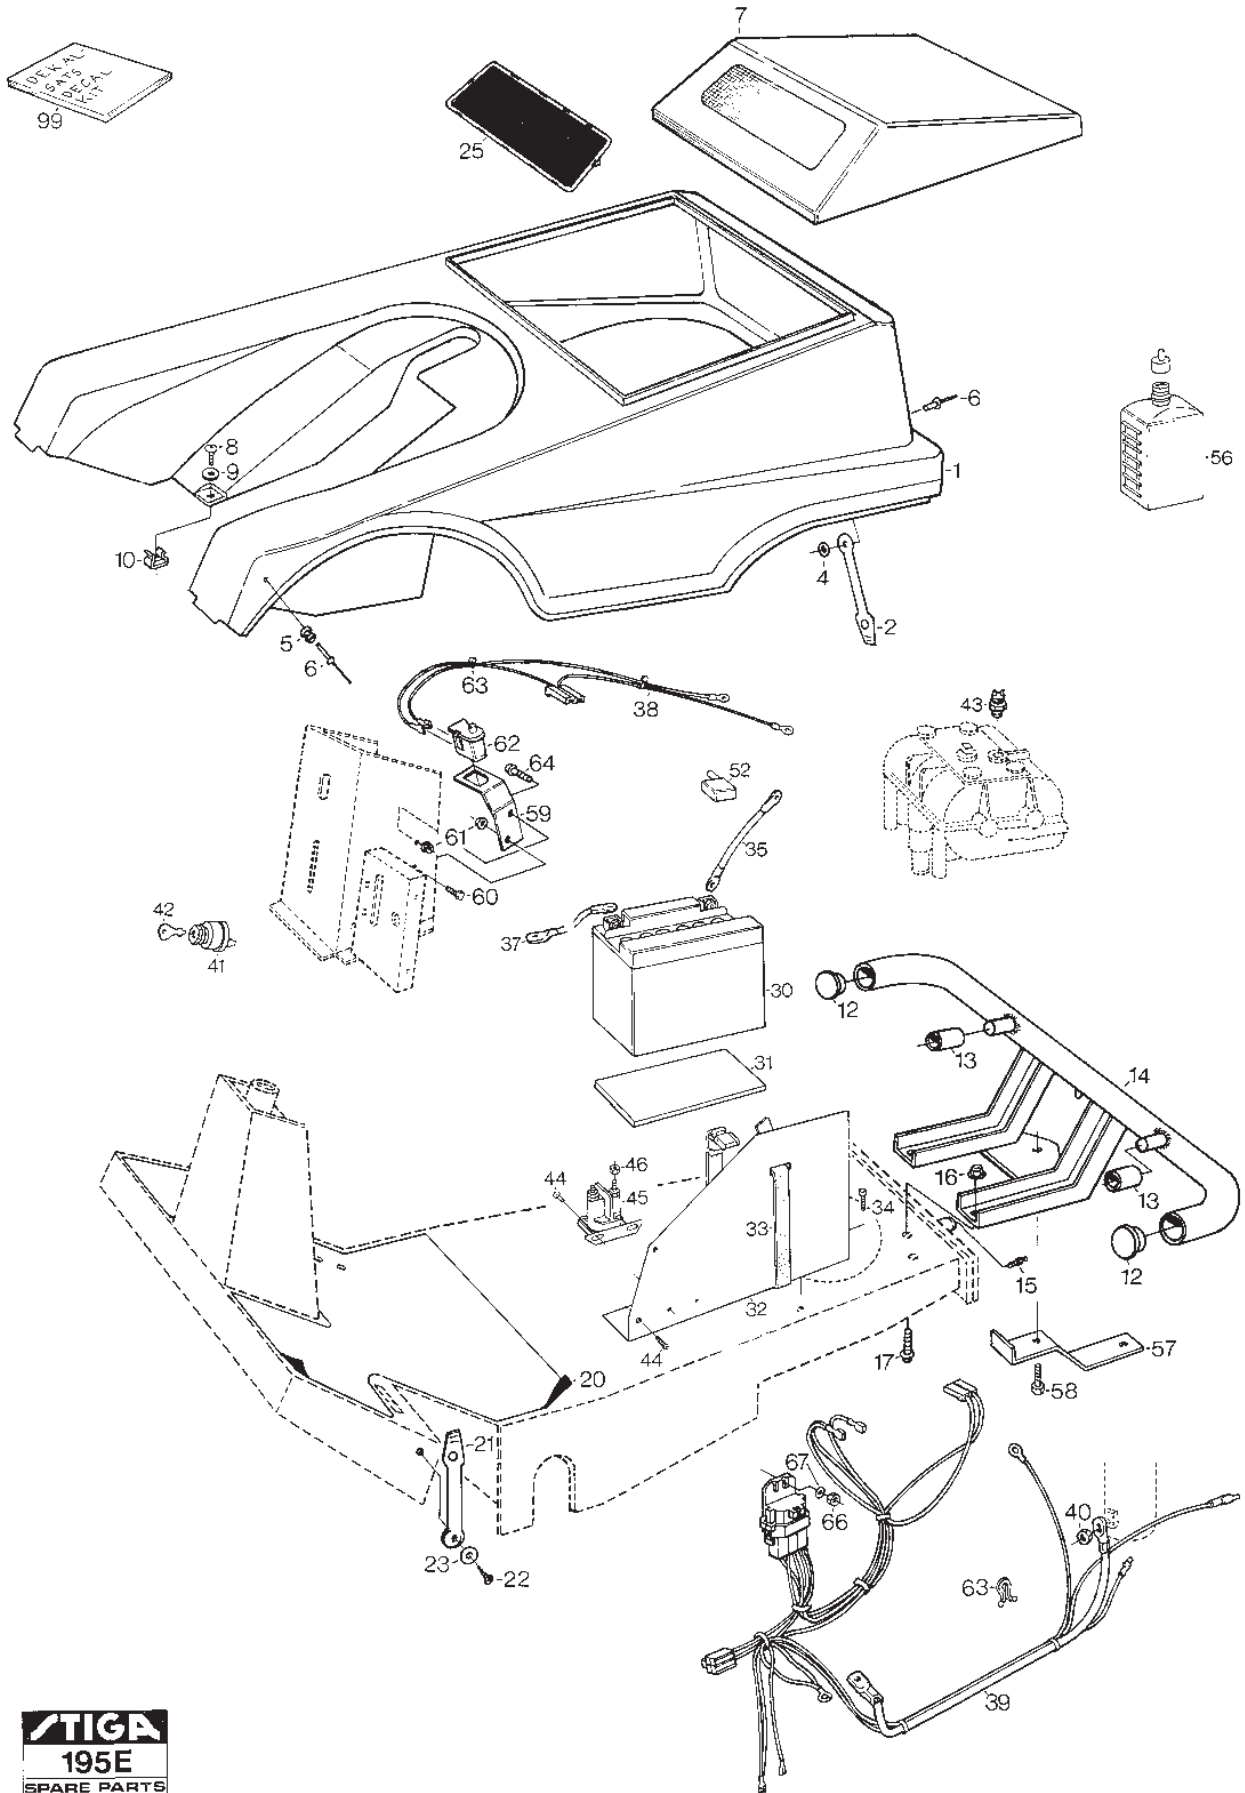

Utgåva Issue 41 - 2014		Chassi Elsystem		Chassie Electrical System	
Pos. Fig.	Antal Quantity	Art nr Part No	Benämning	Description	Anmärkning Notes
1	1	1134-1963-07	Motorhuv kpl	Engine casing assy	
5	2	9405-0029-00	Knopp	Knob	
6	3	9632-0516-00	Popnit Tap/D/Bs 416 Gf9.5	Pop Rivet	
7	1	1134-2855-04	Motorlucka5-01	Engine Cover (Black)	
7	1	1134-2855-05	Motorlucka 4-14	Engine Cover (Green)	
7	1	1134-2855-06	Motorlucka3-08	Engine Cover (Blue)	
8	1	9948-0616-16	Skruv	Screw	
9	1	9699-0060-02	Bricka	Washer	
10	1	1134-3643-01	Mutter	Nut	
12	2	9403-0015-70	Plugg	Plug	
13	2	1134-1643-01	Gummislang	Rubberhose	
14	1	1134-1595-02	Stötfångare Kpl	Tube	
15	1	9501-0500-00	Smörjkopp Kort Rak	Grease Dispenser	
16	2	9739-0831-22	Mutter	Nut	
17	2	9959-0816-16	Skruv	Screw	
20	1	1134-3536-01	Durkmatta Villa	Floor Mat	
21	1	1134-9028-01	Gummistropp (3 St)	Rubber Strap (3 Pcs)	Sats 3 st/kit of 3
22	2	9849-8013-16	Skruv	Screw	
23	2	9699-0087-02	Bricka	Washer	
25	1	1134-2267-01	Gallerinsats Villa	Guarding Net	
30	1	9400-0086-00	Batteri	Battery	
31	1	1134-2333-01	Batteriunderlägg	Battery Pad	
32	1	1134-1922-01	Batteriplatta	Battery Plate	
33	1	9400-0064-02	Batterihållare	Battery Holder	
34	1	9942-0612-16	Skruv	Screw	
35	1	1131-1455-00	Batterikabel (-)	Battery Cable (-)	
37	1	1134-0234-01	Batterikabel (+)	Battery Cable (+)	
39	1	1134-3623-02	Interlockkrets	Interlock Module	Ej ill/not ill.
39	1	1134-3621-01	Kabelhärva	Harness	2841,2855,2858
39	1	1134-3622-01	Kablage Villa Oversea	Harness	2842
40	1	9795-3531-02	Mutter	Nut	
41	1	1134-2853-01	Bricka	Washer	
41	1	1134-2852-01	Mutter	Nut	
41	1	1134-1814-01	Tändningslås Kpl Service	Starter Switch Assy.	
42	1	1134-2848-01	Tändningsnyckel	Ignition Key	
43	1	9400-0105-01	Brytare	Switch	
44	4	9849-8009-16	Skruv	Screw	
45	1	1134-2962-01	Solenoid Kpl Service	Solenoid	
46	2	9794-5131-02	Mutter	Nut	
52	1	1134-2310-01	Batteriskydd	Guard Cap (+)	
56	1	1134-3300-01	Batterisyra	Battery Acid	2 X 0.85 liter
57	1	1134-2352-02	Tow Bar	Tow Bar	
58	1	9959-0820-16	Skruv	Screw	
59	1	1134-3251-02	Fäste	Bracket	
60	1	9959-0612-16	Skruv	Screw	
61	2	9739-0631-22	Mutter | Strålkastare	Nut | Working lamp	
62	1	1134-3156-02	Brytare (grå)	Switch	
63	1	1134-3204-01	Twistögla	Cable Holder	
64	1	9997-0625-16	Skruv	Screw