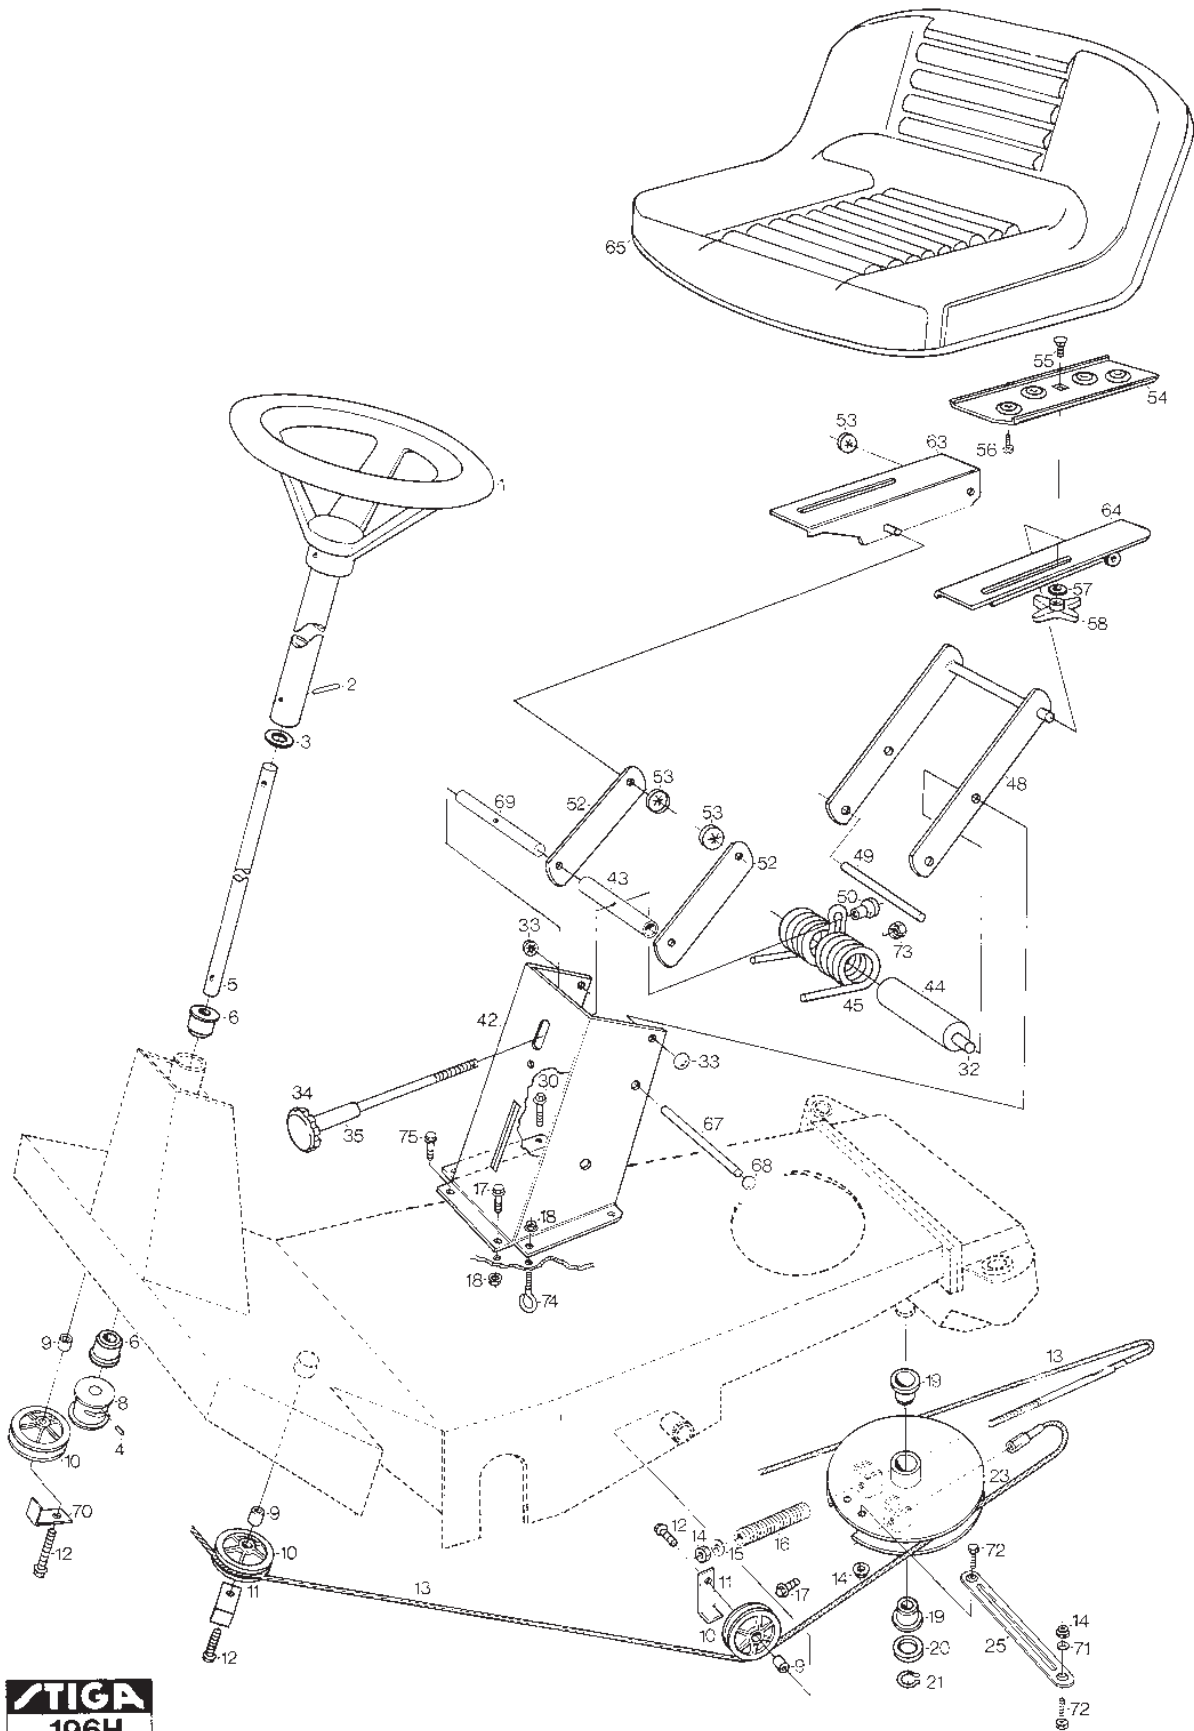

Utgåva Issue 41 - 2014		Styrning Sits Steering Seat			
Pos. Fig.	Antal Quantity	Art nr Part No	Benämning	Description	Anmärkning Notes
1	1	1134-2390-01	Ratt	Steering wheel	
2	1	9595-0262-00	Spännstift	Locating Pin	
3	1	9699-0114-02	Bricka	Washer	1.0 mm
3	1	9699-0103-02	Bricka	Washer	0.5 mm
4	1	9595-0262-00	Spännstift	Locating Pin	
5	1	1134-1424-01	Rattstång	Steering Rod	
6	2	1134-1901-01	Lager	Bearing	
8	1	1134-1933-01	Linhjul	Steering Pulley	
9	4	1134-0041-01	Busning	Bushing	
10	2	1134-9025-01	Linhjul	Steering Pulley	Sats 2 st/kit of 2
11	3	1134-3022-01	Fäste	Bracket	
12	4	9942-1030-16	Skruv	Screw	
13	1	1134-9023-01	Styrwire	Steering Wire	
14	5	9747-0831-02	Mutter | Låsmutter	Nut	
15	1	9699-0090-02	Bricka	Washer	
16	1	1134-1310-01	Fjäder	Spring	
17	3	9959-0816-16	Skruv	Screw	
18	4	9739-0831-22	Mutter	Nut	
19	1	1134-9024-01	Lager (4 St)	Bearing	Sats 4 st/kit of 4
20	1	1134-0341-01	Bricka	Washer	
21	1	9650-0020-04	Spärring Sga 20	Circlip	
23	1	1134-1500-02	Linhjul	Steering Pulley	
25	2	1134-3247-02	Parallellstag	Tie Rod	
30	1	9959-0825-16	Skruv	Screw	
32	1	1134-0022-00	Reglagestång	Control Rod	
33	2	9672-0004-02			
34	1	1134-2163-01	Spännstång Kpl.	Rod	
35	1	1134-2166-01	Distans	Spacer	
42	1	1134-3252-02	Sitskonsol-gul	Seat Bracket-Yellow	
43	1	1134-2846-01	Rör	Tube	
44	1	1134-1883-01	Axel	Axle	
45	1	1134-0015-00	Sitsfjäder	Seat spring	
48	1	1134-1652-01	Fjäder	Spring	
49	1	1134-0050-00	Sitsstång	Seat Rod	
50	1	1134-0493-00	Mutter	Nut	
52	2	1134-1650-01	Parallellstag5-01 F24	Tie Bar	
53	4	9675-0017-02	Låsbricka	Starlock	
54	2	1134-2961-01	Sitsadapter 5-01 24	Seat Adapter	
55	2	9898-0820-16	Skruv	Screw	
56	4	9988-3616-16	Skruv	Screw	
57	2	9699-0062-02	Bricka	Washer	
58	2	1134-1711-01	Knopp	Knob	
63	1	1134-3618-01	Sitsfäste Kpl. 5-01 14	Seat Attachment-R.H.	
64	1	1134-3618-02	Sitsfäste Kpl. 5-01 14	Seat Attachment-L.H.	
65	1	1134-2541-01	Sits Suburban Sa 10314	Seat	2842,2858-20,2858-70
65	1	1134-0800-06	Sits Sears Sa 1216 (9407-0003-01)	Seat Sears Sa 1216 (9407-0003-01) 20	2812,2855,2841
65	1	1134-0800-06	Sits Sears Sa 1216 (9407-0003-01)	Seat Sears Sa 1216 (9407-0003-01) 20	2812,2841,2855,2858