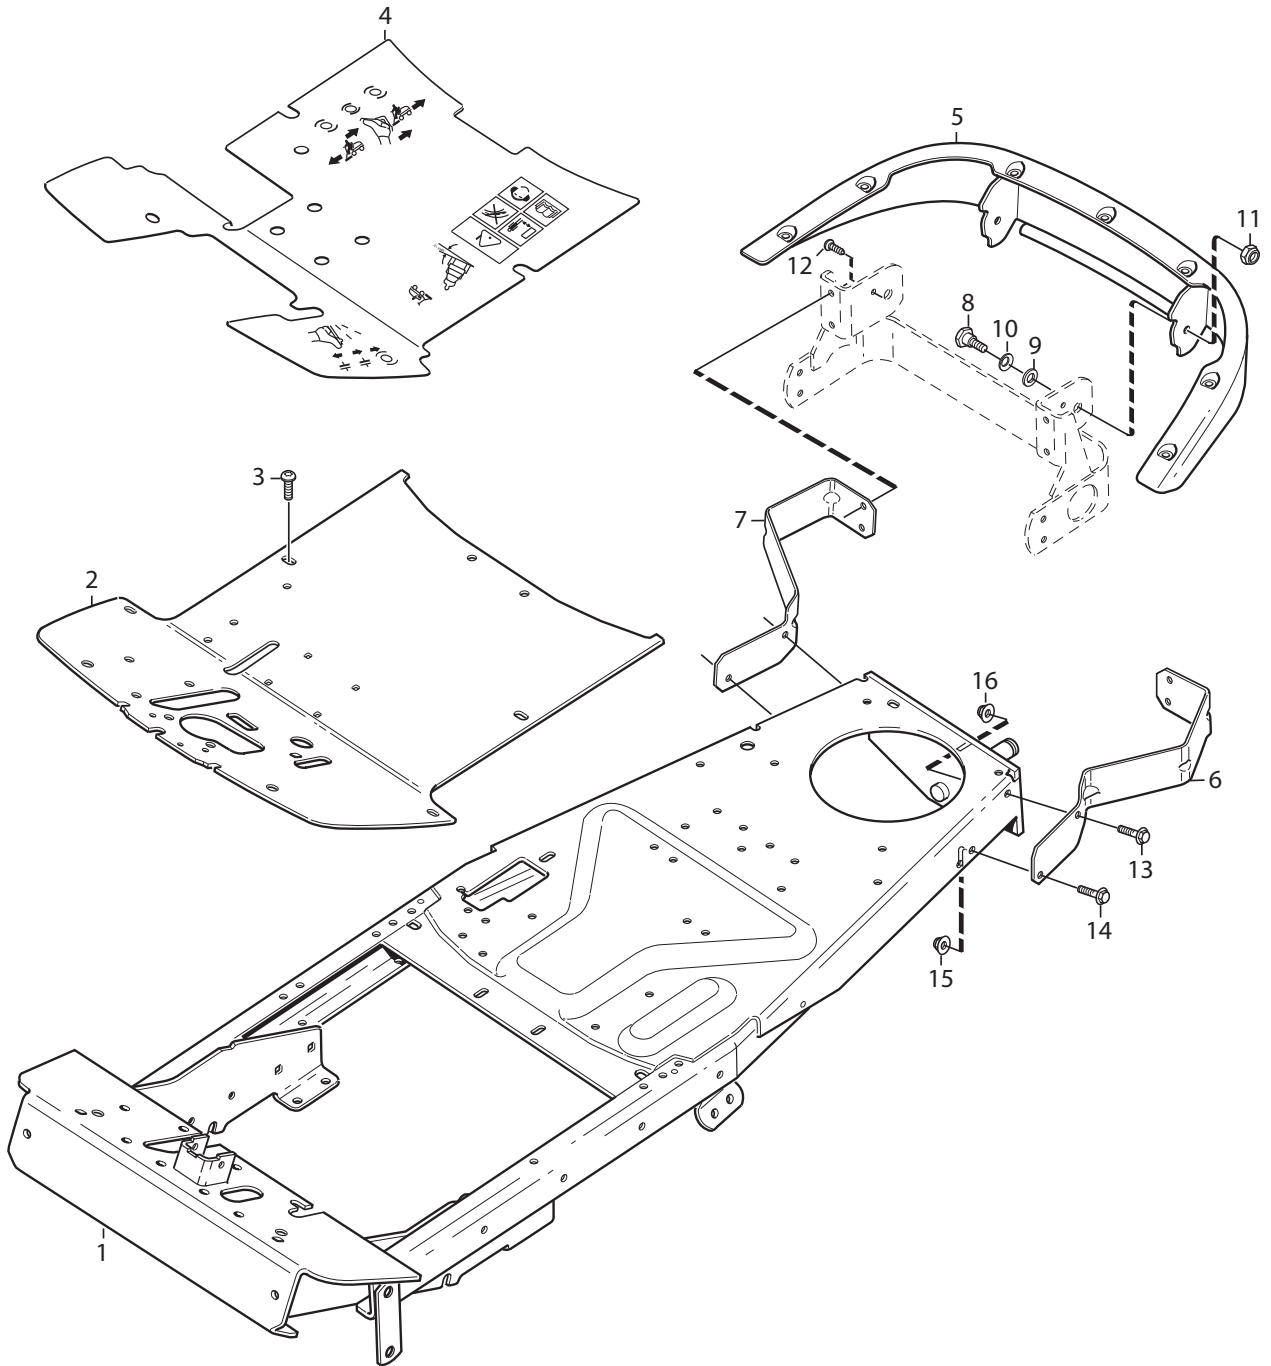

Utgåva Issue 43 - 2014		Ram Frame			
Pos. Fig.	Antal Quantity	Art nr Part No	Benämning	Description	Anmärkning Notes
1	1	1134-6635-01	Ram Kpl (5-01)	Frame	
2	1	1134-5293-02	Durk	Floor Plate	Black line
2	1	1134-5293-01	Durk (Grå) 7-14	Floor Plate (Grey)	
3	2	9893-0616-16	Relä | Skruv	Relay | Screw	
4	1	1134-5338-02	Durkmatta	Floor Mat	
4	1	1134-5338-03	Durkmatta-Manuell	Floor Mat-Manual	
5	1	1134-5453-03	Stötfångare-bakre	Rear Bumper (Grey)	Grey
5	1	1134-5453-01	Stötfångare-bakre	Rear Bumper (Black)	Black line
6	1	1134-6630-01	Stag-Vä (5-01)	Attachment-Lh	
7	1	1134-6630-02	Stag-Hö (5-01)	Attachment-Rh	
8	2	1134-0240-00	Skruv	Screw	
9	2	1134-4242-01	Distansbricka	Washer	
10	2	9694-0001-00	Bricka	Washer	
11	2	9747-0831-02	Mutter | Låsmutter	Nut	
12	2	9943-0516-16	Skruv	Screw	
13	2	9959-0820-16	Skruv	Screw	L = 20 mm
14	2	9959-0825-16	Skruv	Screw	L = 25 mm
15	1	9739-0831-22	Mutter	Nut	
16	3	9739-0831-22	Mutter	Nut