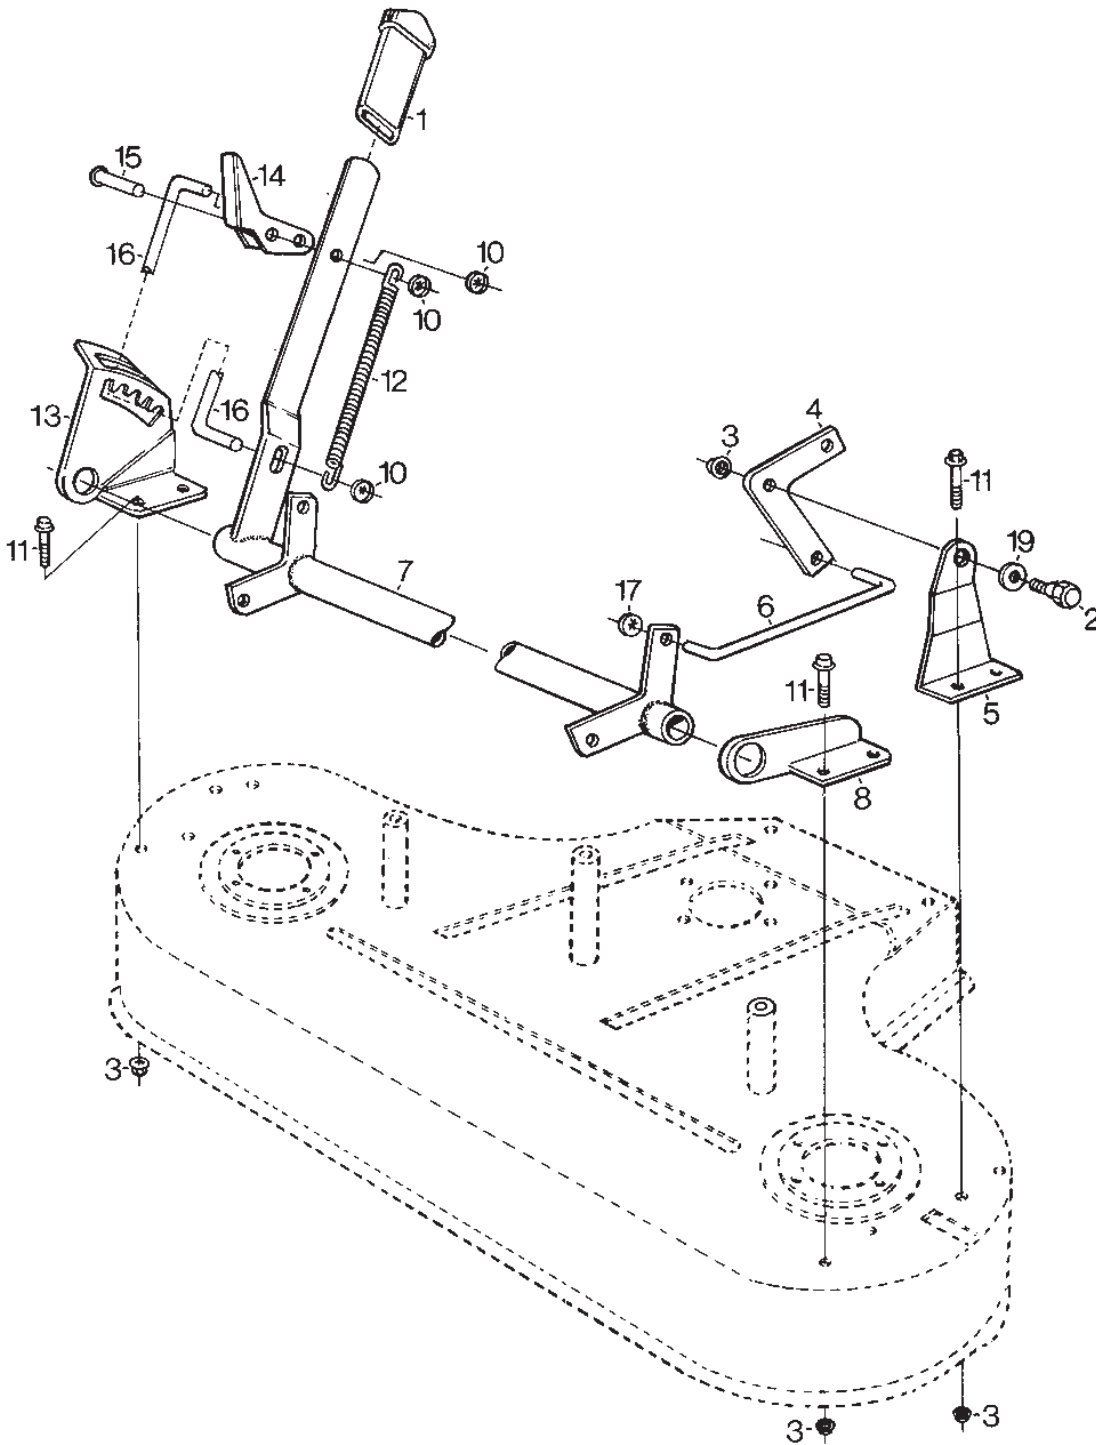

Reservdelskatalog Parts Catalogue

VILLA 85B (FIN)

13-2931-12 - Season 1991

- Use GLOBAL GARDEN PRODUCT Genuine Spare Parts specified in the parts list for repair and/or replacement.
 - The contents described in the parts list may change due to improvement.
 - The drawings of the spare parts are only indicative and might not represent the part in question exactly.
 - The indications "right" - "left" - "front" - "rear" refer to the position of the operator when using the machine.
- When placing orders of parts for repair and/or replacement, make sure that the illustrated parts list is the one applying to the machine's year of manufacture, as shown on the identification plate attached to the machine.

www.stiga.com

Utgåva Issue 40 - 2014		Klippaggregat 85B Ram		Mower Deck 85B Frame	
Pos. Fig.	Antal Q.ty	Art nr Part No	Benämning	Description	Anmärkning Notes
1	2	9942-0816-16	Skruv	Screw	
2	1	1134-1889-01	Skruvögla	Eye Bolt	
3	1	9699-0100-02	Bricka	Flat washer	
4	1	1134-1596-01	Transmissionskåpa5-01	Transmission Casing	
5	1	1134-1448-01	Kåpa Kpl 1-00 01	Cutterpan Villa	
6	1	1134-1761-04	Aggr Fäste Kpl Höger	Attaching Arm (Right)	
7	1	1134-9024-01	Lager (4 St)	Bearing	
8	1	1134-1614-02	Ram Kpl 1-00 01	Frame	
10	2	9598-0003-02	Spring Pin	Spring Pin	
11	2	1134-0240-00	Skruv	Screw	
12	4	9739-0831-22	Mutter	Nut	
13	2	9598-0002-02	Spring Pin	Spring Pin	
14	2	9699-0056-02	Bricka	Washer	
15	2	1134-1616-01	Skruv	Screw	
16	2	1134-1585-01	Justermutter	Nut	
18	2	1134-1580-01	Handtag Kpl	Handle	
19	2	9935-1020-16	Skruv	Screw	
20	1	1134-0304-02	Axel F Stödrullar	Shaft Cutterhead	
21	6	1134-0299-00	Skyddsrulle	Guard Roller	
22	3	1134-0305-00	Stödhjul	Casing Wheel	
23	4	1134-1630-01	Skyddsrulle 5-01	Guard Roller	
24	2	1134-1726-01	Hylsa	Sleeve	
25	2	9997-1055-12	Skruv	Screw	
28	1	1134-1761-05	Attaching arm-L.H.	Attaching arm-L.H.	
29	1	1134-9024-01	Lager (4 St)	Bearing	
40	2	9665-0002-00	Bricka	Washer	