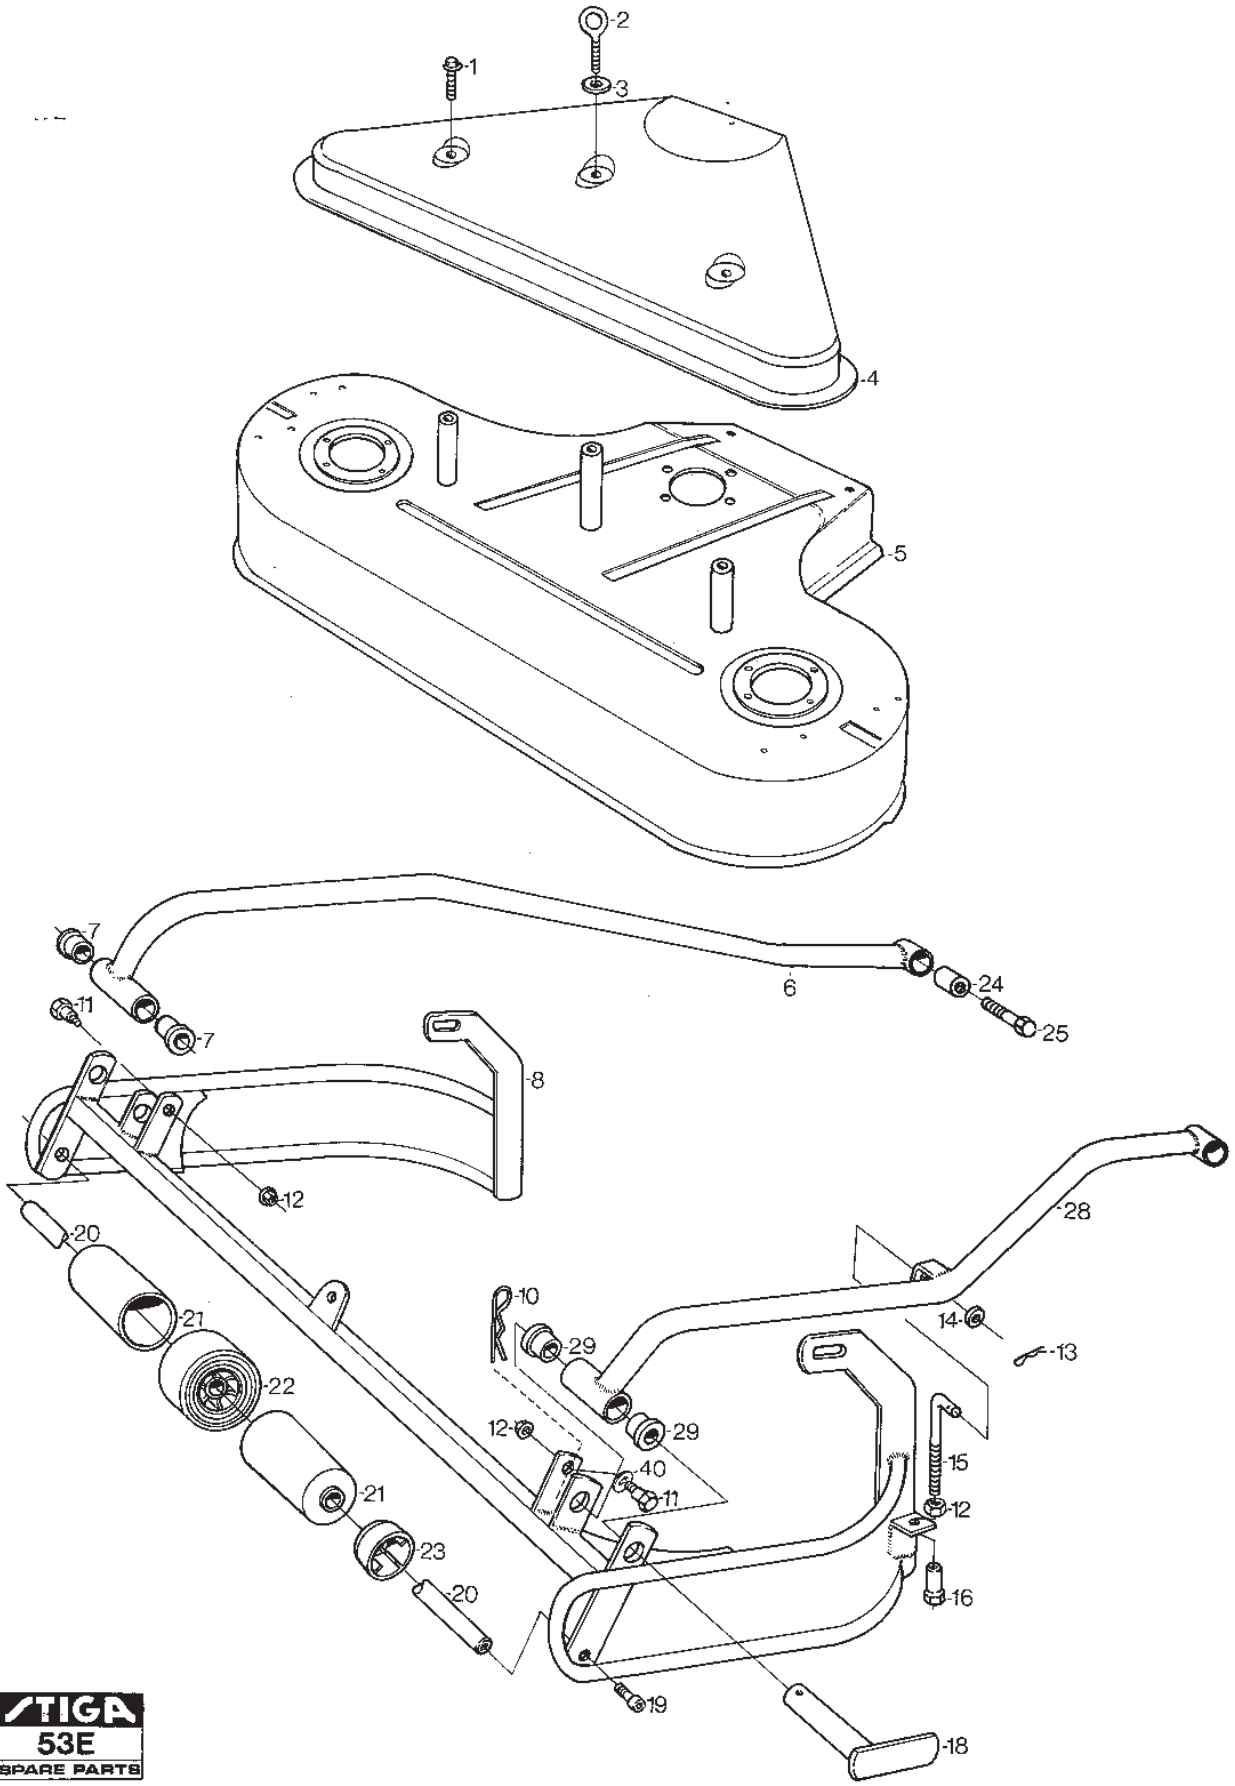

Reservdelskatalog Parts Catalogue

VILLA 85B (FIN)

13-2931-12 - Season 1991

- Use GLOBAL GARDEN PRODUCT Genuine Spare Parts specified in the parts list for repair and/or replacement.
 - The contents described in the parts list may change due to improvement.
 - The drawings of the spare parts are only indicative and might not represent the part in question exactly.
 - The indications "right" - "left" - "front" - "rear" refer to the position of the operator when using the machine.
- When placing orders of parts for repair and/or replacement, make sure that the illustrated parts list is the one applying to the machine's year of manufacture, as shown on the identification plate attached to the machine.

www.stiga.com

Utgåva Issue 40 - 2014		Klippaggregat 85B Ram		Mower Deck 85B Frame	
Pos. Fig.	Antal Q.ty	Art nr Part No	Benämning	Description	Anmärkning Notes
1	2	9942-0816-16	Skruv	Screw	
2	1	1134-1889-01	Skruvögla	Eye Bolt	
3	1	9699-0100-02	Bricka	Flat washer	
4	1	1134-1596-01	Transmissionskåpa5-01	Transmission Casing	
5	1	1134-1448-01	Kåpa Kpl 1-00 01	Cutterpan Villa	
6	1	1134-1761-04	Aggr Fäste Kpl Höger	Attaching Arm (Right)	
7	1	1134-9024-01	Lager (4 St)	Bearing	
8	1	1134-1614-02	Ram Kpl 1-00 01	Frame	
10	2	9598-0003-02	Spring Pin	Spring Pin	
11	2	1134-0240-00	Skruv	Screw	
12	4	9739-0831-22	Mutter	Nut	
13	2	9598-0002-02	Spring Pin	Spring Pin	
14	2	9699-0056-02	Bricka	Washer	
15	2	1134-1616-01	Skruv	Screw	
16	2	1134-1585-01	Justermutter	Nut	
18	2	1134-1580-01	Handtag Kpl	Handle	
19	2	9935-1020-16	Skruv	Screw	
20	1	1134-0304-02	Axel F Stödrullar	Shaft Cutterhead	
21	6	1134-0299-00	Skyddsrulle	Guard Roller	
22	3	1134-0305-00	Stödhjul	Casing Wheel	
23	4	1134-1630-01	Skyddsrulle 5-01	Guard Roller	
24	2	1134-1726-01	Hylsa	Sleeve	
25	2	9997-1055-12	Skruv	Screw	
28	1	1134-1761-05	Attaching arm-L.H.	Attaching arm-L.H.	
29	1	1134-9024-01	Lager (4 St)	Bearing	
40	2	9665-0002-00	Bricka	Washer	