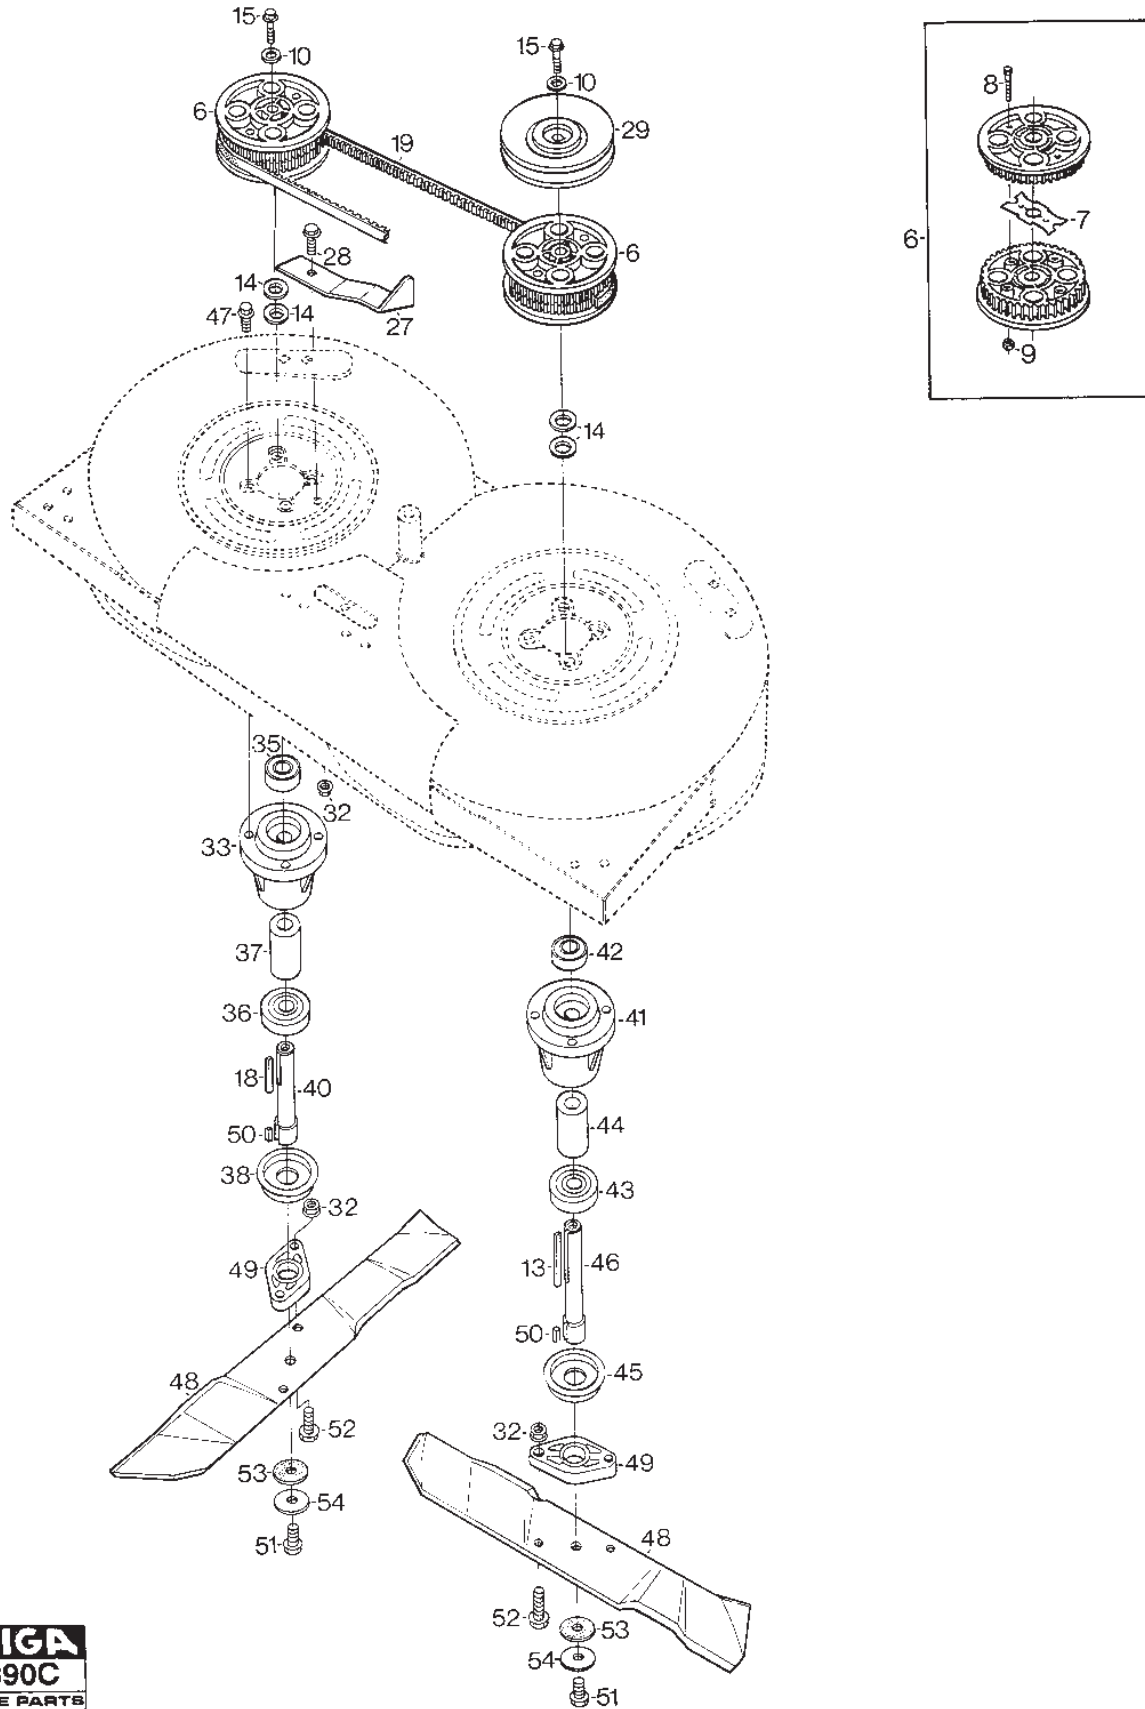

Utgåva Issue 45 - 2014		Klippaggregat 85M Knivar		Mower Deck 85M Blades	
Pos. Fig.	Antal Quantity	Art nr Part No	Benämning	Description	Anmärkning Notes
6	2	1134-3679-01	Kuggremskiva	Toothed Belt Pulley	
7	1	1134-3597-01	Medbringare	Reinforcement	
8	2	9997-0625-16	Skruv	Screw	
9	2	9747-0631-02	Mutter | Låsmutter	Nut	
10	2	9699-0056-02	Bricka	Washer	
13	1	9600-0150-03	Plattkil	Key	
14	4	9699-0104-02	Bricka	Washer	
15	2	9958-0820-16	Skruv	Screw	
18	1	9600-0150-02	Plattkil	Key	
19	1	1134-9030-01	Kuggrem	Toothed Belt	= 9585-0071-00
27	1	1134-3014-01	Remspännare 5-01 24	Belt Tensioner	
28	1	9959-0820-16	Skruv	Screw	
29	1	1134-3035-01	Remskiva	Belt Pulley	
32	5	9739-0831-22	Mutter	Nut	
33	1	1134-3696-01	Lagerbox Kpl. Ema	Bearing Box Assy	
35	1	9549-0019-00	Kullager	Ball Bearing	
36	1	9549-0020-00	Kullager	Ball Bearing	
37	1	1134-0051-05	Distans	Spacer	
38	1	1134-0400-01	Bricka	Washer	
40	1	1134-3695-01	Knivaxel	Blade Shaft	
41	1	1134-3696-02	Lagerbox Kpl. Ema	Bearing Box Assy	
42	1	9549-0019-00	Kullager	Ball Bearing	
43	1	9549-0020-00	Kullager	Ball Bearing	
44	1	1134-0051-05	Distans	Spacer	
45	1	1134-0400-01	Bricka	Washer	
46	1	1134-3695-02	Knivaxel	Blade Shaft	
47	8	9942-0816-16	Skruv	Screw	
48	1	1134-9038-01	Mulcherkniv	Mulching Blade	Sats 2 st/kit of 2
49	2	1134-2082-01	Knivfäste	Blade Holder	
50	2	9600-0150-01	Plattkil	Key	
51	2	9991-1024-19	Skruv	Screw	
52	4	9959-0830-16	Skruv	Screw	
53	2	1134-3544-01	Bricka	Fibre Washer	
54	2	9699-0109-02	Bricka	Washer