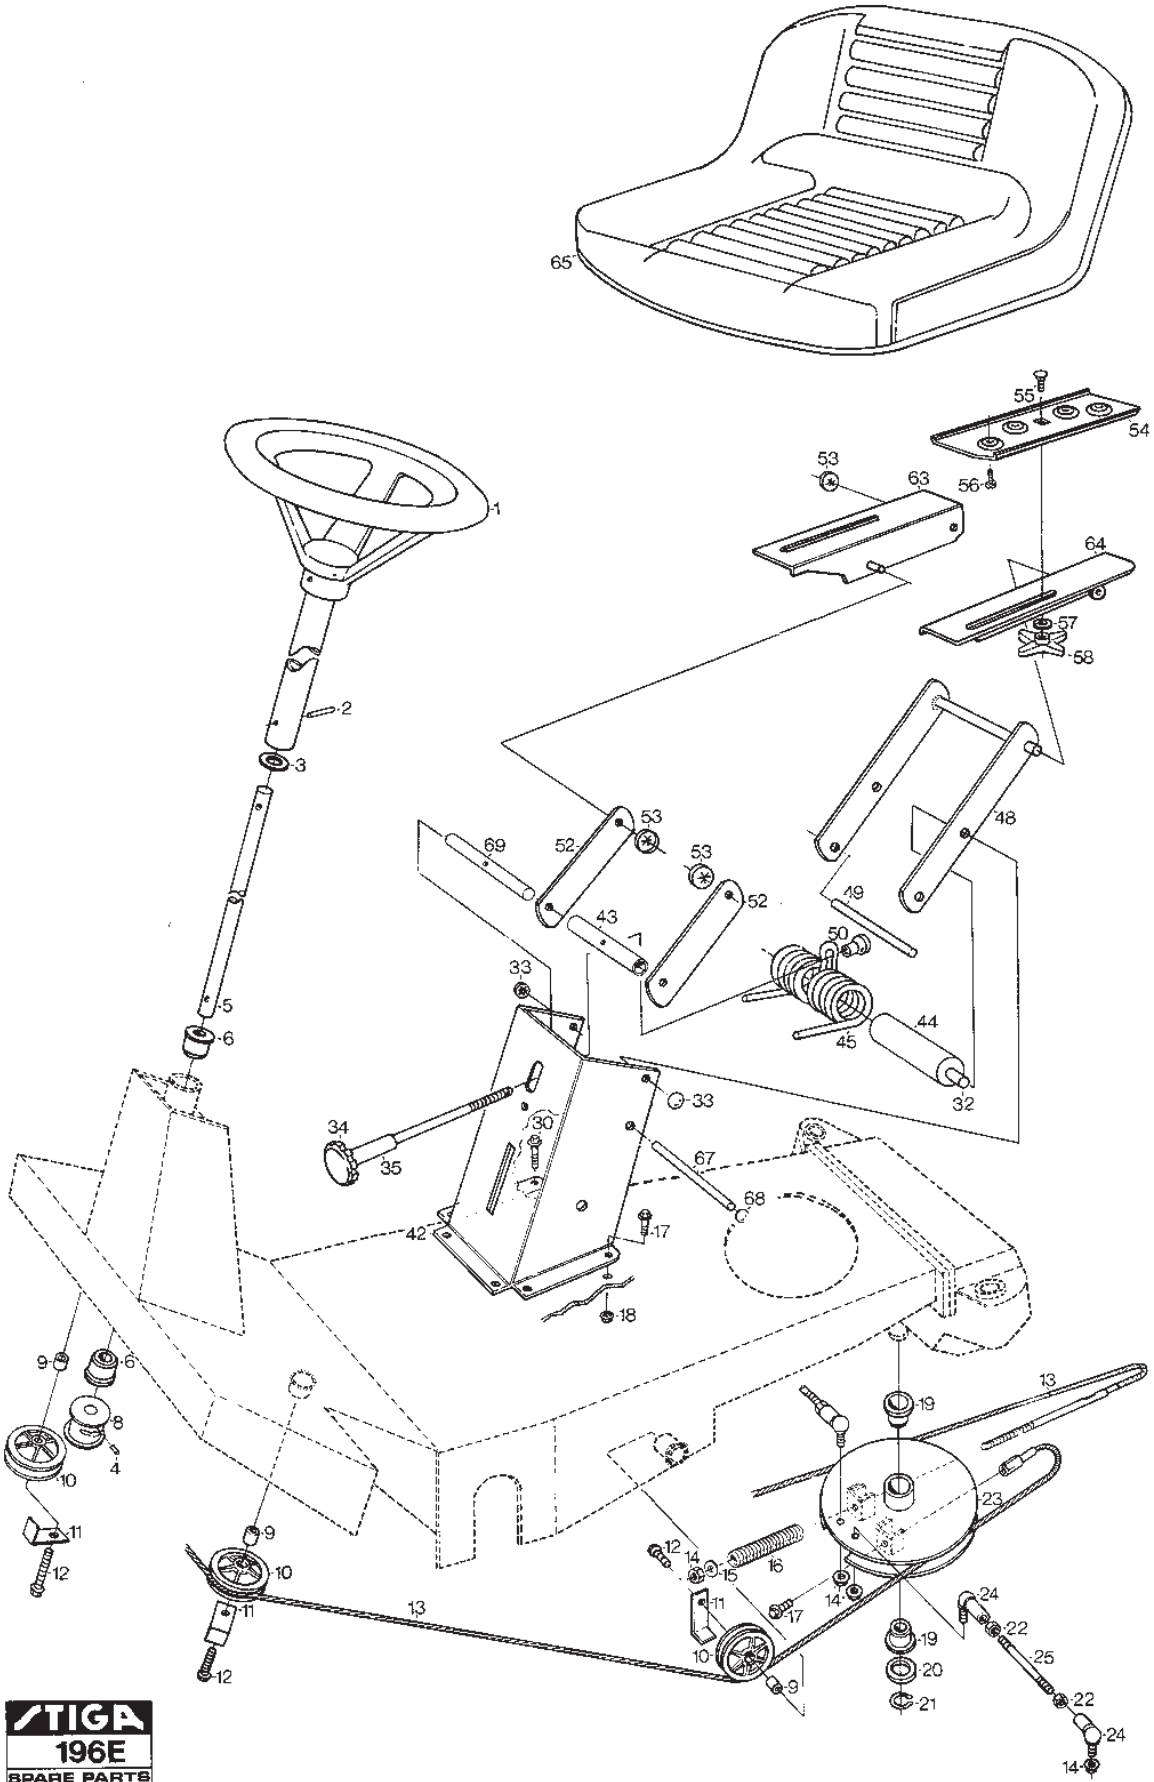

Utgåva Issue 36 - 2014		Styrning Sits Steering Seat			
Pos. Fig.	Antal Q.ty	Art nr Part No	Benämning	Description	Anmärkning Notes
30	1	9959-0825-16	Skruv	Screw	
56	4	9988-3616-16	Skruv	Screw