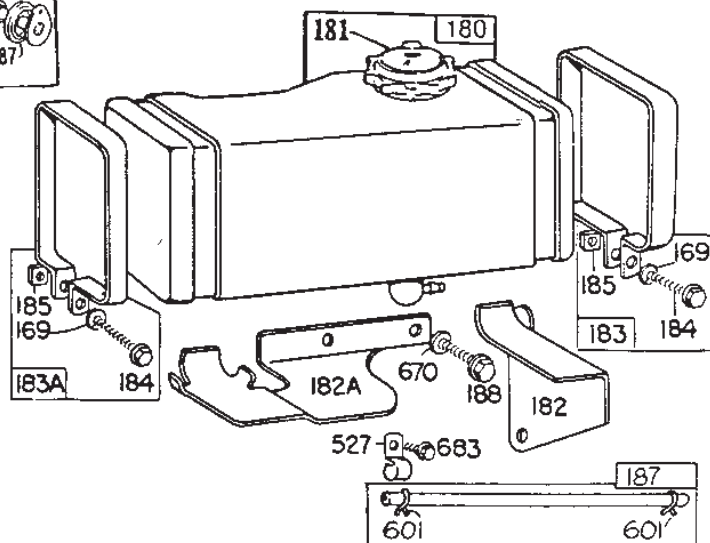

121 CARBURETOR OVERHAUL KIT