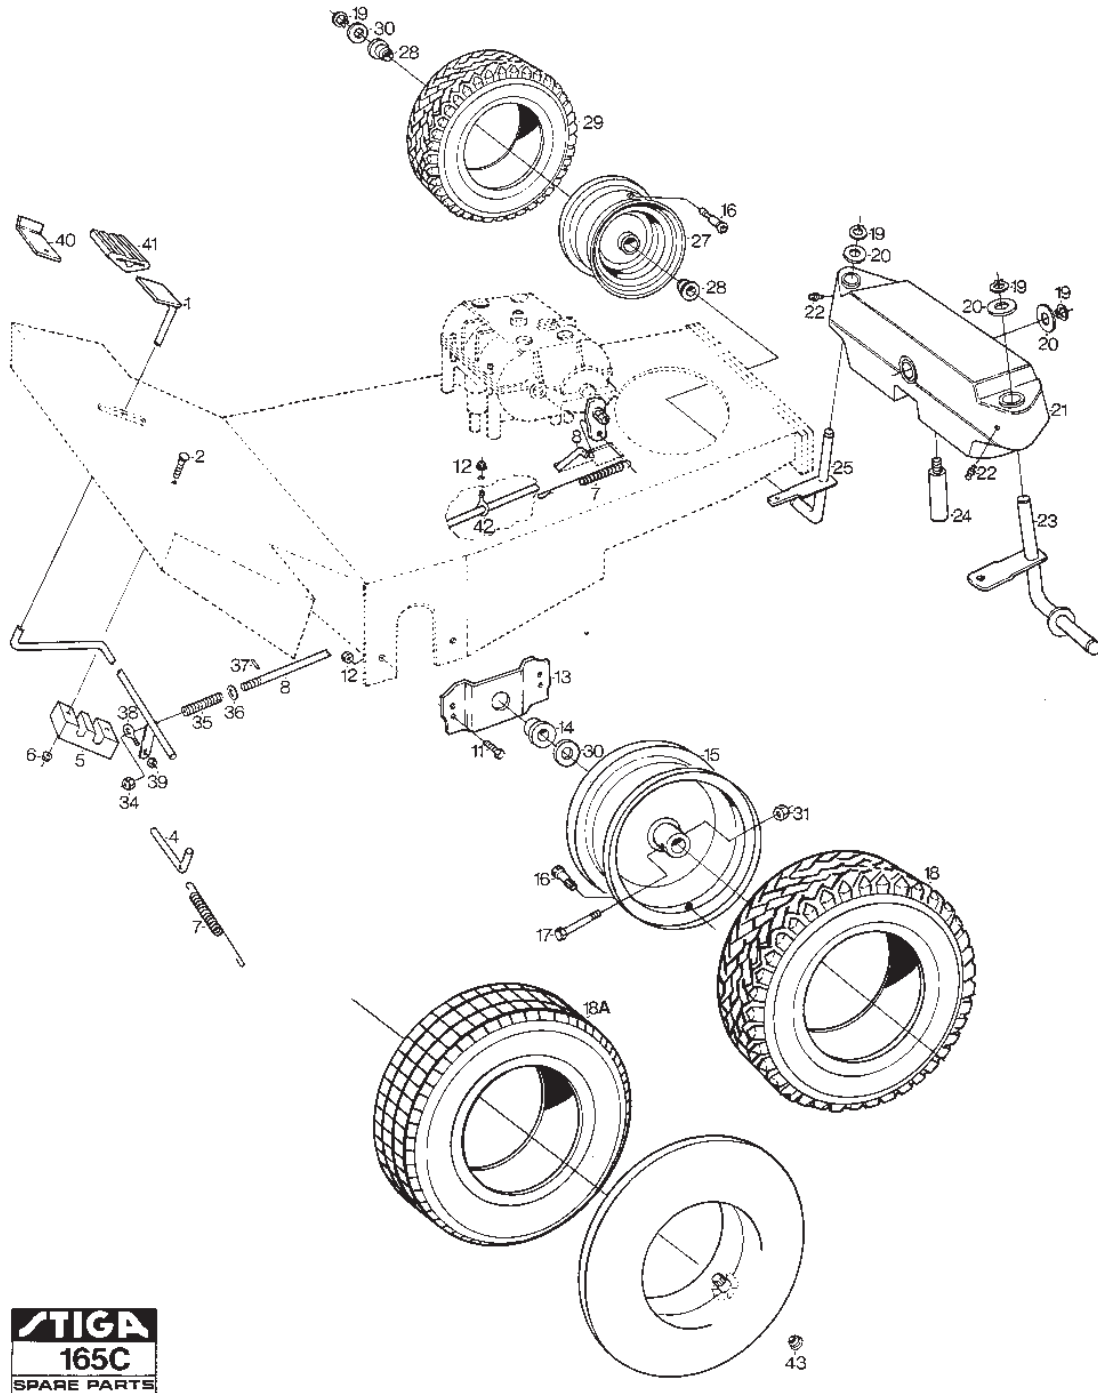

Utgåva Issue 36 - 2014		Hjulupphängning Broms		Wheel Suspension Brake System	
Pos. Fig.	Antal Q.ty	Art nr Part No	Benämning	Description	Anmärkning Notes
41	1	1134-0269-00	Pedalgummi	Pedal Rubber	Finland, Frankrike
30	4	1134-0341-01	Bricka	Washer	
35	1	1134-1023-00	Fjäder	Brake Spring	
17	2	1134-1348-01	Skruv	Screw	
23	1	1134-1428-01	Spindel-vä	Spindle Lh	
25	1	1134-1428-02	Spindel-hö	Spindle Rh	
24	1	1134-1583-01	Axel	Shaft For Steering Pulley	
21	1	1134-1634-01	Bakaxel	Rear axle	
14	2	1134-1875-01	Bussning	Bushing	
13	2	1134-1876-01	Bakaxelfäste 5-01 24	Rear Axle Mounting	
38	1	1134-1889-01	Skruvögla	Eye Bolt	
5	1	1134-1927-01	Lager 5-01	Bearing	
4	1	1134-1937-01	Reglagespak	Control Lever	
40	1	1134-1965-01	Halkskydd	Slip protection	Finland (FIN)
1	1	1134-1979-01	Pedal Kpl 5-01	Brake Pedal	
8	1	1134-1980-01	Bromsstång	Brake Rod	
42	1	1134-2138-01	Skruvögla	Eye Bolt	
43	2	1134-2653-01	röduceringsnippel	Nipple	
27	2	1134-2669-01	Fälg kpl	Rim assy	
15	2	1134-3176-01	Fälg	Rim	
15	1	1134-3176-01	Fälg	Rim	
28	4	1134-9026-01	Bussning	Bearing	
28	1	1134-9026-01	Bussning	Bearing	
7	2	4231-0013-00	Fjäder	Spring	
22	2	9501-0500-00	Smörjkopp Kort Rak	Grease Dispenser	
29	2	9545-0099-00	Däck	Tyre	
18A	2	9545-0116-00	Däck	Tyre	
18A	1	9545-0203-00	Innerslang	Inner Tube	
29	1	9545-0204-00	Innerslang	Inner Tube	
16	4	9545-0500-00	Ventil	Valve Assy.	
37	1	9595-0160-00	Spiralspnst Prym N3X16	Locating Pin	
19	5	9650-0020-04	Spårring Sga 20	Circlip	
20	3	9699-0088-02	Bricka	Washer	
36	1	9699-0090-02	Bricka	Washer	
6	2	9739-0631-22	Mutter | Strålkastare	Nut | Working lamp	
12	5	9739-0831-22	Mutter	Nut	
31	2	9743-3721-32	Mutter	Nut	
39	1	9747-0631-02	Mutter | Låsmutter	Nut	
34	1	9747-0831-02	Mutter | Låsmutter	Nut	
2	2	9898-0635-12	Skruv	Screw	
11	4	9959-0820-16	Skruv	Screw