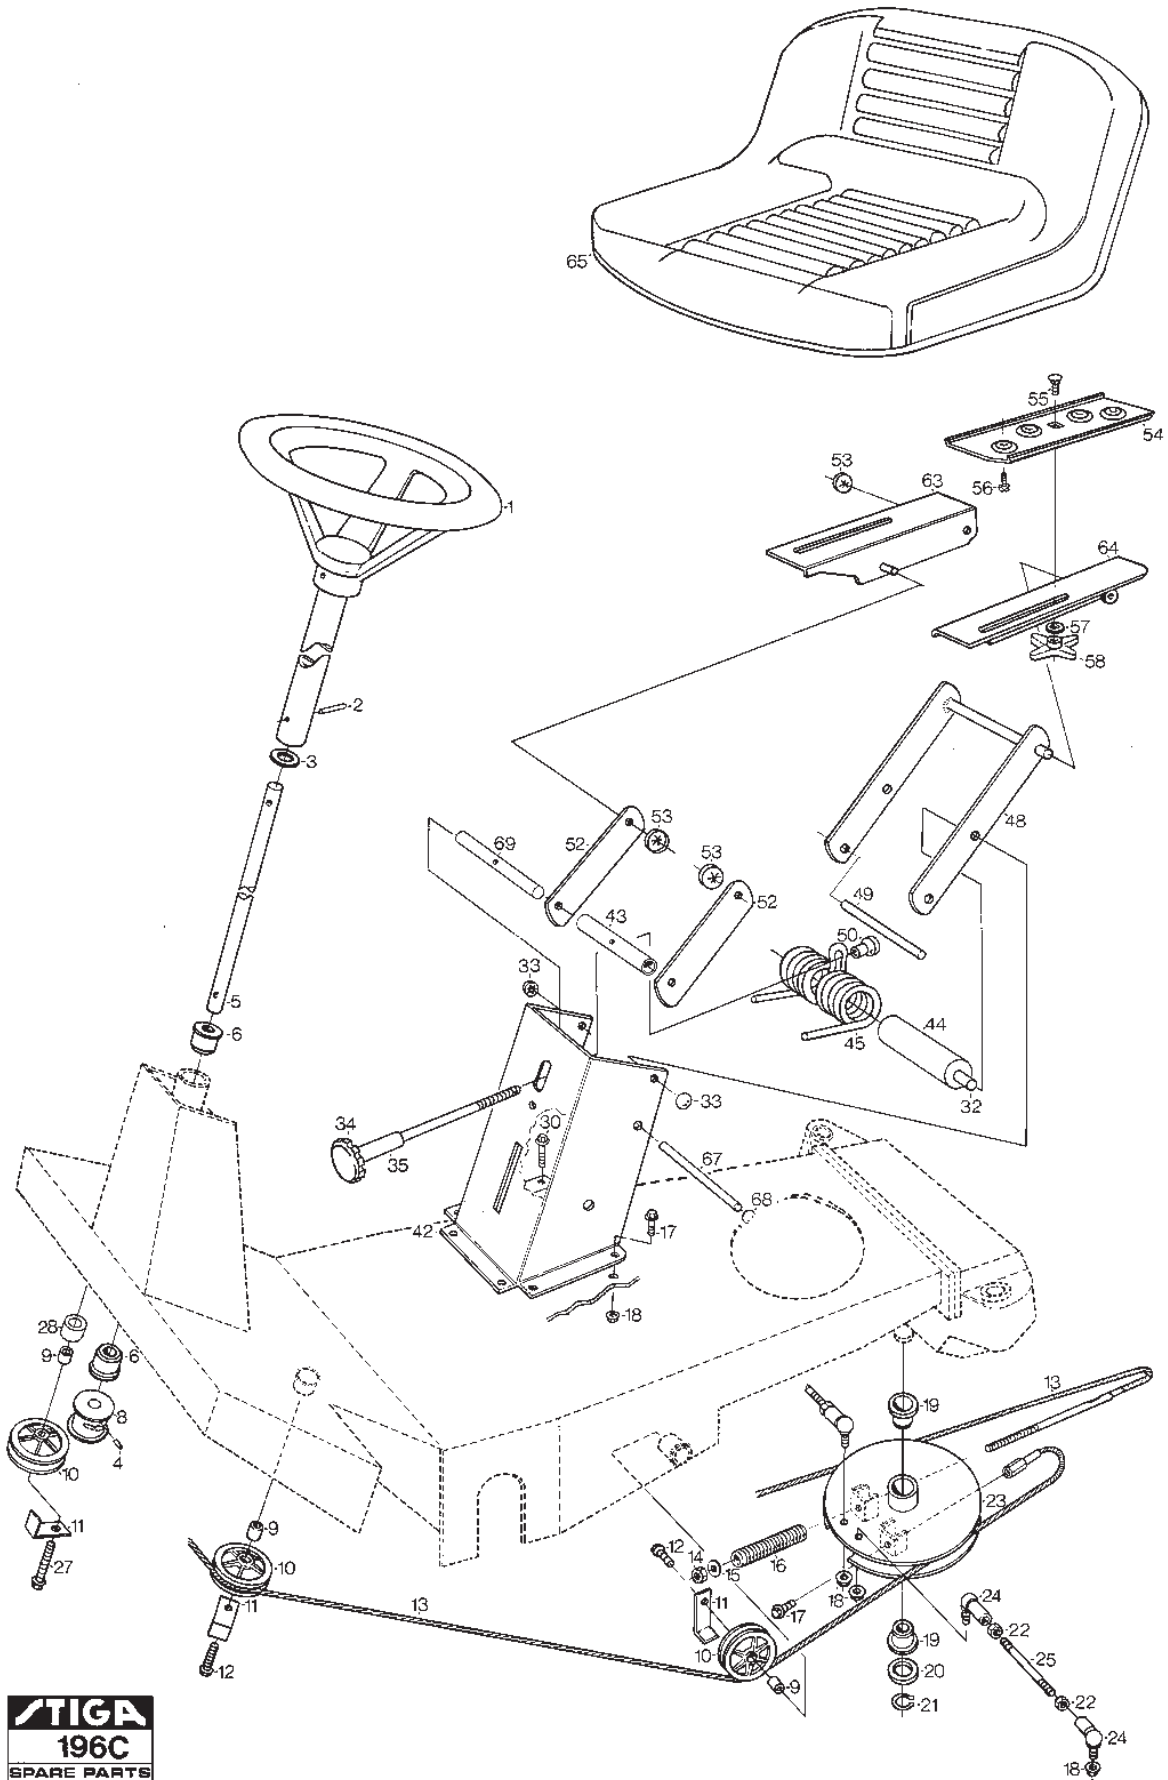

Utgåva Issue 39 - 2014		Styrning Sits		Steering Seat	
Pos. Fig.	Antal Q.ty	Art nr Part No	Benämning	Description	Anmärkning Notes
1	1	1134-1967-01	Ratt	Steering Wheel	
2	1	9595-0262-00	Spännstift	Locating Pin	
3	1	9699-0114-02	Bricka	Washer	1.0 mm
3	1	9699-0103-02	Bricka	Washer	0.5 mm
4	1	9595-0262-00	Spännstift	Locating Pin	
5	1	1134-1424-01	Rattstång	Steering Rod	
6	2	1134-1901-01	Lager	Bearing	
8	1	1134-1933-01	Linhjul	Steering Pulley	
9	4	1134-0041-01	Busning	Bushing	
10	4	1134-9025-01	Linhjul	Steering Pulley	
11	4	1134-3022-01	Fäste	Bracket	
12	3	9942-1030-16	Skruv	Screw	
13	1	1134-9023-01	Styrwire	Steering Wire	
14	1	9747-0831-02	Mutter | Låsmutter	Nut	
15	1	9699-0090-02	Bricka	Washer	
16	1	1134-1310-01	Fjäder	Spring	
17	5	9959-0816-16	Skruv	Screw	
18	8	9739-0831-22	Mutter	Nut	
19	2	1134-9024-01	Lager (4 St)	Bearing	
20	1	1134-0341-01	Bricka	Washer	
21	1	9650-0020-04	Spärring Sga 20	Circlip	
22	4	9799-0831-02	Mutter	Nut	
23	1	1134-1500-01	Linhjul	Steering Pulley	
24	4	9570-0002-00	Vinkellänk As13 Din 71802M8	Elbow Link	
25	2	1134-1427-01	Parallellstag	Tie Rod	
27	1	9942-1050-16	Skruv	Screw	
28	1	1134-1934-02	Distans	Spacer	
30	1	9959-0825-16	Skruv	Screw	
32	1	1134-0022-00	Reglagestång	Control Rod	
33	2	9672-0004-02	Starlock	Starlock	
34	1	1134-2163-01	Spännstång Kpl.	Rod	
35	1	1134-2166-01	Distans	Spacer	
42	1	1134-3252-02	Sitskonsol-gul	Seat Bracket-Yellow	
43	1	1134-2846-01	Rör	Tube	
44	1	1134-1883-01	Axel	Axle	
45	1	1134-0015-00	Sitsfjäder	Seat spring	
48	1	1134-1652-01	Fjäder	Spring	
49	1	1134-0050-00	Sitsstång	Seat Rod	
50	1	1134-0493-00	Mutter	Nut	
52	2	1134-1650-01	Parallellstag5-01 F24	Tie Bar	
53	4	9675-0017-02	Låsbricka	Starlock	
54	2	1134-2961-01	Sitsadapter 5-01 24	Seat Adapter	
55	2	9898-0820-16	Skruv	Screw	
56	4	9863-3613-16	Skruv	Screw	
57	2	9699-0062-02	Bricka	Washer	
58	2	1134-1711-01	Knopp	Knob	
63	1	1134-3618-01	Sitsfäste Kpl. 5-01 14	Seat Attachment-R.H.	
64	1	1134-3618-02	Sitsfäste Kpl. 5-01 14	Seat Attachment-L.H.