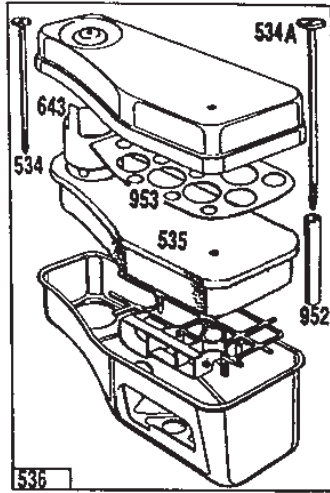

121 CARBURETOR OVERHAUL KIT