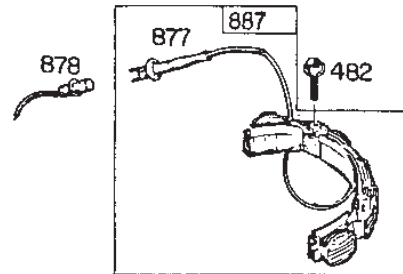

121 CARBURETOR OVERHAUL KIT