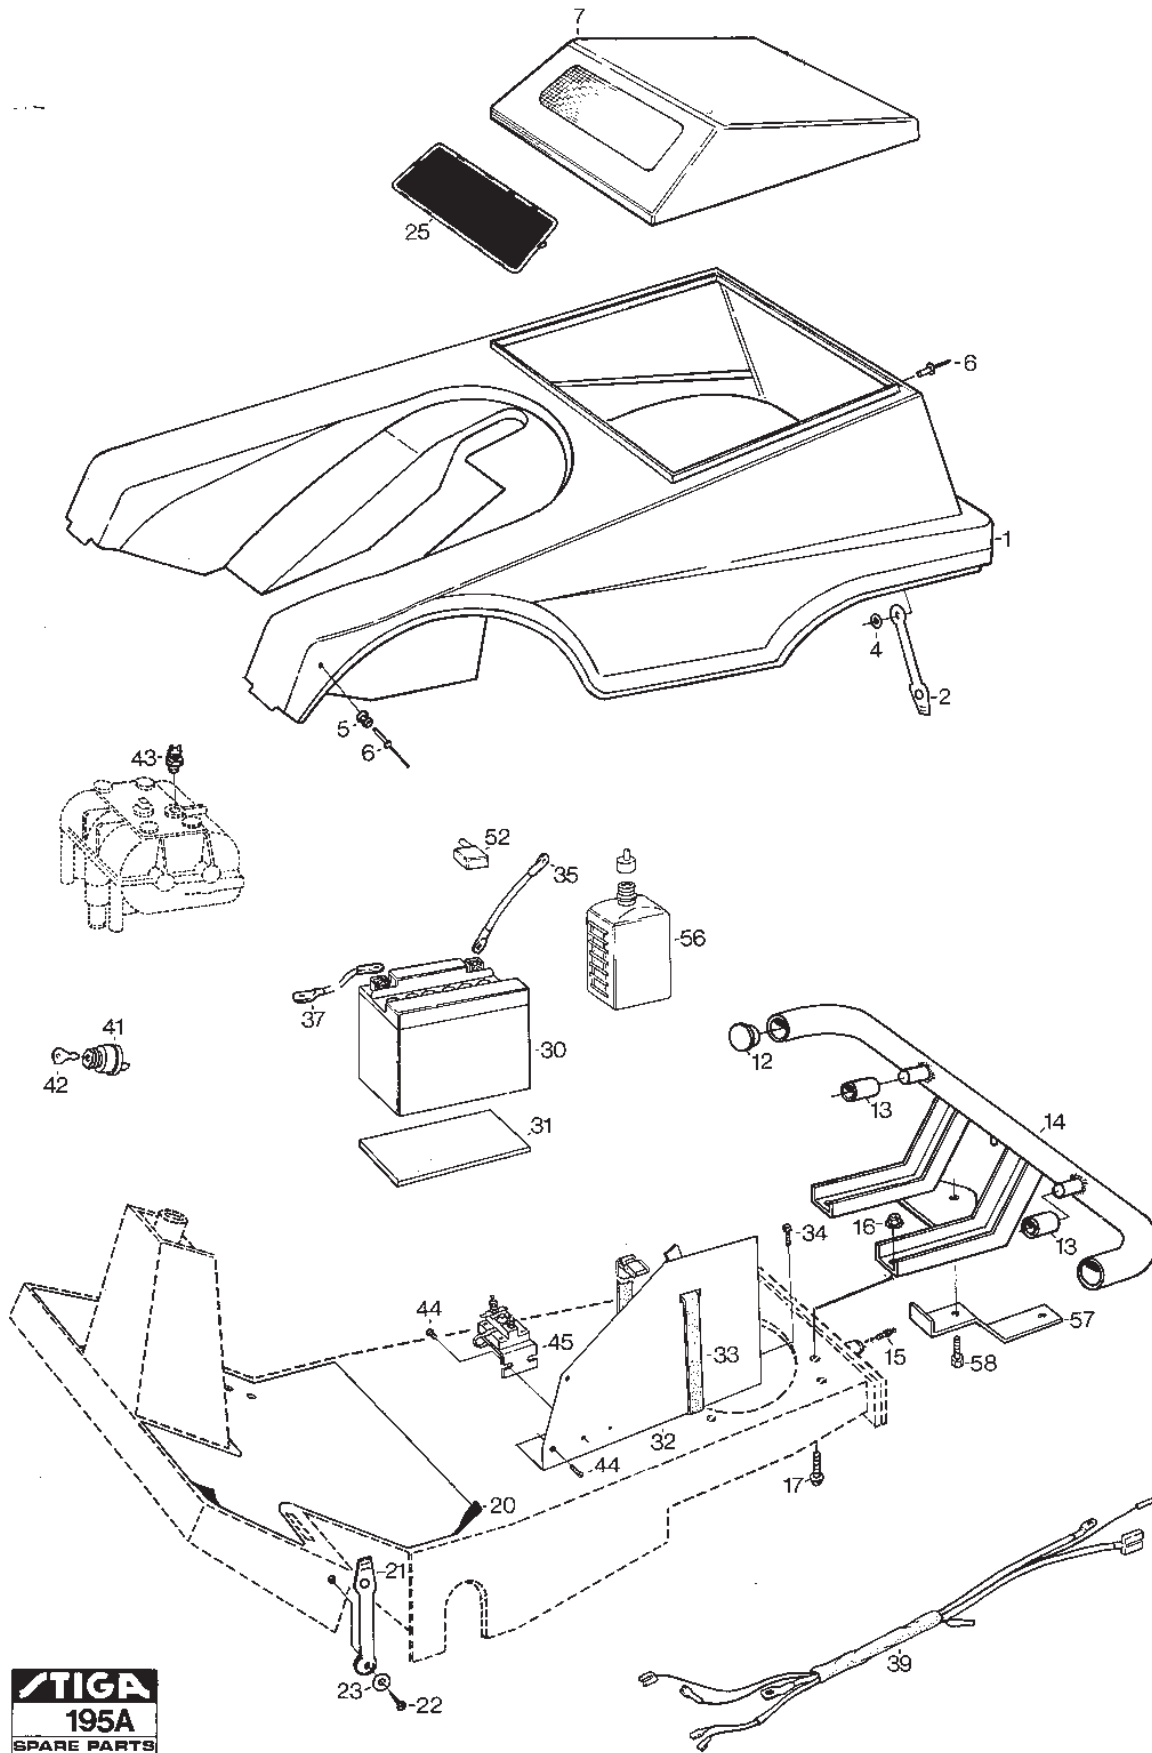

Utgåva Issue 39 - 2014		Chassi Elsystem		Chassis Electrical System	
Pos. Fig.	Antal Q.ty	Art nr Part No	Benämning	Description	Anmärkning Notes
1	1	1134-1963-05	Motorhuv kpl	Engine casing assy	
2	1	1134-9028-01	Gummistropp (3 St)	Rubber Strap (3 Pcs)	
4	1	9699-0054-02	Bricka	Washer	
5	2	9405-0029-00	Knopp	Knob	
6	3	9632-0516-00	Popnit Tap/D/Bs 416 Gf9.5	Pop Rivet	
7	1	1134-2358-01	Motorlucka	Engine cover	Inkl. 25
12	2	9403-0015-70	Plugg	Plug	
13	2	1134-1643-01	Gummislang	Rubberhose	
14	1	1134-1595-02	Stötfångare Kpl	Tube	
15	1	9501-0500-00	Smörjkopp Kort Rak	Grease Dispenser	
16	2	9739-0831-22	Mutter	Nut	
17	2	9959-0816-16	Skruv	Screw	
20	1	1134-3536-01	Durkmatta Villa	Floor Mat	
21	2	1134-9028-01	Gummistropp (3 St)	Rubber Strap (3 Pcs)	
22	2	9849-8013-16	Skruv	Screw	
23	2	9699-0087-02	Bricka	Washer	
25	1	1134-2267-01	Gallerinsats Villa	Guarding Net	
30	1	9400-0086-00	Batteri	Battery	
31	1	1134-2333-01	Batteriunderlägg	Battery Pad	
32	1	1134-1922-01	Batteriplatta	Battery Plate	
33	1	9400-0064-02	Batterihållare	Battery Holder	
34	1	9942-0612-16	Skruv	Screw	
35	1	1131-1455-00	Batterikabel (-)	Battery Cable (-)	
37	1	1134-0234-01	Batterikabel (+)	Battery Cable (+)	
39	1	1134-2956-01	Kabelhärva	Harness	
41	1	1134-1814-01	Tändningslås Kpl Service	Starter Switch Assy.	
42	1	1134-2848-01	Tändningsnyckel	Ignition Key	
43	1	9400-0105-01	Brytare	Switch	
44	4	9849-8009-16	Skruv	Screw	
45	1	1134-2962-01	Solenoid Kpl Service	Solenoid	
52	1	1134-2310-01	Batteriskydd	Guard Cap (+)	
56	2	1134-3300-01	Batterisyra	Battery Acid	
99	1	1134-2159-01	Bearing	Bearing	Ej ill/not ill.