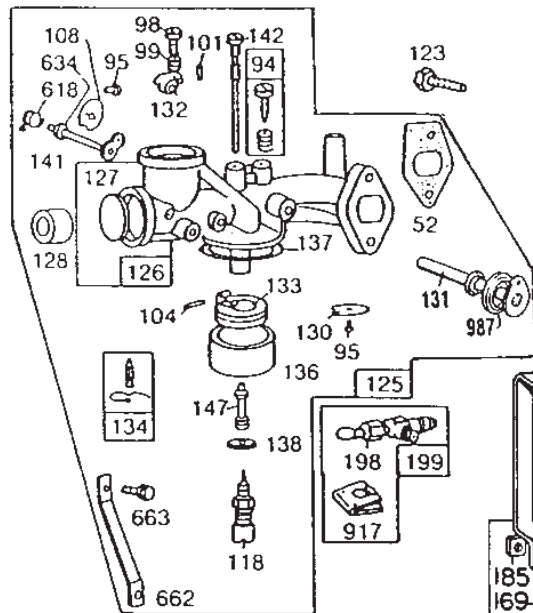

121 CARBURETOR OVERHAUL KIT