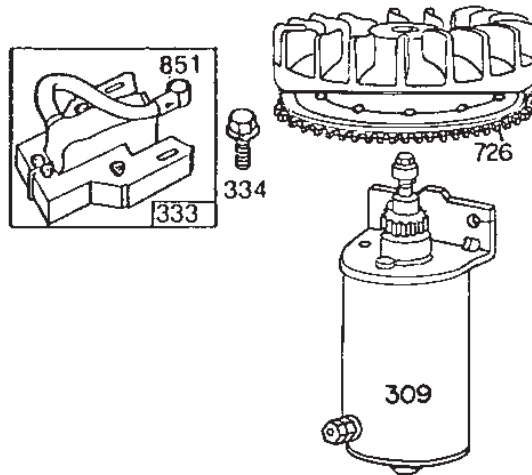

121 CARBURETOR OVERHAUL KIT