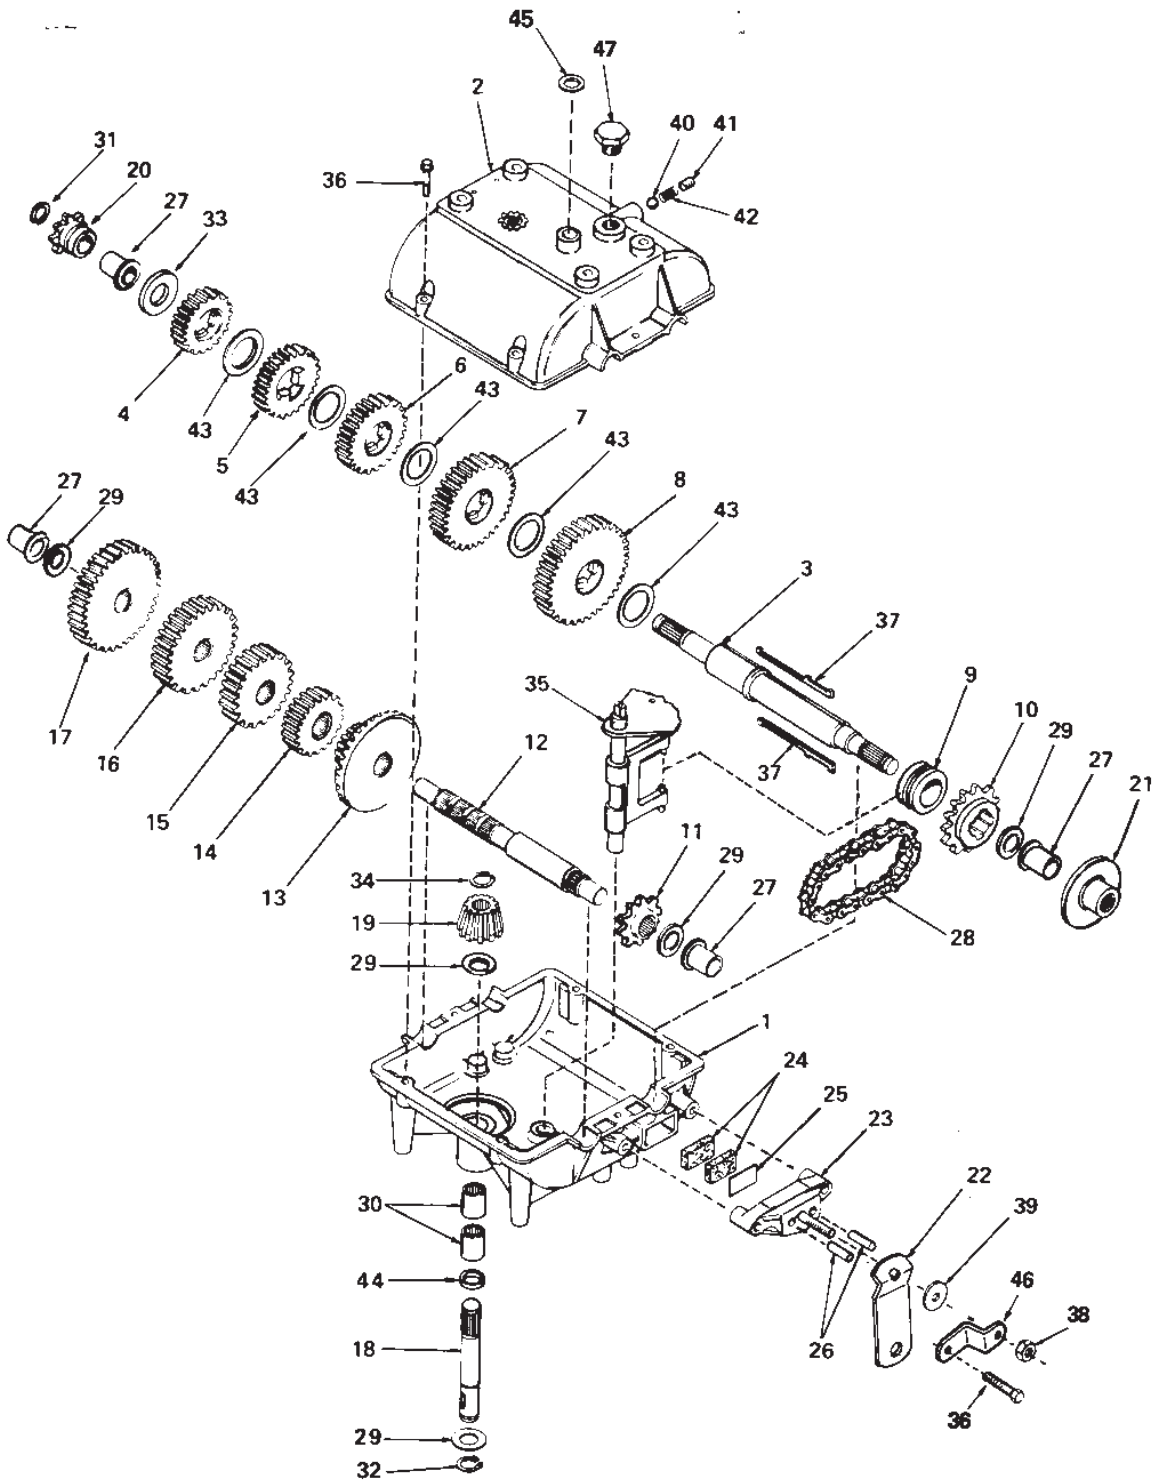

Utgåva Issue 39 - 2014		Tecumseh Peerless Växellåda 781A 786A		Tecumseh Peerless Gearbox 781A 786A	
Pos. Fig.	Antal Q.ty	Art nr Part No	Benämning	Description	Anmärkning Notes
0	1	9500-9949-00	Växellåda 781B	Gear Box 781B	19 Villa
1	1	P000-7700-61	Case	Case	/781A/786A/
1	1	P007-7006-1A	Case	Case	/781A/786A/
2	1	P000-7720-83	Cover	Cover	/781A/786A/
2	1	P007-7208-3A	Cover	Cover	/781A/786A/
3	1	P000-7761-61	Axel	Shaft	/781A/786A/
3	1	P000-7762-17	Axel	Shaft	/781A/786A/
4	1	P007-7812-1A	Drev	Gear	20T/781A/786A/
5	1	P007-7812-2A	Drev	Gear	22T/781A/786A/
6	1	P007-7812-3A	Drev	Gear	25T/781A/786A/
7	1	P007-7812-4A	Drev	Gear	30T/781A/786A/
8	1	P000-7781-25	Gear	Gear	35T/781A/786A/
9	1	P000-7842-66	Hylsa	Collar	/781A/786A/
10	1	P000-7860-83	Kedjehjul	Sprocket	18T/781A/786A/
11	1	P000-7860-82	Kedjehjul	Sprocket	9T/781A/786A/
12	1	P000-7761-34	Axel	Shaft	/781A/786A/
13	1	P000-7781-09	Gear	Gear	42T+15T/781A/786A/
14	1	P007-7812-6A	Drev	Gear	20T/781A/786A/
15	1	P007-7812-7A	Drev	Gear	25T/781A/786A/
16	1	P007-7812-8A	Drev	Gear	28T/781A/786A/
17	1	P007-7812-9A	Drev	Gear	30T/781A/786A/
18	1	P000-7761-35	Axel	Shaft	/781A/786A/
19	1	P007-7811-3A	Drev	Bevel pinion	/781A/786A/
20	1	P000-7861-14	Sprocket	Sprocket	
21	1	P000-7900-03	Bromsskiva	Brake Disc	/781A/786A/
22	1	P000-7900-33	Bromsarm	Brake Lever	
23	1	P000-7900-25	Hållare	Holder	/781A/786A/
24	2	P000-7900-06	Bromsbelägg	Brake pad	/781A/786A/
25	1	P000-7900-07	Tryck platta	Brake plate	/781A/786A/
26	2	P000-7860-26	TryckSprint	Dowel pin	/781A/786A/
27	4	P007-8010-5A	Bussning	Bushing	/781A/786A/
28	1	P000-7860-81	Kedja	Chain	24 länk/link/781A/786A/
29	5	P000-7800-72	Bricka	Washer	/781A/786A/
30	2	P000-7800-86	Nållager	Needle Bearing	/781A/786A/
31	1	P000-7920-72	Retaining ring	Retaining ring	/781A/786A/
32	1	P000-7920-35	Låsring	Retaining ring	/781A/786A/
33	1	P000-7801-09	Bricka	Washer	/781A/786A/
34	1	P000-7880-40	Låsring	Reataining ring	/781A/786A/
35	1	P000-7842-67	Shift rod	Shift rod	/781A/786A/
36	6	P000-7920-73	Skruv	Screw	/781A/786A/
36	8	P000-7920-73	Skruv	Screw	/781A/786A/
37	2	P007-9208-9A	Kil	Key	/781A/786A/
38	1	P000-7920-75	Mutter	Nut	/781A/786A/
39	1	P000-7920-76	Bricka	Washer	/781A/786A/
40	1	P000-7920-77	Kula	Ball	/781A/786A/
41	1	P000-7920-78	Skruv	Screw	/781A/786A/
42	1	P000-7920-79	Fjäder	Spring	/781A/786A/
43	5	P000-7801-08	Bricka	Washer	/781A/786A/
44	1	P000-7920-01	O-ring	O-ring	/781A/786A/