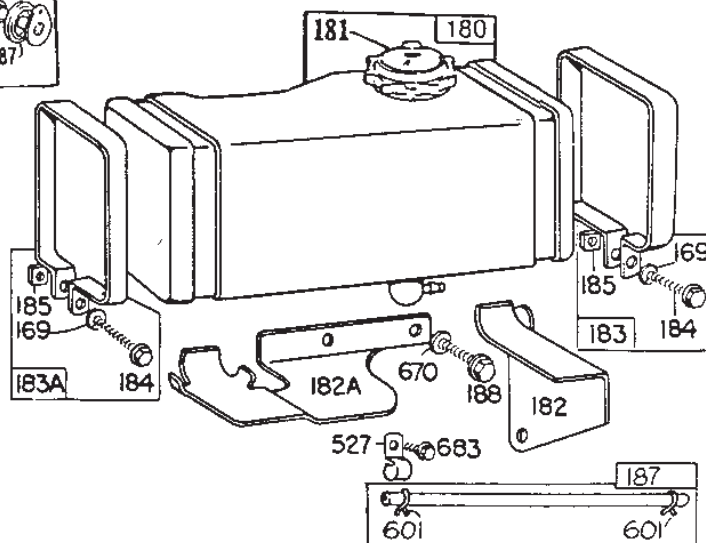

121 CARBURETOR OVERHAUL KIT