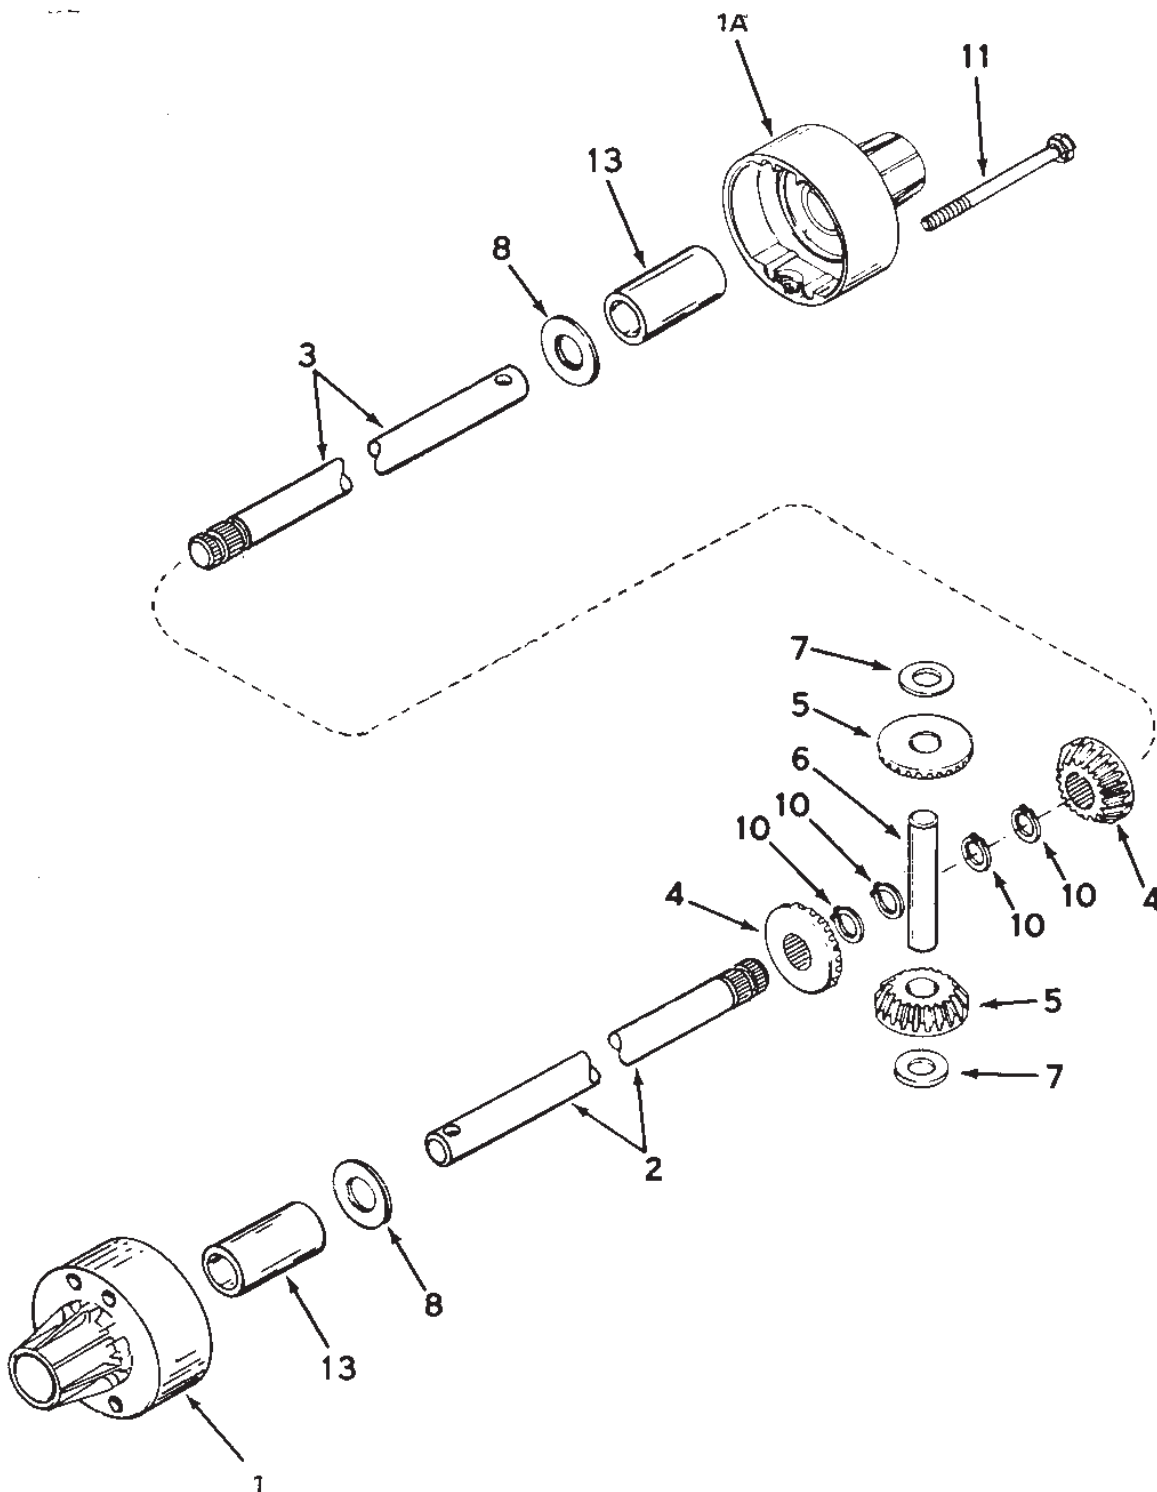

Utgåva Issue 36 - 2014		Tecumseh Peerless Differential 100-010A, 100-019A 100-023A		Tecumseh Peerless Differential 100-010A, 100-019A 100-023A	
Pos. Fig.	Antal Q.ty	Art nr Part No	Benämning	Description	Anmärkning Notes
0	1	1134-1694-03	Differentiell	Differential	Garden _/ 100-010B
0	1	1134-1694-04	Differentiell	Differential	Villa _/ 100-019B
0	1	1134-1694-04	Differentiell	Differential	Villa _/ 100-019B
0	1	1134-1878-01	Differentiell	Differential	Park 2000 _/ 100-023A
1	1	P000-7743-44	Housing	Housing	
1A	1	P000-7743-45	Housing	Housing	
1	1	P000-7744-84	Housing	Housing	100-023A
1A	1	P000-7744-85	Housing	Housing	100-023A
2	1	P000-7747-40	Axel	Axle	224 mm (splines) _/ 100-019B
2	1	P000-7747-40	Axel	Axle	224 mm (splines) _/ 100-019B
3	1	P000-7747-41	Axel	Axle	420 mm (splines) _/ 100-019B
3	1	P000-7747-41	Axel	Axle	420 mm (splines) _/ 100-019B
2	1	P000-7747-59	Axel	Axle	209 mm (splines) _/ 100-023A
3	1	P000-7747-60	Axel	Axle	434 mm (splines) _/ 100-023A
2	1	P000-7747-90	Axel	Axle	196 mm (splines) _/ 100-010A
3	1	P000-7747-91	Axel	Axle	449 mm (splines) _/ 100-010A
5	2	P000-7780-68	Drev	Gear	
4	2	P000-7782-21	Drev	Bevel gear	
8	2	P000-7800-01	Bricka	Washer	
13	1	P000-7800-77	Bussning	Bushing	100-023A
13	2	P000-7800-77	Bussning	Bushing	
7	2	P000-7800-96	Bricka	Washer	
13A	1	P000-7801-24	Bussning	Bushing	43 mm _/ 100-023A
6	1	P000-7860-40	Stift	Drive pin	
11	4	P000-7920-41	Skruv	Screw	
10	4	P000-7921-25	Låsring	Snap ring	
2	1	P007-7479-0A	Axel	Axle	196 mm (splines) _/ 100-010B
3	1	P007-7479-1A	Axel	Axle	449 mm (splines) _/ 100-010B
90	1	P007-8806-7B	Grease	Grease