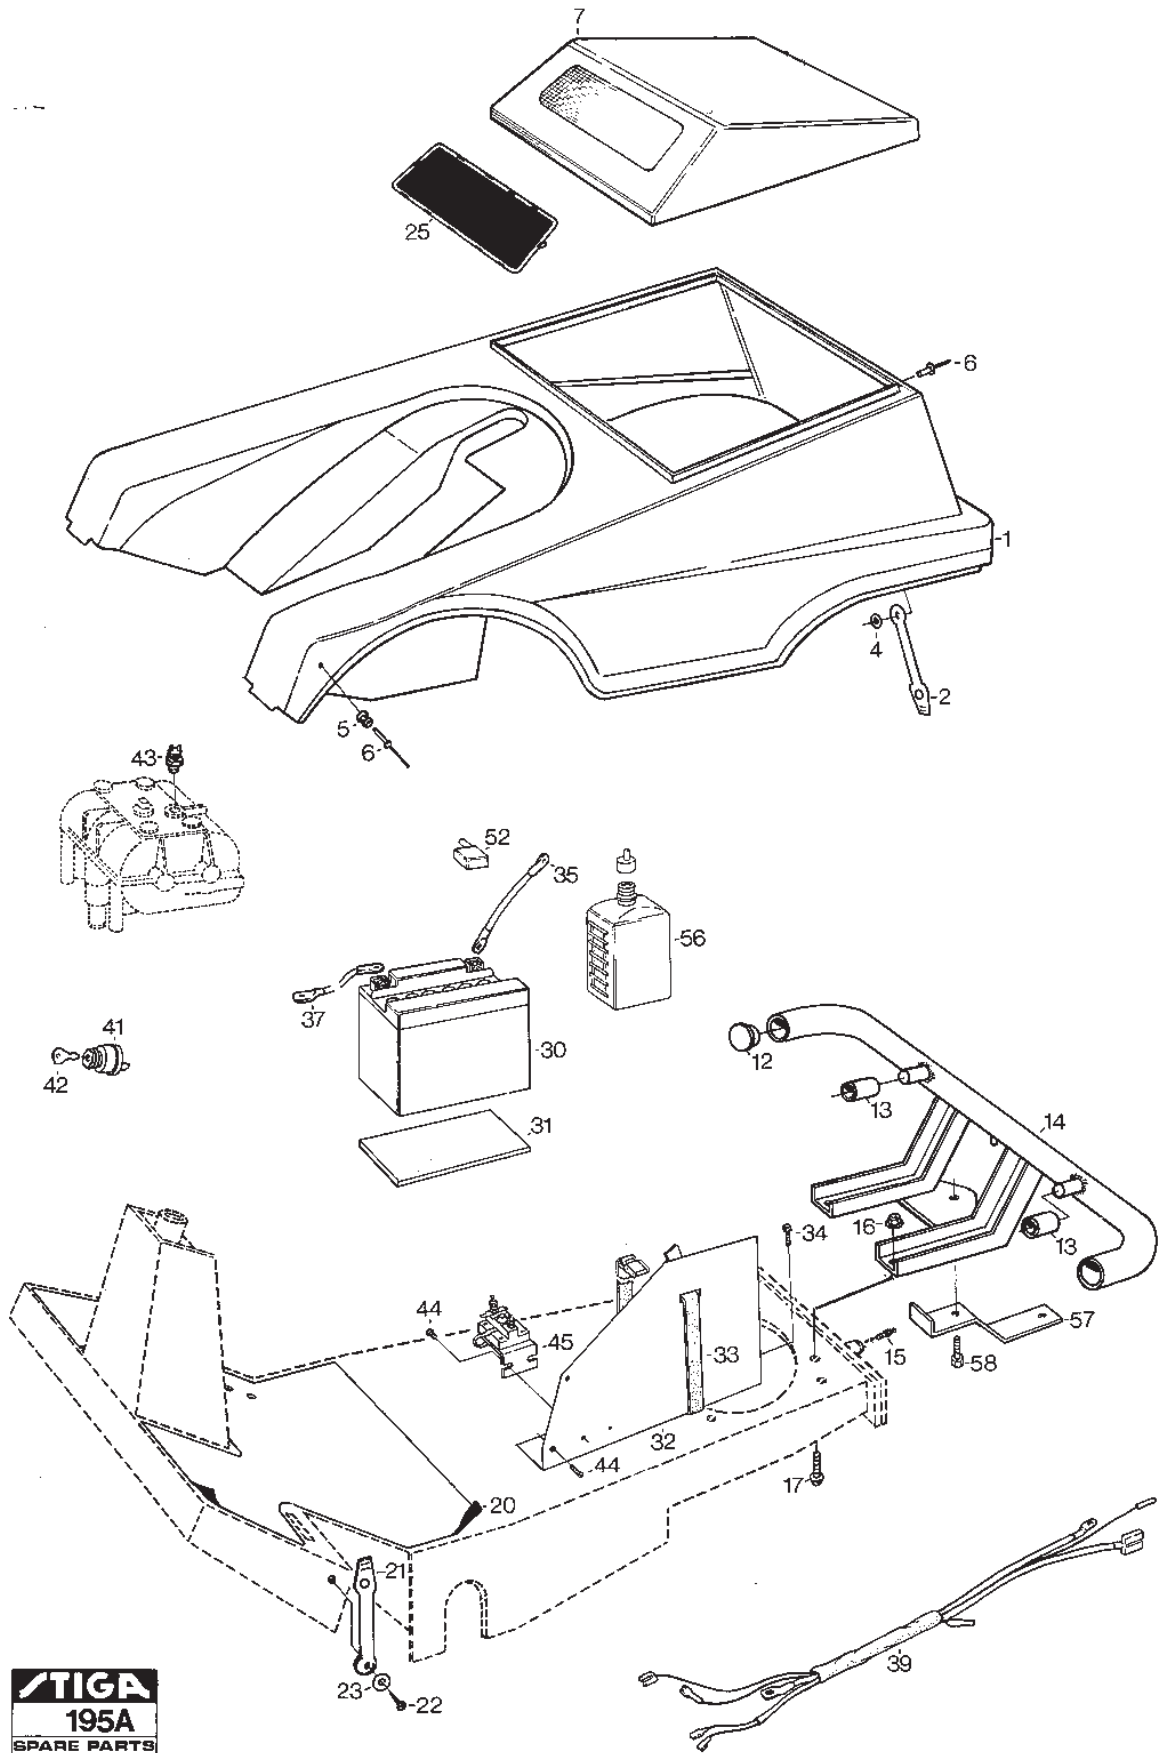

Utgåva Issue 39 - 2014		Tecumseh Peerless Differential 100-010A, 100-019A 100-023A		Tecumseh Peerless Differential 100-010A, 100-019A 100-023A	
Pos. Fig.	Antal Q.ty	Art nr Part No	Benämning	Description	Anmärkning Notes
0	1	1134-1694-04	Differentiell	Differential	Villa
0	1	1134-1878-01	Differentiell	Differential	Park 2000
0	1	1134-1694-03	Differentiell	Differential	Garden
1	1	P000-7743-45	Housing	Housing	
1	1	P000-7744-85	Housing	Housing	
1	1	P000-7743-44	Housing	Housing	
1	1	P000-7744-84	Housing	Housing	
2	1	P000-7747-40	Axel	Axle	224 mm (splines)
2	1	P000-7747-59	Axel	Axle	209 mm (splines)
2	1	P000-7747-90	Axel	Axle	196 mm (splines)
2	1	P007-7479-0A	Axel	Axle	196 mm (splines)
3	1	P000-7747-91	Axel	Axle	449 mm (splines)
3	1	P007-7479-1A	Axel	Axle	449 mm (splines)
3	1	P000-7747-60	Axel	Axle	434 mm (splines)
3	1	P000-7747-41	Axel	Axle	420 mm (splines)
4	2	P000-7782-21	Drev	Bevel gear	
5	2	P000-7780-68	Drev	Gear	
6	1	P000-7860-40	Stift	Drive pin	
7	2	P000-7800-96	Bricka	Washer	
8	2	P000-7800-01	Bricka	Washer	
10	4	P000-7921-25	Låsring	Snap ring	
11	4	P000-7920-41	Skruv	Screw	
13	1	P000-7801-24	Bussning	Bushing	43 mm
13	1	P000-7800-77	Bussning	Bushing	
13	2	P000-7800-77	Bussning	Bushing	
90	1	P007-8806-7B	Grease	Grease