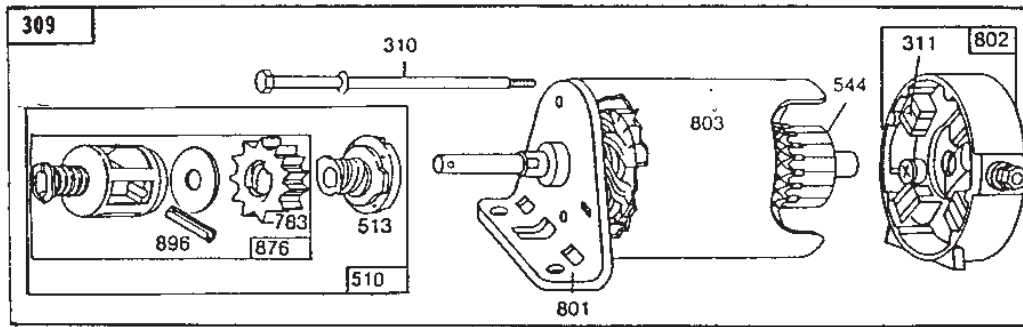

121 CARBURETOR OVERHAUL KIT