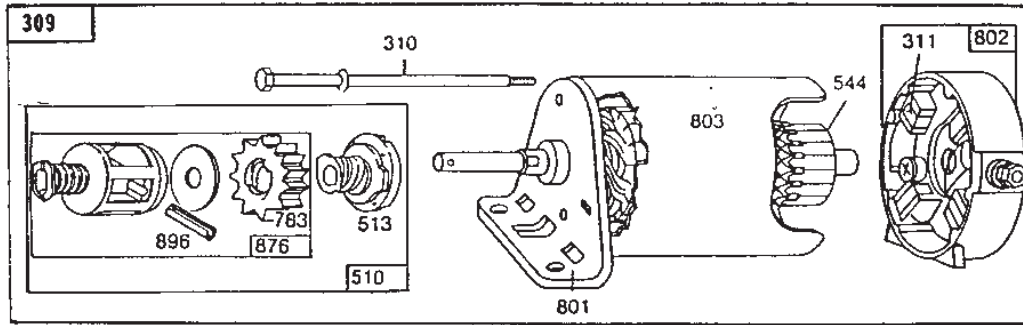

121 CARBURETOR OVERHAUL KIT