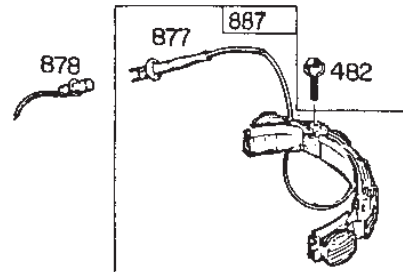

121 CARBURETOR OVERHAUL KIT