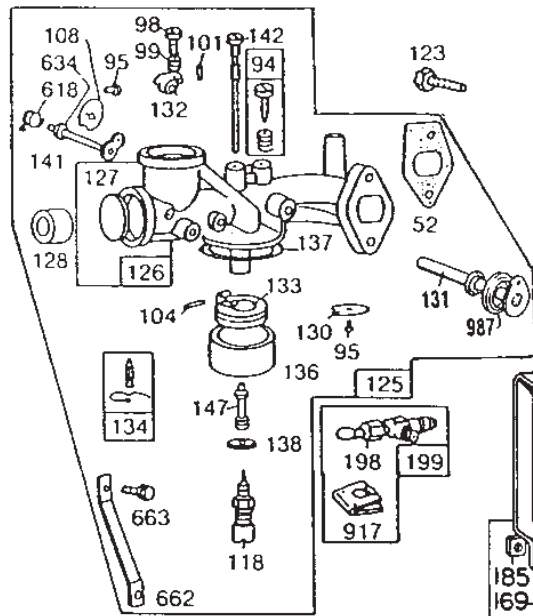

121 CARBURETOR OVERHAUL KIT