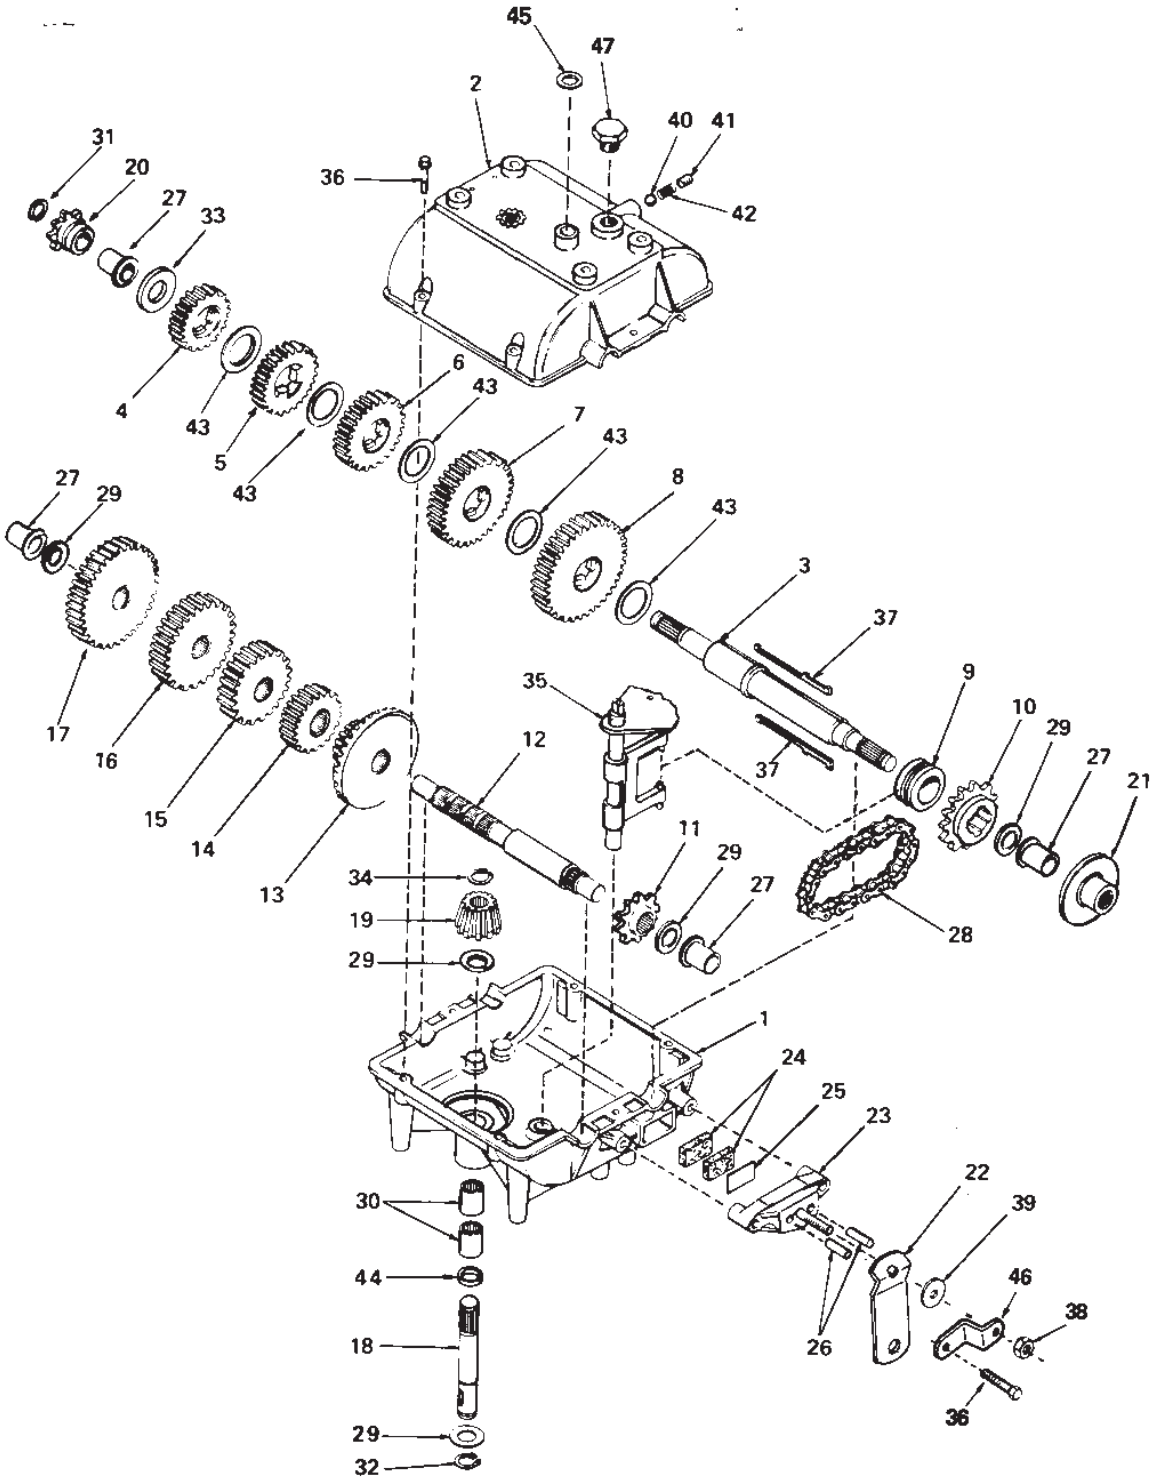

Utgåva Issue 39 - 2014		Tecumseh Peerless Växellåda 781A 786A		Tecumseh Peerless Gearbox 781A 786A	
Pos. Fig.	Antal Q.ty	Art nr Part No	Benämning	Description	Anmärkning Notes
0	1	9500-9949-00	Växellåda 781B	Gear Box 781B	19 Villa
1	1	P000-7700-61	Case	Case	/781A/786A/
1	1	P007-7006-1A	Case	Case	/781A/786A/
2	1	P000-7720-83	Cover	Cover	/781A/786A/
2	1	P007-7208-3A	Cover	Cover	/781A/786A/
3	1	P000-7761-61	Axel	Shaft	/781A/786A/
3	1	P000-7762-17	Axel	Shaft	/781A/786A/
4	1	P007-7812-1A	Drev	Gear	20T/781A/786A/
5	1	P007-7812-2A	Drev	Gear	22T/781A/786A/
6	1	P007-7812-3A	Drev	Gear	25T/781A/786A/
7	1	P007-7812-4A	Drev	Gear	30T/781A/786A/
8	1	P000-7781-25	Gear	Gear	35T/781A/786A/
9	1	P000-7842-66	Hylsa	Collar	/781A/786A/
10	1	P000-7860-83	Kedjehjul	Sprocket	18T/781A/786A/
11	1	P000-7860-82	Kedjehjul	Sprocket	9T/781A/786A/
12	1	P000-7761-34	Axel	Shaft	/781A/786A/
13	1	P000-7781-09	Gear	Gear	42T+15T/781A/786A/
14	1	P007-7812-6A	Drev	Gear	20T/781A/786A/
15	1	P007-7812-7A	Drev	Gear	25T/781A/786A/
16	1	P007-7812-8A	Drev	Gear	28T/781A/786A/
17	1	P007-7812-9A	Drev	Gear	30T/781A/786A/
18	1	P000-7761-35	Axel	Shaft	/781A/786A/
19	1	P007-7811-3A	Drev	Bevel pinion	/781A/786A/
20	1	P000-7861-14	Sprocket	Sprocket	
21	1	P000-7900-03	Bromsskiva	Brake Disc	/781A/786A/
22	1	P000-7900-33	Bromsarm	Brake Lever	
23	1	P000-7900-25	Hållare	Holder	/781A/786A/
24	2	P000-7900-06	Bromsbelägg	Brake pad	/781A/786A/
25	1	P000-7900-07	Tryck platta	Brake plate	/781A/786A/
26	2	P000-7860-26	TryckSprint	Dowel pin	/781A/786A/
27	4	P007-8010-5A	Bussning	Bushing	/781A/786A/
28	1	P000-7860-81	Kedja	Chain	24 länk/link/781A/786A/
29	5	P000-7800-72	Bricka	Washer	/781A/786A/
30	2	P000-7800-86	Nållager	Needle Bearing	/781A/786A/
31	1	P000-7920-72	Retaining ring	Retaining ring	/781A/786A/
32	1	P000-7920-35	Låsring	Retaining ring	/781A/786A/
33	1	P000-7801-09	Bricka	Washer	/781A/786A/
34	1	P000-7880-40	Låsring	Reataining ring	/781A/786A/
35	1	P000-7842-67	Shift rod	Shift rod	/781A/786A/
36	6	P000-7920-73	Skruv	Screw	/781A/786A/
36	8	P000-7920-73	Skruv	Screw	/781A/786A/
37	2	P007-9208-9A	Kil	Key	/781A/786A/
38	1	P000-7920-75	Mutter	Nut	/781A/786A/
39	1	P000-7920-76	Bricka	Washer	/781A/786A/
40	1	P000-7920-77	Kula	Ball	/781A/786A/
41	1	P000-7920-78	Skruv	Screw	/781A/786A/
42	1	P000-7920-79	Fjäder	Spring	/781A/786A/
43	5	P000-7801-08	Bricka	Washer	/781A/786A/
44	1	P000-7920-01	O-ring	O-ring	/781A/786A/