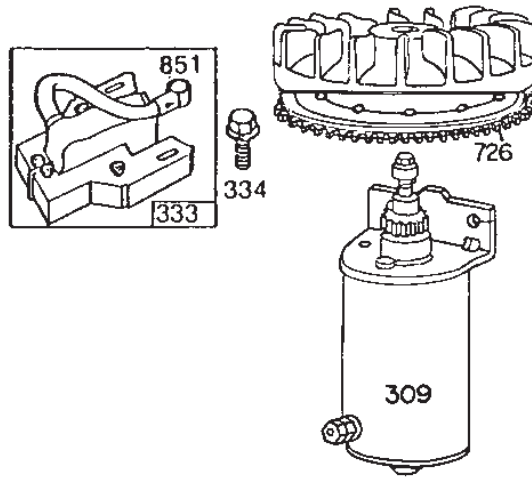

121 CARBURETOR OVERHAUL KIT