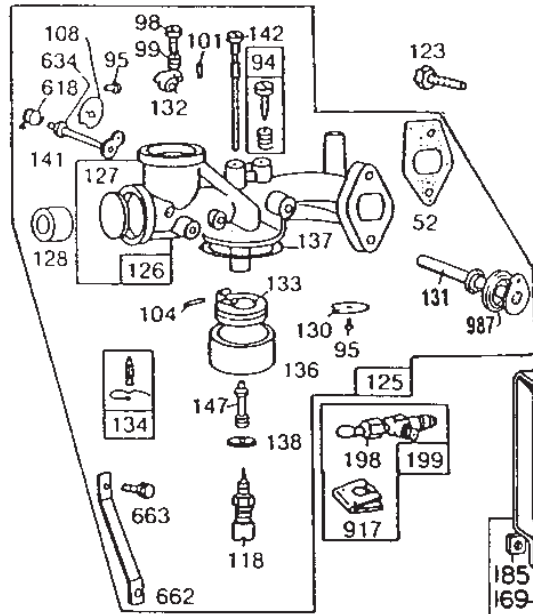

121 CARBURETOR OVERHAUL KIT