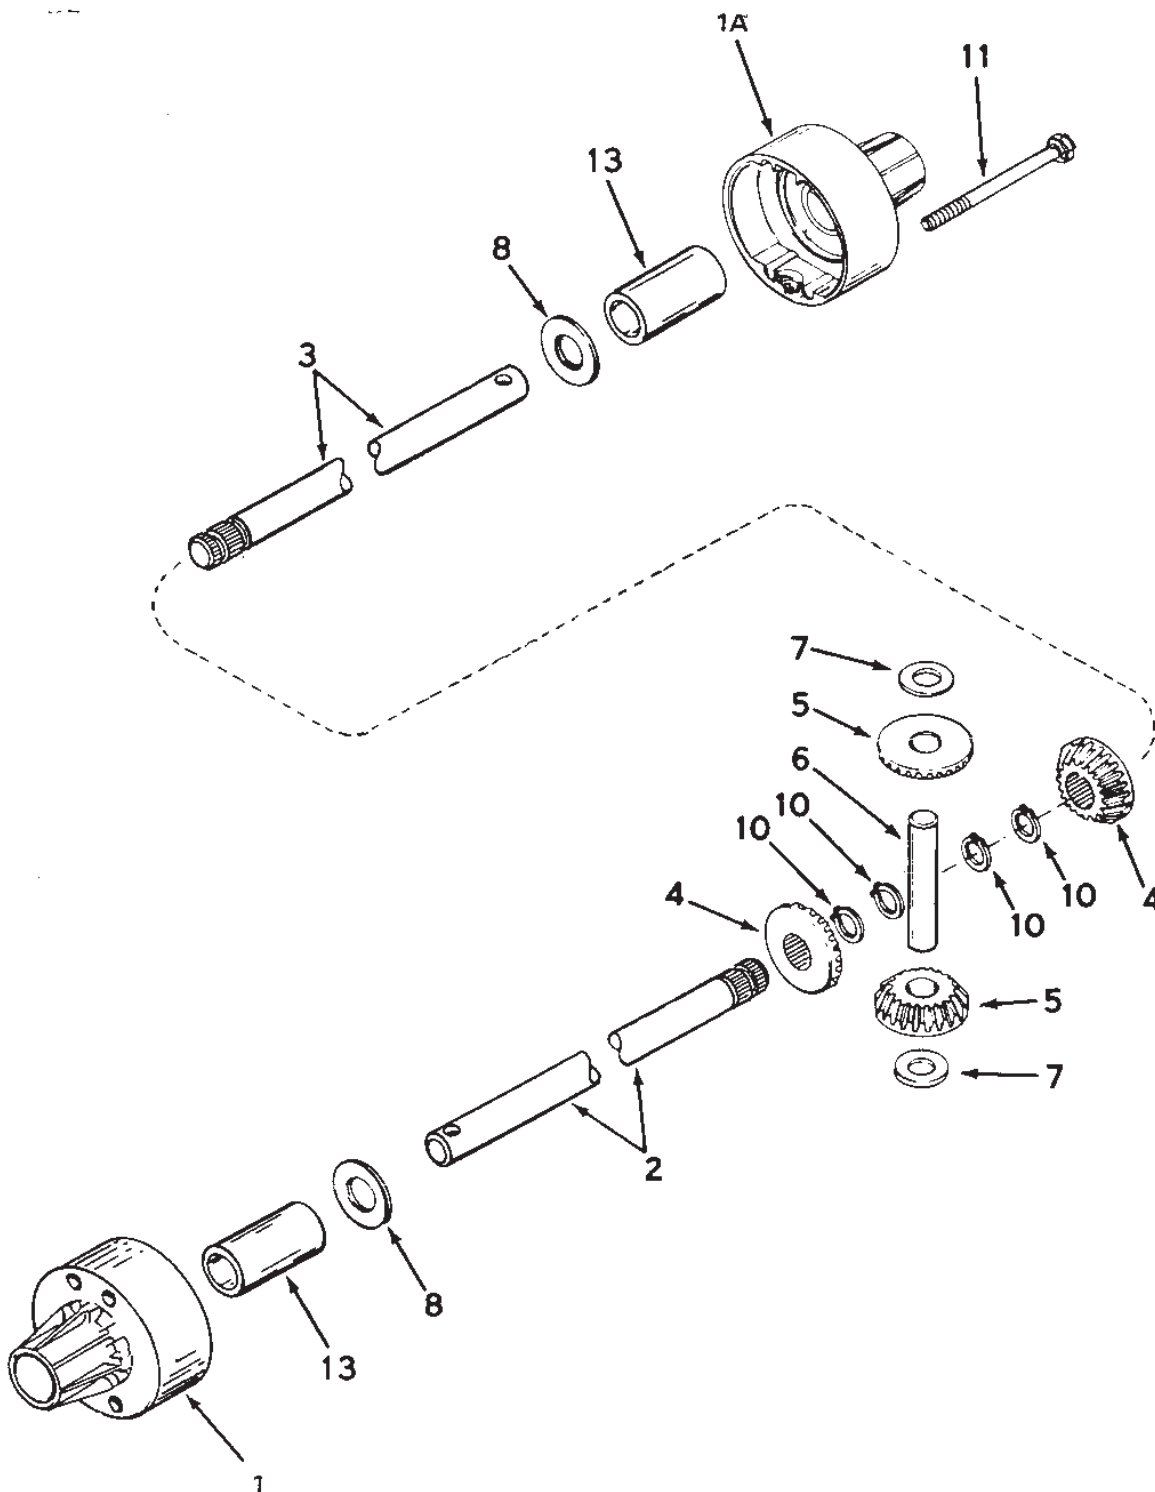

Utgåva Issue 39 - 2014		Tecumseh Peerless Differential 100-010A, 100-019A 100-023A		Tecumseh Peerless Differential 100-010A, 100-019A 100-023A	
Pos. Fig.	Antal Q.ty	Art nr Part No	Benämning	Description	Anmärkning Notes
0	1	1134-1694-04	Differentiell	Differential	Villa
0	1	1134-1878-01	Differentiell	Differential	Park 2000
0	1	1134-1694-03	Differentiell	Differential	Garden
1	1	P000-7743-45	Housing	Housing	
1	1	P000-7744-85	Housing	Housing	
1	1	P000-7743-44	Housing	Housing	
1	1	P000-7744-84	Housing	Housing	
2	1	P000-7747-40	Axel	Axle	224 mm (splines)
2	1	P000-7747-59	Axel	Axle	209 mm (splines)
2	1	P000-7747-90	Axel	Axle	196 mm (splines)
2	1	P007-7479-0A	Axel	Axle	196 mm (splines)
3	1	P000-7747-91	Axel	Axle	449 mm (splines)
3	1	P007-7479-1A	Axel	Axle	449 mm (splines)
3	1	P000-7747-60	Axel	Axle	434 mm (splines)
3	1	P000-7747-41	Axel	Axle	420 mm (splines)
4	2	P000-7782-21	Drev	Bevel gear	
5	2	P000-7780-68	Drev	Gear	
6	1	P000-7860-40	Stift	Drive pin	
7	2	P000-7800-96	Bricka	Washer	
8	2	P000-7800-01	Bricka	Washer	
10	4	P000-7921-25	Låsring	Snap ring	
11	4	P000-7920-41	Skruv	Screw	
13	1	P000-7801-24	Bussning	Bushing	43 mm
13	1	P000-7800-77	Bussning	Bushing	
13	2	P000-7800-77	Bussning	Bushing	
90	1	P007-8806-7B	Grease	Grease