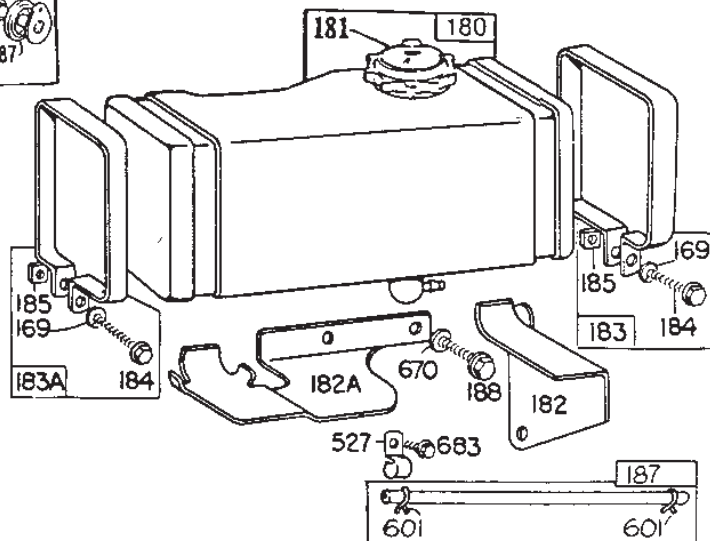

121 CARBURETOR OVERHAUL KIT