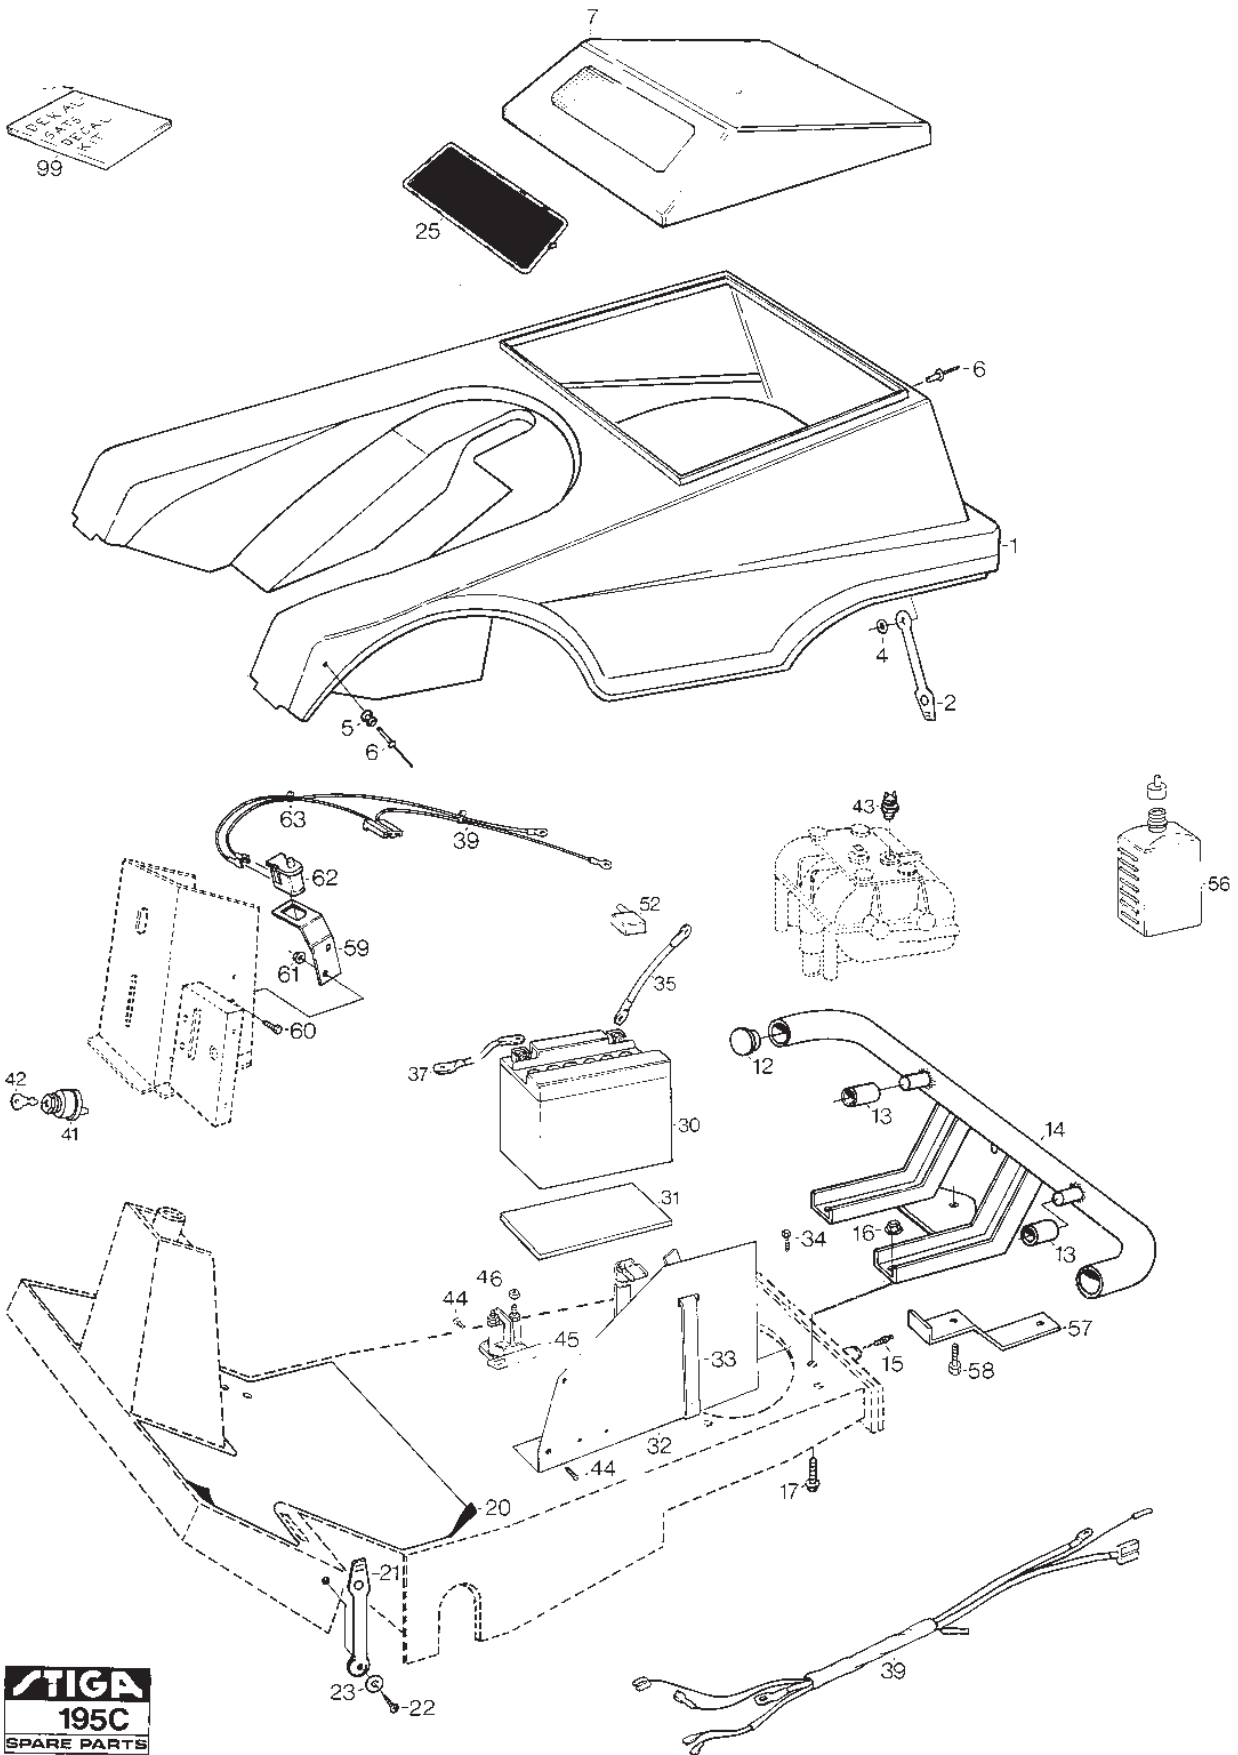

Utgåva Issue 37 - 2014		Chassi Elsystem		Chassis Electrical System	
Pos. Fig.	Antal Q.ty	Art nr Part No	Benämning	Description	Anmärkning Notes
14	1	1134-1595-02	Stötfångare Kpl	Tube	
13	2	1134-1643-01	Gummislang	Rubberhose	
32	1	1134-1922-01	Batteriplatta	Battery Plate	
25	1	1134-2267-01	Gallerinsats Villa	Guarding Net	
20	1	1134-3536-01	Durkmatta Villa	Floor Mat	
99	1	1134-3557-01	Dekalsats	Label Kit	
21	1	1134-9028-01	Gummistropp (3 St)	Rubber Strap (3 Pcs)	
12	2	9403-0015-70	Plugg	Plug	
15	1	9501-0500-00	Smörjkopp Kort Rak	Grease Dispenser	
6	3	9632-0516-00	Popnit Tap/D/Bs 416 Gf9.5	Pop Rivet	
23	2	9699-0087-02	Bricka	Washer	
16	2	9739-0831-22	Mutter	Nut	
22	2	9849-8013-16	Skruv	Screw	
34	1	9942-0612-16	Skruv	Screw	
17	2	9959-0816-16	Skruv	Screw