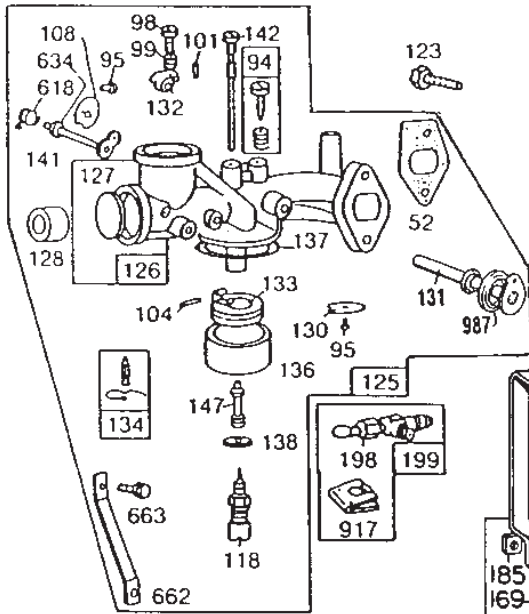

121 CARBURETOR OVERHAUL KIT