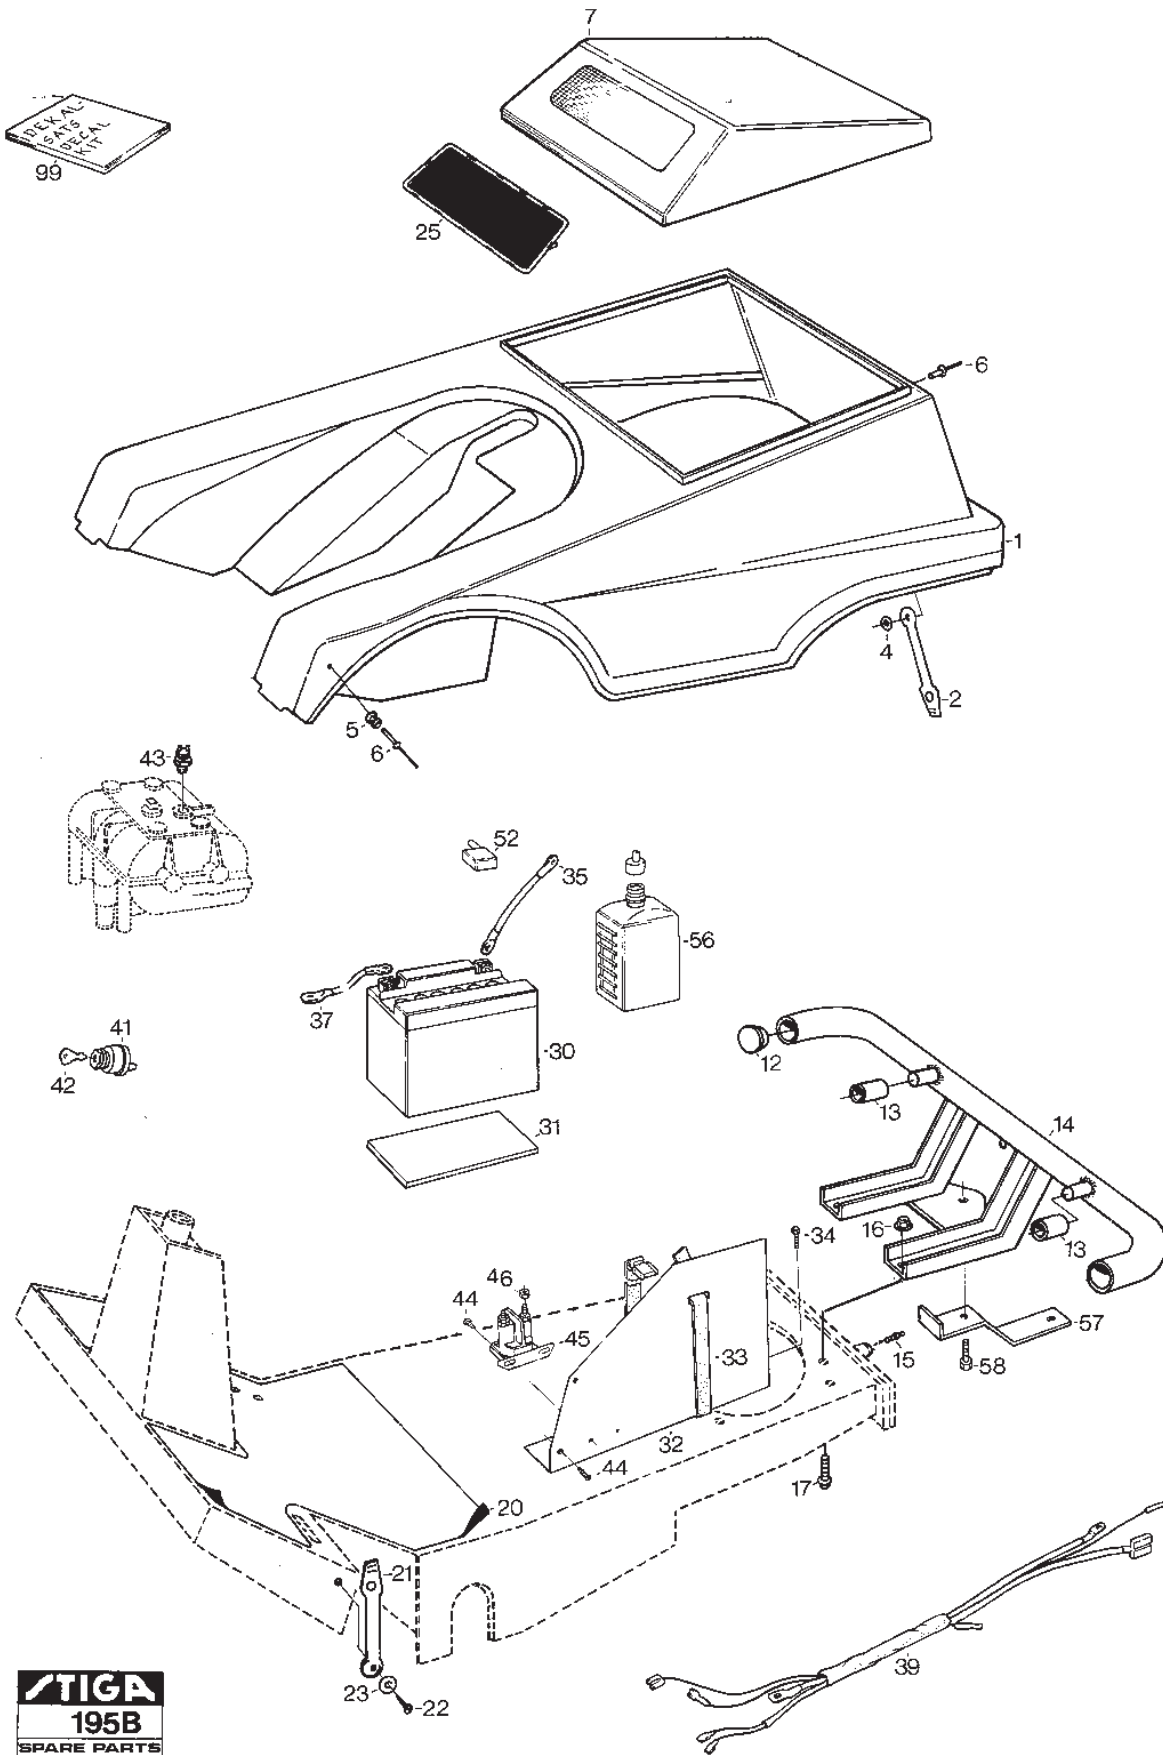

Utgåva Issue 39 - 2014		Chassi Elsystem		Chassis Electrical System	
Pos. Fig.	Antal Q.ty	Art nr Part No	Benämning	Description	Anmärkning Notes
1	1	1134-1963-05	Motorhuv kpl	Engine casing assy	
2	1	1134-9028-01	Gummistropp (3 St)	Rubber Strap (3 Pcs)	
4	1	9699-0054-02	Bricka	Washer	
5	2	9405-0029-00	Knopp	Knob	
6	3	9632-0516-00	Popnit Tap/D/Bs 416 Gf9.5	Pop Rivet	
7	1	1134-3591-01	Motorlucka	Engine Cover (Villa 8)	
12	2	9403-0015-70	Plugg	Plug	
13	2	1134-1643-01	Gummislang	Rubberhose	
14	1	1134-1595-02	Stötfångare Kpl	Tube	
15	1	9501-0500-00	Smörjkopp Kort Rak	Grease Dispenser	
16	2	9739-0831-22	Mutter	Nut	
17	2	9959-0816-16	Skruv	Screw	
20	1	1134-3536-01	Durkmatta Villa	Floor Mat	
21	1	1134-9028-01	Gummistropp (3 St)	Rubber Strap (3 Pcs)	
21	2	1134-9028-01	Gummistropp (3 St)	Rubber Strap (3 Pcs)	
22	2	9849-8013-16	Skruv	Screw	
23	2	9699-0087-02	Bricka	Washer	
25	1	1134-2267-01	Gallerinsats Villa	Guarding Net	
32	1	1134-1922-01	Batteriplatta	Battery Plate	
34	1	9942-0612-16	Skruv	Screw	
44	2	9849-8009-16	Skruv	Screw	
99	1	1134-2159-01	Bearing	Bearing	
99	1	1134-3557-01	Dekalsats	Label Kit