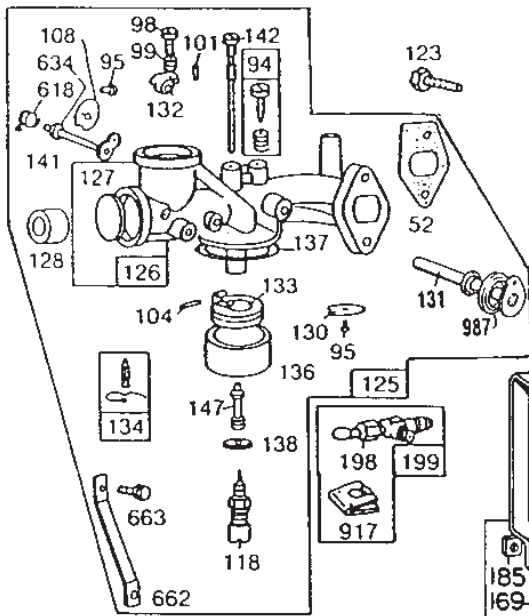

121 CARBURETOR OVERHAUL KIT