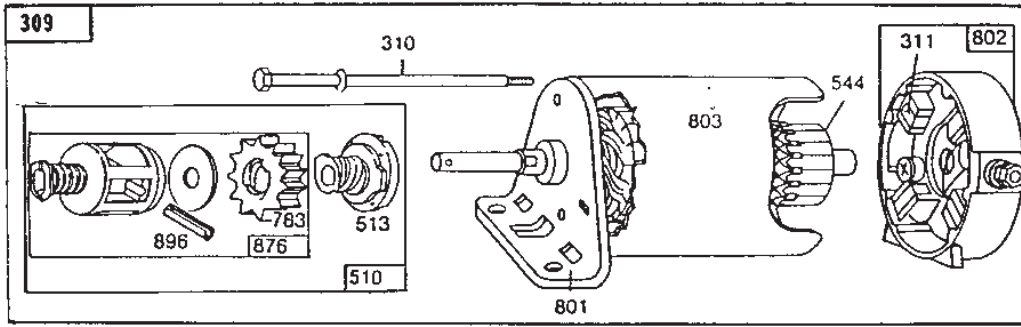

121 CARBURETOR OVERHAUL KIT