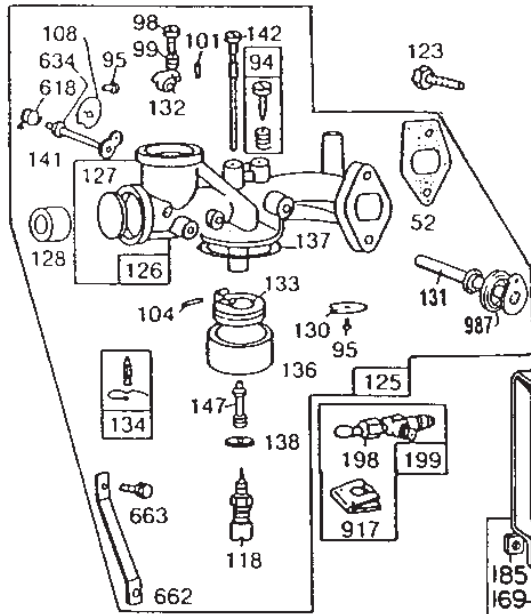

121 CARBURETOR OVERHAUL KIT