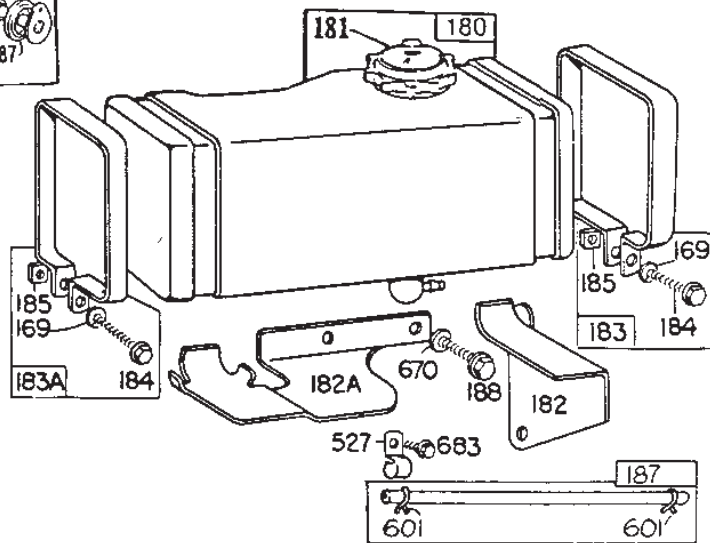

121 CARBURETOR OVERHAUL KIT