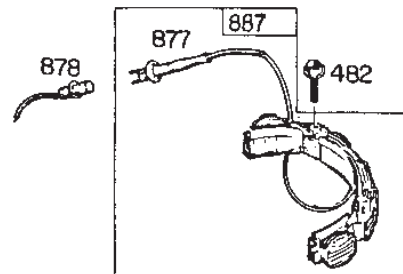

121 CARBURETOR OVERHAUL KIT