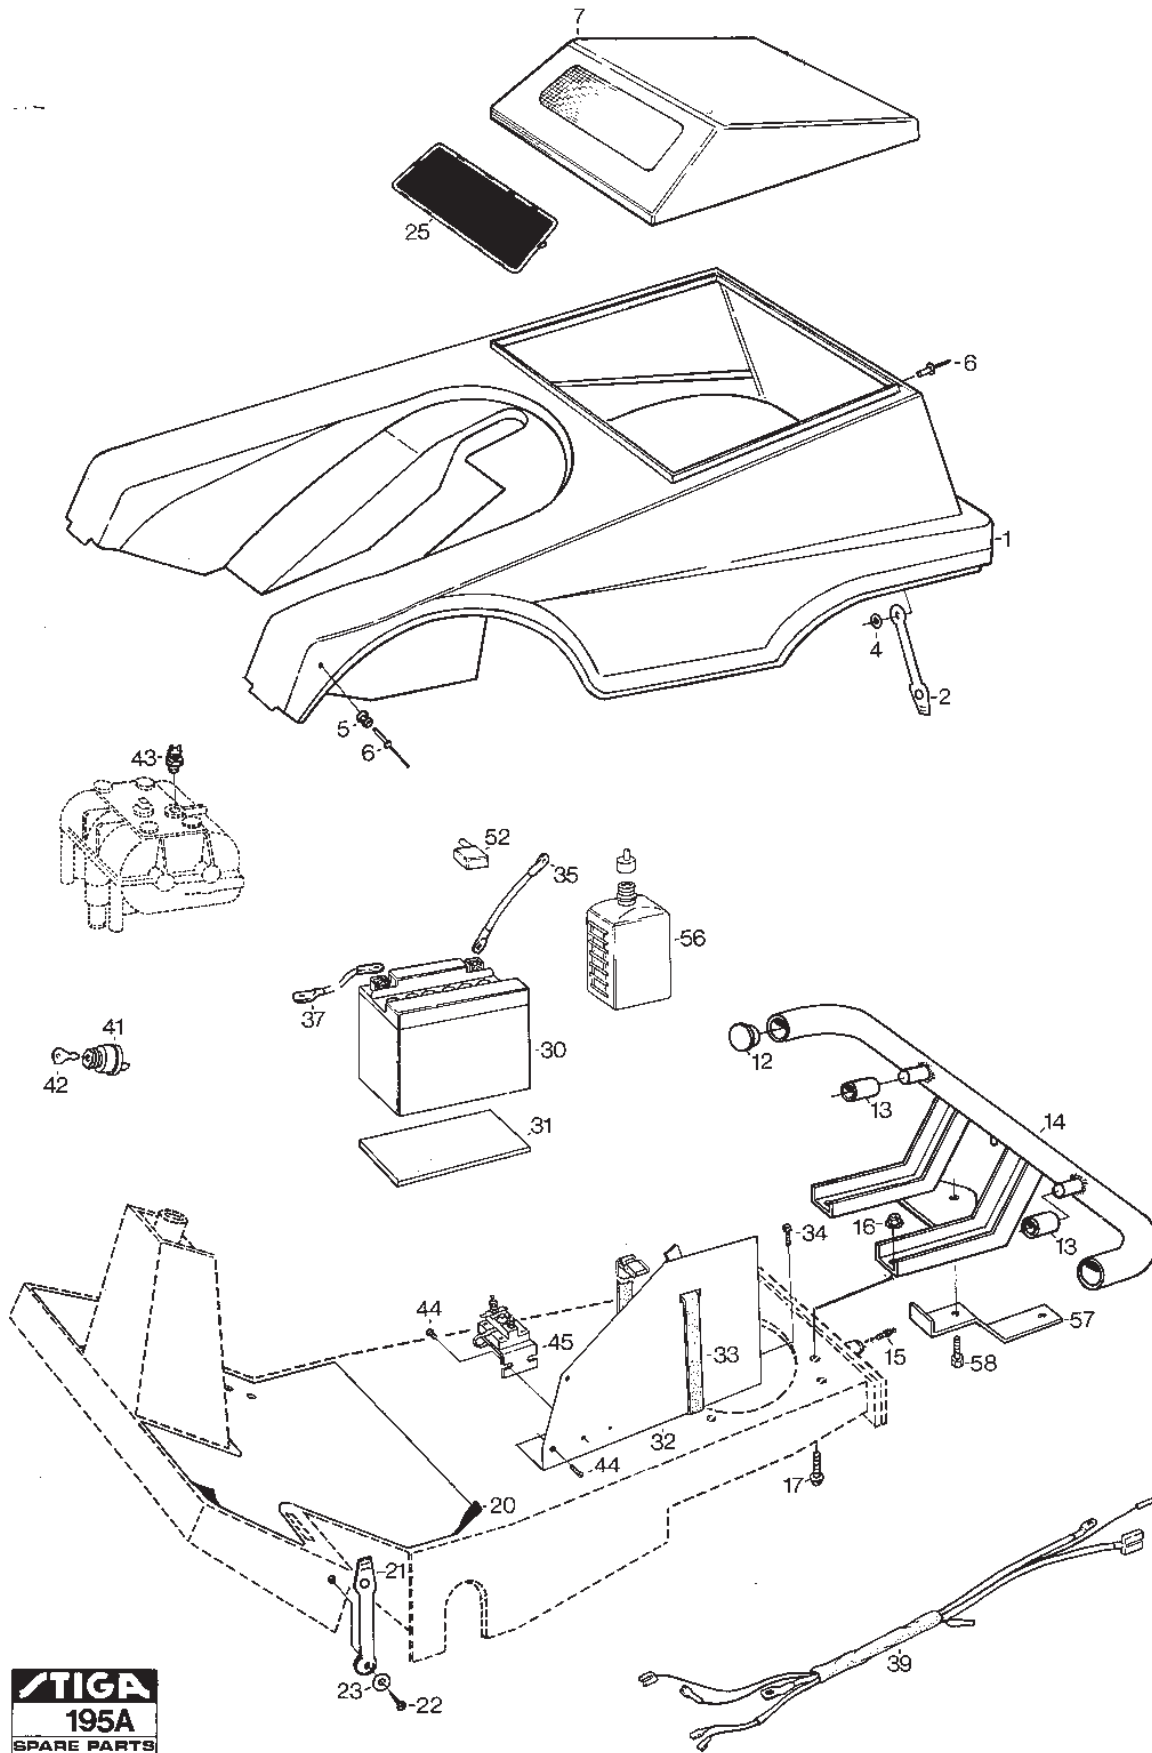

Utgåva Issue 39 - 2014		Tecumseh Peerless Differential 100-010A, 100-019A 100-023A		Tecumseh Peerless Differential 100-010A, 100-019A 100-023A	
Pos. Fig.	Antal Q.ty	Art nr Part No	Benämning	Description	Anmärkning Notes
0	1	1134-1694-04	Differentiell	Differential	Villa
0	1	1134-1878-01	Differentiell	Differential	Park 2000
0	1	1134-1694-03	Differentiell	Differential	Garden
1	1	P000-7743-45	Housing	Housing	
1	1	P000-7744-85	Housing	Housing	
1	1	P000-7743-44	Housing	Housing	
1	1	P000-7744-84	Housing	Housing	
2	1	P000-7747-40	Axel	Axle	224 mm (splines)
2	1	P000-7747-59	Axel	Axle	209 mm (splines)
2	1	P000-7747-90	Axel	Axle	196 mm (splines)
2	1	P007-7479-0A	Axel	Axle	196 mm (splines)
3	1	P000-7747-91	Axel	Axle	449 mm (splines)
3	1	P007-7479-1A	Axel	Axle	449 mm (splines)
3	1	P000-7747-60	Axel	Axle	434 mm (splines)
3	1	P000-7747-41	Axel	Axle	420 mm (splines)
4	2	P000-7782-21	Drev	Bevel gear	
5	2	P000-7780-68	Drev	Gear	
6	1	P000-7860-40	Stift	Drive pin	
7	2	P000-7800-96	Bricka	Washer	
8	2	P000-7800-01	Bricka	Washer	
10	4	P000-7921-25	Låsring	Snap ring	
11	4	P000-7920-41	Skruv	Screw	
13	1	P000-7801-24	Bussning	Bushing	43 mm
13	1	P000-7800-77	Bussning	Bushing	
13	2	P000-7800-77	Bussning	Bushing	
90	1	P007-8806-7B	Grease	Grease