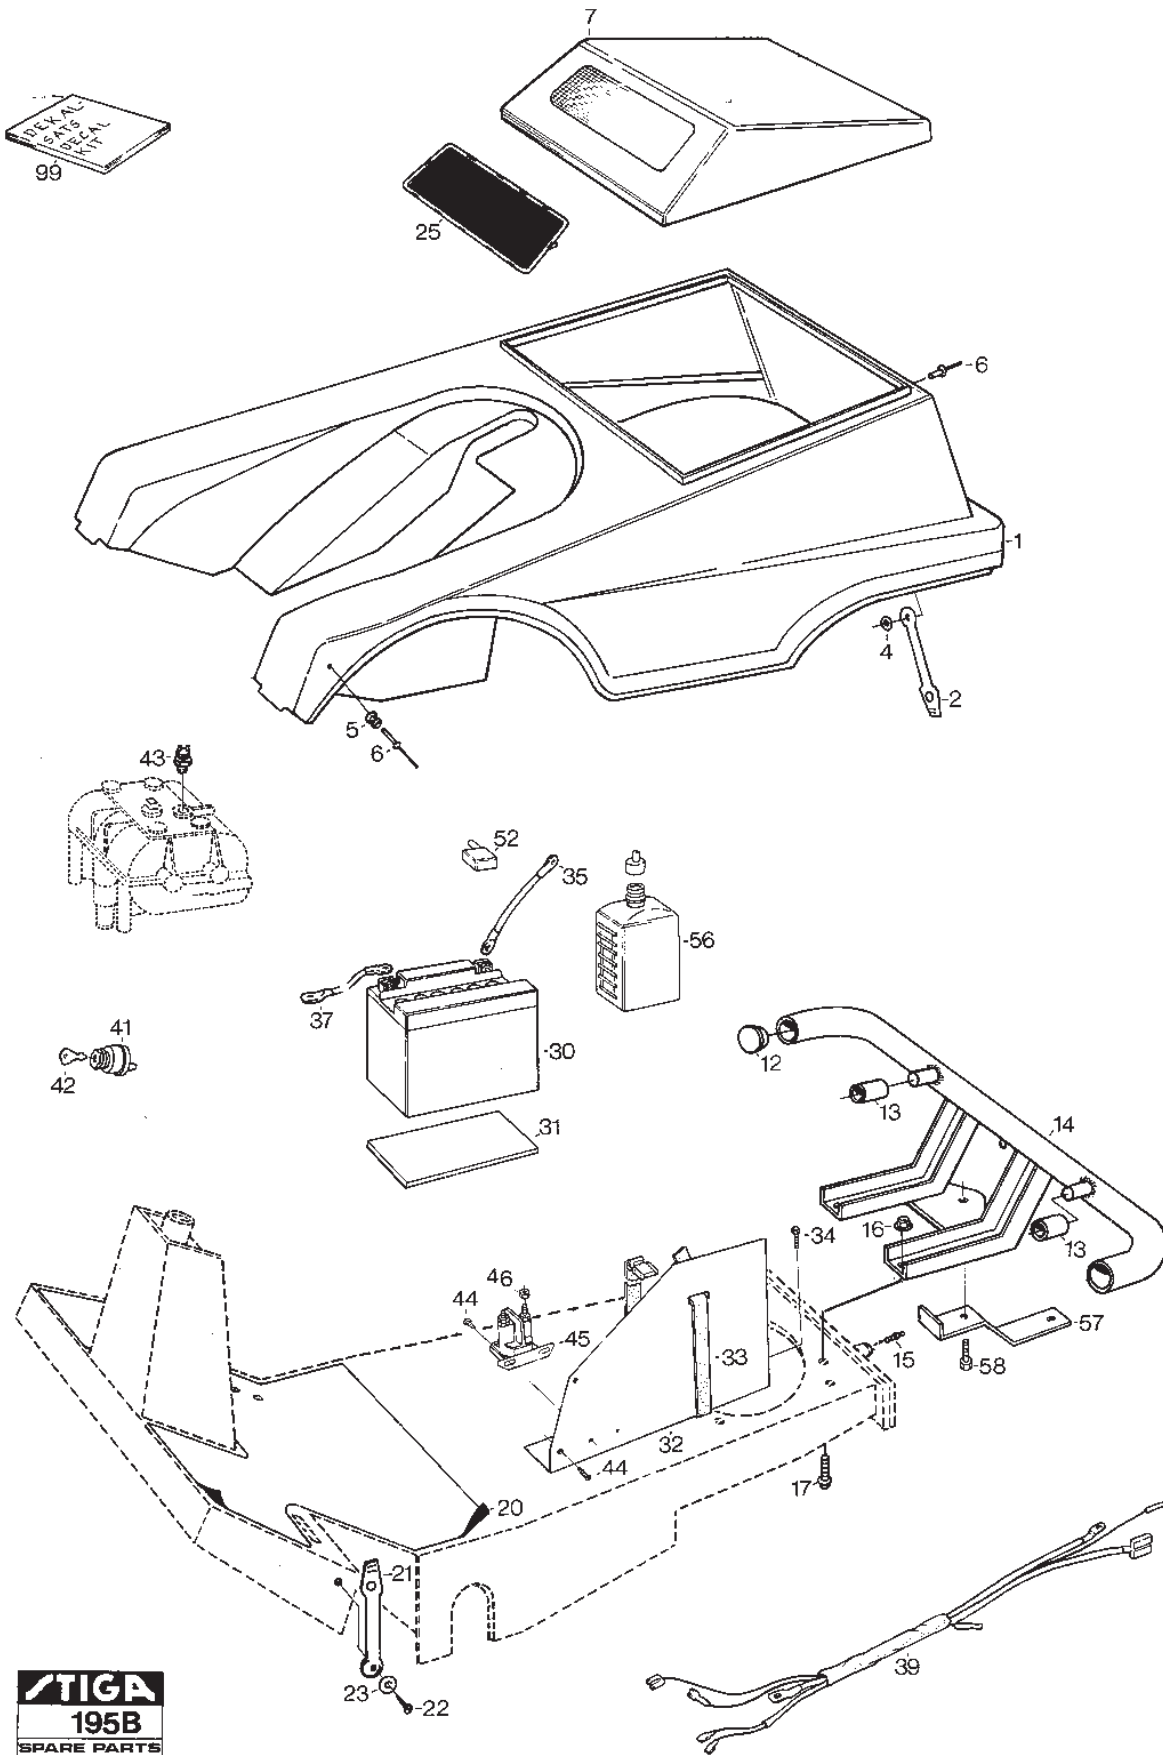

Utgåva Issue 32 - 2014		Tecumseh Peerless Differential 100-010A, 100-019A 100-023A		Tecumseh Peerless Differential 100-010A, 100-019A 100-023A	
Pos. Fig.	Antal Q.ty	Art nr Part No	Benämning	Description	Anmärkning Notes
0	1	1134-1694-03	Differentiell	Differential	Garden _/ 100-010B
0	1	1134-1694-04	Differentiell	Differential	Villa _/ 100-019B
0	1	1134-1694-04	Differentiell	Differential	Villa _/ 100-019B
0	1	1134-1878-01	Differentiell	Differential	Park 2000_/_/ 100-023A
1	1	P000-7743-44	Housing	Housing	
1A	1	P000-7743-45	Housing	Housing	
1	1	P000-7744-84	Housing	Housing	100-023A
1A	1	P000-7744-85	Housing	Housing	100-023A
2	1	P000-7747-40	Axel	Axle	224 mm (splines) _/ 100-019B
2	1	P000-7747-40	Axel	Axle	224 mm (splines) _/ 100-019B
3	1	P000-7747-41	Axel	Axle	420 mm (splines) _/ 100-019B
3	1	P000-7747-41	Axel	Axle	420 mm (splines) _/ 100-019B
2	1	P000-7747-59	Axel	Axle	209 mm (splines)_/ 100-023A
3	1	P000-7747-60	Axel	Axle	434 mm (splines)_/ 100-023A
2	1	P000-7747-90	Axel	Axle	196 mm (splines) _/ 100-010A
3	1	P000-7747-91	Axel	Axle	449 mm (splines) _/ 100-010A
5	2	P000-7780-68	Drev	Gear	
4	2	P000-7782-21	Drev	Bevel gear	
8	2	P000-7800-01	Bricka	Washer	
13	1	P000-7800-77	Bussning	Bushing	100-023A
13	2	P000-7800-77	Bussning	Bushing	
7	2	P000-7800-96	Bricka	Washer	
13A	1	P000-7801-24	Bussning	Bushing	43 mm_/_/ 100-023A
6	1	P000-7860-40	Stift	Drive pin	
11	4	P000-7920-41	Skruv	Screw	
10	4	P000-7921-25	Låsring	Snap ring	
2	1	P007-7479-0A	Axel	Axle	196 mm (splines) _/ 100-010B
3	1	P007-7479-1A	Axel	Axle	449 mm (splines) _/ 100-010B
90	1	P007-8806-7B	Grease	Grease