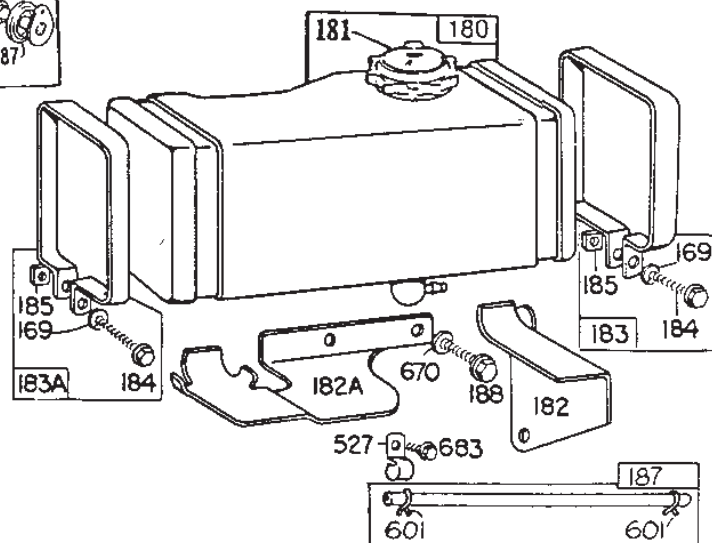

121 CARBURETOR OVERHAUL KIT