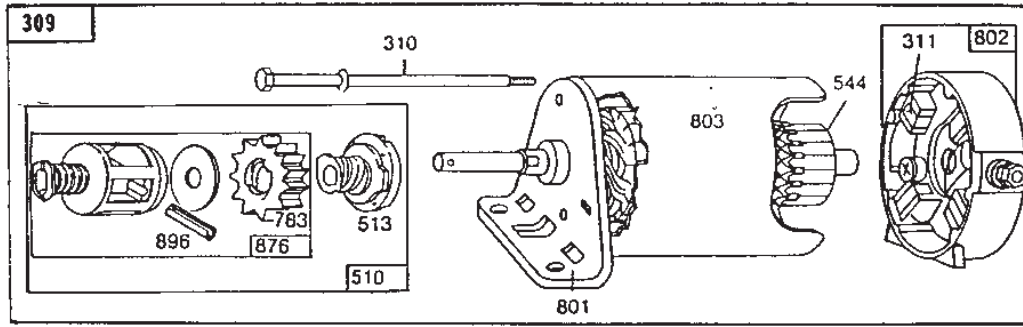

121 CARBURETOR OVERHAUL KIT