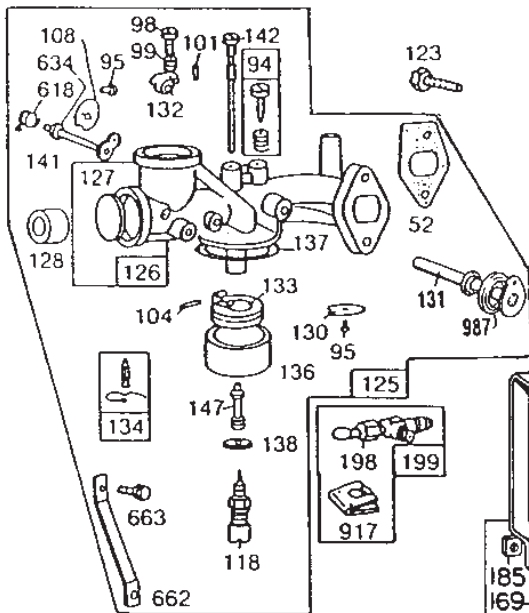

121 CARBURETOR OVERHAUL KIT