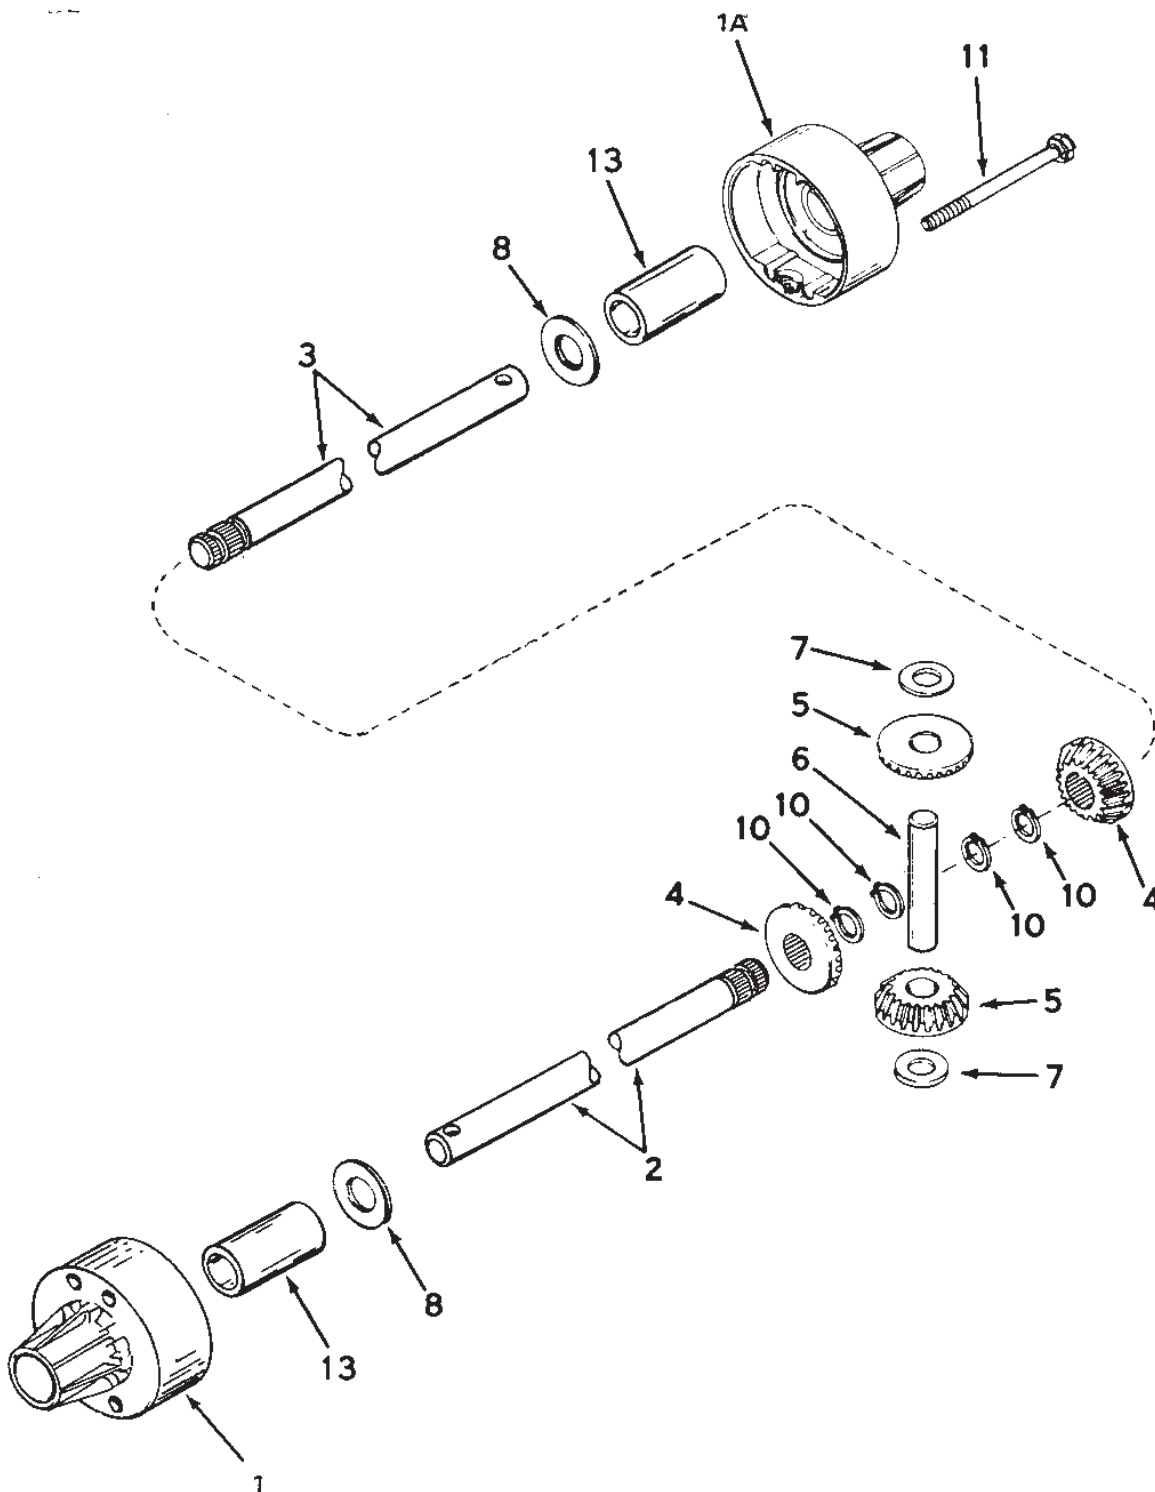

Utgåva Issue 37 - 2014		Tecumseh Peerless Differential 100-010A, 100-019A 100-023A		Tecumseh Peerless Differential 100-010A, 100-019A 100-023A	
Pos. Fig.	Antal Q.ty	Art nr Part No	Benämning	Description	Anmärkning Notes
0	1	1134-1694-03	Differentiell	Differential	Garden _/ 100-010B
0	1	1134-1694-04	Differentiell	Differential	Villa _/ 100-019B
0	1	1134-1694-04	Differentiell	Differential	Villa _/ 100-019B
0	1	1134-1878-01	Differentiell	Differential	Park 2000 _/ 100-023A
1	1	P000-7743-44	Housing	Housing	
1A	1	P000-7743-45	Housing	Housing	
1	1	P000-7744-84	Housing	Housing	100-023A
1A	1	P000-7744-85	Housing	Housing	100-023A
2	1	P000-7747-40	Axel	Axle	224 mm (splines) _/ 100-019B
2	1	P000-7747-40	Axel	Axle	224 mm (splines) _/ 100-019B
3	1	P000-7747-41	Axel	Axle	420 mm (splines) _/ 100-019B
3	1	P000-7747-41	Axel	Axle	420 mm (splines) _/ 100-019B
2	1	P000-7747-59	Axel	Axle	209 mm (splines) _/ 100-023A
3	1	P000-7747-60	Axel	Axle	434 mm (splines) _/ 100-023A
2	1	P000-7747-90	Axel	Axle	196 mm (splines) _/ 100-010A
3	1	P000-7747-91	Axel	Axle	449 mm (splines) _/ 100-010A
5	2	P000-7780-68	Drev	Gear	
4	2	P000-7782-21	Drev	Bevel gear	
8	2	P000-7800-01	Bricka	Washer	
13	1	P000-7800-77	Bussning	Bushing	100-023A
13	2	P000-7800-77	Bussning	Bushing	
7	2	P000-7800-96	Bricka	Washer	
13A	1	P000-7801-24	Bussning	Bushing	43 mm _/ 100-023A
6	1	P000-7860-40	Stift	Drive pin	
11	4	P000-7920-41	Skruv	Screw	
10	4	P000-7921-25	Låsring	Snap ring	
2	1	P007-7479-0A	Axel	Axle	196 mm (splines) _/ 100-010B
3	1	P007-7479-1A	Axel	Axle	449 mm (splines) _/ 100-010B
90	1	P007-8806-7B	Grease	Grease