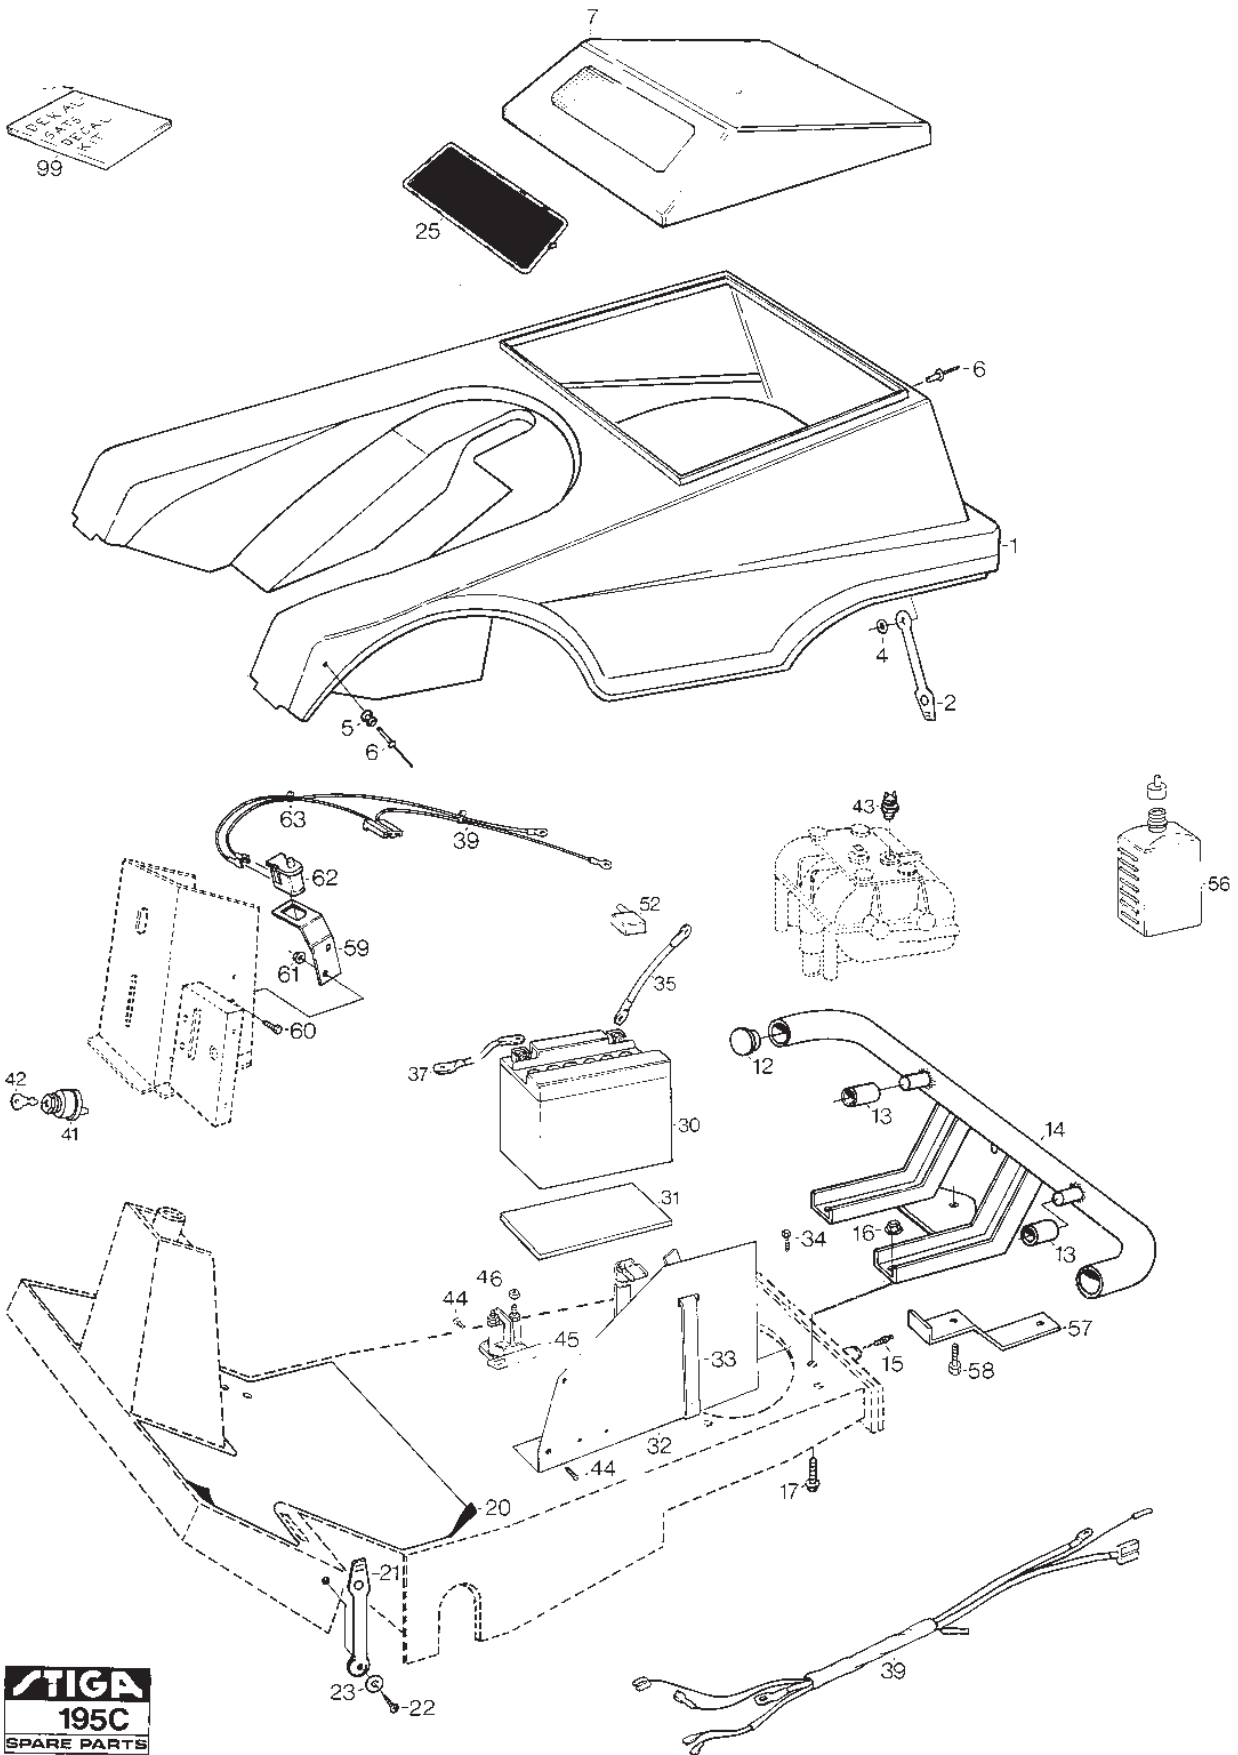

Utgåva Issue 41 - 2014		Chassi Elsystem		Chassis Electrical System	
Pos. Fig.	Antal Quantity	Art nr Part No	Benämning	Description	Anmärkning Notes
1	1	1134-1963-05	Motorhuv kpl	Engine casing assy	
4	1	9699-0054-02	Bricka	Washer	
5	2	9405-0029-00	Knopp	Knob	
6	3	9632-0516-00	Popnit Tap/D/Bs 416 Gf9.5	Pop Rivet	
7	1	1134-3591-01	Motorlucka	Engine Cover (Villa 8)	
12	2	9403-0015-70	Plugg	Plug	
13	2	1134-1643-01	Gummislang	Rubberhose	
14	1	1134-1595-02	Stötfångare Kpl	Tube	
15	1	9501-0500-00	Smörjkopp Kort Rak	Grease Dispenser	
16	2	9739-0831-22	Mutter	Nut	
17	2	9959-0816-16	Skruv	Screw	
20	1	1134-3536-01	Durkmatta Villa	Floor Mat	
21	1	1134-9028-01	Gummistropp (3 St)	Rubber Strap (3 Pcs)	Inkl.pos. 2
22	2	9849-8013-16	Skruv	Screw	
23	2	9699-0087-02	Bricka	Washer	
25	1	1134-2267-01	Gallerinsats Villa	Guarding Net	
32	1	1134-1922-01	Batteriplatta	Battery Plate	
34	1	9942-0612-16	Skruv	Screw	
39	1	1134-3250-01	Kablage	Harness	
43	1	9400-0105-02	Brytare	Switch	
44	2	9849-8009-16	Skruv	Screw	
59	1	1134-3251-01	Fäste	Bracket	
60	2	9959-0612-16	Skruv	Screw	
61	2	9739-0631-22	Mutter | Strålkastare	Nut | Working lamp	
62	1	1134-3156-01	Brytare	Switch	
63	1	1134-3204-01	Twistögl	Cable Holder	
99	1	1134-3557-01	Dekalsats	Label Kit