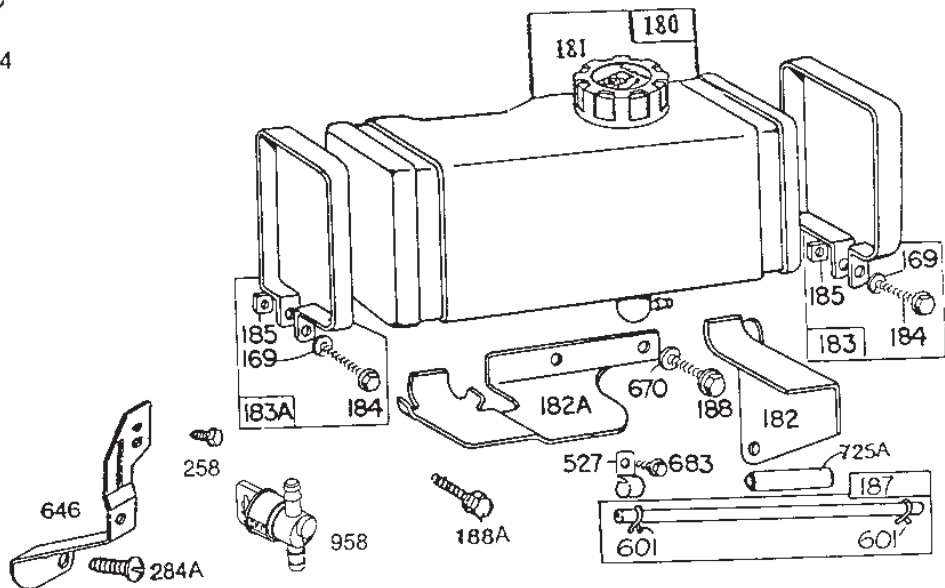

121 CARBURETOR OVERHAUL KIT