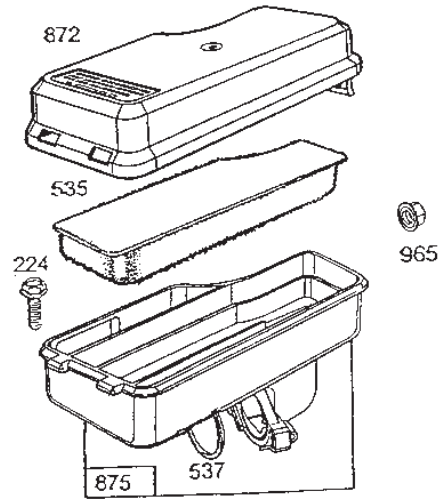

121 CARBURETOR OVERHAUL KIT