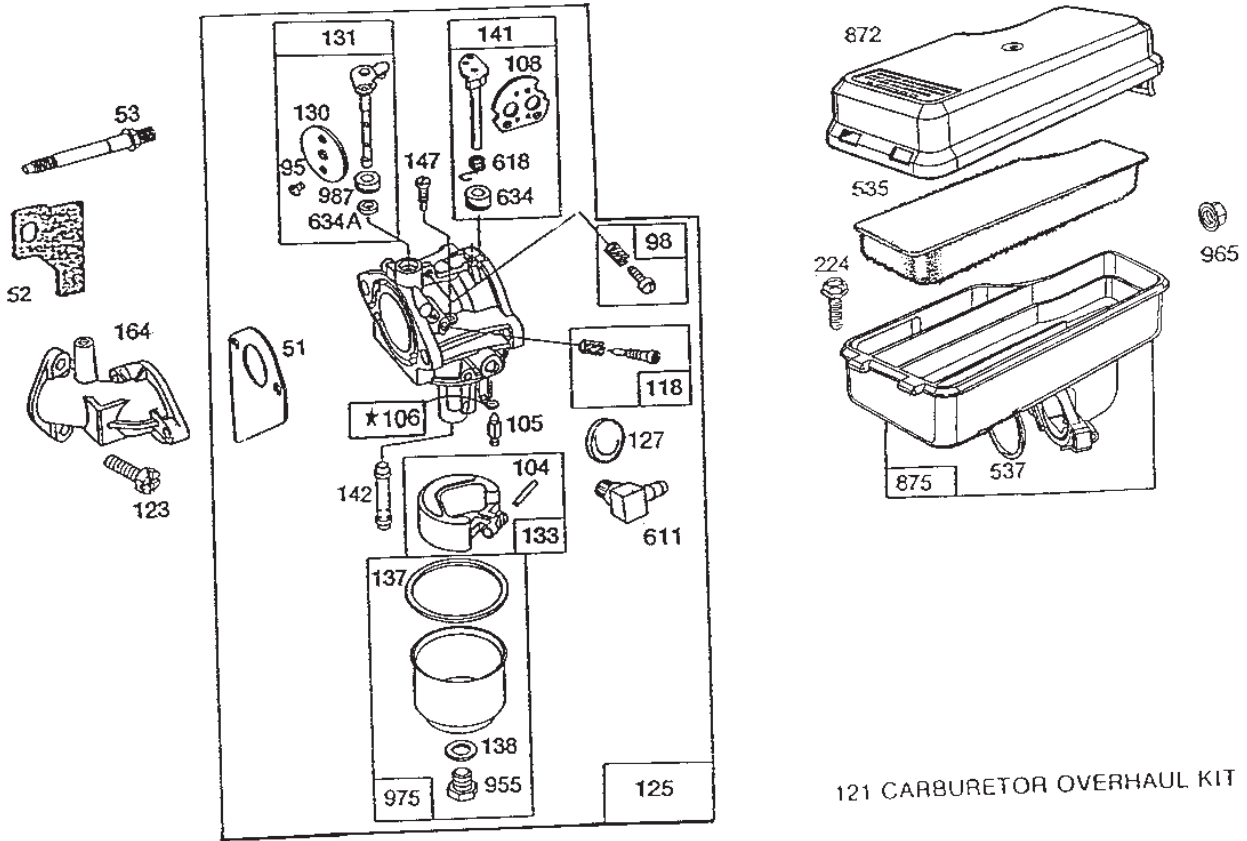

121 CARBURETOR OVERHAUL KIT