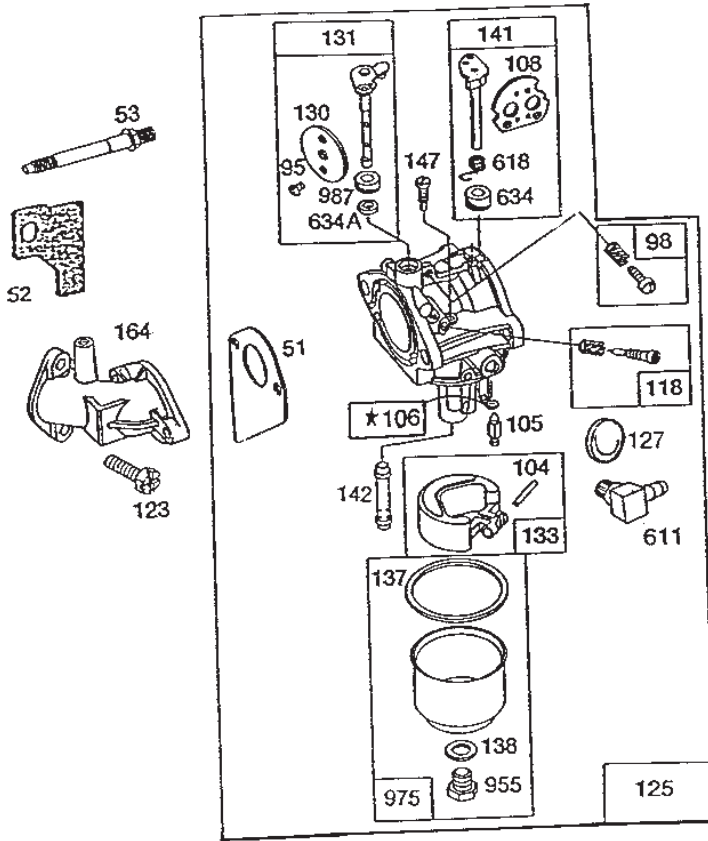

121 CARBURETOR OVERHAUL KIT