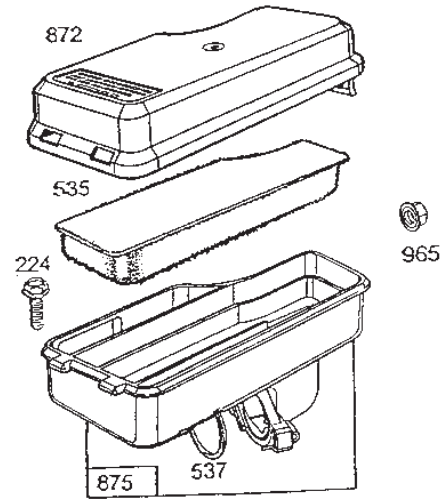

121 CARBURETOR OVERHAUL KIT