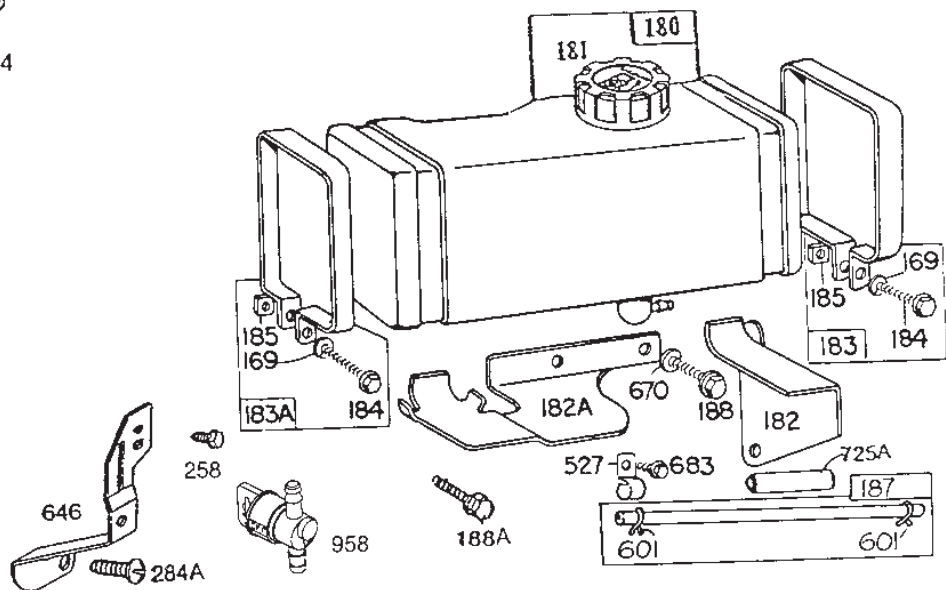

121 CARBURETOR OVERHAUL KIT